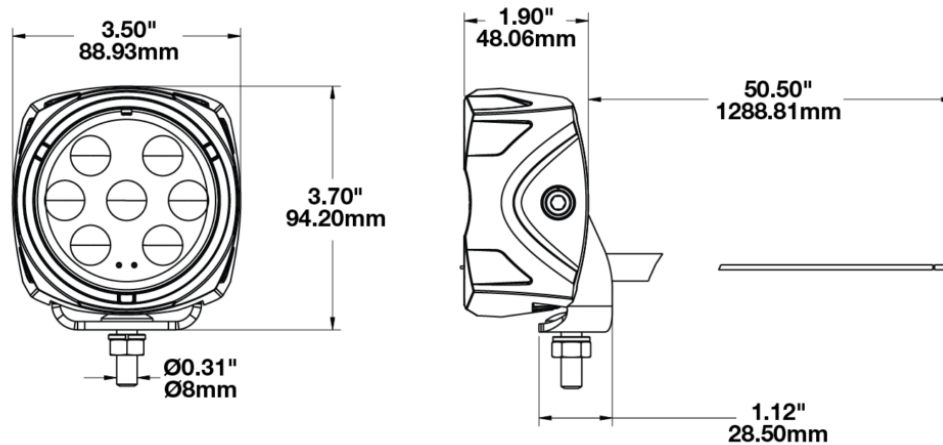

## PRODUCT INFORMATION

<b>Description</b>	12V LED Work Light with Trapezoid Beam Pattern
<b>Height</b>	95.00 mm / 3.74 in
<b>Width</b>	89.00 mm / 3.5 in
<b>Depth</b>	48.00 mm / 1.89 in
<b>Shape</b>	Square
<b>Outer Lens Material</b>	Polycarbonate
<b>Outer Lens Color</b>	Clear
<b>Housing Material</b>	Die-Cast Aluminum
<b>Housing Color</b>	Black
<b>Mounting Hardware Description</b>	(x1) M8-1.25 x 25mm Single Carriage Bolt
<b>Mounting Type</b>	Pedestal
<b>Minimum Operating Temperature</b>	-40 °C / -40 °F
<b>Maximum Operating Temperature</b>	85 °C / 185 °F
<b>Connector or Wiring</b>	Bare Leads
<b>Product Weight</b>	1.20 lbs / 0.54 kgs
<b>Shipping Weight</b>	1.13 lbs / 0.51 kgs

## PRODUCT DIMENSIONS