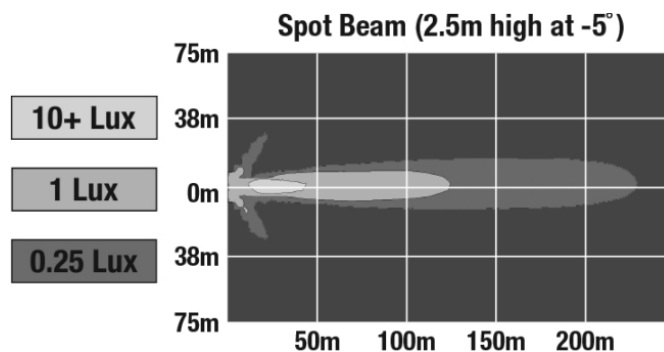

J.W. SPEAKER
Engineered. Lighting. Solutions.

LED Auxiliary Work Light - Model 4418

PHOTOMETRIC SPECIFICATIONS

Raw Lumen Output	2,450
Effective Lumen Output	1,300
Nominal LED Color Temperature	5000 K
Beam Pattern(s)	Forward Lighting - Spot