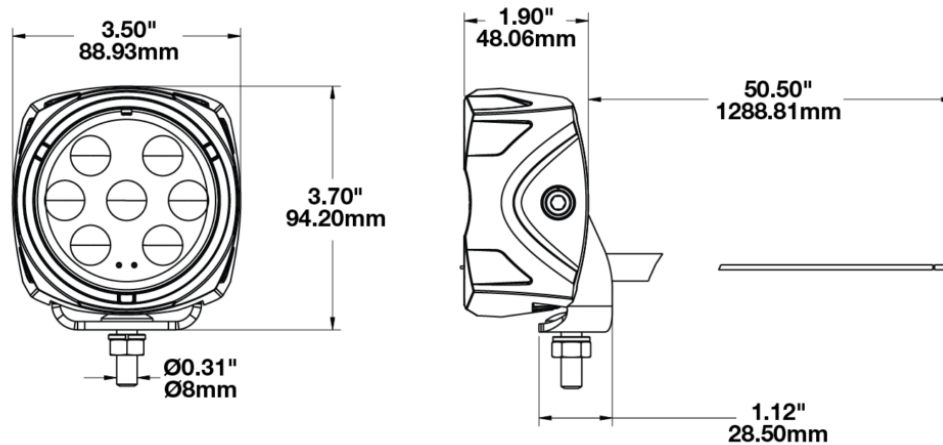

## PRODUCT INFORMATION

---

<b>Description</b>	12V LED Work Light with Spot Beam Pattern
<b>Height</b>	95.00 mm / 3.74 in
<b>Width</b>	89.00 mm / 3.5 in
<b>Depth</b>	48.00 mm / 1.89 in
<b>Shape</b>	Square
<b>Outer Lens Material</b>	Polycarbonate
<b>Outer Lens Color</b>	Clear
<b>Housing Material</b>	Die-Cast Aluminum
<b>Housing Color</b>	Black
<b>Mounting Hardware Description</b>	(x1) M8-1.25 x 25mm Single Carriage Bolt
<b>Mounting Type</b>	Pedestal
<b>Minimum Operating Temperature</b>	-40 °C / -40 °F
<b>Maximum Operating Temperature</b>	85 °C / 185 °F
<b>Connector or Wiring</b>	Bare Leads
<b>Product Weight</b>	1.20 lbs / 0.54 kgs
<b>Shipping Weight</b>	1.13 lbs / 0.51 kgs

## PRODUCT DIMENSIONS