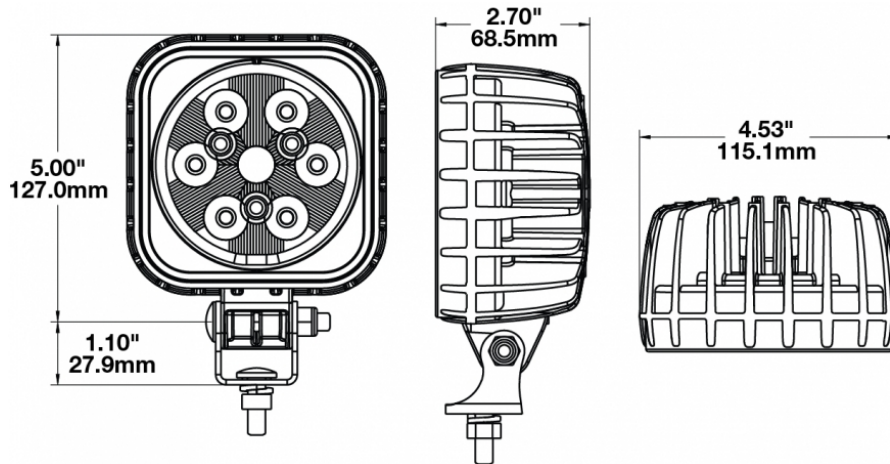

## PRODUCT INFORMATION

<b>Description</b>	12-24V LED Auxiliary Light with Flood Beam Pattern
<b>Height</b>	154.94 mm / 6.1 in
<b>Width</b>	115.06 mm / 4.53 in
<b>Depth</b>	68.58 mm / 2.7 in
<b>Shape</b>	Square
<b>Outer Lens Material</b>	Polycarbonate
<b>Outer Lens Color</b>	Clear
<b>Housing Material</b>	Die-Cast Aluminum
<b>Housing Color</b>	Black
<b>Mounting Hardware Description</b>	(x1) 5/16"-18 x 0.58" Mounting Bolt
<b>Mounting Type</b>	Universal Pedestal Mount
<b>Minimum Operating Temperature</b>	-40 °C / -40 °F
<b>Maximum Operating Temperature</b>	65 °C / 149 °F
<b>Connector or Wiring</b>	Integrated 2-Pin Deutsch Weather-Proof Socket (DT04-2P)
<b>Mating Connector</b>	2-Pin Deutsch Weather-Proof Plug (DT06-2S)
<b>Product Weight</b>	1.65 lbs / 0.75 kgs
<b>Shipping Weight</b>	1.82 lbs / 0.83 kgs

## PRODUCT DIMENSIONS