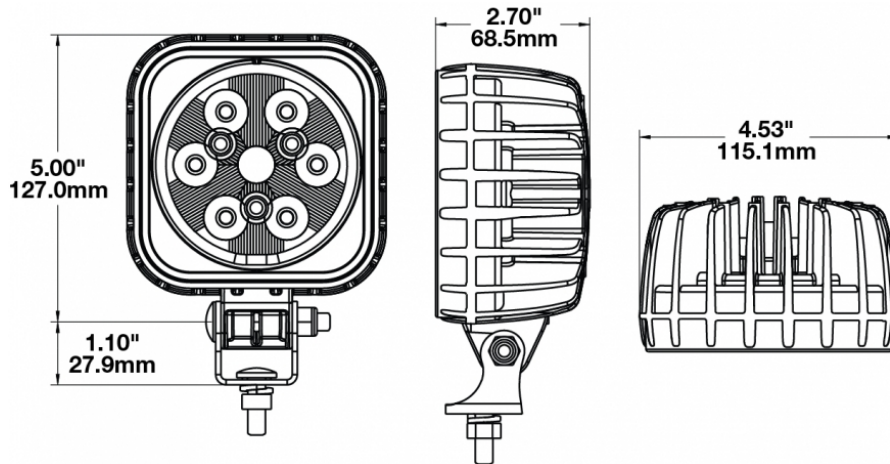

## PRODUCT INFORMATION

---

<b>Description</b>	12-24V LED Auxiliary Light with Trapezoid Beam Pattern
<b>Height</b>	154.94 mm / 6.1 in
<b>Width</b>	115.06 mm / 4.53 in
<b>Depth</b>	68.58 mm / 2.7 in
<b>Shape</b>	Square
<b>Outer Lens Material</b>	Polycarbonate
<b>Outer Lens Color</b>	Clear
<b>Housing Material</b>	Die-Cast Aluminum
<b>Housing Color</b>	Black
<b>Mounting Hardware Description</b>	(x1) 5/16"-18 x 0.58" Mounting Bolt
<b>Mounting Type</b>	Universal Pedestal Mount
<b>Minimum Operating Temperature</b>	-40 °C / -40 °F
<b>Maximum Operating Temperature</b>	65 °C / 149 °F
<b>Connector or Wiring</b>	Integrated 2-Pin Deutsch Weather-Proof Socket (DT04-2P)
<b>Mating Connector</b>	2-Pin Deutsch Weather-Proof Plug (DT06-2S)
<b>Product Weight</b>	1.82 lbs / 0.83 kgs
<b>Shipping Weight</b>	1.82 lbs / 0.83 kgs

## PRODUCT DIMENSIONS