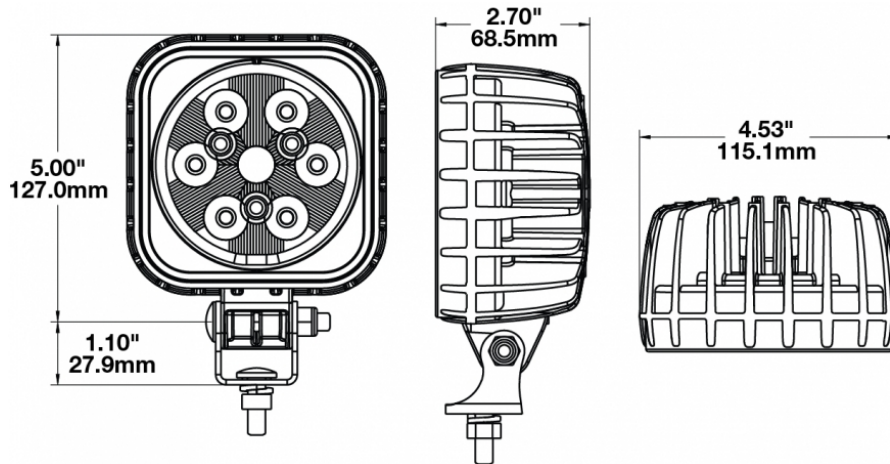

## PRODUCT INFORMATION

---

<b>Description</b>	12-24V LED Auxiliary Light with Trapezoid Beam Pattern
<b>Height</b>	154.94 mm / 6.1 in
<b>Width</b>	115.06 mm / 4.53 in
<b>Depth</b>	68.58 mm / 2.7 in
<b>Shape</b>	Square
<b>Outer Lens Material</b>	Polycarbonate
<b>Outer Lens Color</b>	Clear
<b>Housing Material</b>	Die-Cast Aluminum
<b>Housing Color</b>	Black
<b>Mounting Hardware Description</b>	(x1) 5/16"-18 x 0.58" Mounting Bolt
<b>Mounting Type</b>	Universal Pedestal Mount
<b>Minimum Operating Temperature</b>	-40 °C / -40 °F
<b>Maximum Operating Temperature</b>	65 °C / 149 °F
<b>Connector or Wiring</b>	Integrated 2-Pin Deutsch Weather-Proof Socket (DT04-2P)
<b>Mating Connector</b>	2-Pin Deutsch Weather-Proof Plug (DT06-2S)
<b>Product Weight</b>	1.65 lbs / 0.75 kgs
<b>Shipping Weight</b>	1.82 lbs / 0.83 kgs

## PRODUCT DIMENSIONS