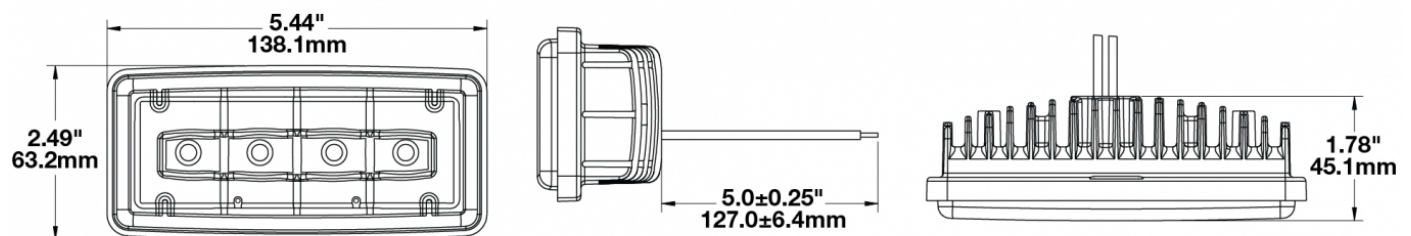

PRODUCT DIMENSIONS

Print date: 2018-02-22

© 2018 J.W. Speaker Corporation • Germantown, WI U.S.A.
www.jwspeaker.com • speaker@jwspeaker.com • 262.251.6660

J.W. SPEAKER
Engineered. Lighting. Solutions.