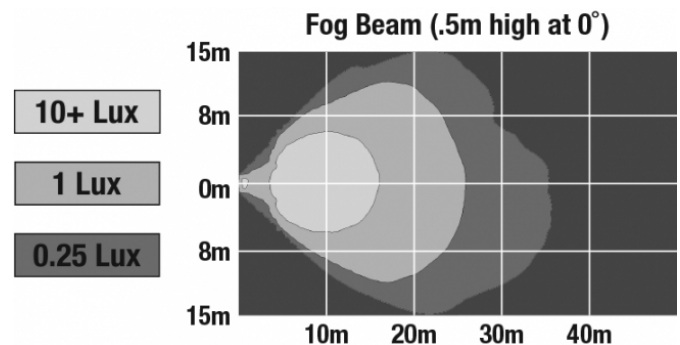

## PRODUCT INFORMATION

<b>Description</b>	12V SAE/ECE LED Auxiliary Light with Fog Beam Pattern
<b>Height</b>	63.25 mm / 2.49 in
<b>Width</b>	138.18 mm / 5.44 in
<b>Depth</b>	55.63 mm / 2.19 in
<b>Shape</b>	Rectangular
<b>Outer Lens Material</b>	Polycarbonate
<b>Outer Lens Color</b>	Clear
<b>Housing Material</b>	Die-Cast Aluminum
<b>Housing Color</b>	Black
<b>Mounting Type</b>	Flush Mount
<b>Minimum Operating Temperature</b>	-40 °C / -40 °F
<b>Maximum Operating Temperature</b>	65 °C / 149 °F
<b>Connector or Wiring</b>	Bare Leads
<b>Product Weight</b>	0.71 lbs / 0.32 kgs
<b>Shipping Weight</b>	0.92 lbs / 0.42 kgs

## PHOTOMETRIC SPECIFICATIONS

<b>Raw Lumen Output</b>	800
<b>Effective Lumen Output</b>	250
<b>Nominal LED Color Temperature</b>	5000 K
<b>Beam Pattern(s)</b>	Forward Lighting - Fog

Print date: 2018-02-22