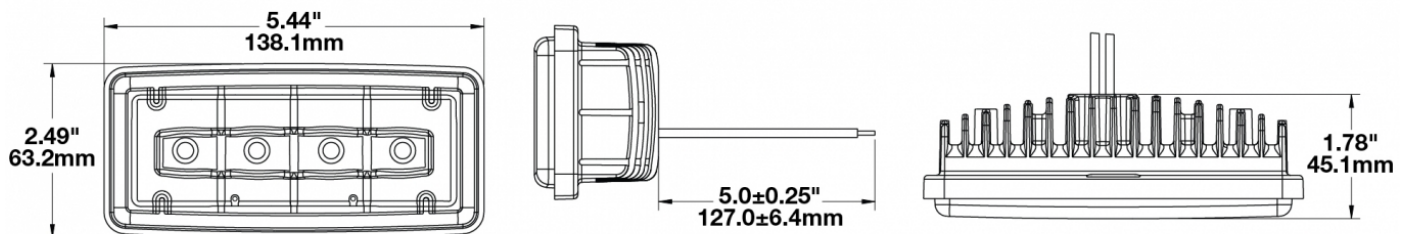

PRODUCT DIMENSIONS

Print date: 2018-10-24

© 2018 J.W. Speaker Corporation • Germantown, WI U.S.A.
www.jwspeaker.com • speaker@jwspeaker.com • 262.251.6660

J.W. SPEAKER
Engineered. Lighting. Solutions.