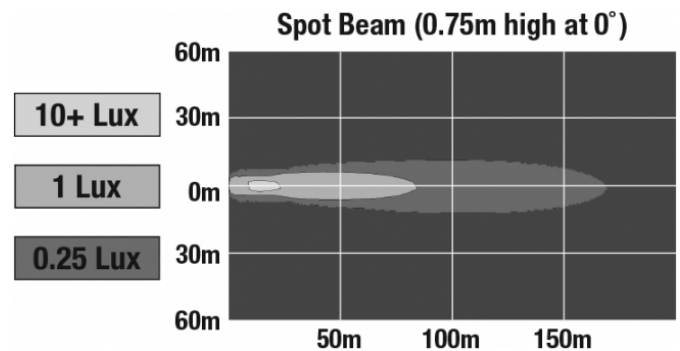

## PHOTOMETRIC SPECIFICATIONS

<b>Raw Lumen Output</b>	1,280
<b>Effective Lumen Output</b>	520
<b>Candela Output</b>	8,600
<b>Nominal LED Color Temperature</b>	5000 K
<b>Beam Pattern(s)</b>	Forward Lighting - Spot