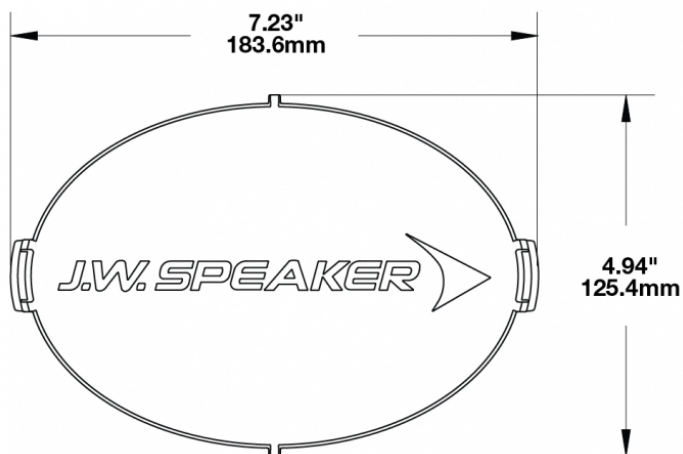

Blue Replacement Lens Cover for Model TS3001V

PRODUCT INFORMATION

Description	Blue Replacement Lens Cover for Model TS3001V
Height	125.37 mm / 4.94 in
Width	183.64 mm / 7.23 in
Depth	12.93 mm / 0.51 in
Shape	Oval
Outer Lens Material	Polycarbonate
Outer Lens Color	Blue
Shipping Weight	0.80 lbs / 0.36 kgs

PRODUCT DIMENSIONS

Print date: 2017-12-11

© 2017 J.W. Speaker Corporation • Germantown, WI U.S.A.
 www.jwspeaker.com • speaker@jwspeaker.com • 262.251.6660

Blue Replacement Lens Cover for Model TS3001V

REGULATORY STANDARDS COMPLIANCE

Buy America Standards

Eco Friendly

SUITS THESE PRODUCTS

7" x 5" Oval LED Auxiliary Light

LED Auxiliary Light -
Model TS3001V

Print date: 2017-12-11

© 2017 J.W. Speaker Corporation • Germantown, WI U.S.A.
www.jwspeaker.com • speaker@jwspeaker.com • 262.251.6660