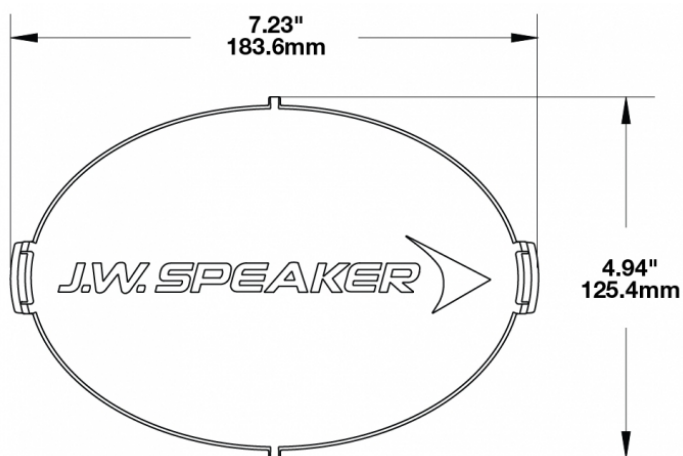

Blue Replacement Lens Cover for Model TS3001V

PRODUCT INFORMATION

Description	Blue Replacement Lens Cover for Model TS3001V
Height	125.37 mm / 4.94 in
Width	183.64 mm / 7.23 in
Depth	12.93 mm / 0.51 in
Shape	Oval
Outer Lens Material	Polycarbonate
Outer Lens Color	Blue
Shipping Weight	0.27 lbs / 0.12 kgs

PRODUCT DIMENSIONS

Print date: 2017-05-26

© 2017 J.W. Speaker Corporation • Germantown, WI U.S.A.
 www.jwspeaker.com • speaker@jwspeaker.com • 262.251.6660

Blue Replacement Lens Cover for Model TS3001V

REGULATORY STANDARDS COMPLIANCE

Buy America Standards

Eco Friendly

SUITS THESE PRODUCTS

7" x 5" Oval LED Auxiliary Light

LED Auxiliary Light -
Model TS3001V

Print date: 2017-05-26

© 2017 J.W. Speaker Corporation • Germantown, WI U.S.A.
www.jwspeaker.com • speaker@jwspeaker.com • 262.251.6660