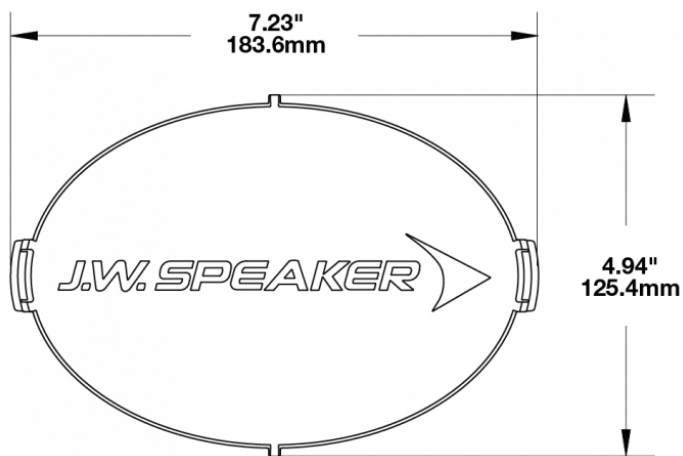

Blue Replacement Lens Cover for Model TS3001V

PRODUCT INFORMATION

Description	Blue Replacement Lens Cover for Model TS3001V
Height	125.37 mm / 4.94 in
Width	183.64 mm / 7.23 in
Depth	12.93 mm / 0.51 in
Shape	Oval
Outer Lens Material	Polycarbonate
Outer Lens Color	Blue
Shipping Weight	0.27 lbs / 0.12 kgs

PRODUCT DIMENSIONS

Print date: 2017-06-29

© 2017 J.W. Speaker Corporation • Germantown, WI U.S.A.
 www.jwspeaker.com • speaker@jwspeaker.com • 262.251.6660

Blue Replacement Lens Cover for Model TS3001V

REGULATORY STANDARDS COMPLIANCE

Buy America Standards

Eco Friendly

SUITS THESE PRODUCTS

7" x 5" Oval LED Auxiliary Light

LED Auxiliary Light -
Model TS3001V

Print date: 2017-06-29

© 2017 J.W. Speaker Corporation • Germantown, WI U.S.A.
www.jwspeaker.com • speaker@jwspeaker.com • 262.251.6660