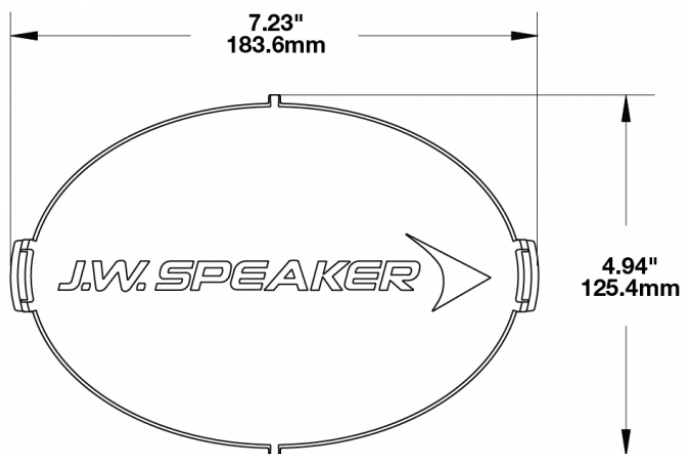

Blue Replacement Lens Cover for Model TS3001V

PRODUCT INFORMATION

Description	Blue Replacement Lens Cover for Model TS3001V
Height	125.37 mm / 4.94 in
Width	183.64 mm / 7.23 in
Depth	12.93 mm / 0.51 in
Shape	Oval
Outer Lens Material	Polycarbonate
Outer Lens Color	Blue
Shipping Weight	0.80 lbs / 0.36 kgs

PRODUCT DIMENSIONS

Print date: 2018-08-16

© 2018 J.W. Speaker Corporation • Germantown, WI U.S.A.
 www.jwspeaker.com • speaker@jwspeaker.com • 262.251.6660

Blue Replacement Lens Cover for Model TS3001V

REGULATORY STANDARDS COMPLIANCE

Buy America Standards

Eco Friendly

SUITS THESE PRODUCTS

7" x 5" Oval LED Auxiliary Light

LED Auxiliary Light -
Model TS3001V

Print date: 2018-08-16

© 2018 J.W. Speaker Corporation • Germantown, WI U.S.A.
www.jwspeaker.com • speaker@jwspeaker.com • 262.251.6660