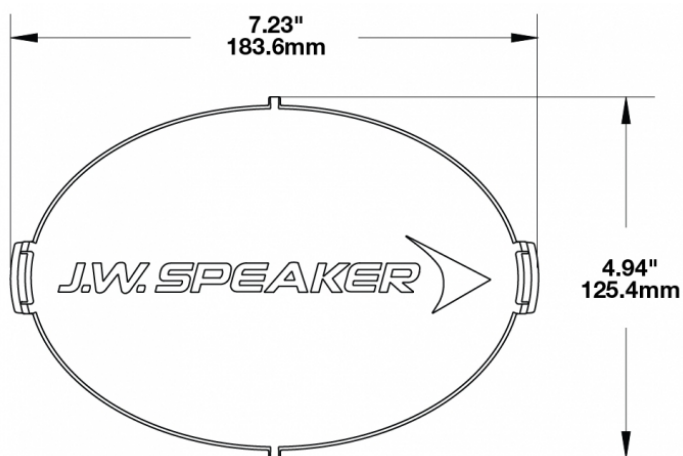

Blue Replacement Lens Cover for Model TS3001V

PRODUCT INFORMATION

Description	Blue Replacement Lens Cover for Model TS3001V
Height	125.37 mm / 4.94 in
Width	183.64 mm / 7.23 in
Depth	12.93 mm / 0.51 in
Shape	Oval
Outer Lens Material	Polycarbonate
Outer Lens Color	Blue
Shipping Weight	0.80 lbs / 0.36 kgs

PRODUCT DIMENSIONS

Print date: 2017-10-22

© 2017 J.W. Speaker Corporation • Germantown, WI U.S.A.
 www.jwspeaker.com • speaker@jwspeaker.com • 262.251.6660

Blue Replacement Lens Cover for Model TS3001V

REGULATORY STANDARDS COMPLIANCE

Buy America Standards

Eco Friendly

SUITS THESE PRODUCTS

7" x 5" Oval LED Auxiliary Light

LED Auxiliary Light -
Model TS3001V

Print date: 2017-10-22

© 2017 J.W. Speaker Corporation • Germantown, WI U.S.A.
www.jwspeaker.com • speaker@jwspeaker.com • 262.251.6660