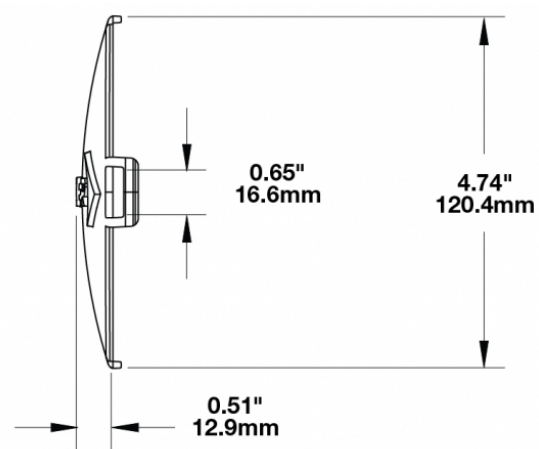

PRODUCT DIMENSIONS

Print date: 2018-06-19

© 2018 J.W. Speaker Corporation • Germantown, WI U.S.A.
www.jwspeaker.com • speaker@jwspeaker.com • 262.251.6660

J.W. SPEAKER
Engineered. Lighting. Solutions.