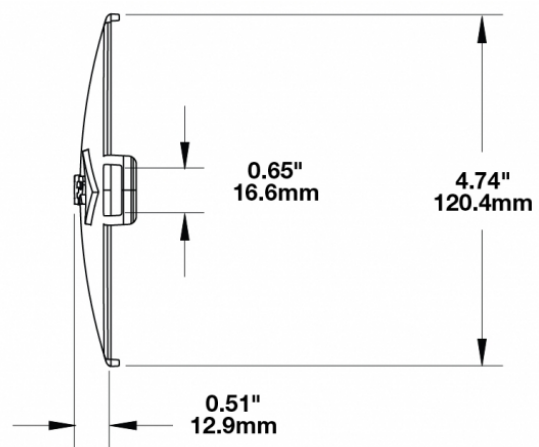

PRODUCT DIMENSIONS

Print date: 2017-12-11

© 2017 J.W. Speaker Corporation • Germantown, WI U.S.A.
www.jwspeaker.com • speaker@jwspeaker.com • 262.251.6660