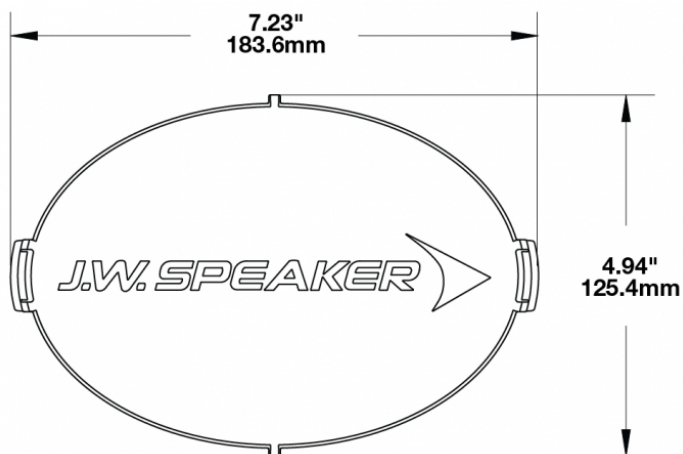

Blue Replacement Lens Cover for Model TS3001V

PRODUCT INFORMATION

Description	Blue Replacement Lens Cover for Model TS3001V
Height	125.37 mm / 4.94 in
Width	183.64 mm / 7.23 in
Depth	12.93 mm / 0.51 in
Shape	Oval
Outer Lens Material	Polycarbonate
Outer Lens Color	Blue
Shipping Weight	0.80 lbs / 0.36 kgs

PRODUCT DIMENSIONS

Print date: 2017-08-23

© 2017 J.W. Speaker Corporation • Germantown, WI U.S.A.
 www.jwspeaker.com • speaker@jwspeaker.com • 262.251.6660

Blue Replacement Lens Cover for Model TS3001V

REGULATORY STANDARDS COMPLIANCE

Buy America Standards

Eco Friendly

SUITS THESE PRODUCTS

7" x 5" Oval LED Auxiliary Light

LED Auxiliary Light -
Model TS3001V

Print date: 2017-08-23

© 2017 J.W. Speaker Corporation • Germantown, WI U.S.A.
www.jwspeaker.com • speaker@jwspeaker.com • 262.251.6660