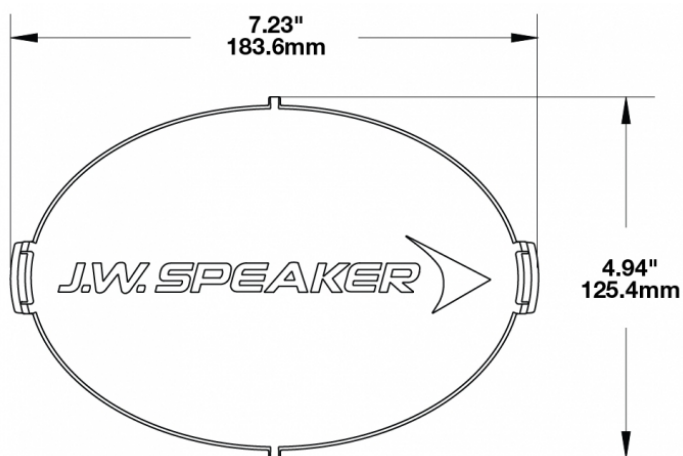

Blue Replacement Lens Cover for Model TS3001V

PRODUCT INFORMATION

Description	Blue Replacement Lens Cover for Model TS3001V
Height	125.37 mm / 4.94 in
Width	183.64 mm / 7.23 in
Depth	12.93 mm / 0.51 in
Shape	Oval
Outer Lens Material	Polycarbonate
Outer Lens Color	Blue
Shipping Weight	0.80 lbs / 0.36 kgs

PRODUCT DIMENSIONS

Print date: 2018-06-19

© 2018 J.W. Speaker Corporation • Germantown, WI U.S.A.
www.jwspeaker.com • speaker@jwspeaker.com • 262.251.6660

J.W. SPEAKER 
 Engineered. Lighting. Solutions.

Blue Replacement Lens Cover for Model TS3001V

REGULATORY STANDARDS COMPLIANCE

Buy America Standards

Eco Friendly

SUITS THESE PRODUCTS

7" x 5" Oval LED Auxiliary Light

LED Auxiliary Light -
Model TS3001V

Print date: 2018-06-19

© 2018 J.W. Speaker Corporation • Germantown, WI U.S.A.
www.jwspeaker.com • speaker@jwspeaker.com • 262.251.6660