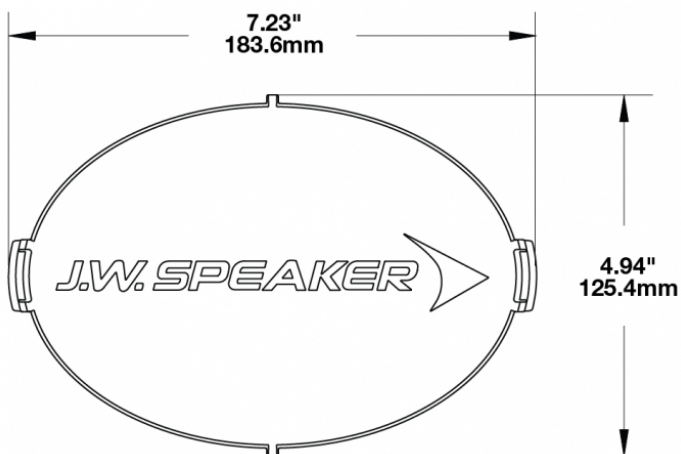

PRODUCT DIMENSIONS

Print date: 2018-02-18

© 2018 J.W. Speaker Corporation • Germantown, WI U.S.A.
www.jwspeaker.com • speaker@jwspeaker.com • 262.251.6660