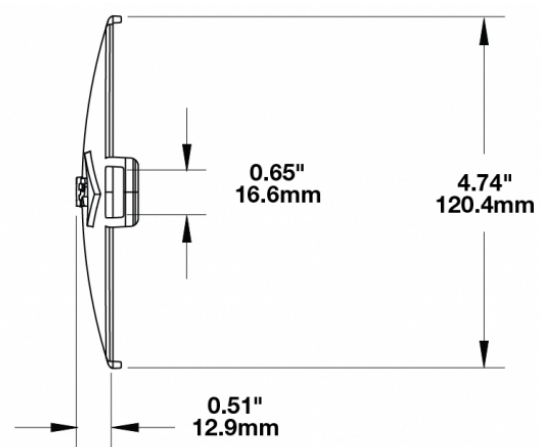

PRODUCT DIMENSIONS

Print date: 2017-05-26

© 2017 J.W. Speaker Corporation • Germantown, WI U.S.A.
www.jwspeaker.com • speaker@jwspeaker.com • 262.251.6660