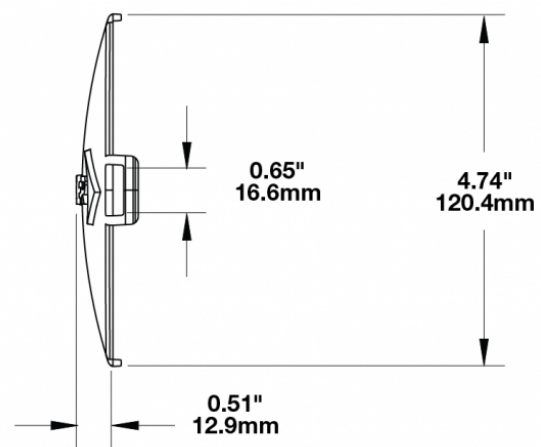

PRODUCT DIMENSIONS

Print date: 2018-02-18

© 2018 J.W. Speaker Corporation • Germantown, WI U.S.A.
www.jwspeaker.com • speaker@jwspeaker.com • 262.251.6660