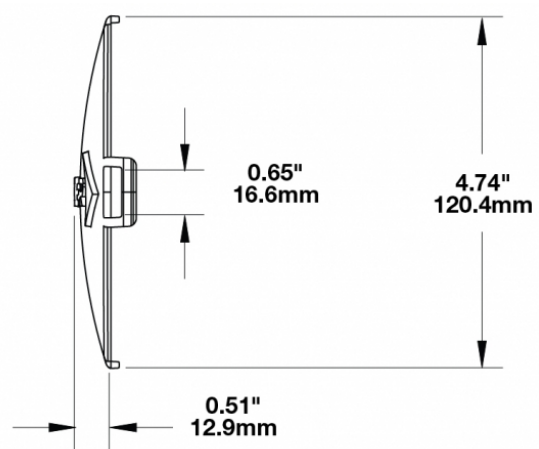

PRODUCT DIMENSIONS

Print date: 2017-10-22

© 2017 J.W. Speaker Corporation • Germantown, WI U.S.A.
www.jwspeaker.com • speaker@jwspeaker.com • 262.251.6660