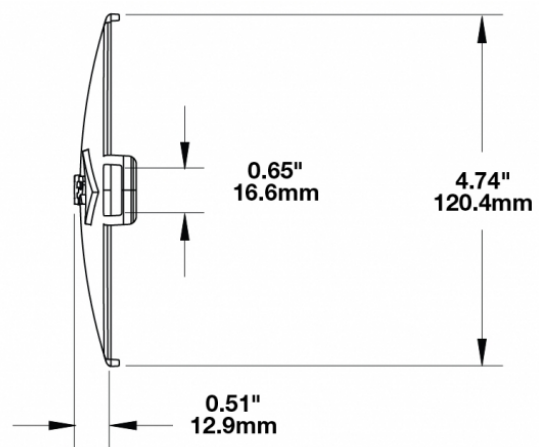

PRODUCT DIMENSIONS

Print date: 2017-10-23

© 2017 J.W. Speaker Corporation • Germantown, WI U.S.A.
www.jwspeaker.com • speaker@jwspeaker.com • 262.251.6660

J.W. SPEAKER®
Engineered. Lighting. Solutions.