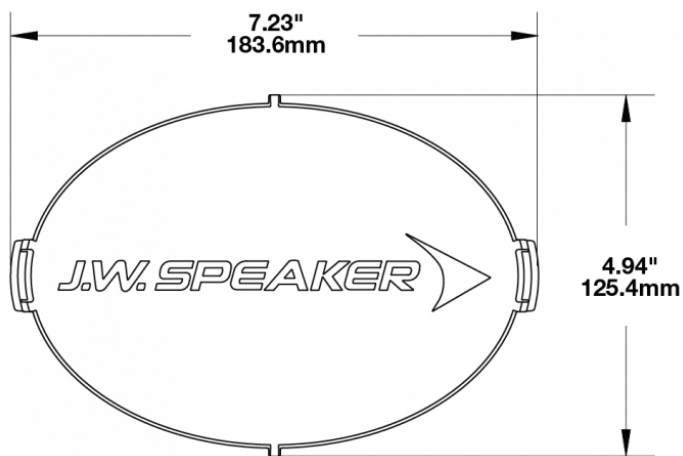

Amber Replacement Lens Cover for Model TS3001V

PRODUCT INFORMATION

Description	Amber Replacement Lens Cover for Model TS3001V
Height	120.37 mm / 4.74 in
Width	183.64 mm / 7.23 in
Depth	12.93 mm / 0.51 in
Shape	Oval
Outer Lens Material	Polycarbonate
Outer Lens Color	Amber
Shipping Weight	0.80 lbs / 0.36 kgs

PRODUCT DIMENSIONS

Print date: 2017-10-23

© 2017 J.W. Speaker Corporation • Germantown, WI U.S.A.
www.jwspeaker.com • speaker@jwspeaker.com • 262.251.6660

J.W. SPEAKER®
Engineered. Lighting. Solutions.

Amber Replacement Lens Cover for Model TS3001V

REGULATORY STANDARDS COMPLIANCE

Buy America Standards

Eco Friendly

SUITS THESE PRODUCTS

7" x 5" Oval LED Auxiliary Light

LED Auxiliary Light -
Model TS3001V

Print date: 2017-10-23

© 2017 J.W. Speaker Corporation • Germantown, WI U.S.A.
www.jwspeaker.com • speaker@jwspeaker.com • 262.251.6660