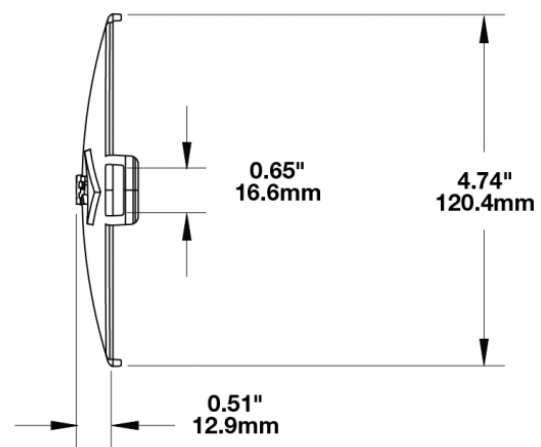

PRODUCT DIMENSIONS

Print date: 2017-06-27

© 2017 J.W. Speaker Corporation • Germantown, WI U.S.A.
www.jwspeaker.com • speaker@jwspeaker.com • 262.251.6660

J.W. SPEAKER
Engineered. Lighting. Solutions.