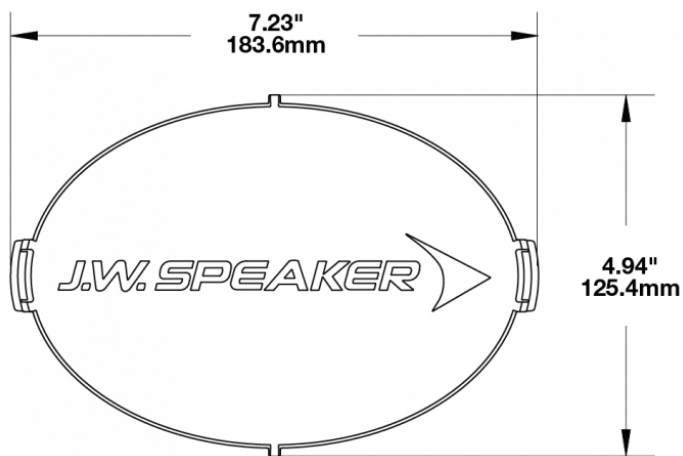

Amber Replacement Lens Cover for Model TS3001V

PRODUCT INFORMATION

Description	Amber Replacement Lens Cover for Model TS3001V
Height	120.37 mm / 4.74 in
Width	183.64 mm / 7.23 in
Depth	12.93 mm / 0.51 in
Shape	Oval
Outer Lens Material	Polycarbonate
Outer Lens Color	Amber
Shipping Weight	0.80 lbs / 0.36 kgs

PRODUCT DIMENSIONS

Print date: 2018-08-18

© 2018 J.W. Speaker Corporation • Germantown, WI U.S.A.
www.jwspeaker.com • speaker@jwspeaker.com • 262.251.6660

J.W. SPEAKER
Engineered. Lighting. Solutions.

Amber Replacement Lens Cover for Model TS3001V

REGULATORY STANDARDS COMPLIANCE

Buy America Standards

Eco Friendly

SUITS THESE PRODUCTS

7" x 5" Oval LED Auxiliary Light

LED Auxiliary Light -
Model TS3001V

Print date: 2018-08-18

© 2018 J.W. Speaker Corporation • Germantown, WI U.S.A.
www.jwspeaker.com • speaker@jwspeaker.com • 262.251.6660