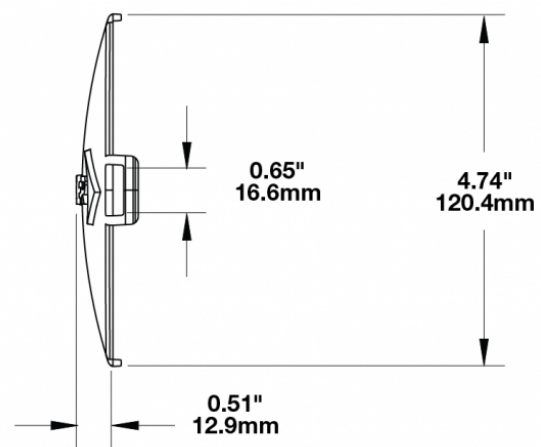

PRODUCT DIMENSIONS

Print date: 2018-04-20

© 2018 J.W. Speaker Corporation • Germantown, WI U.S.A.
www.jwspeaker.com • speaker@jwspeaker.com • 262.251.6660

J.W. SPEAKER®
Engineered. Lighting. Solutions.