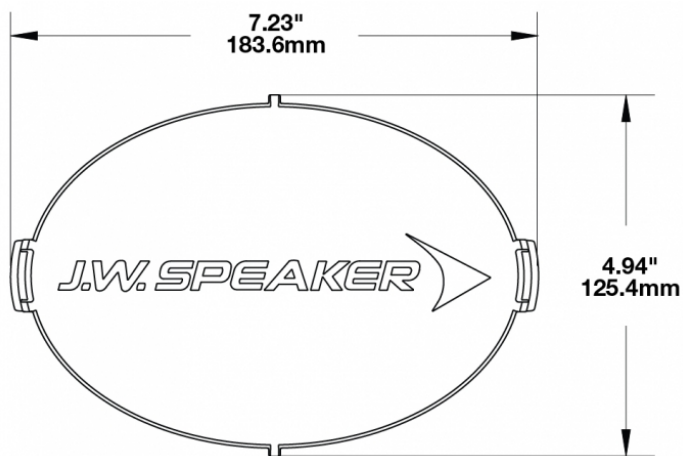

Amber Replacement Lens Cover for Model TS3001V

PRODUCT INFORMATION

Description	Amber Replacement Lens Cover for Model TS3001V
Height	120.37 mm / 4.74 in
Width	183.64 mm / 7.23 in
Depth	12.93 mm / 0.51 in
Shape	Oval
Outer Lens Material	Polycarbonate
Outer Lens Color	Amber
Shipping Weight	0.80 lbs / 0.36 kgs

PRODUCT DIMENSIONS

Print date: 2017-08-20

© 2017 J.W. Speaker Corporation • Germantown, WI U.S.A.
www.jwspeaker.com • speaker@jwspeaker.com • 262.251.6660

J.W. SPEAKER
Engineered. Lighting. Solutions.

Amber Replacement Lens Cover for Model TS3001V

REGULATORY STANDARDS COMPLIANCE

Buy America Standards

Eco Friendly

SUITS THESE PRODUCTS

7" x 5" Oval LED Auxiliary Light

LED Auxiliary Light -
Model TS3001V

Print date: 2017-08-20

© 2017 J.W. Speaker Corporation • Germantown, WI U.S.A.
www.jwspeaker.com • speaker@jwspeaker.com • 262.251.6660