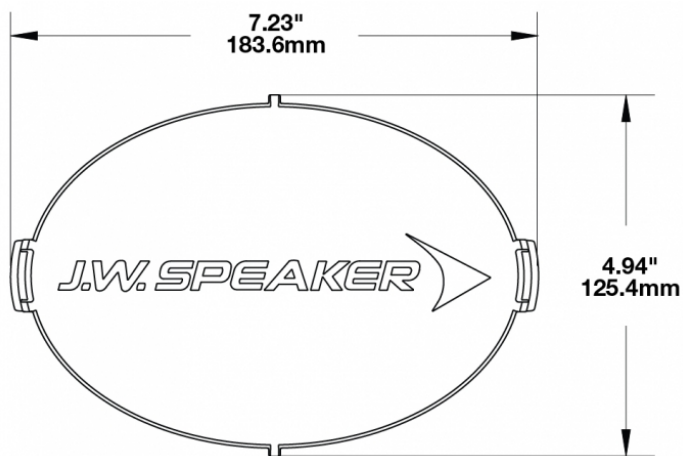

Amber Replacement Lens Cover for Model TS3001V

PRODUCT INFORMATION

Description	Amber Replacement Lens Cover for Model TS3001V
Height	120.37 mm / 4.74 in
Width	183.64 mm / 7.23 in
Depth	12.93 mm / 0.51 in
Shape	Oval
Outer Lens Material	Polycarbonate
Outer Lens Color	Amber
Shipping Weight	0.80 lbs / 0.36 kgs

PRODUCT DIMENSIONS

Print date: 2018-04-20

© 2018 J.W. Speaker Corporation • Germantown, WI U.S.A.
www.jwspeaker.com • speaker@jwspeaker.com • 262.251.6660

J.W. SPEAKER®
Engineered. Lighting. Solutions.

Amber Replacement Lens Cover for Model TS3001V

REGULATORY STANDARDS COMPLIANCE

Buy America Standards

Eco Friendly

SUITS THESE PRODUCTS

7" x 5" Oval LED Auxiliary Light

LED Auxiliary Light -
Model TS3001V

Print date: 2018-04-20

© 2018 J.W. Speaker Corporation • Germantown, WI U.S.A.
www.jwspeaker.com • speaker@jwspeaker.com • 262.251.6660