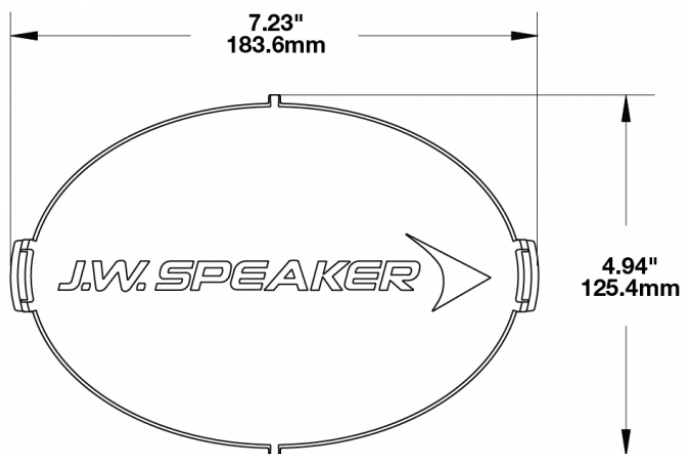

PRODUCT DIMENSIONS

Print date: 2017-06-27

© 2017 J.W. Speaker Corporation • Germantown, WI U.S.A.
www.jwspeaker.com • speaker@jwspeaker.com • 262.251.6660

J.W. SPEAKER
Engineered. Lighting. Solutions.