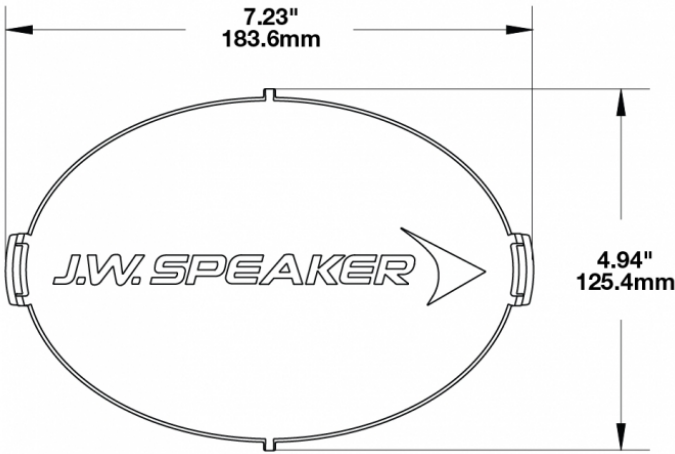

PRODUCT DIMENSIONS