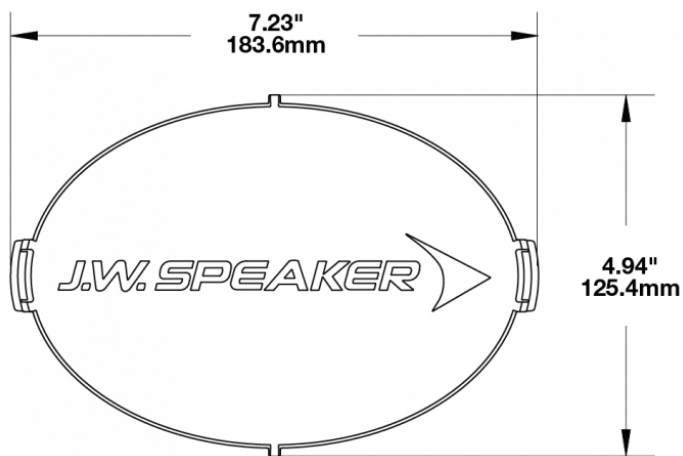

Amber Replacement Lens Cover for Model TS3001V

PRODUCT INFORMATION

Description	Amber Replacement Lens Cover for Model TS3001V
Height	120.37 mm / 4.74 in
Width	183.64 mm / 7.23 in
Depth	12.93 mm / 0.51 in
Shape	Oval
Outer Lens Material	Polycarbonate
Outer Lens Color	Amber
Shipping Weight	0.80 lbs / 0.36 kgs

PRODUCT DIMENSIONS

Print date: 2018-01-19

© 2018 J.W. Speaker Corporation • Germantown, WI U.S.A.
www.jwspeaker.com • speaker@jwspeaker.com • 262.251.6660

J.W. SPEAKER
Engineered. Lighting. Solutions.

Amber Replacement Lens Cover for Model TS3001V

REGULATORY STANDARDS COMPLIANCE

Buy America Standards

Eco Friendly

SUITS THESE PRODUCTS

7" x 5" Oval LED Auxiliary Light

LED Auxiliary Light -
Model TS3001V

Print date: 2018-01-19

© 2018 J.W. Speaker Corporation • Germantown, WI U.S.A.
www.jwspeaker.com • speaker@jwspeaker.com • 262.251.6660