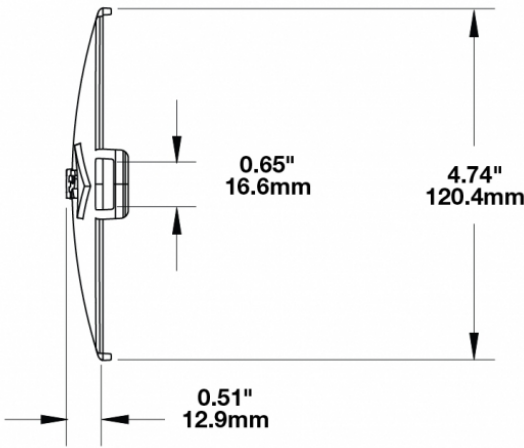

PRODUCT DIMENSIONS