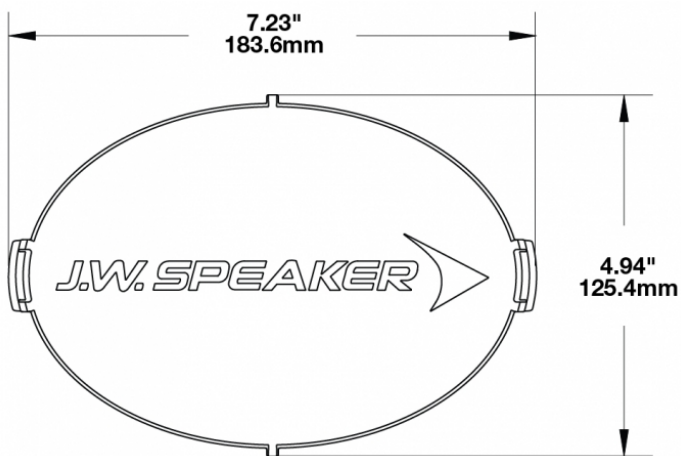

Amber Replacement Lens Cover for Model TS3001V

PRODUCT INFORMATION

| | |
|----------------------------|------------------------------------------------|
| Description | Amber Replacement Lens Cover for Model TS3001V |
| Height | 120.37 mm / 4.74 in |
| Width | 183.64 mm / 7.23 in |
| Depth | 12.93 mm / 0.51 in |
| Shape | Oval |
| Outer Lens Material | Polycarbonate |
| Outer Lens Color | Amber |
| Product Weight | 0.15 lbs / 0.07 kgs |
| Shipping Weight | 0.80 lbs / 0.36 kgs |

PRODUCT DIMENSIONS

Print date: 2018-11-13

© 2018 J.W. Speaker Corporation • Germantown, WI U.S.A.
www.jwspeaker.com • speaker@jwspeaker.com • 262.251.6660

Amber Replacement Lens Cover for Model TS3001V

REGULATORY STANDARDS COMPLIANCE

Buy America Standards

Eco Friendly

SUITS THESE PRODUCTS

7" x 5" Oval LED Auxiliary Light

LED Auxiliary Light -
Model TS3001V

Print date: 2018-11-13

© 2018 J.W. Speaker Corporation • Germantown, WI U.S.A.
www.jwspeaker.com • speaker@jwspeaker.com • 262.251.6660