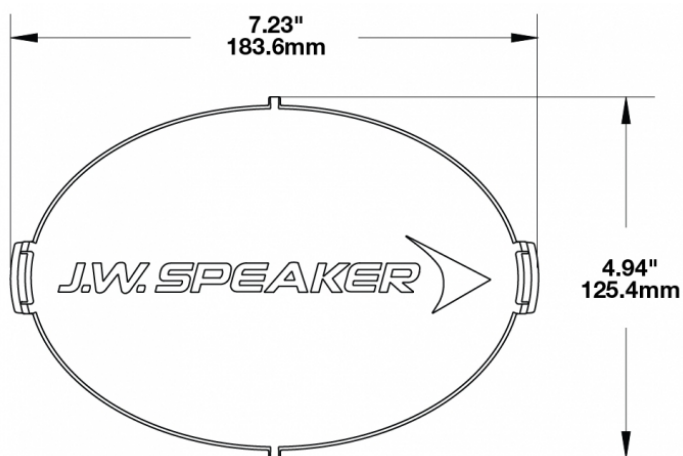

PRODUCT DIMENSIONS

Print date: 2018-02-19

© 2018 J.W. Speaker Corporation • Germantown, WI U.S.A.
www.jwspeaker.com • speaker@jwspeaker.com • 262.251.6660

J.W. SPEAKER
Engineered. Lighting. Solutions.