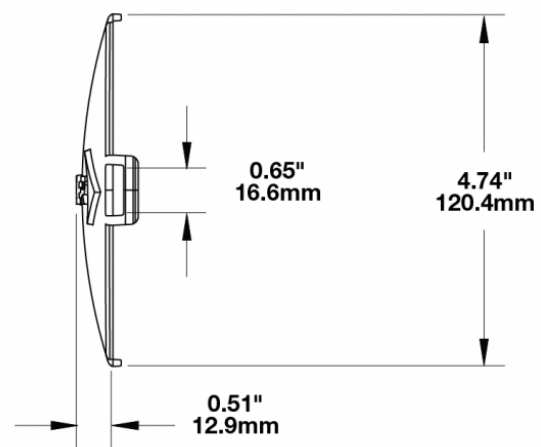

PRODUCT DIMENSIONS

Print date: 2017-05-29

© 2017 J.W. Speaker Corporation • Germantown, WI U.S.A.
www.jwspeaker.com • speaker@jwspeaker.com • 262.251.6660

J.W. SPEAKER
Engineered. Lighting. Solutions.