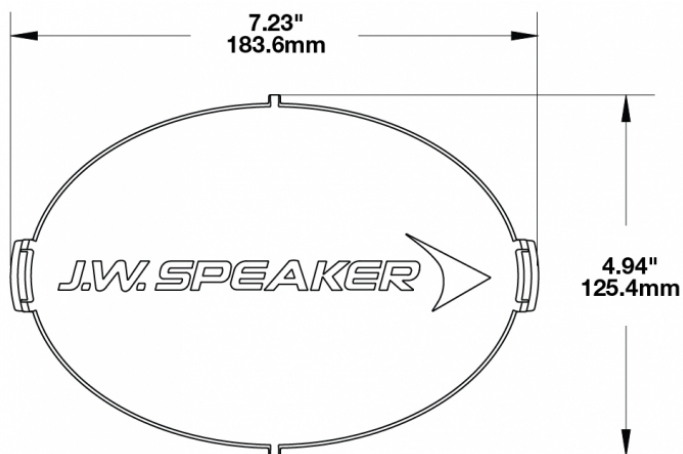

PRODUCT DIMENSIONS

Print date: 2017-05-29

© 2017 J.W. Speaker Corporation • Germantown, WI U.S.A.
www.jwspeaker.com • speaker@jwspeaker.com • 262.251.6660

J.W. SPEAKER
Engineered. Lighting. Solutions.