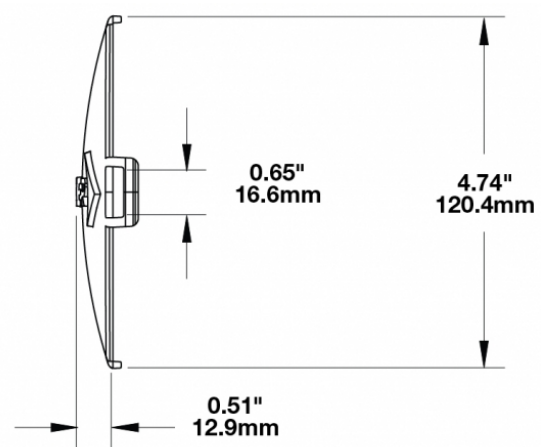

PRODUCT DIMENSIONS

Print date: 2017-11-25

© 2017 J.W. Speaker Corporation • Germantown, WI U.S.A.
www.jwspeaker.com • speaker@jwspeaker.com • 262.251.6660

J.W. SPEAKER
Engineered. Lighting. Solutions.