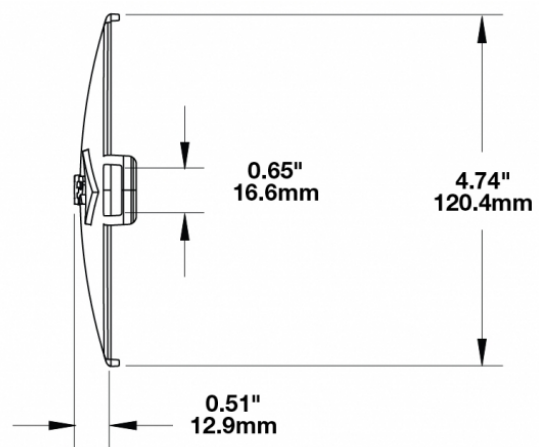

PRODUCT DIMENSIONS

Print date: 2018-06-19

© 2018 J.W. Speaker Corporation • Germantown, WI U.S.A.
www.jwspeaker.com • speaker@jwspeaker.com • 262.251.6660