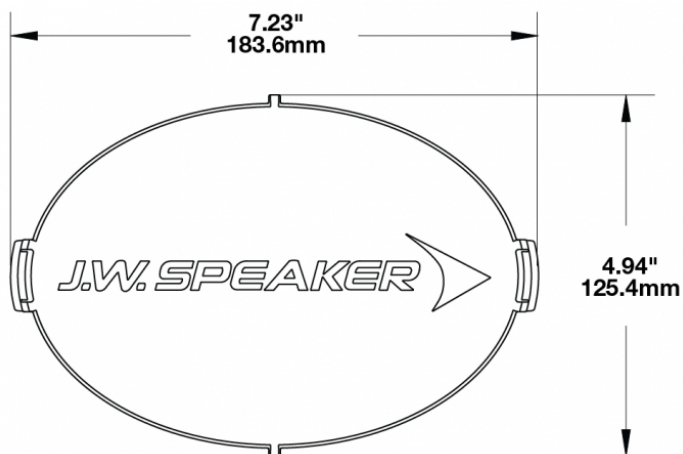

Red Replacement Lens Cover for Model TS3001V

PRODUCT INFORMATION

Description	Red Replacement Lens Cover for Model TS3001V
Height	120.37 mm / 4.74 in
Width	183.64 mm / 7.23 in
Depth	12.93 mm / 0.51 in
Shape	Oval
Outer Lens Material	Polycarbonate
Outer Lens Color	Red
Product Weight	0.15 lbs / 0.07 kgs
Shipping Weight	0.80 lbs / 0.36 kgs

PRODUCT DIMENSIONS

Print date: 2018-11-17

© 2018 J.W. Speaker Corporation • Germantown, WI U.S.A.
www.jwspeaker.com • speaker@jwspeaker.com • 262.251.6660

J.W. SPEAKER 
 Engineered. Lighting. Solutions.

Red Replacement Lens Cover for Model TS3001V

REGULATORY STANDARDS COMPLIANCE

Buy America Standards

Eco Friendly

SUITS THESE PRODUCTS

7" x 5" Oval LED Auxiliary Light

LED Auxiliary Light -
Model TS3001V

Print date: 2018-11-17

© 2018 J.W. Speaker Corporation • Germantown, WI U.S.A.
www.jwspeaker.com • speaker@jwspeaker.com • 262.251.6660