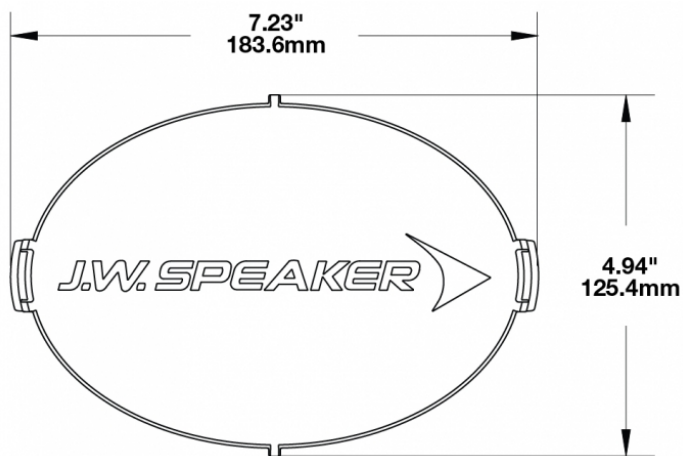

Red Replacement Lens Cover for Model TS3001V

PRODUCT INFORMATION

Description	Red Replacement Lens Cover for Model TS3001V
Height	120.37 mm / 4.74 in
Width	183.64 mm / 7.23 in
Depth	12.93 mm / 0.51 in
Shape	Oval
Outer Lens Material	Polycarbonate
Outer Lens Color	Red
Shipping Weight	0.80 lbs / 0.36 kgs

PRODUCT DIMENSIONS

Print date: 2018-08-16

© 2018 J.W. Speaker Corporation • Germantown, WI U.S.A.
 www.jwspeaker.com • speaker@jwspeaker.com • 262.251.6660

Red Replacement Lens Cover for Model TS3001V

REGULATORY STANDARDS COMPLIANCE

Buy America Standards

Eco Friendly

SUITS THESE PRODUCTS

7" x 5" Oval LED Auxiliary Light

LED Auxiliary Light -
Model TS3001V

Print date: 2018-08-16

© 2018 J.W. Speaker Corporation • Germantown, WI U.S.A.
www.jwspeaker.com • speaker@jwspeaker.com • 262.251.6660