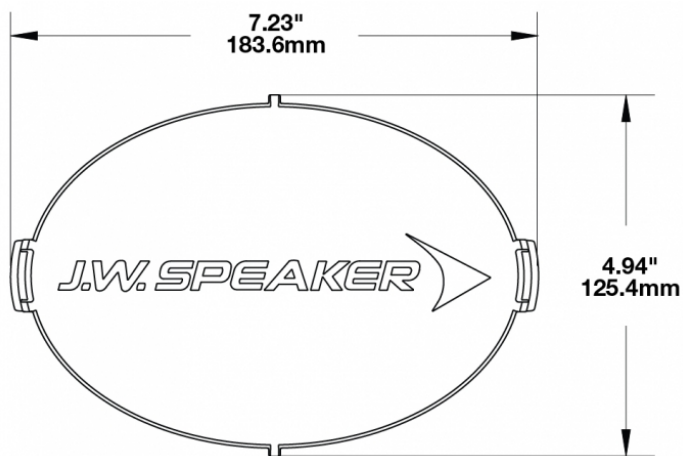

Red Replacement Lens Cover for Model TS3001V

PRODUCT INFORMATION

Description	Red Replacement Lens Cover for Model TS3001V
Height	120.37 mm / 4.74 in
Width	183.64 mm / 7.23 in
Depth	12.93 mm / 0.51 in
Shape	Oval
Outer Lens Material	Polycarbonate
Outer Lens Color	Red
Shipping Weight	0.80 lbs / 0.36 kgs

PRODUCT DIMENSIONS

Print date: 2017-07-24

© 2017 J.W. Speaker Corporation • Germantown, WI U.S.A.
 www.jwspeaker.com • speaker@jwspeaker.com • 262.251.6660

Red Replacement Lens Cover for Model TS3001V

REGULATORY STANDARDS COMPLIANCE

Buy America Standards

Eco Friendly

SUITS THESE PRODUCTS

7" x 5" Oval LED Auxiliary Light

LED Auxiliary Light -
Model TS3001V

Print date: 2017-07-24

© 2017 J.W. Speaker Corporation • Germantown, WI U.S.A.
www.jwspeaker.com • speaker@jwspeaker.com • 262.251.6660