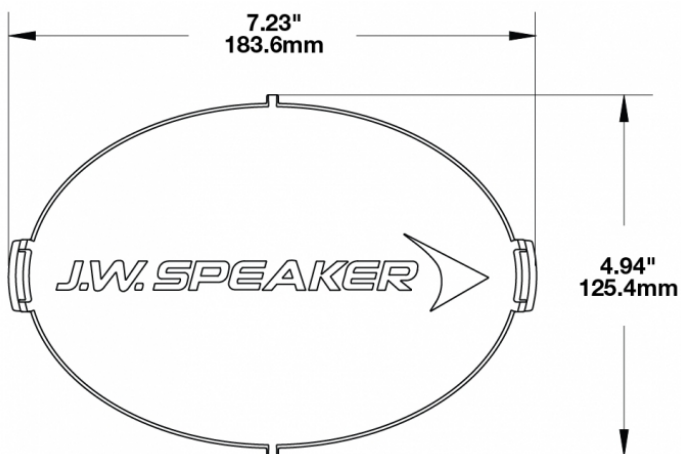

Red Replacement Lens Cover for Model TS3001V

PRODUCT INFORMATION

Description	Red Replacement Lens Cover for Model TS3001V
Height	120.37 mm / 4.74 in
Width	183.64 mm / 7.23 in
Depth	12.93 mm / 0.51 in
Shape	Oval
Outer Lens Material	Polycarbonate
Outer Lens Color	Red
Shipping Weight	0.80 lbs / 0.36 kgs

PRODUCT DIMENSIONS

Print date: 2018-06-19

© 2018 J.W. Speaker Corporation • Germantown, WI U.S.A.
 www.jwspeaker.com • speaker@jwspeaker.com • 262.251.6660

Red Replacement Lens Cover for Model TS3001V

REGULATORY STANDARDS COMPLIANCE

Buy America Standards

Eco Friendly

SUITS THESE PRODUCTS

7" x 5" Oval LED Auxiliary Light

LED Auxiliary Light -
Model TS3001V

Print date: 2018-06-19

© 2018 J.W. Speaker Corporation • Germantown, WI U.S.A.
www.jwspeaker.com • speaker@jwspeaker.com • 262.251.6660