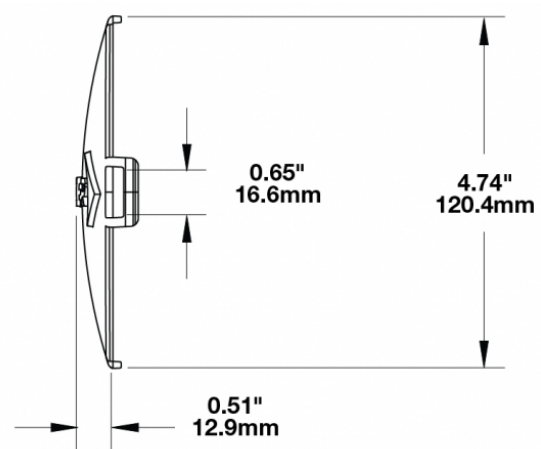

PRODUCT DIMENSIONS

Print date: 2018-02-19

© 2018 J.W. Speaker Corporation • Germantown, WI U.S.A.
www.jwspeaker.com • speaker@jwspeaker.com • 262.251.6660

J.W. SPEAKER
Engineered. Lighting. Solutions.