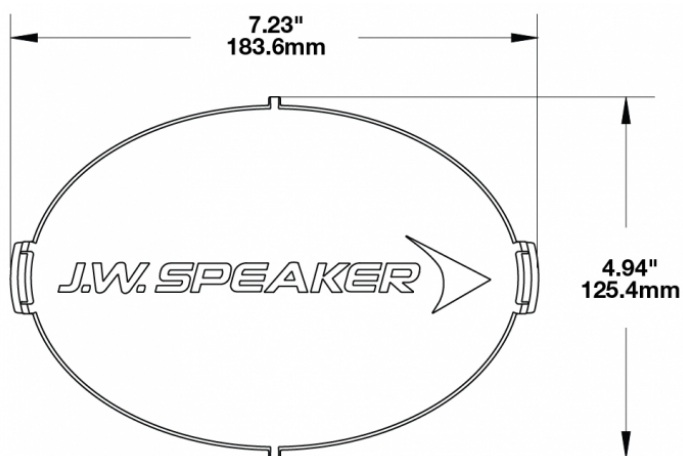

PRODUCT DIMENSIONS

Print date: 2017-11-25

© 2017 J.W. Speaker Corporation • Germantown, WI U.S.A.
www.jwspeaker.com • speaker@jwspeaker.com • 262.251.6660

J.W. SPEAKER
Engineered. Lighting. Solutions.