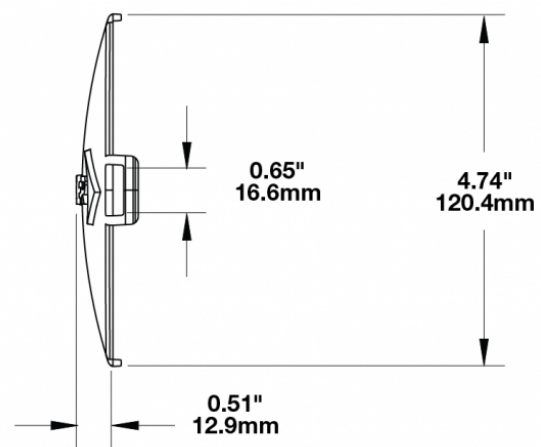

PRODUCT DIMENSIONS

Print date: 2018-11-17

© 2018 J.W. Speaker Corporation • Germantown, WI U.S.A.
www.jwspeaker.com • speaker@jwspeaker.com • 262.251.6660

J.W. SPEAKER
Engineered. Lighting. Solutions.