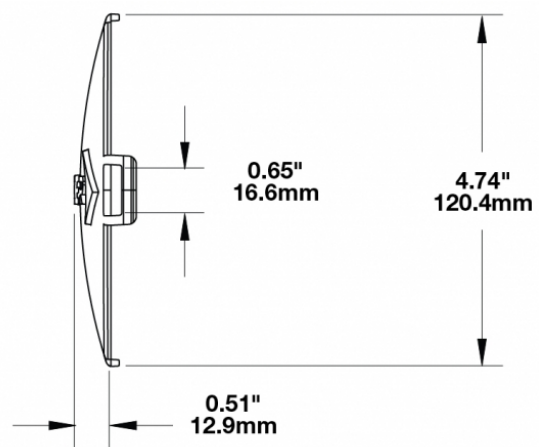

PRODUCT DIMENSIONS

Print date: 2018-08-16

© 2018 J.W. Speaker Corporation • Germantown, WI U.S.A.
www.jwspeaker.com • speaker@jwspeaker.com • 262.251.6660