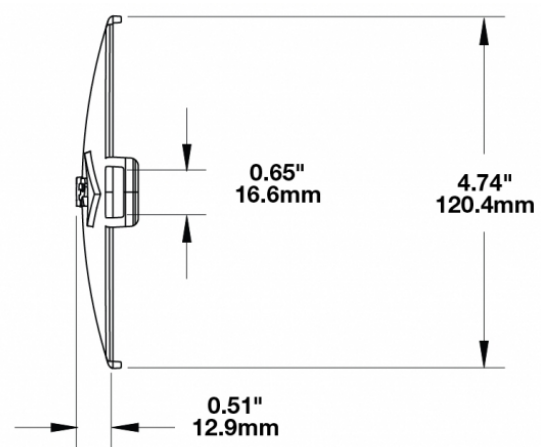

PRODUCT DIMENSIONS

Print date: 2018-06-19

© 2018 J.W. Speaker Corporation • Germantown, WI U.S.A.
www.jwspeaker.com • speaker@jwspeaker.com • 262.251.6660