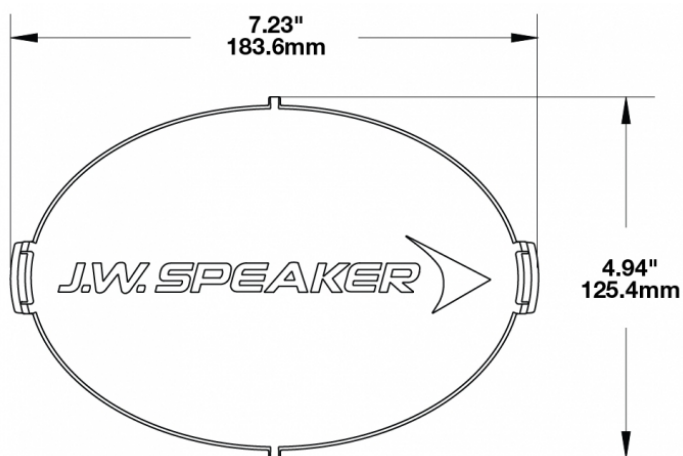

Clear Replacement Lens Cover for Model TS3001V

PRODUCT INFORMATION

| | |
|----------------------------|--|
| Description | Clear Replacement Lens Cover for Model TS3001V |
| Height | 120.37 mm / 4.74 in |
| Width | 183.64 mm / 7.23 in |
| Depth | 12.93 mm / 0.51 in |
| Shape | Oval |
| Outer Lens Material | Polycarbonate |
| Outer Lens Color | Clear |
| Shipping Weight | 0.80 lbs / 0.36 kgs |

PRODUCT DIMENSIONS

Print date: 2018-06-19

© 2018 J.W. Speaker Corporation • Germantown, WI U.S.A.
www.jwspeaker.com • speaker@jwspeaker.com • 262.251.6660

Clear Replacement Lens Cover for Model TS3001V

REGULATORY STANDARDS COMPLIANCE

Buy America Standards

Eco Friendly

SUITS THESE PRODUCTS

7" x 5" Oval LED Auxiliary Light

LED Auxiliary Light -
Model TS3001V

Print date: 2018-06-19

© 2018 J.W. Speaker Corporation • Germantown, WI U.S.A.
www.jwspeaker.com • speaker@jwspeaker.com • 262.251.6660