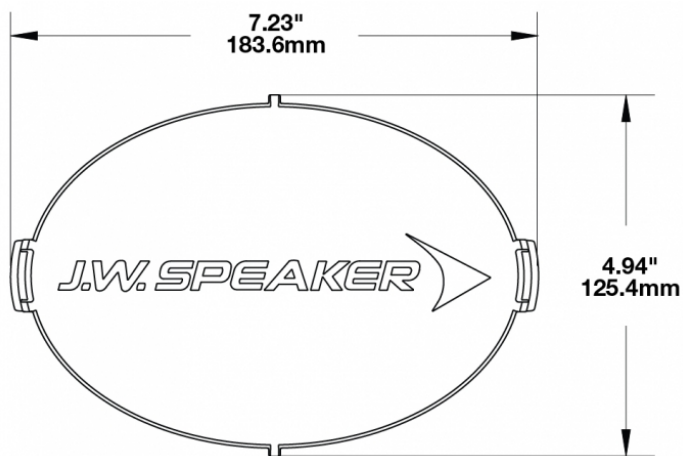

Clear Replacement Lens Cover for Model TS3001V

PRODUCT INFORMATION

Description	Clear Replacement Lens Cover for Model TS3001V
Height	120.37 mm / 4.74 in
Width	183.64 mm / 7.23 in
Depth	12.93 mm / 0.51 in
Shape	Oval
Outer Lens Material	Polycarbonate
Outer Lens Color	Clear
Shipping Weight	0.80 lbs / 0.36 kgs

PRODUCT DIMENSIONS

Print date: 2017-09-26

© 2017 J.W. Speaker Corporation • Germantown, WI U.S.A.
www.jwspeaker.com • speaker@jwspeaker.com • 262.251.6660

J.W. SPEAKER®
 Engineered. Lighting. Solutions.

Clear Replacement Lens Cover for Model TS3001V

REGULATORY STANDARDS COMPLIANCE

Buy America Standards

Eco Friendly

SUITS THESE PRODUCTS

7" x 5" Oval LED Auxiliary Light

LED Auxiliary Light -
Model TS3001V

Print date: 2017-09-26

© 2017 J.W. Speaker Corporation • Germantown, WI U.S.A.
www.jwspeaker.com • speaker@jwspeaker.com • 262.251.6660