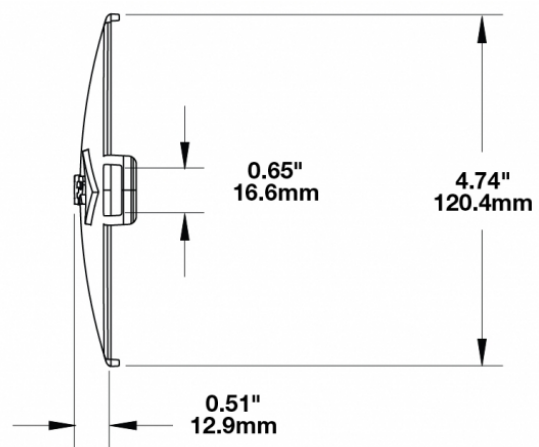

PRODUCT DIMENSIONS

Print date: 2018-04-20

© 2018 J.W. Speaker Corporation • Germantown, WI U.S.A.
www.jwspeaker.com • speaker@jwspeaker.com • 262.251.6660