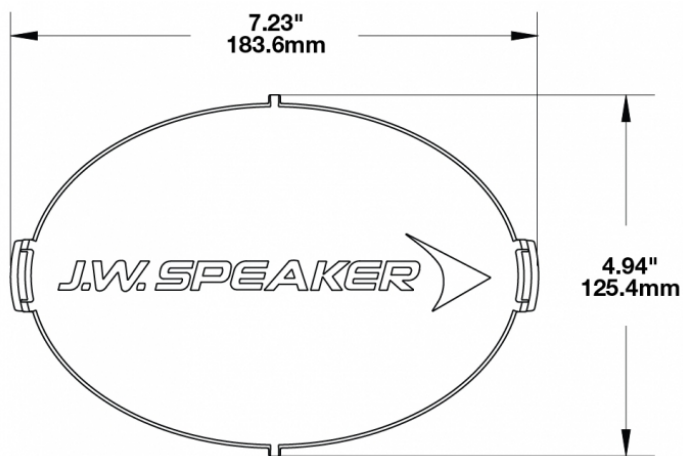

PRODUCT DIMENSIONS

Print date: 2017-05-29

© 2017 J.W. Speaker Corporation • Germantown, WI U.S.A.
www.jwspeaker.com • speaker@jwspeaker.com • 262.251.6660