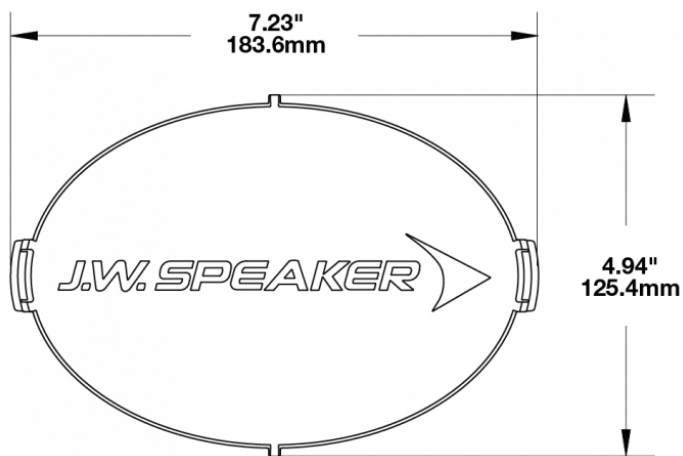

Clear Replacement Lens Cover for Model TS3001V

PRODUCT INFORMATION

Description	Clear Replacement Lens Cover for Model TS3001V
Height	120.37 mm / 4.74 in
Width	183.64 mm / 7.23 in
Depth	12.93 mm / 0.51 in
Shape	Oval
Outer Lens Material	Polycarbonate
Outer Lens Color	Clear
Shipping Weight	0.80 lbs / 0.36 kgs

PRODUCT DIMENSIONS

Print date: 2017-07-24

© 2017 J.W. Speaker Corporation • Germantown, WI U.S.A.
www.jwspeaker.com • speaker@jwspeaker.com • 262.251.6660

Clear Replacement Lens Cover for Model TS3001V

REGULATORY STANDARDS COMPLIANCE

Buy America Standards

Eco Friendly

SUITS THESE PRODUCTS

7" x 5" Oval LED Auxiliary Light

LED Auxiliary Light -
Model TS3001V

Print date: 2017-07-24

© 2017 J.W. Speaker Corporation • Germantown, WI U.S.A.
www.jwspeaker.com • speaker@jwspeaker.com • 262.251.6660