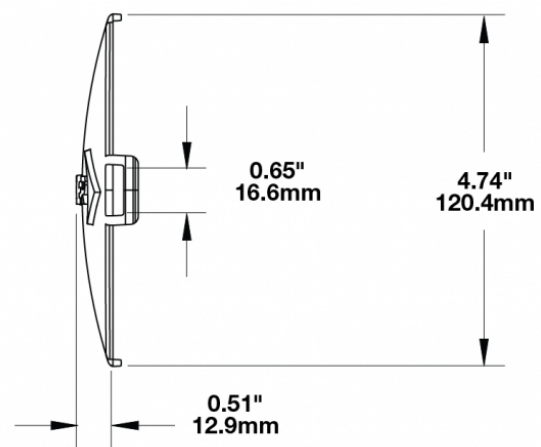

PRODUCT DIMENSIONS

Print date: 2018-08-16

© 2018 J.W. Speaker Corporation • Germantown, WI U.S.A.
www.jwspeaker.com • speaker@jwspeaker.com • 262.251.6660