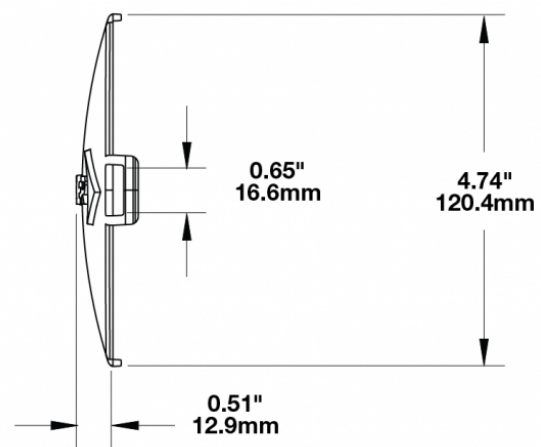

PRODUCT DIMENSIONS

Print date: 2017-09-26

© 2017 J.W. Speaker Corporation • Germantown, WI U.S.A.
www.jwspeaker.com • speaker@jwspeaker.com • 262.251.6660

J.W. SPEAKER®
Engineered. Lighting. Solutions.