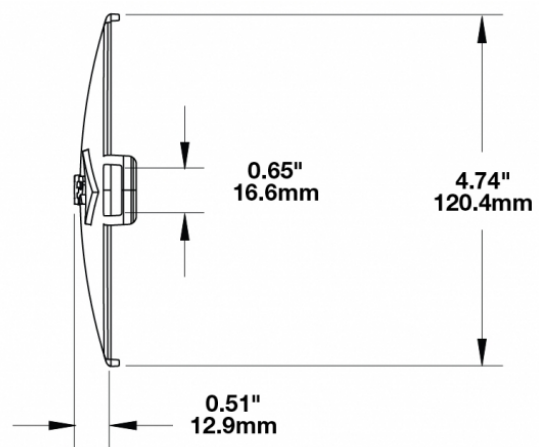

PRODUCT DIMENSIONS

Print date: 2018-11-17

© 2018 J.W. Speaker Corporation • Germantown, WI U.S.A.
www.jwspeaker.com • speaker@jwspeaker.com • 262.251.6660