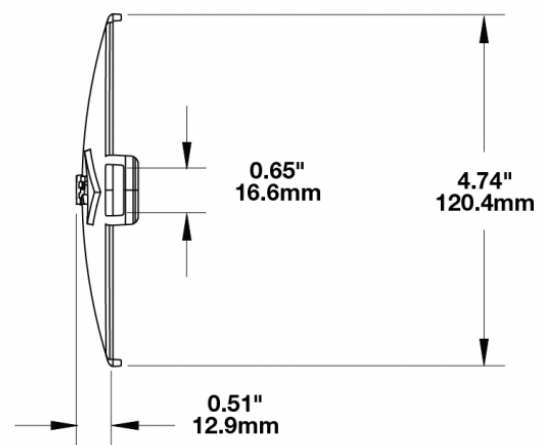

PRODUCT DIMENSIONS

Print date: 2018-02-19

© 2018 J.W. Speaker Corporation • Germantown, WI U.S.A.
www.jwspeaker.com • speaker@jwspeaker.com • 262.251.6660

J.W. SPEAKER®
Engineered. Lighting. Solutions.