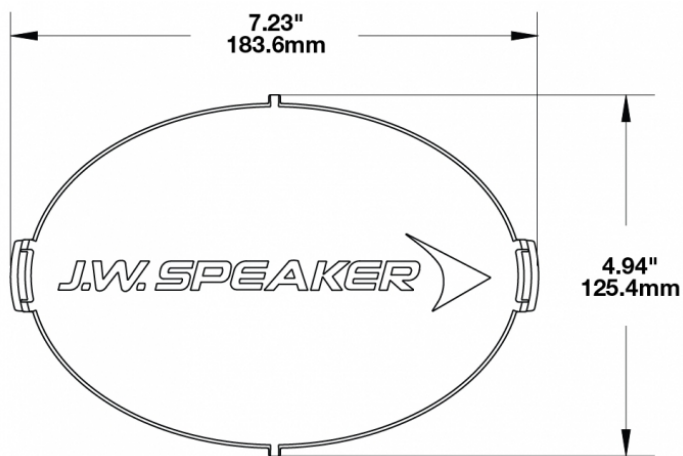

Clear Replacement Lens Cover for Model TS3001V

PRODUCT INFORMATION

Description	Clear Replacement Lens Cover for Model TS3001V
Height	120.37 mm / 4.74 in
Width	183.64 mm / 7.23 in
Depth	12.93 mm / 0.51 in
Shape	Oval
Outer Lens Material	Polycarbonate
Outer Lens Color	Clear
Shipping Weight	0.80 lbs / 0.36 kgs

PRODUCT DIMENSIONS

Print date: 2018-04-20

© 2018 J.W. Speaker Corporation • Germantown, WI U.S.A.
www.jwspeaker.com • speaker@jwspeaker.com • 262.251.6660

Clear Replacement Lens Cover for Model TS3001V

REGULATORY STANDARDS COMPLIANCE

Buy America Standards

Eco Friendly

SUITS THESE PRODUCTS

7" x 5" Oval LED Auxiliary Light

LED Auxiliary Light -
Model TS3001V

Print date: 2018-04-20

© 2018 J.W. Speaker Corporation • Germantown, WI U.S.A.
www.jwspeaker.com • speaker@jwspeaker.com • 262.251.6660