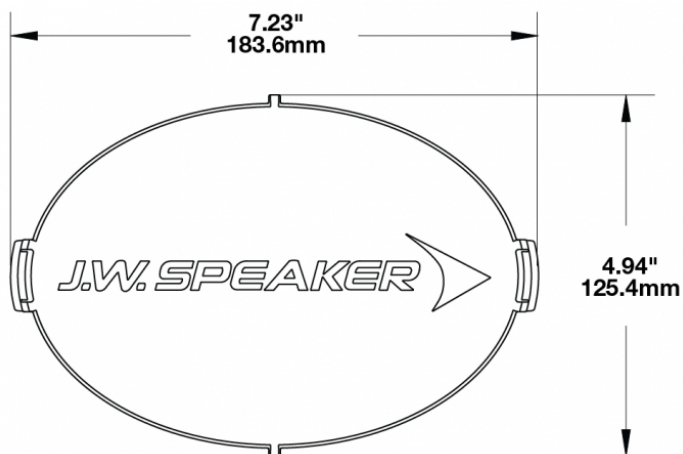

PRODUCT DIMENSIONS

Print date: 2018-02-19

© 2018 J.W. Speaker Corporation • Germantown, WI U.S.A.
www.jwspeaker.com • speaker@jwspeaker.com • 262.251.6660

J.W. SPEAKER®
Engineered. Lighting. Solutions.