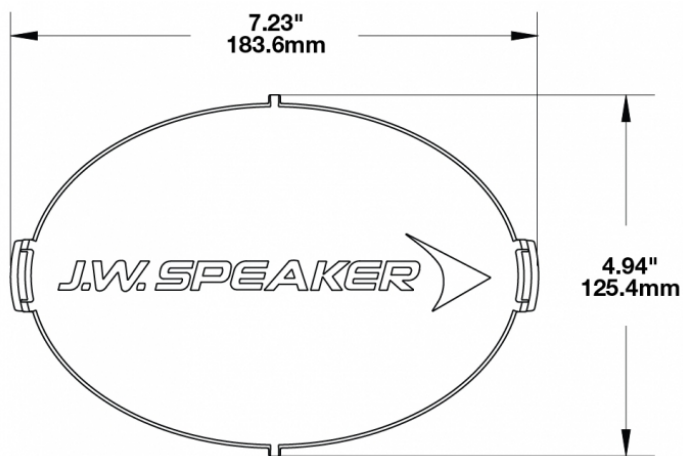

Clear Replacement Lens Cover for Model TS3001V

PRODUCT INFORMATION

Description	Clear Replacement Lens Cover for Model TS3001V
Height	120.37 mm / 4.74 in
Width	183.64 mm / 7.23 in
Depth	12.93 mm / 0.51 in
Shape	Oval
Outer Lens Material	Polycarbonate
Outer Lens Color	Clear
Product Weight	0.15 lbs / 0.07 kgs
Shipping Weight	0.80 lbs / 0.36 kgs

PRODUCT DIMENSIONS

Print date: 2018-11-17

© 2018 J.W. Speaker Corporation • Germantown, WI U.S.A.
 www.jwspeaker.com • speaker@jwspeaker.com • 262.251.6660

Clear Replacement Lens Cover for Model TS3001V

REGULATORY STANDARDS COMPLIANCE

Buy America Standards

Eco Friendly

SUITS THESE PRODUCTS

7" x 5" Oval LED Auxiliary Light

LED Auxiliary Light -
Model TS3001V

Print date: 2018-11-17

© 2018 J.W. Speaker Corporation • Germantown, WI U.S.A.
www.jwspeaker.com • speaker@jwspeaker.com • 262.251.6660