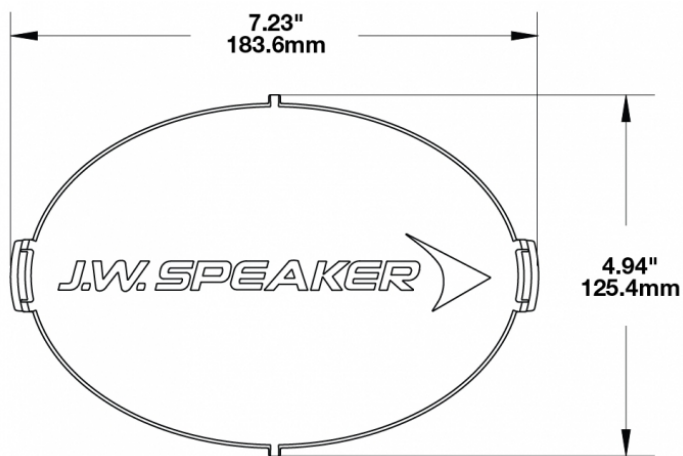

Clear Replacement Lens Cover for Model TS3001V

PRODUCT INFORMATION

Description	Clear Replacement Lens Cover for Model TS3001V
Height	120.37 mm / 4.74 in
Width	183.64 mm / 7.23 in
Depth	12.93 mm / 0.51 in
Shape	Oval
Outer Lens Material	Polycarbonate
Outer Lens Color	Clear
Shipping Weight	0.80 lbs / 0.36 kgs

PRODUCT DIMENSIONS

Print date: 2018-08-16

© 2018 J.W. Speaker Corporation • Germantown, WI U.S.A.
www.jwspeaker.com • speaker@jwspeaker.com • 262.251.6660

Clear Replacement Lens Cover for Model TS3001V

REGULATORY STANDARDS COMPLIANCE

Buy America Standards

Eco Friendly

SUITS THESE PRODUCTS

7" x 5" Oval LED Auxiliary Light

LED Auxiliary Light -
Model TS3001V

Print date: 2018-08-16

© 2018 J.W. Speaker Corporation • Germantown, WI U.S.A.
www.jwspeaker.com • speaker@jwspeaker.com • 262.251.6660