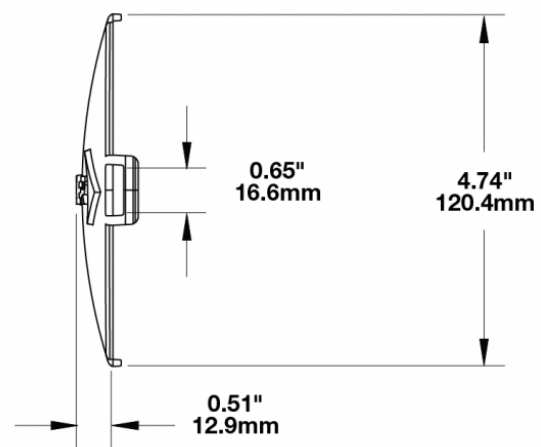

PRODUCT DIMENSIONS

Print date: 2017-05-29

© 2017 J.W. Speaker Corporation • Germantown, WI U.S.A.
www.jwspeaker.com • speaker@jwspeaker.com • 262.251.6660