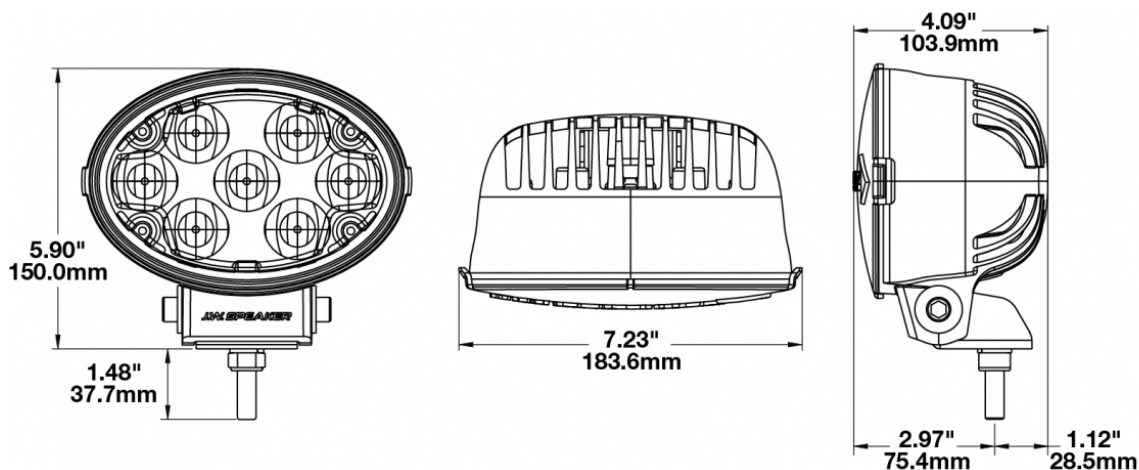

PRODUCT DIMENSIONS

Print date: 2018-11-20

© 2018 J.W. Speaker Corporation • Germantown, WI U.S.A.
www.jwspeaker.com • speaker@jwspeaker.com • 262.251.6660

J.W. SPEAKER
Engineered. Lighting. Solutions.