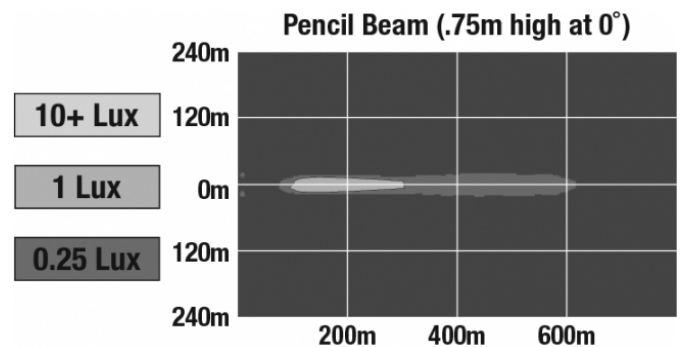

## PHOTOMETRIC SPECIFICATIONS

<b>Raw Lumen Output</b>	1,960
<b>Effective Lumen Output</b>	1,080
<b>Candela Output</b>	96,000
<b>Beam Pattern(s)</b>	Forward Lighting - Pencil

Print date: 2018-11-20

© 2018 J.W. Speaker Corporation • Germantown, WI U.S.A.  
www.jwspeaker.com • speaker@jwspeaker.com • 262.251.6660