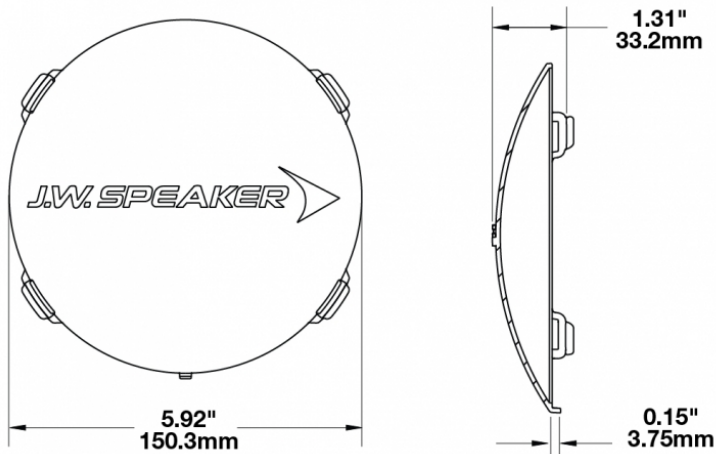

Blue Replacement Lens Cover for Model TS3001R

PRODUCT INFORMATION

Description	Blue Replacement Lens Cover for Model TS3001R
Height	150.50 mm / 5.93 in
Width	150.50 mm / 5.93 in
Depth	33.20 mm / 1.31 in
Shape	Round
Outer Lens Material	Polycarbonate
Outer Lens Color	Blue
Shipping Weight	0.80 lbs / 0.36 kgs

PRODUCT DIMENSIONS

Print date: 2018-06-19

© 2018 J.W. Speaker Corporation • Germantown, WI U.S.A.
www.jwspeaker.com • speaker@jwspeaker.com • 262.251.6660

Blue Replacement Lens Cover for Model TS3001R

REGULATORY STANDARDS COMPLIANCE