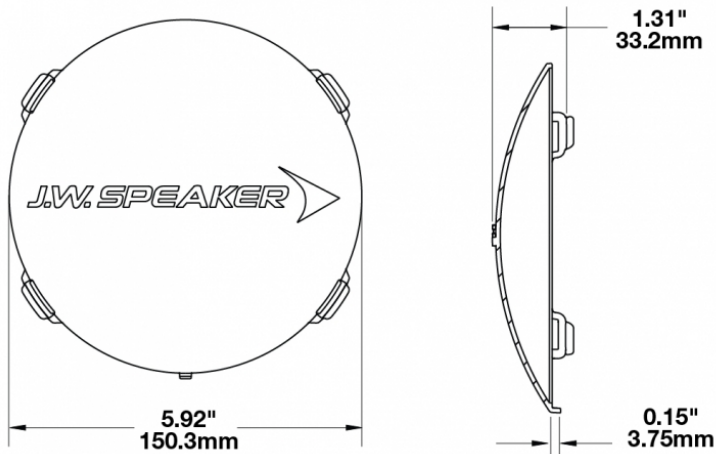

## PRODUCT INFORMATION

<b>Description</b>	Blue Replacement Lens Cover for Model TS3001R
<b>Height</b>	150.50 mm / 5.93 in
<b>Width</b>	150.50 mm / 5.93 in
<b>Depth</b>	33.20 mm / 1.31 in
<b>Shape</b>	Round
<b>Outer Lens Material</b>	Polycarbonate
<b>Outer Lens Color</b>	Blue
<b>Shipping Weight</b>	0.80 lbs / 0.36 kgs