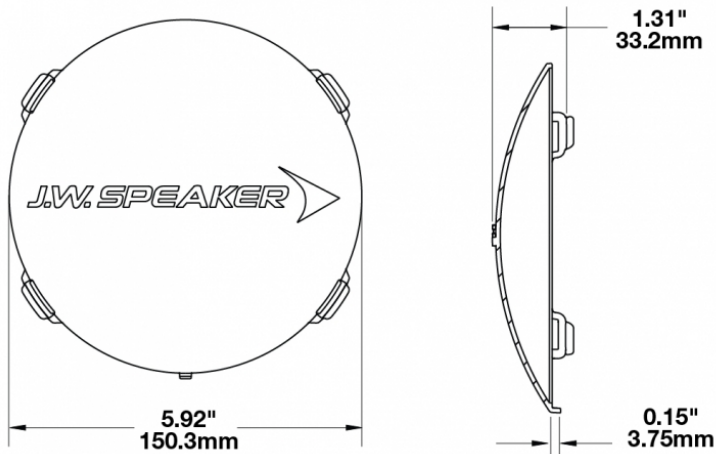

Blue Replacement Lens Cover for Model TS3001R

PRODUCT INFORMATION

Description	Blue Replacement Lens Cover for Model TS3001R
Height	150.50 mm / 5.93 in
Width	150.50 mm / 5.93 in
Depth	33.20 mm / 1.31 in
Shape	Round
Outer Lens Material	Polycarbonate
Outer Lens Color	Blue
Product Weight	0.13 lbs / 0.06 kgs
Shipping Weight	0.80 lbs / 0.36 kgs

PRODUCT DIMENSIONS

Print date: 2018-11-17

© 2018 J.W. Speaker Corporation • Germantown, WI U.S.A.
www.jwspeaker.com • speaker@jwspeaker.com • 262.251.6660

Blue Replacement Lens Cover for Model TS3001R

REGULATORY STANDARDS COMPLIANCE