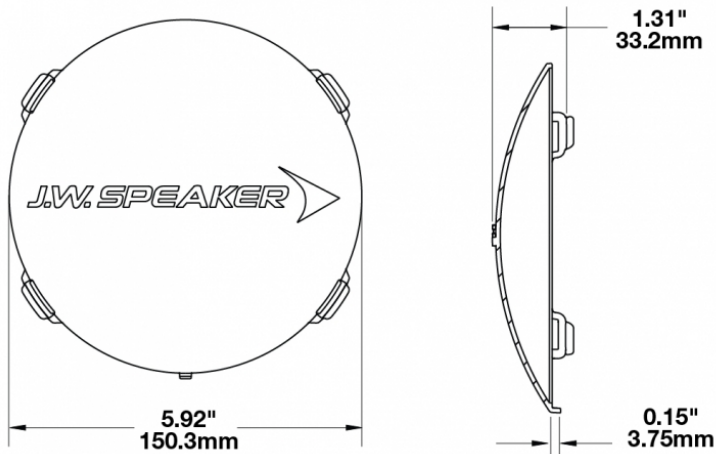

Blue Replacement Lens Cover for Model TS3001R

PRODUCT INFORMATION

Description	Blue Replacement Lens Cover for Model TS3001R
Height	150.50 mm / 5.93 in
Width	150.50 mm / 5.93 in
Depth	33.20 mm / 1.31 in
Shape	Round
Outer Lens Material	Polycarbonate
Outer Lens Color	Blue
Shipping Weight	0.80 lbs / 0.36 kgs

PRODUCT DIMENSIONS

Print date: 2018-04-20

© 2018 J.W. Speaker Corporation • Germantown, WI U.S.A.
www.jwspeaker.com • speaker@jwspeaker.com • 262.251.6660

Blue Replacement Lens Cover for Model TS3001R

REGULATORY STANDARDS COMPLIANCE