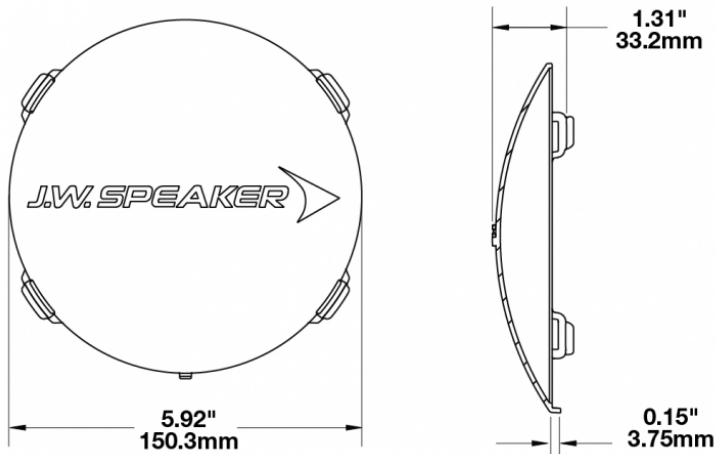

Blue Replacement Lens Cover for Model TS3001R

PRODUCT INFORMATION

Description	Blue Replacement Lens Cover for Model TS3001R
Height	150.50 mm / 5.93 in
Width	150.50 mm / 5.93 in
Depth	33.20 mm / 1.31 in
Shape	Round
Outer Lens Material	Polycarbonate
Outer Lens Color	Blue
Shipping Weight	0.80 lbs / 0.36 kgs

PRODUCT DIMENSIONS

Print date: 2017-10-23

© 2017 J.W. Speaker Corporation • Germantown, WI U.S.A.
www.jwspeaker.com • speaker@jwspeaker.com • 262.251.6660

Blue Replacement Lens Cover for Model TS3001R

REGULATORY STANDARDS COMPLIANCE