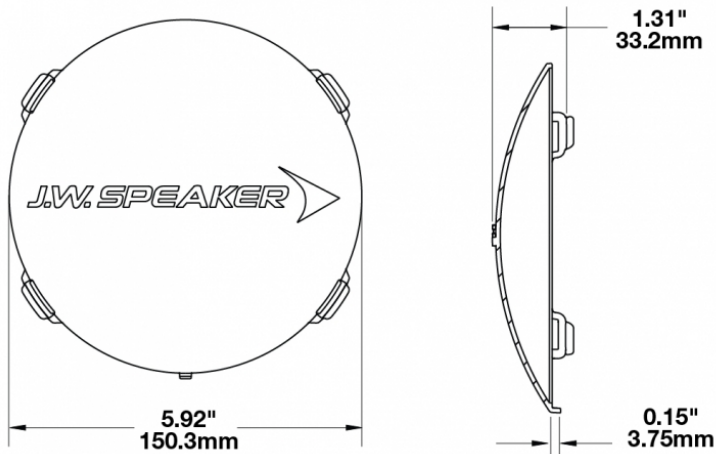

Red Replacement Lens Cover for Model TS3001R

PRODUCT INFORMATION

Description	Red Replacement Lens Cover for Model TS3001R
Height	150.50 mm / 5.93 in
Width	150.50 mm / 5.93 in
Depth	33.20 mm / 1.31 in
Shape	Round
Outer Lens Material	Polycarbonate
Outer Lens Color	Red
Shipping Weight	0.80 lbs / 0.36 kgs

PRODUCT DIMENSIONS

Print date: 2017-10-21

© 2017 J.W. Speaker Corporation • Germantown, WI U.S.A.
www.jwspeaker.com • speaker@jwspeaker.com • 262.251.6660

Red Replacement Lens Cover for Model TS3001R

REGULATORY STANDARDS COMPLIANCE