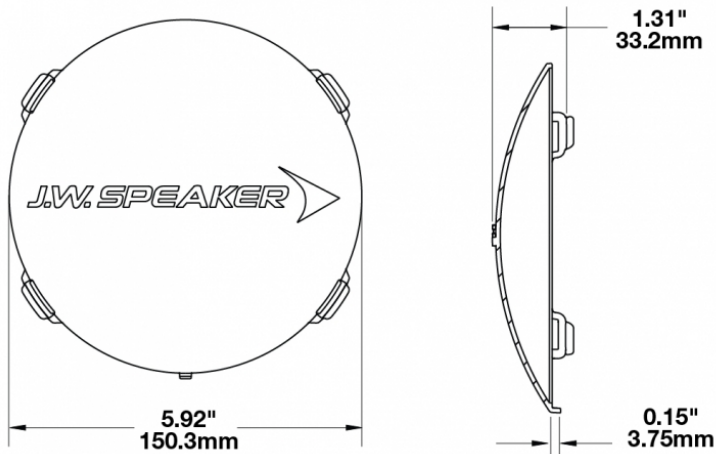

Red Replacement Lens Cover for Model TS3001R

PRODUCT INFORMATION

Description	Red Replacement Lens Cover for Model TS3001R
Height	150.50 mm / 5.93 in
Width	150.50 mm / 5.93 in
Depth	33.20 mm / 1.31 in
Shape	Round
Outer Lens Material	Polycarbonate
Outer Lens Color	Red
Product Weight	0.13 lbs / 0.06 kgs
Shipping Weight	0.80 lbs / 0.36 kgs

PRODUCT DIMENSIONS

Print date: 2018-11-17

© 2018 J.W. Speaker Corporation • Germantown, WI U.S.A.
www.jwspeaker.com • speaker@jwspeaker.com • 262.251.6660

J.W. SPEAKER 
 Engineered. Lighting. Solutions.

Red Replacement Lens Cover for Model TS3001R