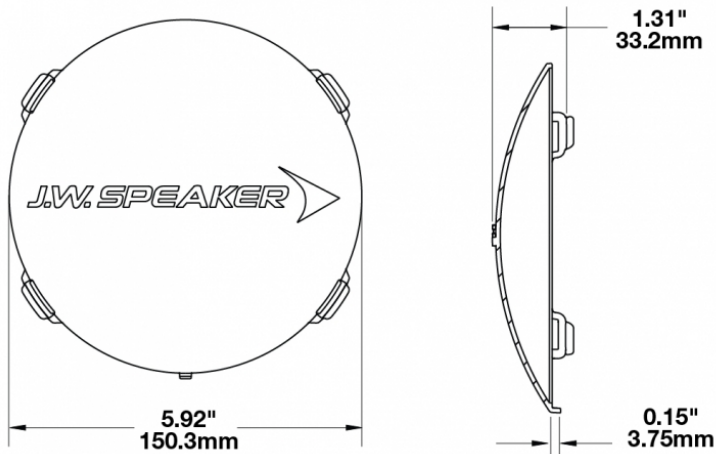

Red Replacement Lens Cover for Model TS3001R

PRODUCT INFORMATION

Description	Red Replacement Lens Cover for Model TS3001R
Height	150.50 mm / 5.93 in
Width	150.50 mm / 5.93 in
Depth	33.20 mm / 1.31 in
Shape	Round
Outer Lens Material	Polycarbonate
Outer Lens Color	Red
Shipping Weight	0.80 lbs / 0.36 kgs

PRODUCT DIMENSIONS

Print date: 2018-06-19

© 2018 J.W. Speaker Corporation • Germantown, WI U.S.A.
www.jwspeaker.com • speaker@jwspeaker.com • 262.251.6660

Red Replacement Lens Cover for Model TS3001R

REGULATORY STANDARDS COMPLIANCE