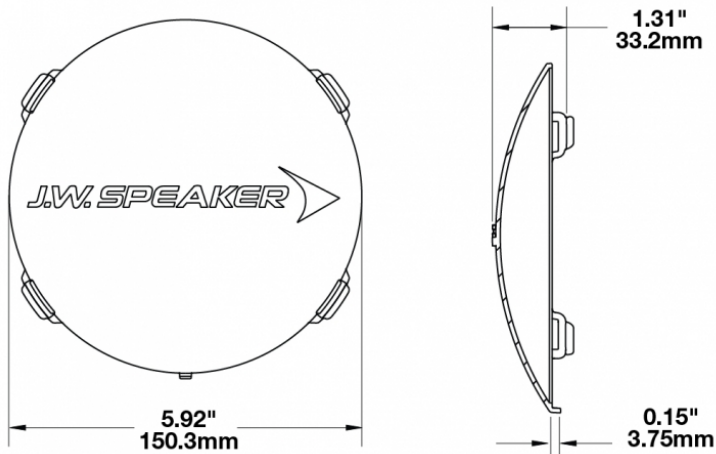

PRODUCT DIMENSIONS

Print date: 2017-12-13

© 2017 J.W. Speaker Corporation • Germantown, WI U.S.A.
www.jwspeaker.com • speaker@jwspeaker.com • 262.251.6660

J.W. SPEAKER®
Engineered. Lighting. Solutions.