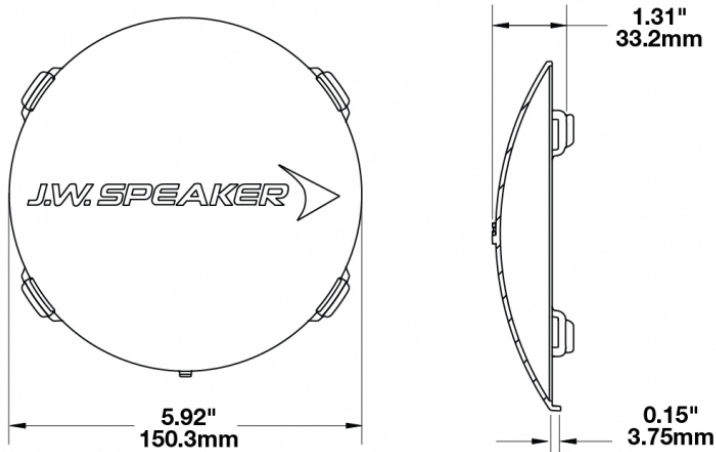

PRODUCT DIMENSIONS

Print date: 2017-05-29

© 2017 J.W. Speaker Corporation • Germantown, WI U.S.A.
www.jwspeaker.com • speaker@jwspeaker.com • 262.251.6660