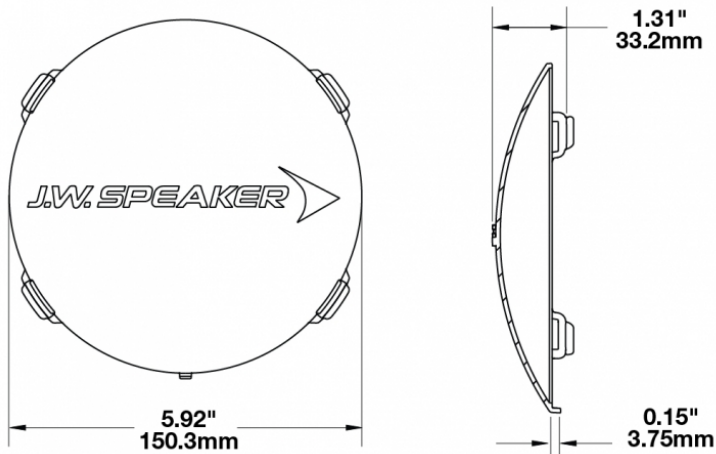

PRODUCT DIMENSIONS

Print date: 2018-04-19

© 2018 J.W. Speaker Corporation • Germantown, WI U.S.A.
www.jwspeaker.com • speaker@jwspeaker.com • 262.251.6660