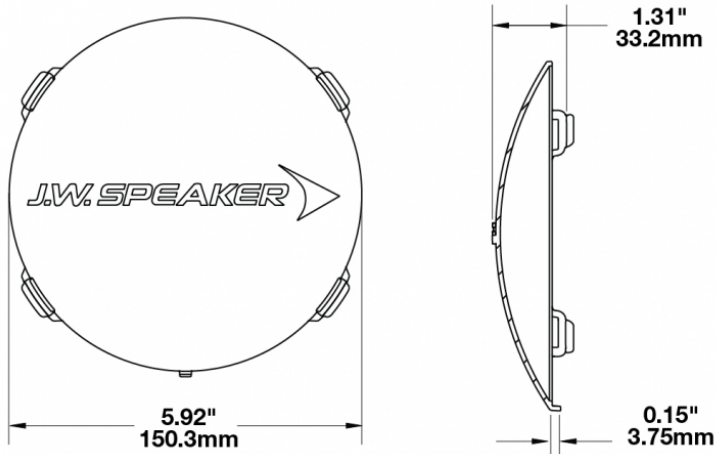

PRODUCT DIMENSIONS

Print date: 2017-07-24

© 2017 J.W. Speaker Corporation • Germantown, WI U.S.A.
www.jwspeaker.com • speaker@jwspeaker.com • 262.251.6660