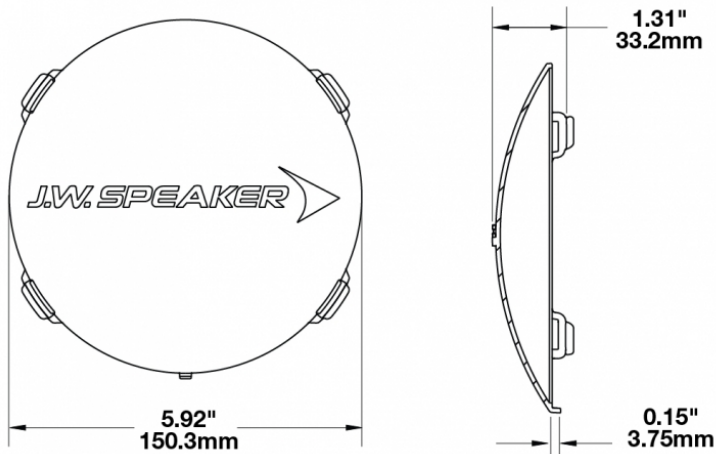

PRODUCT DIMENSIONS

Print date: 2017-11-25

© 2017 J.W. Speaker Corporation • Germantown, WI U.S.A.
www.jwspeaker.com • speaker@jwspeaker.com • 262.251.6660

J.W. SPEAKER
Engineered. Lighting. Solutions.