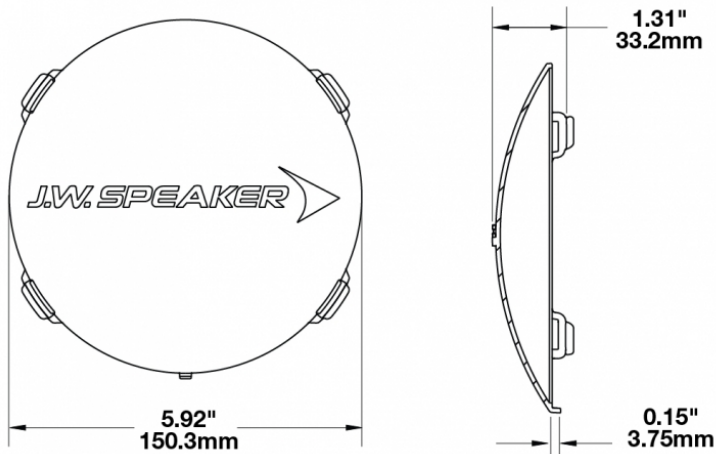

Amber Replacement Lens Cover for Model TS3001R

PRODUCT INFORMATION

Description	Amber Replacement Lens Cover for Model TS3001R
Height	150.50 mm / 5.93 in
Width	150.50 mm / 5.93 in
Depth	33.20 mm / 1.31 in
Shape	Round
Outer Lens Material	Polycarbonate
Outer Lens Color	Amber
Shipping Weight	0.80 lbs / 0.36 kgs

PRODUCT DIMENSIONS

Print date: 2018-06-19

© 2018 J.W. Speaker Corporation • Germantown, WI U.S.A.
www.jwspeaker.com • speaker@jwspeaker.com • 262.251.6660

Amber Replacement Lens Cover for

Model TS3001R

REGULATORY STANDARDS COMPLIANCE