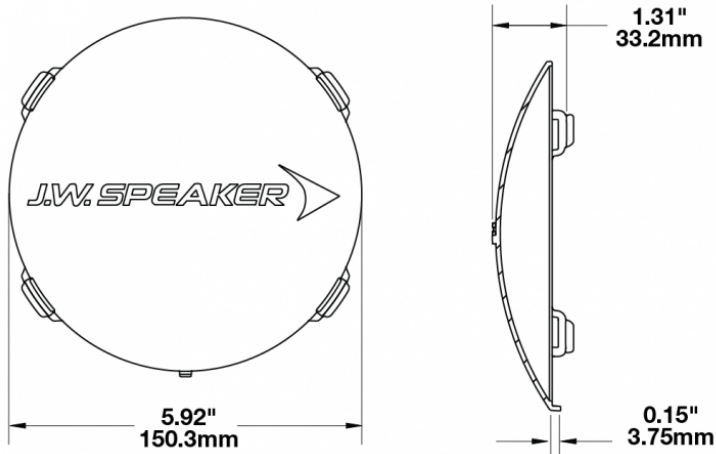

Amber Replacement Lens Cover for Model TS3001R

PRODUCT INFORMATION

Description	Amber Replacement Lens Cover for Model TS3001R
Height	150.50 mm / 5.93 in
Width	150.50 mm / 5.93 in
Depth	33.20 mm / 1.31 in
Shape	Round
Outer Lens Material	Polycarbonate
Outer Lens Color	Amber
Shipping Weight	0.80 lbs / 0.36 kgs

PRODUCT DIMENSIONS

Print date: 2018-08-16

© 2018 J.W. Speaker Corporation • Germantown, WI U.S.A.
www.jwspeaker.com • speaker@jwspeaker.com • 262.251.6660

Amber Replacement Lens Cover for

Model TS3001R

REGULATORY STANDARDS COMPLIANCE