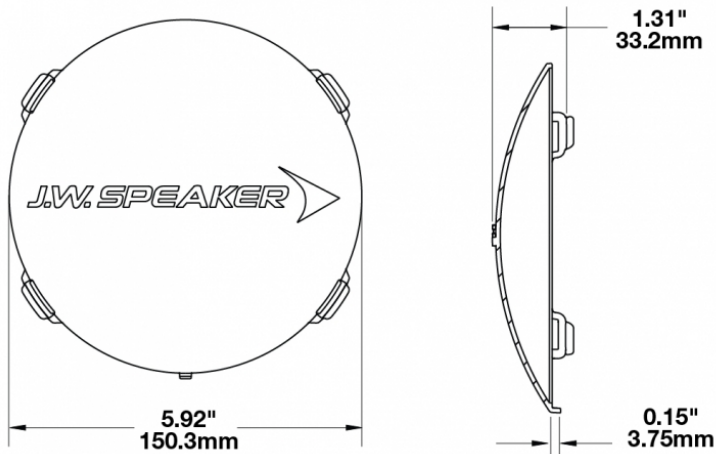

## PRODUCT INFORMATION

<b>Description</b>	Clear Replacement Lens Cover for Model TS3001R
<b>Height</b>	150.50 mm / 5.93 in
<b>Width</b>	150.50 mm / 5.93 in
<b>Depth</b>	33.20 mm / 1.31 in
<b>Shape</b>	Round
<b>Outer Lens Material</b>	Polycarbonate
<b>Outer Lens Color</b>	Clear
<b>Shipping Weight</b>	0.80 lbs / 0.36 kgs