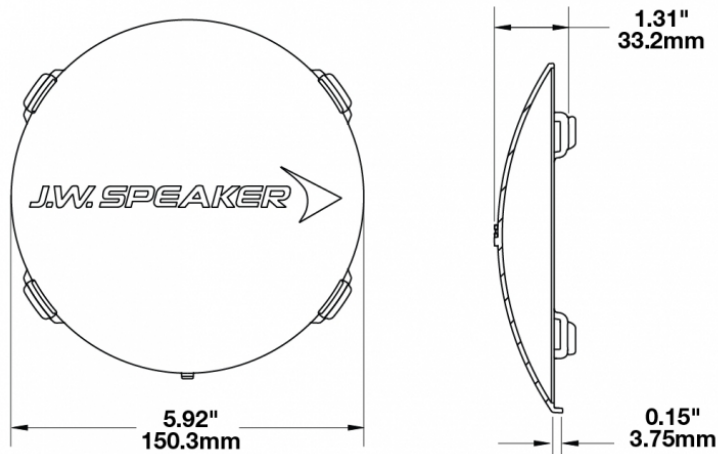

PRODUCT DIMENSIONS

Print date: 2018-04-19

© 2018 J.W. Speaker Corporation • Germantown, WI U.S.A.
www.jwspeaker.com • speaker@jwspeaker.com • 262.251.6660