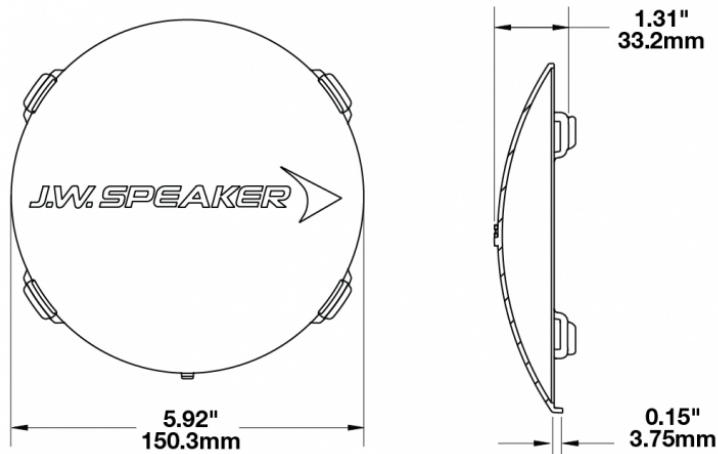

PRODUCT DIMENSIONS

Print date: 2017-06-23

© 2017 J.W. Speaker Corporation • Germantown, WI U.S.A.
www.jwspeaker.com • speaker@jwspeaker.com • 262.251.6660

J.W. SPEAKER
Engineered. Lighting. Solutions.