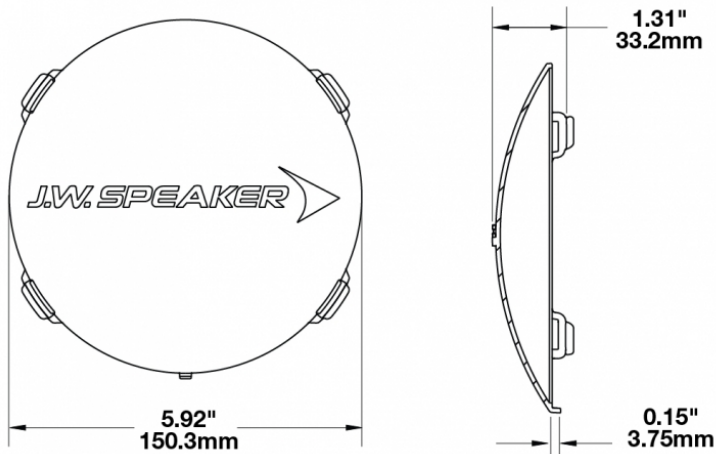

Clear Replacement Lens Cover for Model TS3001R

PRODUCT INFORMATION

Description	Clear Replacement Lens Cover for Model TS3001R
Height	150.50 mm / 5.93 in
Width	150.50 mm / 5.93 in
Depth	33.20 mm / 1.31 in
Shape	Round
Outer Lens Material	Polycarbonate
Outer Lens Color	Clear
Shipping Weight	0.80 lbs / 0.36 kgs

PRODUCT DIMENSIONS

Print date: 2017-08-18

© 2017 J.W. Speaker Corporation • Germantown, WI U.S.A.
www.jwspeaker.com • speaker@jwspeaker.com • 262.251.6660

Clear Replacement Lens Cover for Model TS3001R

REGULATORY STANDARDS COMPLIANCE