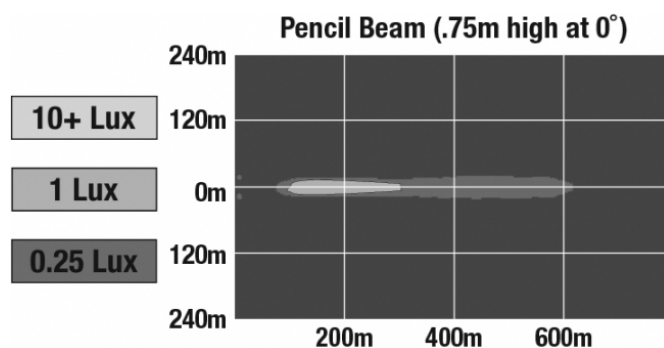

## PHOTOMETRIC SPECIFICATIONS

|                               |                           |
|-------------------------------|---------------------------|
| <b>Raw Lumen Output</b>       | 1,960                     |
| <b>Effective Lumen Output</b> | 1,080                     |
| <b>Candela Output</b>         | 96,000                    |
| <b>Beam Pattern(s)</b>        | Forward Lighting - Pencil |