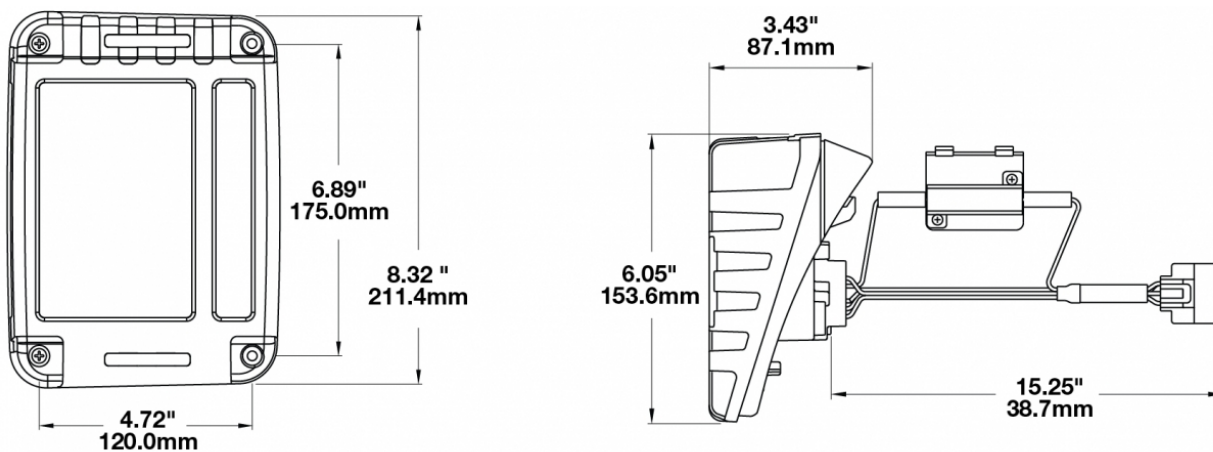

PRODUCT DIMENSIONS

Print date: 2018-04-20

© 2018 J.W. Speaker Corporation • Germantown, WI U.S.A.
www.jwspeaker.com • speaker@jwspeaker.com • 262.251.6660

J.W. SPEAKER
Engineered. Lighting. Solutions.