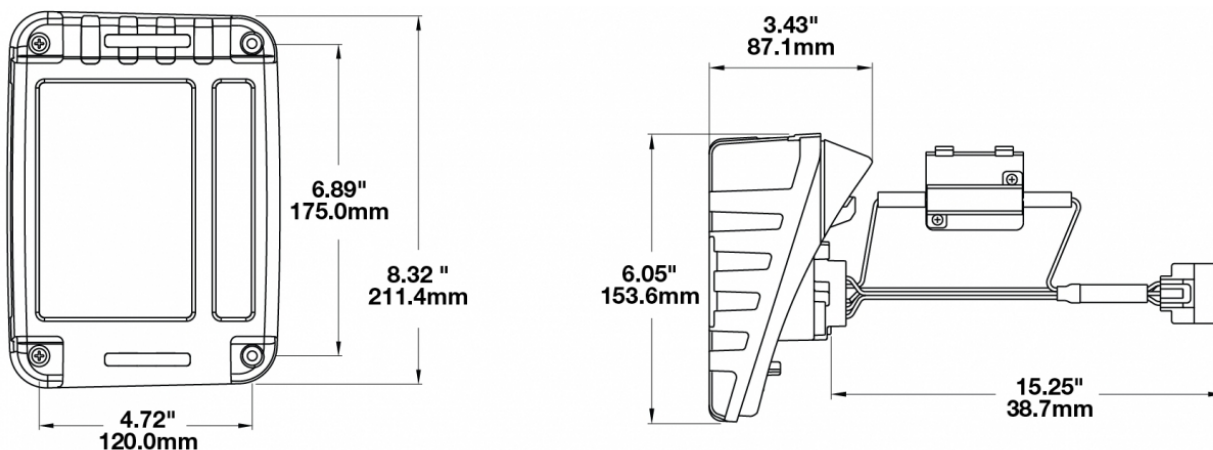

PRODUCT DIMENSIONS

Print date: 2017-12-13

© 2017 J.W. Speaker Corporation • Germantown, WI U.S.A.
www.jwspeaker.com • speaker@jwspeaker.com • 262.251.6660

J.W. SPEAKER
Engineered. Lighting. Solutions.