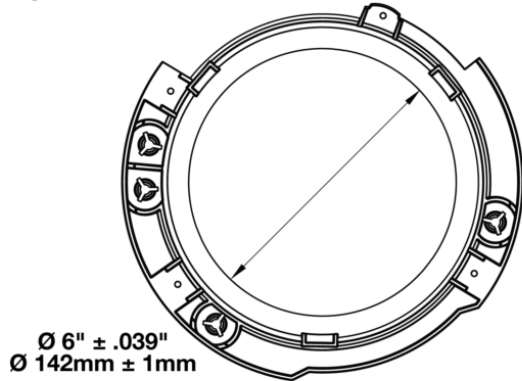

Right Hand Side

REGULATORY STANDARDS COMPLIANCE

Buy America Standards

Eco Friendly

Print date: 2018-06-25

© 2018 J.W. Speaker Corporation • Germantown, WI U.S.A.
www.jwspeaker.com • speaker@jwspeaker.com • 262.251.6660