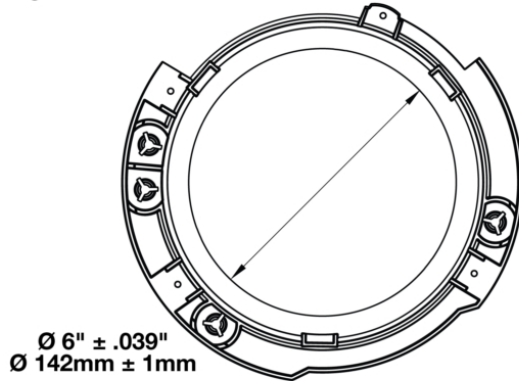

### PRODUCT INFORMATION

---

<b>Description</b>	Mounting Ring Kit for 2017-18 Jeep JK 7" Round Headlights
<b>Height</b>	200.00 mm / 7.87 in
<b>Width</b>	200.00 mm / 7.87 in
<b>Depth</b>	15.00 mm / 0.59 in
<b>Shape</b>	Round
<b>Housing Material</b>	Polycarbonate
<b>Housing Color</b>	Black
<b>Shipping Weight</b>	0.60 lbs / 0.27 kgs

### PRODUCT DIMENSIONS

Left Hand Side

Right Hand Side