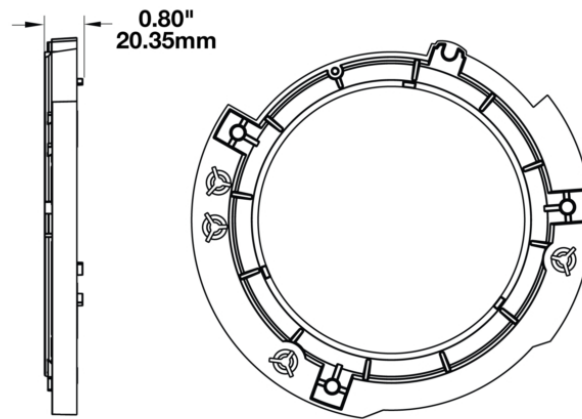

Mounting Ring Kit for 2017 Jeeps 7"

Round Headlights

PRODUCT DIMENSIONS

Left Hand Side