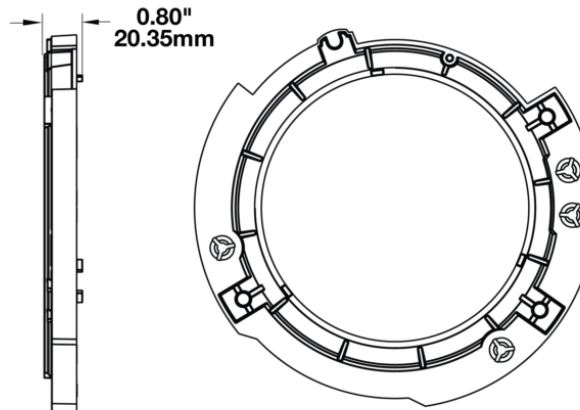

### PRODUCT INFORMATION

---

<b>Description</b>	Mounting Ring Kit for 2017-18 Jeep JK 7" Round Headlights
<b>Height</b>	200.00 mm / 7.87 in
<b>Width</b>	200.00 mm / 7.87 in
<b>Depth</b>	15.00 mm / 0.59 in
<b>Shape</b>	Round
<b>Housing Material</b>	Polycarbonate
<b>Housing Color</b>	Black
<b>Shipping Weight</b>	0.60 lbs / 0.27 kgs

### PRODUCT DIMENSIONS

Left Hand Side

Right Hand Side