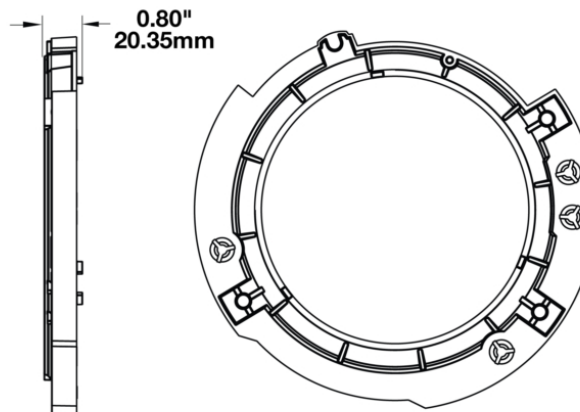

Right Hand Side

REGULATORY STANDARDS COMPLIANCE

Buy America Standards

Eco Friendly

Print date: 2018-06-25

© 2018 J.W. Speaker Corporation • Germantown, WI U.S.A.
www.jwspeaker.com • speaker@jwspeaker.com • 262.251.6660