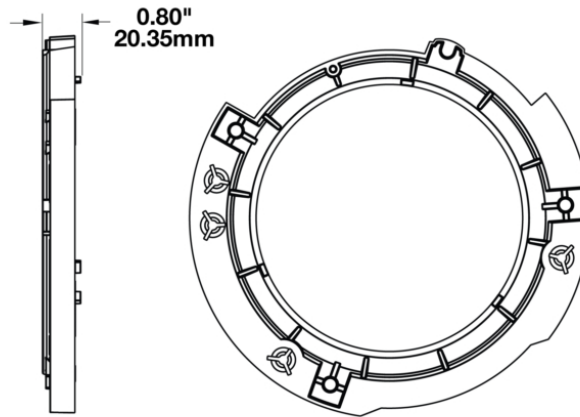

### PRODUCT INFORMATION

---

<b>Description</b>	Mounting Ring Kit for 2017-18 Jeep JK 7" Round Headlights
<b>Height</b>	200.00 mm / 7.87 in
<b>Width</b>	200.00 mm / 7.87 in
<b>Depth</b>	15.00 mm / 0.59 in
<b>Shape</b>	Round
<b>Housing Material</b>	Polycarbonate
<b>Housing Color</b>	Black
<b>Shipping Weight</b>	0.60 lbs / 0.27 kgs

### PRODUCT DIMENSIONS

Left Hand Side

Right Hand Side