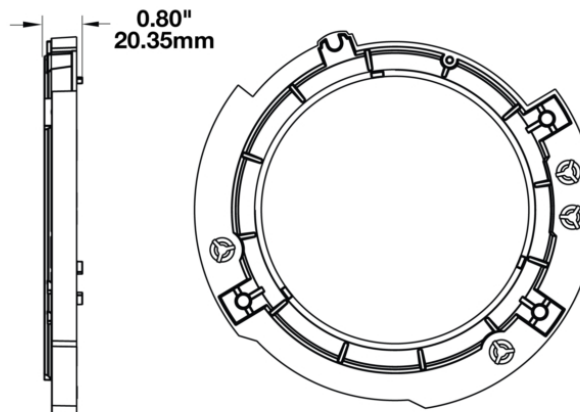

Right Hand Side

REGULATORY STANDARDS COMPLIANCE

Buy America Standards

Eco Friendly

Print date: 2018-04-22

© 2018 J.W. Speaker Corporation • Germantown, WI U.S.A.
www.jwspeaker.com • speaker@jwspeaker.com • 262.251.6660