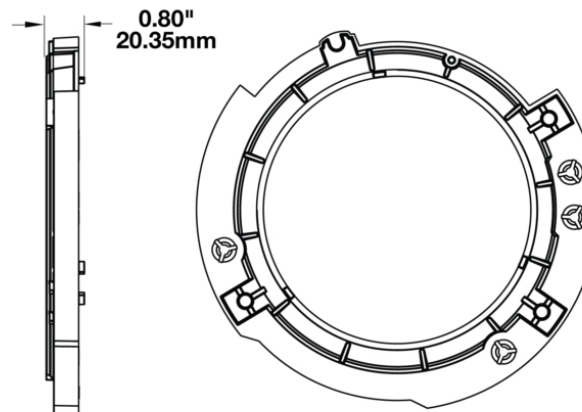

Right Hand Side

REGULATORY STANDARDS COMPLIANCE

Buy America Standards

Eco Friendly

Print date: 2018-02-21

© 2018 J.W. Speaker Corporation • Germantown, WI U.S.A.
www.jwspeaker.com • speaker@jwspeaker.com • 262.251.6660