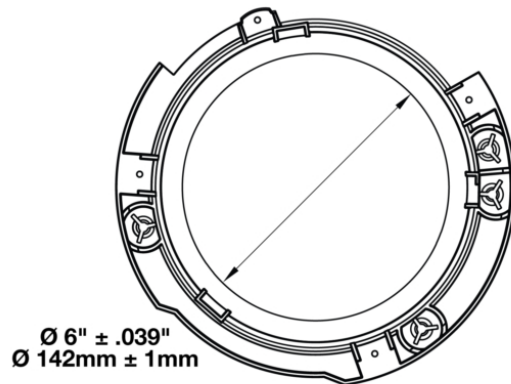

### PRODUCT INFORMATION

---

<b>Description</b>	Mounting Ring Kit for 2017-18 Jeep JK 7" Round Headlights
<b>Height</b>	200.00 mm / 7.87 in
<b>Width</b>	200.00 mm / 7.87 in
<b>Depth</b>	15.00 mm / 0.59 in
<b>Shape</b>	Round
<b>Housing Material</b>	Polycarbonate
<b>Housing Color</b>	Black
<b>Shipping Weight</b>	0.60 lbs / 0.27 kgs

### PRODUCT DIMENSIONS

Left Hand Side

Right Hand Side