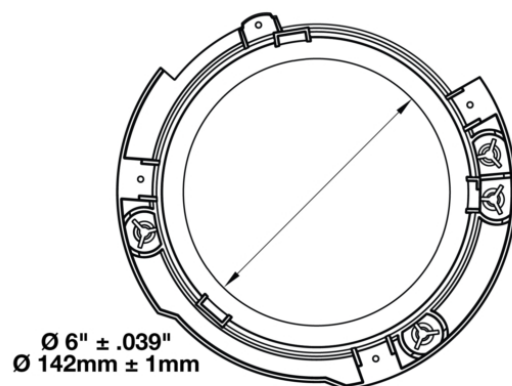

Single Mounting Ring (Left Hand Side) for 2017 Jeeps 7" Round Headlights

PRODUCT INFORMATION

Description	Single Mounting Ring (Left Hand Side) for 2017 Jeeps 7" Round Headlights
Height	200.00 mm / 7.87 in
Width	200.00 mm / 7.87 in
Depth	15.00 mm / 0.59 in
Shape	Round
Housing Material	Polycarbonate
Housing Color	Black
Shipping Weight	0.50 lbs / 0.23 kgs

PRODUCT DIMENSIONS

Left Hand Side

Print date: 2018-04-22

© 2018 J.W. Speaker Corporation • Germantown, WI U.S.A.
www.jwspeaker.com • speaker@jwspeaker.com • 262.251.6660

Single Mounting Ring (Left Hand Side) for 2017 Jeeps 7" Round Headlights