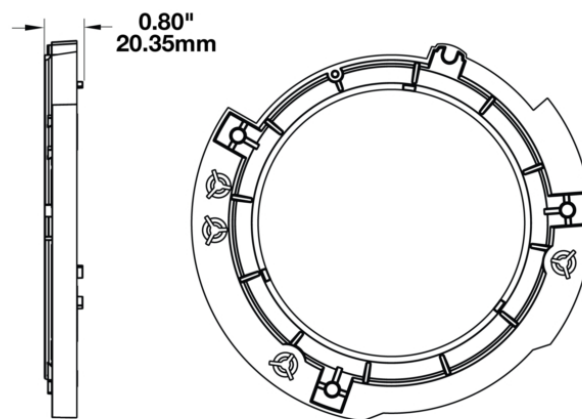

PRODUCT DIMENSIONS

Left Hand Side

Print date: 2018-02-21

© 2018 J.W. Speaker Corporation • Germantown, WI U.S.A.
www.jwspeaker.com • speaker@jwspeaker.com • 262.251.6660