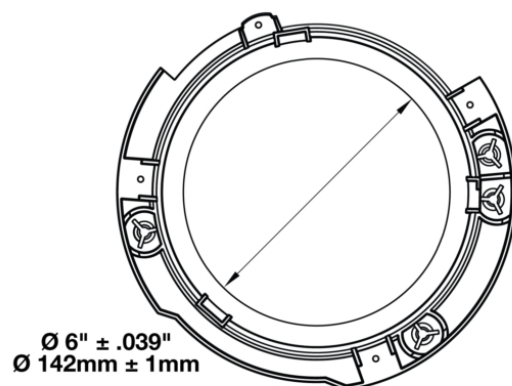

PRODUCT DIMENSIONS

Left Hand Side

Print date: 2018-08-17

© 2018 J.W. Speaker Corporation • Germantown, WI U.S.A.
www.jwspeaker.com • speaker@jwspeaker.com • 262.251.6660

J.W. SPEAKER
Engineered. Lighting. Solutions.