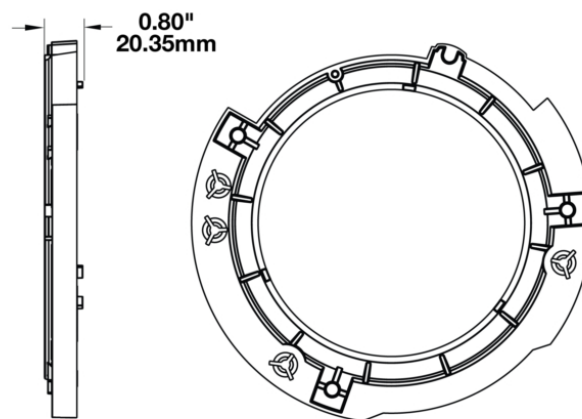

PRODUCT DIMENSIONS

Left Hand Side

Print date: 2018-06-25

© 2018 J.W. Speaker Corporation • Germantown, WI U.S.A.
www.jwspeaker.com • speaker@jwspeaker.com • 262.251.6660

J.W. SPEAKER
Engineered. Lighting. Solutions.