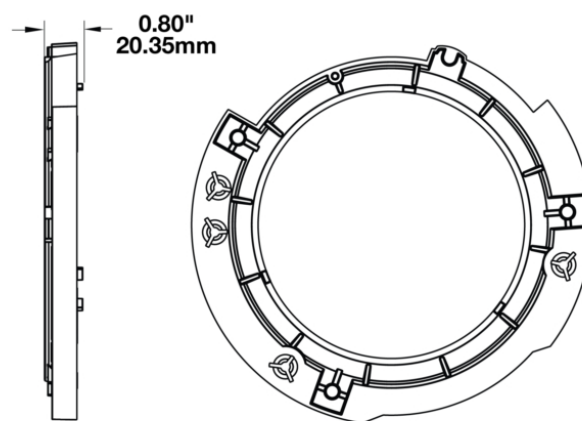

Single Mounting Ring (Left Hand Side) for 2017 Jeeps 7" Round Headlights

PRODUCT INFORMATION

Description	Single Mounting Ring (Left Hand Side) for 2017 Jeeps 7" Round Headlights
Height	200.00 mm / 7.87 in
Width	200.00 mm / 7.87 in
Depth	15.00 mm / 0.59 in
Shape	Round
Housing Material	Polycarbonate
Housing Color	Black
Shipping Weight	0.50 lbs / 0.23 kgs

PRODUCT DIMENSIONS

Left Hand Side

Print date: 2018-04-22

© 2018 J.W. Speaker Corporation • Germantown, WI U.S.A.
www.jwspeaker.com • speaker@jwspeaker.com • 262.251.6660

Single Mounting Ring (Left Hand Side) for 2017 Jeeps 7" Round Headlights