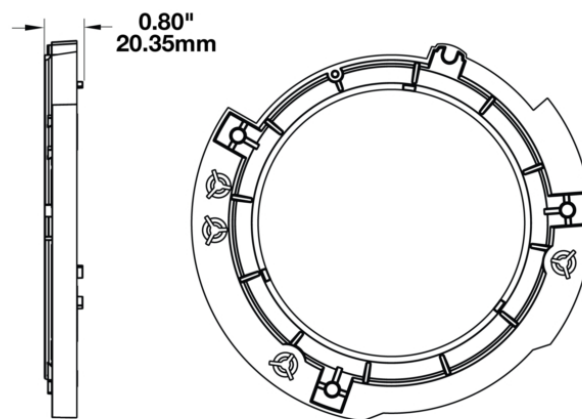

Single Mounting Ring (Left Hand Side) for 2017 Jeeps 7" Round Headlights

PRODUCT INFORMATION

Description	Single Mounting Ring (Left Hand Side) for 2017 Jeeps 7" Round Headlights
Height	200.00 mm / 7.87 in
Width	200.00 mm / 7.87 in
Depth	15.00 mm / 0.59 in
Shape	Round
Housing Material	Polycarbonate
Housing Color	Black
Shipping Weight	0.50 lbs / 0.23 kgs

PRODUCT DIMENSIONS

Left Hand Side

Print date: 2018-02-21

© 2018 J.W. Speaker Corporation • Germantown, WI U.S.A.
 www.jwspeaker.com • speaker@jwspeaker.com • 262.251.6660

Single Mounting Ring (Left Hand Side) for 2017 Jeeps 7" Round Headlights