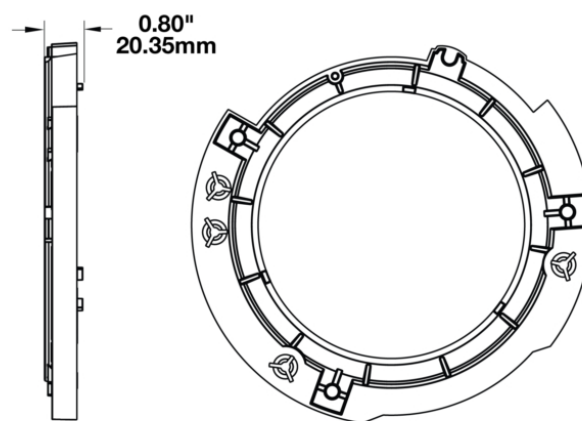

PRODUCT DIMENSIONS

Left Hand Side

Print date: 2018-08-17

© 2018 J.W. Speaker Corporation • Germantown, WI U.S.A.
www.jwspeaker.com • speaker@jwspeaker.com • 262.251.6660

J.W. SPEAKER
Engineered. Lighting. Solutions.