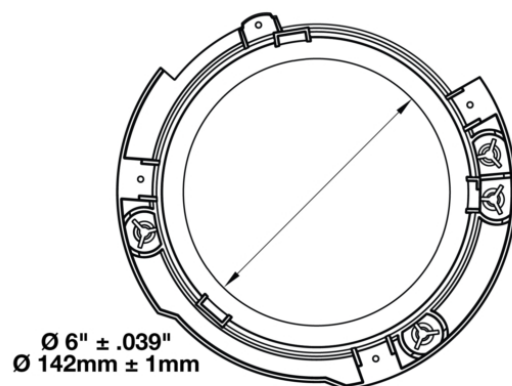

PRODUCT DIMENSIONS

Left Hand Side

Print date: 2018-06-25

© 2018 J.W. Speaker Corporation • Germantown, WI U.S.A.
www.jwspeaker.com • speaker@jwspeaker.com • 262.251.6660

J.W. SPEAKER
Engineered. Lighting. Solutions.