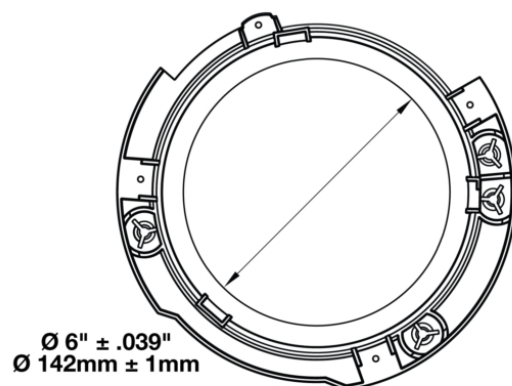

Single Mounting Ring (Left Hand Side) for 2017 Jeeps 7" Round Headlights

PRODUCT INFORMATION

Description	Single Mounting Ring (Left Hand Side) for 2017 Jeeps 7" Round Headlights
Height	200.00 mm / 7.87 in
Width	200.00 mm / 7.87 in
Depth	15.00 mm / 0.59 in
Shape	Round
Housing Material	Polycarbonate
Housing Color	Black
Shipping Weight	0.50 lbs / 0.23 kgs

PRODUCT DIMENSIONS

Left Hand Side

Print date: 2018-02-21

© 2018 J.W. Speaker Corporation • Germantown, WI U.S.A.
 www.jwspeaker.com • speaker@jwspeaker.com • 262.251.6660

Single Mounting Ring (Left Hand Side) for 2017 Jeeps 7" Round Headlights