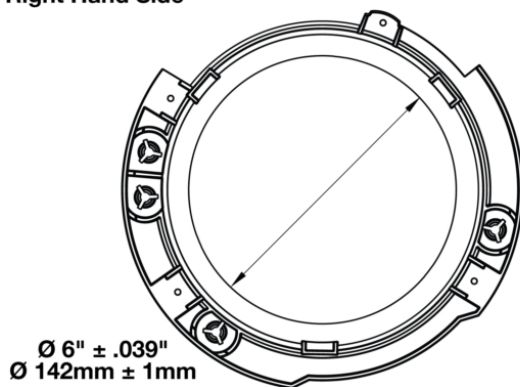

PRODUCT DIMENSIONS

Right Hand Side

Print date: 2018-04-22

© 2018 J.W. Speaker Corporation • Germantown, WI U.S.A.
www.jwspeaker.com • speaker@jwspeaker.com • 262.251.6660