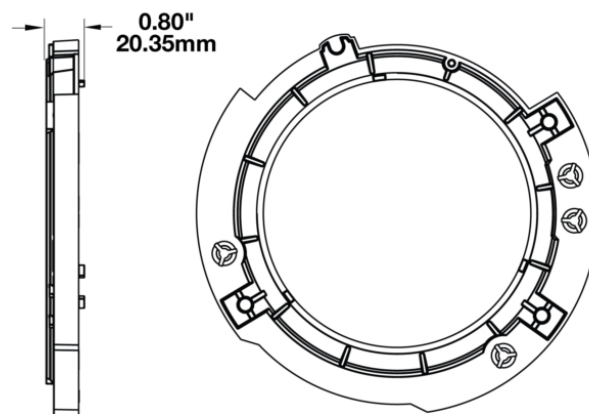

PRODUCT DIMENSIONS

Right Hand Side

Print date: 2018-06-25

© 2018 J.W. Speaker Corporation • Germantown, WI U.S.A.
www.jwspeaker.com • speaker@jwspeaker.com • 262.251.6660