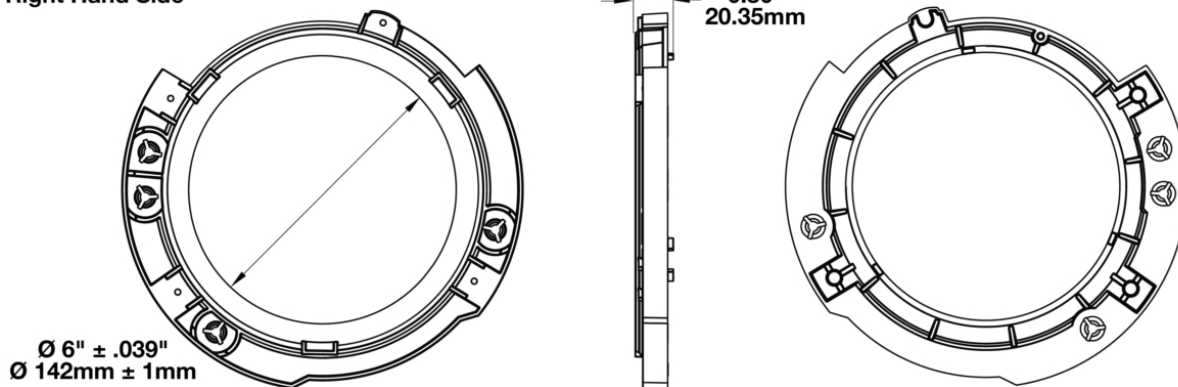

Single Mounting Ring (Right Hand Side) for 2017 Jeeps 7" Round Headlights

PRODUCT INFORMATION

Description	Single Mounting Ring (Right Hand Side) for 2017 Jeeps 7" Round Headlights
Height	200.00 mm / 7.87 in
Width	200.00 mm / 7.87 in
Depth	15.00 mm / 0.59 in
Shape	Round
Housing Material	Polycarbonate
Housing Color	Black
Shipping Weight	0.50 lbs / 0.23 kgs

PRODUCT DIMENSIONS

Right Hand Side

Print date: 2018-08-17

© 2018 J.W. Speaker Corporation • Germantown, WI U.S.A.
www.jwspeaker.com • speaker@jwspeaker.com • 262.251.6660

Single Mounting Ring (Right Hand Side) for 2017 Jeeps 7" Round Headlights