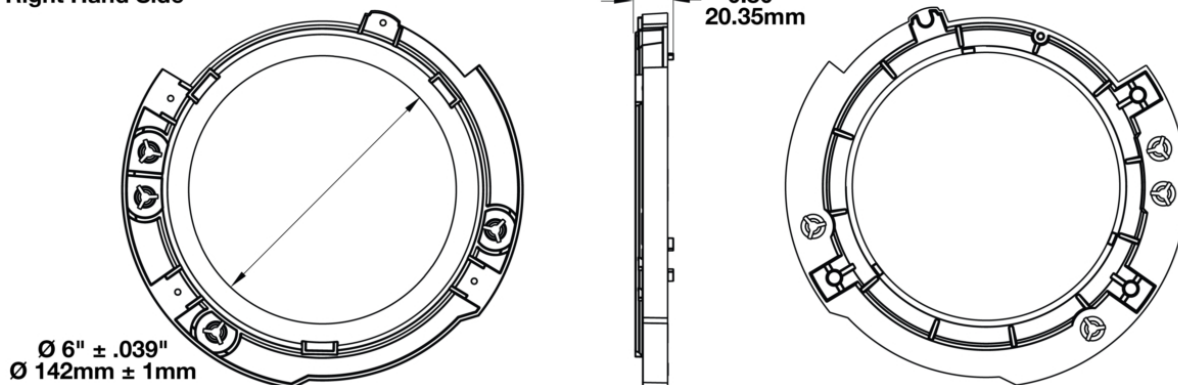

PRODUCT DIMENSIONS

Right Hand Side

Print date: 2018-11-14

© 2018 J.W. Speaker Corporation • Germantown, WI U.S.A.
www.jwspeaker.com • speaker@jwspeaker.com • 262.251.6660

J.W. SPEAKER
Engineered. Lighting. Solutions.