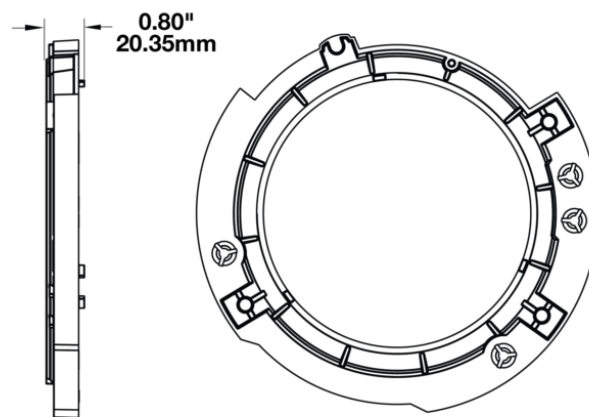

PRODUCT DIMENSIONS

Right Hand Side

Print date: 2018-04-22

© 2018 J.W. Speaker Corporation • Germantown, WI U.S.A.
www.jwspeaker.com • speaker@jwspeaker.com • 262.251.6660