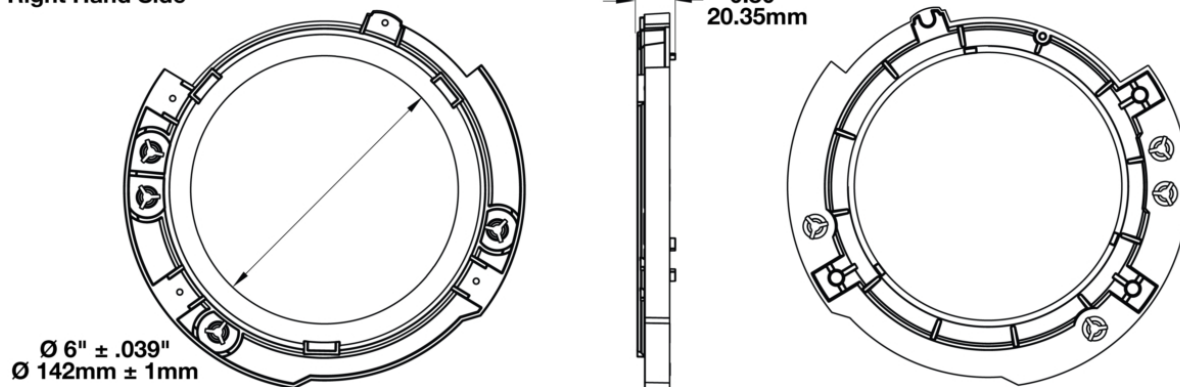

Single Mounting Ring (Right Hand Side) for 2017 Jeeps 7" Round Headlights

PRODUCT INFORMATION

Description	Single Mounting Ring (Right Hand Side) for 2017 Jeeps 7" Round Headlights
Height	200.00 mm / 7.87 in
Width	200.00 mm / 7.87 in
Depth	15.00 mm / 0.59 in
Shape	Round
Housing Material	Polycarbonate
Housing Color	Black
Shipping Weight	0.50 lbs / 0.23 kgs

PRODUCT DIMENSIONS

Right Hand Side

Print date: 2018-02-21

© 2018 J.W. Speaker Corporation • Germantown, WI U.S.A.
www.jwspeaker.com • speaker@jwspeaker.com • 262.251.6660

Single Mounting Ring (Right Hand Side) for 2017 Jeeps 7" Round Headlights