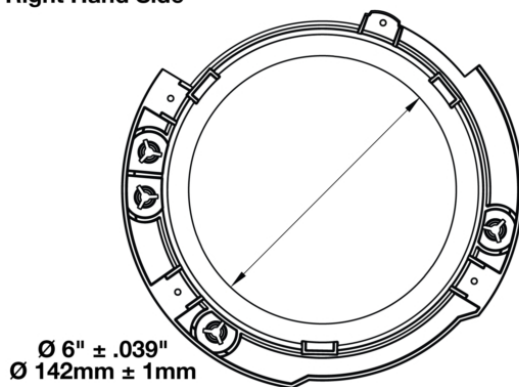

PRODUCT DIMENSIONS

Right Hand Side

Print date: 2018-06-25

© 2018 J.W. Speaker Corporation • Germantown, WI U.S.A.
www.jwspeaker.com • speaker@jwspeaker.com • 262.251.6660