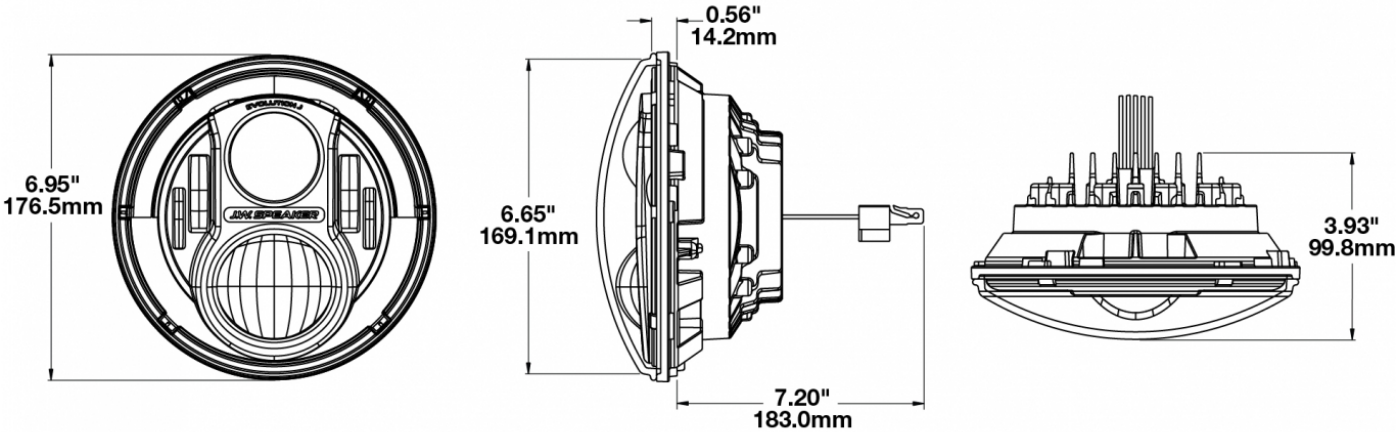

## PRODUCT INFORMATION

<b>Description</b>	12V DOT LED High & Low Beam Headlights with Carbon Fiber Bezel - 2 Light Kit
<b>Height</b>	176.53 mm / 6.95 in
<b>Width</b>	176.53 mm / 6.95 in
<b>Depth</b>	99.82 mm / 3.93 in
<b>Shape</b>	Round
<b>Outer Lens Material</b>	Polycarbonate
<b>Outer Lens Color</b>	Clear
<b>Housing Material</b>	Die-Cast Aluminum
<b>Housing Color</b>	Gray
<b>Bezel Color</b>	Black Carbon Fiber
<b>Retrofits</b>	7" round headlights or 2D1 PAR56
<b>Minimum Operating Temperature</b>	-40 °C / -40 °F
<b>Maximum Operating Temperature</b>	65 °C / 149 °F
<b>Connector or Wiring</b>	H13 Delphi 15326813
<b>Product Weight</b>	2.31 lbs / 1.05 kgs
<b>Shipping Weight</b>	6.55 lbs / 2.97 kgs

## PRODUCT DIMENSIONS