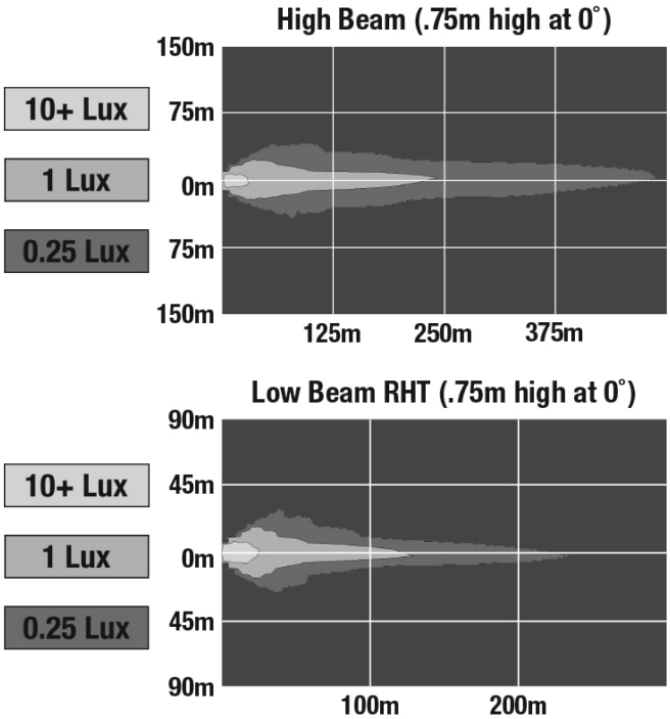

## ELECTRICAL SPECIFICATIONS

<b>Input Voltage</b>	12V DC
<b>Operating Voltage</b>	9-16V DC
<b>Transient Spike Protection</b>	150V Peak @ 1 HZ-100 Pulses
<b>Black Wire</b>	Ground
<b>White Wire</b>	High Beam
<b>Yellow Wire</b>	Low Beam
<b>Current Draw</b>	4.20A @ 12V DC (High Beam) 2.00A @ 12V DC (Low Beam)

## PHOTOMETRIC SPECIFICATIONS

<b>Raw Lumen Output</b>	3,200 (High Beam); 1,770 (Low Beam)
<b>Effective Lumen Output</b>	1,260 (High Beam); 750 (Low Beam)
<b>Candela Output</b>	71,500 (High Beam); 35,003 (Low Beam)
<b>Nominal LED Color Temperature</b>	5000 K
<b>Beam Pattern(s)</b>	Forward Lighting - High Beam (DOT) Forward Lighting - Low Beam (DOT)