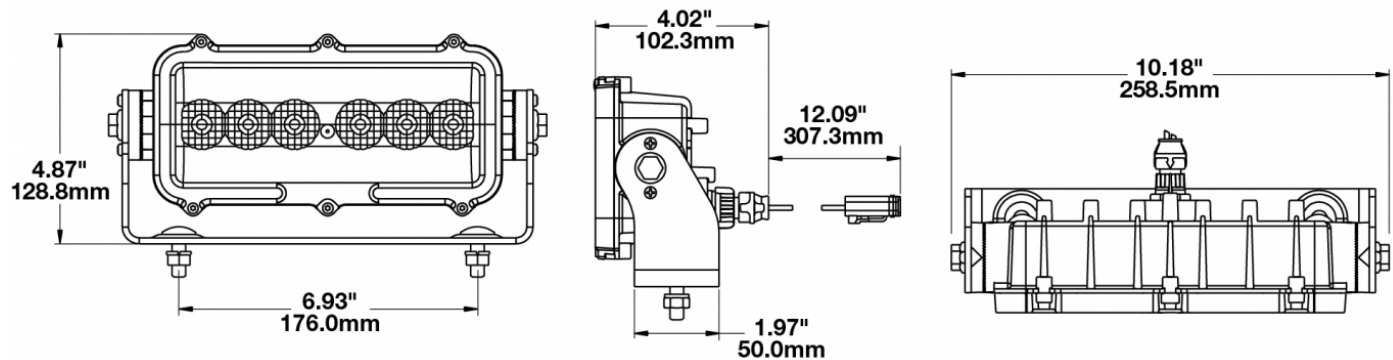

## PRODUCT INFORMATION

<b>Description</b>	12-24V LED White Work Light
<b>Height</b>	123.00 mm / 4.84 in
<b>Width</b>	258.00 mm / 10.16 in
<b>Depth</b>	102.00 mm / 4.02 in
<b>Shape</b>	Rectangular
<b>Outer Lens Material</b>	Glass
<b>Outer Lens Color</b>	Clear
<b>Housing Material</b>	Xenoy
<b>Housing Color</b>	Black
<b>Bezel Color</b>	Black
<b>Mounting Hardware Description</b>	(x2) M8-1.25 Mounting Bolt
<b>Mounting Type</b>	Universal Pedestal Mount
<b>Minimum Operating Temperature</b>	-40 °C / -40 °F
<b>Maximum Operating Temperature</b>	65 °C / 149 °F
<b>Connector or Wiring</b>	Integrated 2-Pin Deutsch Weatherproof Socket (DT04-2P)
<b>Mating Connector</b>	Integrated 2-Pin Deutsch Weatherproof Plug (DT06-2S)

## PRODUCT DIMENSIONS