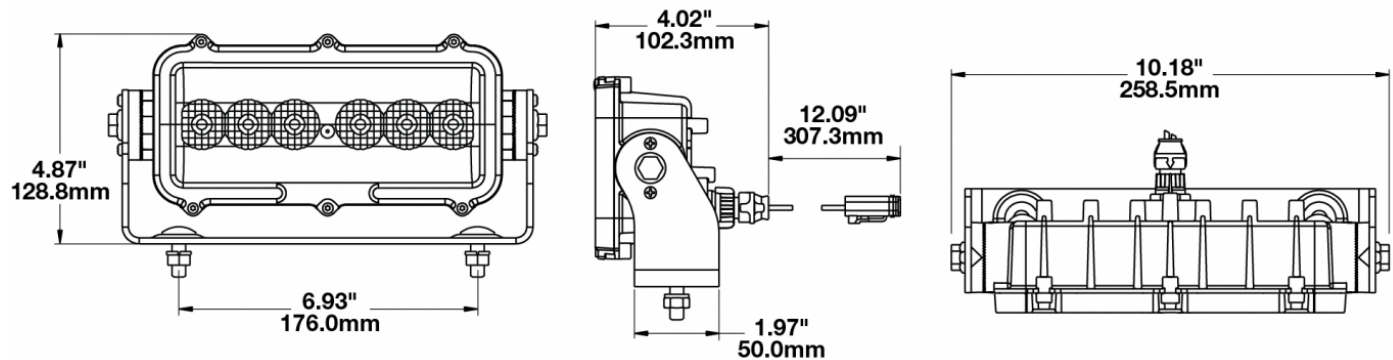

LED Work Light - Model 528

PRODUCT DIMENSIONS

ELECTRICAL SPECIFICATIONS

Input Voltage	12-24V DC
Operating Voltage	10-32V DC
Red Wire	Positive
Black Wire	Ground
Current Draw	1.60A @ 12V DC 0.85A @ 24V DC