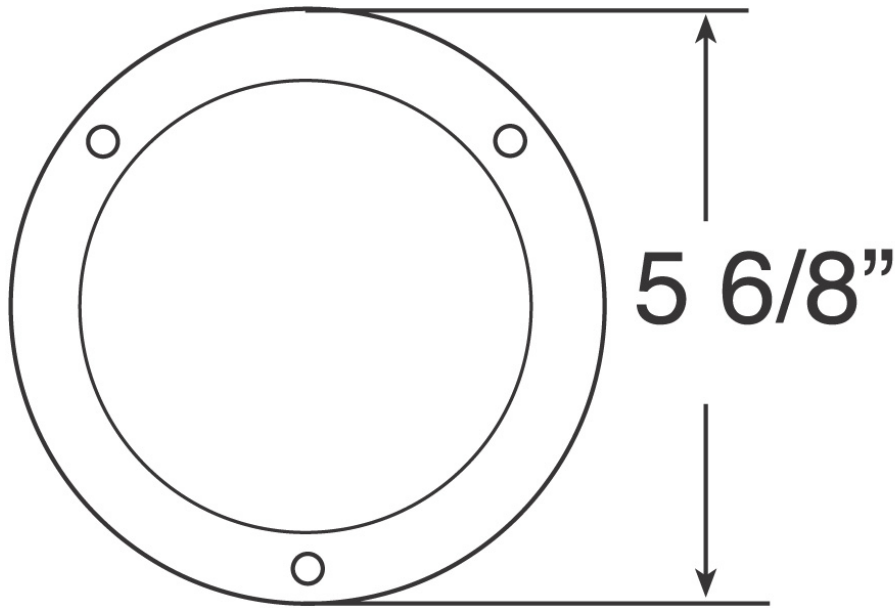

# 4" Round Chrome Plastic Trim Ring for Model 234

## PRODUCT INFORMATION

---

<b>Description</b>	4" Round Chrome Plastic Trim Ring for Model 234
<b>Height</b>	146.05 mm / 5.75 in
<b>Width</b>	146.05 mm / 5.75 in
<b>Shape</b>	Round
<b>Housing Material</b>	Plastic
<b>Housing Color</b>	Chrome
<b>Mounting Hardware Description</b>	(x3) Mounting Screws
<b>Product Weight</b>	0.00 lbs / 0 kgs
<b>Additional Information</b>	Fits 4" round flange-mounted lights. Attaches to rubber grommet with three tapered stainless mounting screws.

## PRODUCT DIMENSIONS