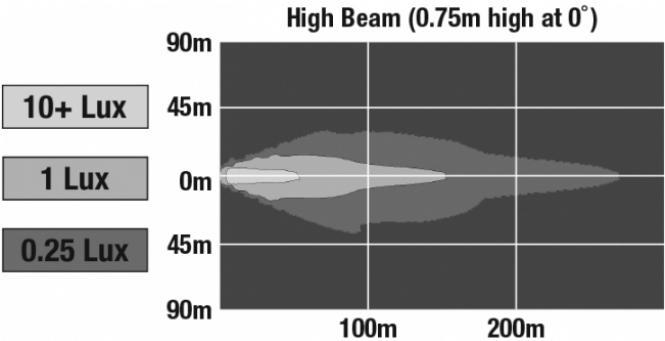

PHOTOMETRIC SPECIFICATIONS

Raw Lumen Output	2,250
Effective Lumen Output	898
Candela Output	73,200
Nominal LED Color Temperature	5000 K
Beam Pattern(s)	Forward Lighting - High Beam (DOT/ECE)

APPLICATIONS