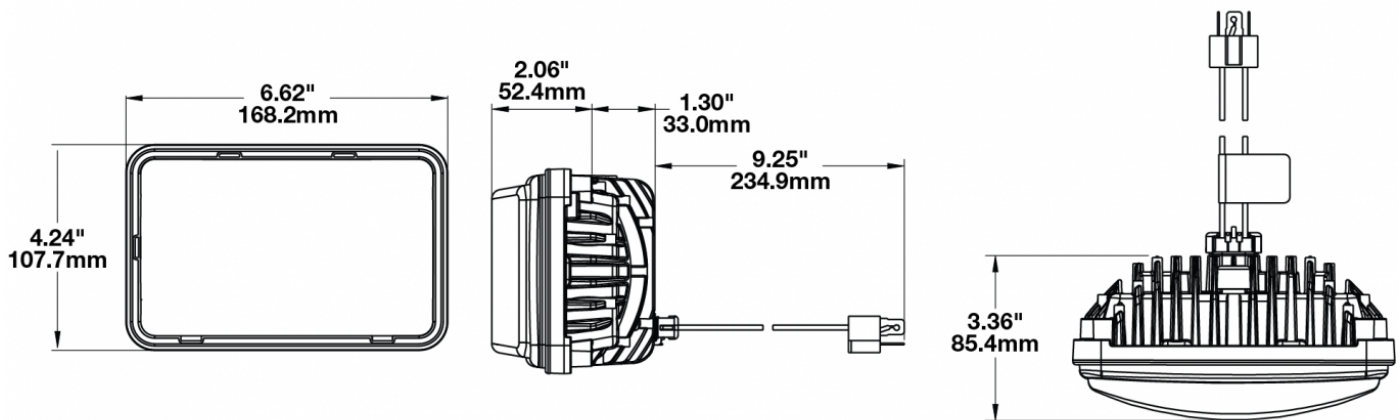

LED Headlights – Model 8800 Evolution 2

PRODUCT INFORMATION

Description	12-24V DOT/ECE LED High Beam Heated Headlight with Black Bezel
Height	107.19 mm / 4.22 in
Width	167.64 mm / 6.6 in
Depth	84.90 mm / 3.34 in
Shape	Rectangular
Outer Lens Material	Hardcoated Polycarbonate
Outer Lens Color	Clear
Housing Material	Die-Cast Aluminum
Housing Color	Black
Bezel Color	Black
Mounting Type	Low-Profile Panel Mount
Retrofits	1A1 and 2A1 (4" 1 6") sealed beams
Minimum Operating Temperature	-40 °C / -40 °F
Maximum Operating Temperature	65 °C / 149 °F
Connector or Wiring	H4 Connector - AMP (#172615-2)
Mating Connector	LH Terminal - AMP (#172795-1); RH Terminal - AMP (#172796-1)
Shipping Weight	2.30 lbs / 1.04 kgs

PRODUCT DIMENSIONS

ELECTRICAL SPECIFICATIONS

Input Voltage	12-24 V
Operating Voltage	9-32 V
Red Wire	High Beam
Black Wire	Ground
Current Draw	3.30A @ 12V 1.67A @ 24V

REGULATORY STANDARDS COMPLIANCE

Buy America Standards
Eco Friendly
IEC IP69K

PHOTOMETRIC SPECIFICATIONS

Raw Lumen Output	2,250
Effective Lumen Output	898
Candela Output	73,200
Nominal LED Color Temperature	5000 K
Beam Pattern(s)	Forward Lighting - High Beam (DOT/ECE)

APPLICATIONS