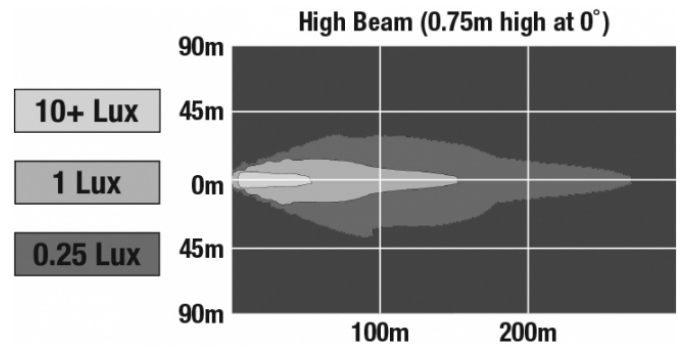

PHOTOMETRIC SPECIFICATIONS

Raw Lumen Output	2,250
Effective Lumen Output	898
Candela Output	73,200
Nominal LED Color Temperature	5000 K
Beam Pattern(s)	Forward Lighting - High Beam (DOT/ECE)

APPLICATIONS