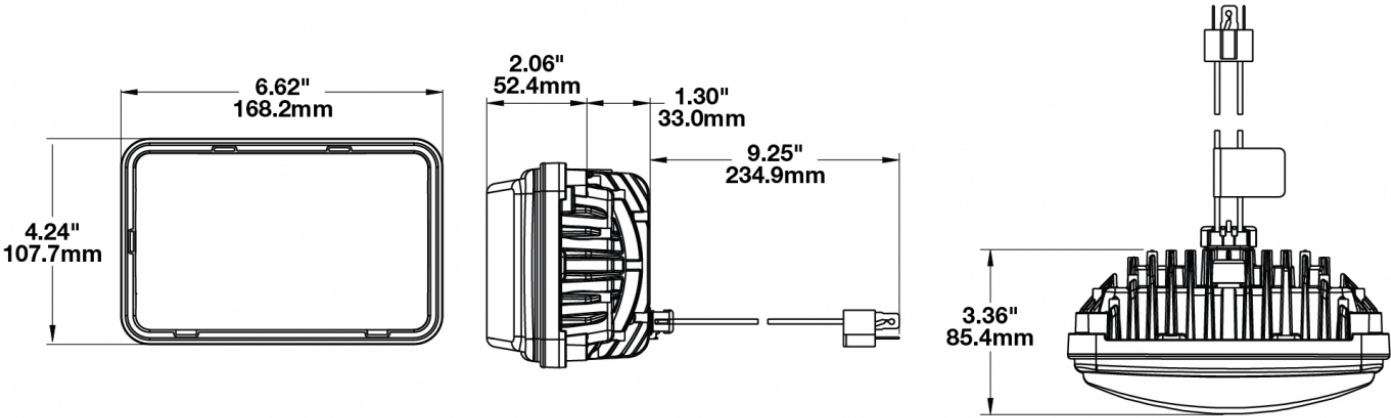

LED Headlights – Model 8800 Evolution 2

PRODUCT INFORMATION

Description	12-24V DOT/ECE LED High Beam Heated Headlight with Black Bezel
Height	107.19 mm / 4.22 in
Width	167.64 mm / 6.6 in
Depth	84.90 mm / 3.34 in
Shape	Rectangular
Outer Lens Material	Hardcoated Polycarbonate
Outer Lens Color	Clear
Housing Material	Die-Cast Aluminum
Housing Color	Black
Bezel Color	Black
Mounting Type	Low-Profile Panel Mount
Retrofits	1A1 and 2A1 (4" 1 6") sealed beams
Minimum Operating Temperature	-40 °C / -40 °F
Maximum Operating Temperature	65 °C / 149 °F
Connector or Wiring	H4 Connector - AMP (#172615-2)
Mating Connector	LH Terminal - AMP (#172795-1); RH Terminal - AMP (#172796-1)

PRODUCT DIMENSIONS

ELECTRICAL SPECIFICATIONS

Input Voltage	12-24 V
Operating Voltage	9-32 V
Red Wire	High Beam
Black Wire	Ground
Current Draw	3.30A @ 12V 1.67A @ 24V

REGULATORY STANDARDS COMPLIANCE

Buy America Standards
Eco Friendly
IEC IP69K

PHOTOMETRIC SPECIFICATIONS

Raw Lumen Output	2,250
Effective Lumen Output	898
Candela Output	73,200
Nominal LED Color Temperature	5000 K
Beam Pattern(s)	Forward Lighting - High Beam (DOT/ECE)

APPLICATIONS