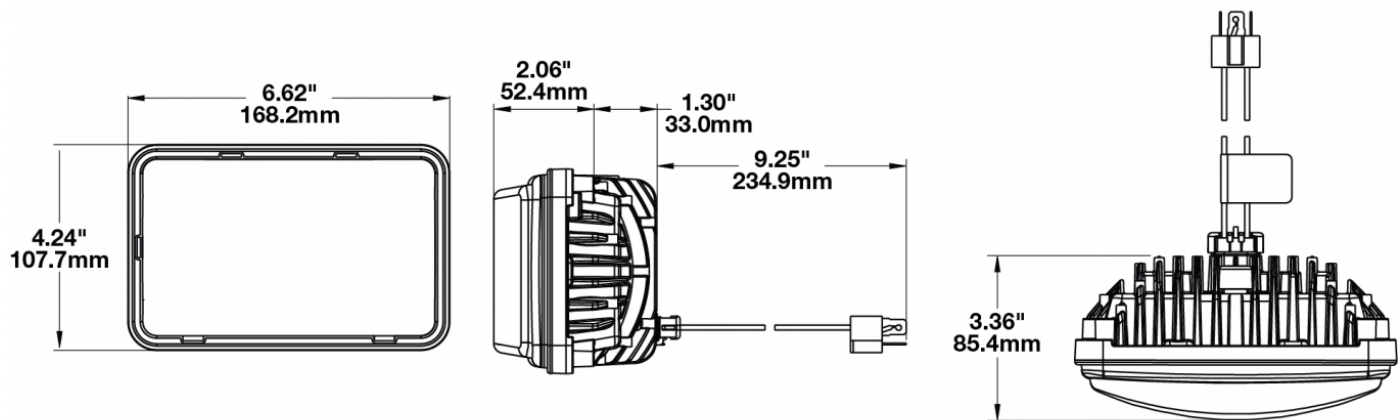

LED Headlights – Model 8800 Evolution 2

PRODUCT INFORMATION

Description	12-24V ECE LED LHT Low Beam Heated Headlight with Black Bezel
Height	107.19 mm / 4.22 in
Width	167.64 mm / 6.6 in
Depth	84.90 mm / 3.34 in
Shape	Rectangular
Outer Lens Material	Hardcoated Polycarbonate
Outer Lens Color	Clear
Housing Material	Die-Cast Aluminum
Housing Color	Black
Bezel Color	Black
Mounting Type	Low-Profile Panel Mount
Retrofits	1A1 and 2A1 (4" 1 6") sealed beams
Minimum Operating Temperature	-40 °C / -40 °F
Maximum Operating Temperature	65 °C / 149 °F
Connector or Wiring	H4 Connector - AMP (#172615-2)
Mating Connector	LH Terminal - AMP (#172795-1); RH Terminal - AMP (#172796-1)
Shipping Weight	2.30 lbs / 1.04 kgs

PRODUCT DIMENSIONS

ELECTRICAL SPECIFICATIONS

Input Voltage	12-24V DC
Operating Voltage	9-32V DC
White Wire	Low Beam
Black Wire	Ground
Yellow Wire	Low Beam
Current Draw	3.30A @ 12V DC 1.67A @ 24V DC

REGULATORY STANDARDS COMPLIANCE

J.W. SPEAKER
Engineered. Lighting. Solutions.

LED Headlights – Model 8800 Evolution 2

PHOTOMETRIC SPECIFICATIONS

Raw Lumen Output	2,830
Effective Lumen Output	782
Candela Output	29,800
Nominal LED Color Temperature	5000 K
Beam Pattern(s)	Forward Lighting - Low Beam (ECE Left Hand)