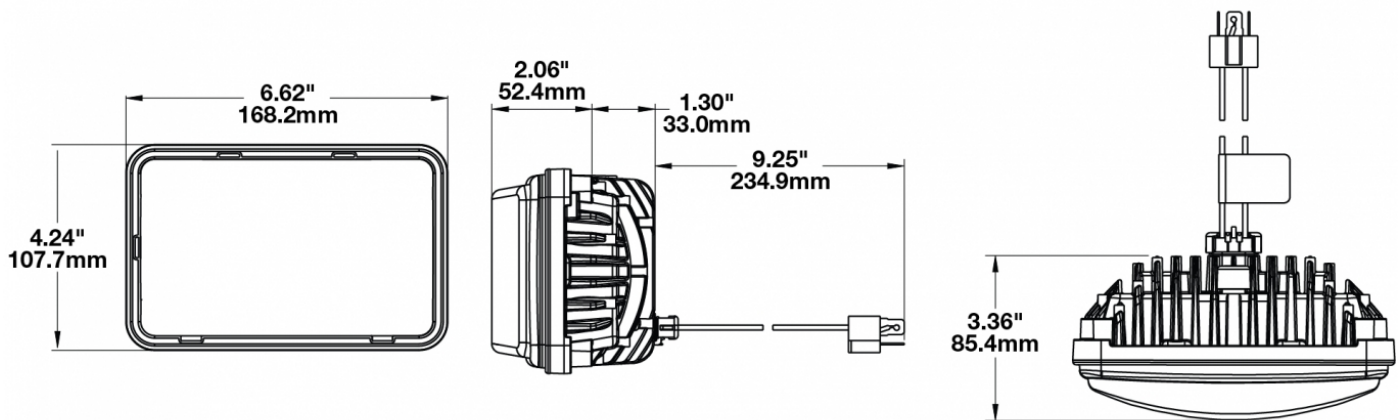

LED Headlights – Model 8800 Evolution 2

PRODUCT DIMENSIONS

ELECTRICAL SPECIFICATIONS

Input Voltage	12-24V DC
Operating Voltage	9-32V DC
White Wire	Low Beam
Black Wire	Ground
Yellow Wire	Low Beam
Current Draw	3.30A @ 12V DC 1.67A @ 24V DC