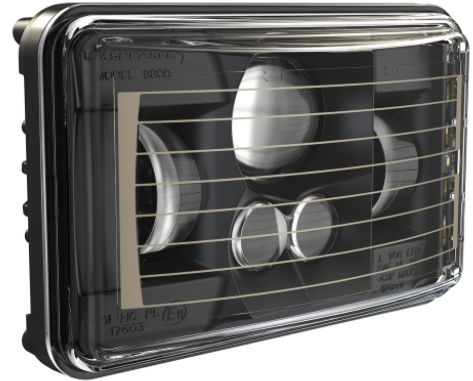

LED Headlights – Model 8800 Evolution 2

PRODUCT INFORMATION

Description	12-24V ECE LED LHT Low Beam Heated Headlight with Black Bezel
Height	107.19 mm / 4.22 in
Width	167.64 mm / 6.6 in
Depth	84.90 mm / 3.34 in
Shape	Rectangular
Outer Lens Material	Hardcoated Polycarbonate
Outer Lens Color	Clear
Housing Material	Die-Cast Aluminum
Housing Color	Black
Bezel Color	Black
Mounting Type	Low-Profile Panel Mount
Retrofits	1A1 and 2A1 (4" 1 6") sealed beams
Minimum Operating Temperature	-40 °C / -40 °F
Maximum Operating Temperature	65 °C / 149 °F
Connector or Wiring	H4 Connector - AMP (#172615-2)
Mating Connector	LH Terminal - AMP (#172795-1); RH Terminal - AMP (#172796-1)
Shipping Weight	2.30 lbs / 1.04 kgs

PRODUCT DIMENSIONS

ELECTRICAL SPECIFICATIONS

Input Voltage	12-24V DC
Operating Voltage	9-32V DC
White Wire	Low Beam
Black Wire	Ground
Yellow Wire	Low Beam
Current Draw	3.30A @ 12V DC 1.67A @ 24V DC

REGULATORY STANDARDS COMPLIANCE

J.W. SPEAKER
Engineered. Lighting. Solutions.

LED Headlights – Model 8800 Evolution 2

PHOTOMETRIC SPECIFICATIONS

Raw Lumen Output	2,830
Effective Lumen Output	782
Candela Output	29,800
Nominal LED Color Temperature	5000 K
Beam Pattern(s)	Forward Lighting - Low Beam (ECE Left Hand)