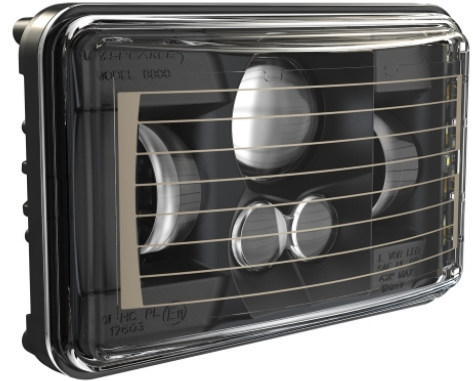

LED Headlights – Model 8800 Evolution 2

PRODUCT INFORMATION

Description	12-24V ECE LED LHT Low Beam Heated Headlight with Black Bezel
Height	107.19 mm / 4.22 in
Width	167.64 mm / 6.6 in
Depth	84.90 mm / 3.34 in
Shape	Rectangular
Outer Lens Material	Hardcoated Polycarbonate
Outer Lens Color	Clear
Housing Material	Die-Cast Aluminum
Housing Color	Black
Bezel Color	Black
Mounting Type	Low-Profile Panel Mount
Retrofits	1A1 and 2A1 (4" 1 6") sealed beams
Minimum Operating Temperature	-40 °C / -40 °F
Maximum Operating Temperature	65 °C / 149 °F
Connector or Wiring	H4 Connector - AMP (#172615-2)
Mating Connector	LH Terminal - AMP (#172795-1); RH Terminal - AMP (#172796-1)

PRODUCT DIMENSIONS

ELECTRICAL SPECIFICATIONS

Input Voltage	12-24V DC
Operating Voltage	9-32V DC
White Wire	Low Beam
Black Wire	Ground
Yellow Wire	Low Beam
Current Draw	3.30A @ 12V DC 1.67A @ 24V DC

REGULATORY STANDARDS COMPLIANCE

J.W. SPEAKER
Engineered. Lighting. Solutions.

LED Headlights – Model 8800 Evolution 2

PHOTOMETRIC SPECIFICATIONS

Raw Lumen Output	3,000
Effective Lumen Output	782
Candela Output	29,800
Nominal LED Color Temperature	5000 K
Beam Pattern(s)	Forward Lighting - Low Beam (ECE Left Hand)