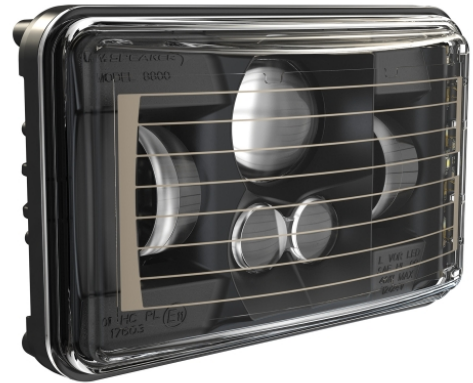

# LED Headlights – Model 8800 Evolution 2

## PRODUCT INFORMATION

<b>Description</b>	12-24V ECE LED LHT Low Beam Heated Headlight with Black Bezel
<b>Height</b>	107.19 mm / 4.22 in
<b>Width</b>	167.64 mm / 6.6 in
<b>Depth</b>	84.90 mm / 3.34 in
<b>Shape</b>	Rectangular
<b>Outer Lens Material</b>	Hardcoated Polycarbonate
<b>Outer Lens Color</b>	Clear
<b>Housing Material</b>	Die-Cast Aluminum
<b>Housing Color</b>	Black
<b>Bezel Color</b>	Black
<b>Mounting Type</b>	Low-Profile Panel Mount
<b>Retrofits</b>	1A1 and 2A1 (4" 1 6") sealed beams
<b>Minimum Operating Temperature</b>	-40 °C / -40 °F
<b>Maximum Operating Temperature</b>	65 °C / 149 °F
<b>Connector or Wiring</b>	H4 Connector - AMP (#172615-2)
<b>Mating Connector</b>	LH Terminal - AMP (#172795-1); RH Terminal - AMP (#172796-1)
<b>Shipping Weight</b>	2.30 lbs / 1.04 kgs