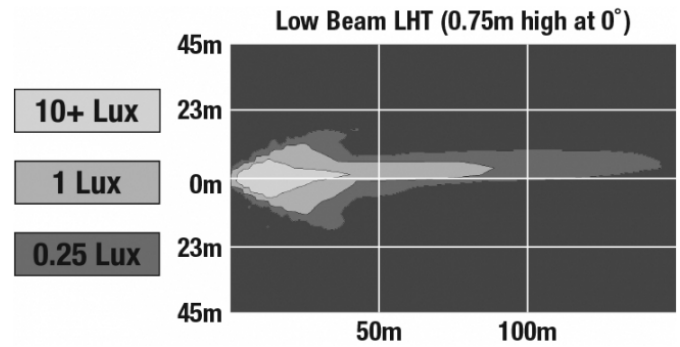

J.W. SPEAKER
Engineered. Lighting. Solutions.

LED Headlights – Model 8800 Evolution 2

PHOTOMETRIC SPECIFICATIONS

Raw Lumen Output	2,830
Effective Lumen Output	782
Candela Output	29,800
Nominal LED Color Temperature	5000 K
Beam Pattern(s)	Forward Lighting - Low Beam (ECE Left Hand)