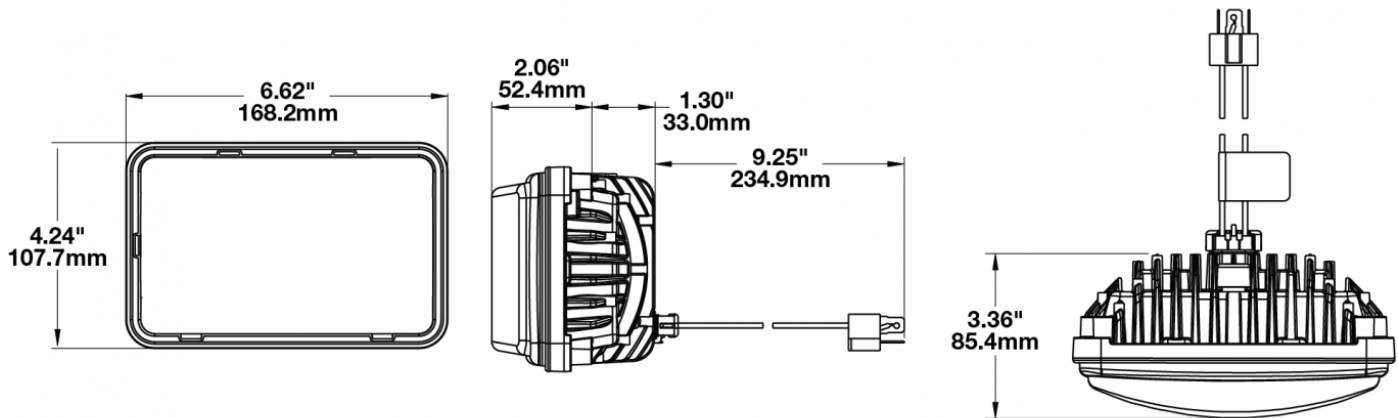

LED Headlights – Model 8800 Evolution 2

PRODUCT DIMENSIONS

ELECTRICAL SPECIFICATIONS

Input Voltage	12-24V DC
Operating Voltage	9-32V DC
White Wire	Low Beam
Black Wire	Ground
Yellow Wire	Low Beam
Current Draw	3.30A @ 12V DC 1.67A @ 24V DC