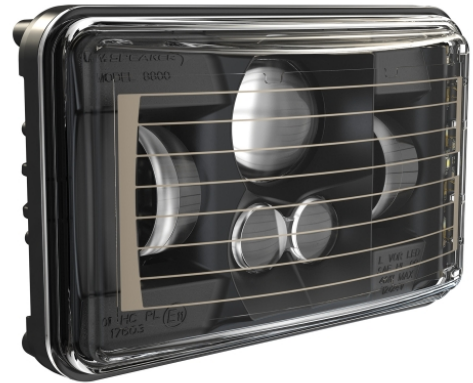

# LED Headlights – Model 8800 Evolution 2

## PRODUCT INFORMATION

<b>Description</b>	12-24V DOT/ECE LED RHT Low Beam Heated Headlight with Black Bezel
<b>Height</b>	107.19 mm / 4.22 in
<b>Width</b>	167.64 mm / 6.6 in
<b>Depth</b>	84.90 mm / 3.34 in
<b>Shape</b>	Rectangular
<b>Outer Lens Material</b>	Hardcoated Polycarbonate
<b>Outer Lens Color</b>	Clear
<b>Housing Material</b>	Die-Cast Aluminum
<b>Housing Color</b>	Black
<b>Bezel Color</b>	Black
<b>Mounting Type</b>	Low-Profile Panel Mount
<b>Retrofits</b>	1A1 and 2A1 (4" 1 6") sealed beams
<b>Minimum Operating Temperature</b>	-40 °C / -40 °F
<b>Maximum Operating Temperature</b>	65 °C / 149 °F
<b>Connector or Wiring</b>	H4 Connector - AMP (#172615-2)
<b>Mating Connector</b>	LH Terminal - AMP (#172795-1); RH Terminal - AMP (#172796-1)
<b>Shipping Weight</b>	2.30 lbs / 1.04 kgs