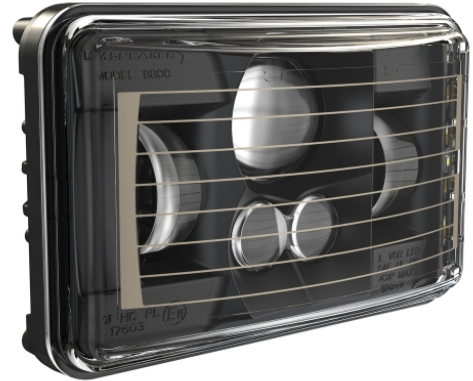

LED Headlights – Model 8800 Evolution 2

PRODUCT INFORMATION

Description	12-24V DOT/ECE LED RHT Low Beam Heated Headlight with Black Bezel
Height	107.19 mm / 4.22 in
Width	167.64 mm / 6.6 in
Depth	84.90 mm / 3.34 in
Shape	Rectangular
Outer Lens Material	Hardcoated Polycarbonate
Outer Lens Color	Clear
Housing Material	Die-Cast Aluminum
Housing Color	Black
Bezel Color	Black
Mounting Type	Low-Profile Panel Mount
Retrofits	1A1 and 2A1 (4" 1 6") sealed beams
Minimum Operating Temperature	-40 °C / -40 °F
Maximum Operating Temperature	65 °C / 149 °F
Connector or Wiring	H4 Connector - AMP (#172615-2)
Mating Connector	LH Terminal - AMP (#172795-1); RH Terminal - AMP (#172796-1)
Shipping Weight	2.30 lbs / 1.04 kgs

PRODUCT DIMENSIONS

ELECTRICAL SPECIFICATIONS

Input Voltage	12-24V DC
Operating Voltage	9-32V DC
White Wire	Low Beam
Black Wire	Ground
Yellow Wire	Low Beam
Current Draw	3.30A @ 12V DC 1.67A @ 24V DC

REGULATORY STANDARDS COMPLIANCE

LED Headlights – Model 8800 Evolution 2

PHOTOMETRIC SPECIFICATIONS

Raw Lumen Output	2,830
Effective Lumen Output	782
Candela Output	29,800
Nominal LED Color Temperature	5000 K
Beam Pattern(s)	Forward Lighting - Low Beam (DOT) Forward Lighting - Low Beam (ECE Right Hand)