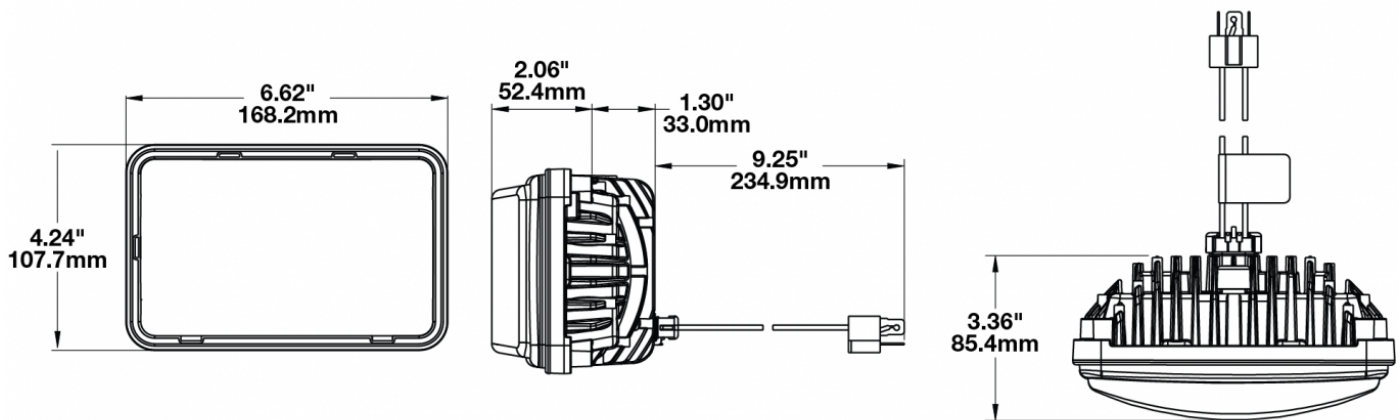

LED Headlights – Model 8800 Evolution 2

PRODUCT INFORMATION

Description	12-24V DOT/ECE LED RHT Low Beam Heated Headlight with Black Bezel
Height	107.19 mm / 4.22 in
Width	167.64 mm / 6.6 in
Depth	84.90 mm / 3.34 in
Shape	Rectangular
Outer Lens Material	Hardcoated Polycarbonate
Outer Lens Color	Clear
Housing Material	Die-Cast Aluminum
Housing Color	Black
Bezel Color	Black
Mounting Type	Low-Profile Panel Mount
Retrofits	1A1 and 2A1 (4" 1 6") sealed beams
Minimum Operating Temperature	-40 °C / -40 °F
Maximum Operating Temperature	65 °C / 149 °F
Connector or Wiring	H4 Connector - AMP (#172615-2)
Mating Connector	LH Terminal - AMP (#172795-1); RH Terminal - AMP (#172796-1)
Shipping Weight	2.30 lbs / 1.04 kgs

PRODUCT DIMENSIONS

ELECTRICAL SPECIFICATIONS

Input Voltage	12-24V DC
Operating Voltage	9-32V DC
White Wire	Low Beam
Black Wire	Ground
Yellow Wire	Low Beam
Current Draw	3.30A @ 12V DC 1.67A @ 24V DC

REGULATORY STANDARDS COMPLIANCE

LED Headlights – Model 8800 Evolution 2

PHOTOMETRIC SPECIFICATIONS

Raw Lumen Output	2,830
Effective Lumen Output	782
Candela Output	29,800
Nominal LED Color Temperature	5000 K
Beam Pattern(s)	Forward Lighting - Low Beam (DOT) Forward Lighting - Low Beam (ECE Right Hand)