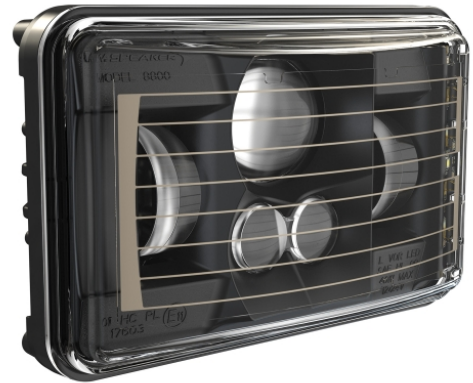

# LED Headlights – Model 8800 Evolution 2

## PRODUCT INFORMATION

<b>Description</b>	12-24V DOT/ECE LED RHT Low Beam Heated Headlight with Black Bezel
<b>Height</b>	107.19 mm / 4.22 in
<b>Width</b>	167.64 mm / 6.6 in
<b>Depth</b>	84.90 mm / 3.34 in
<b>Shape</b>	Rectangular
<b>Outer Lens Material</b>	Hardcoated Polycarbonate
<b>Outer Lens Color</b>	Clear
<b>Housing Material</b>	Die-Cast Aluminum
<b>Housing Color</b>	Black
<b>Bezel Color</b>	Black
<b>Mounting Type</b>	Low-Profile Panel Mount
<b>Retrofits</b>	1A1 and 2A1 (4" 1 6") sealed beams
<b>Minimum Operating Temperature</b>	-40 °C / -40 °F
<b>Maximum Operating Temperature</b>	65 °C / 149 °F
<b>Connector or Wiring</b>	H4 Connector - AMP (#172615-2)
<b>Mating Connector</b>	LH Terminal - AMP (#172795-1); RH Terminal - AMP (#172796-1)