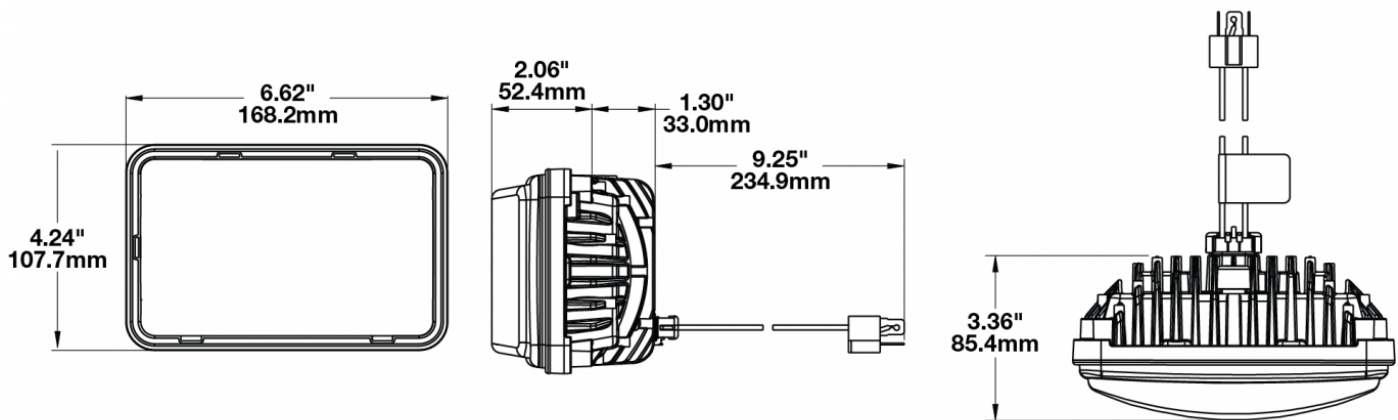

## PRODUCT INFORMATION

<b>Description</b>	12-24V DOT/ECE LED RHT Low Beam Heated Headlight with Black Bezel
<b>Height</b>	107.19 mm / 4.22 in
<b>Width</b>	167.64 mm / 6.6 in
<b>Depth</b>	84.90 mm / 3.34 in
<b>Shape</b>	Rectangular
<b>Outer Lens Material</b>	Hardcoated Polycarbonate
<b>Outer Lens Color</b>	Clear
<b>Housing Material</b>	Die-Cast Aluminum
<b>Housing Color</b>	Black
<b>Bezel Color</b>	Black
<b>Mounting Type</b>	Low-Profile Panel Mount
<b>Retrofits</b>	1A1 and 2A1 (4" 1 6") sealed beams
<b>Minimum Operating Temperature</b>	-40 °C / -40 °F
<b>Maximum Operating Temperature</b>	65 °C / 149 °F
<b>Connector or Wiring</b>	H4 Connector - AMP (#172615-2)
<b>Mating Connector</b>	LH Terminal - AMP (#172795-1); RH Terminal - AMP (#172796-1)

## PRODUCT DIMENSIONS