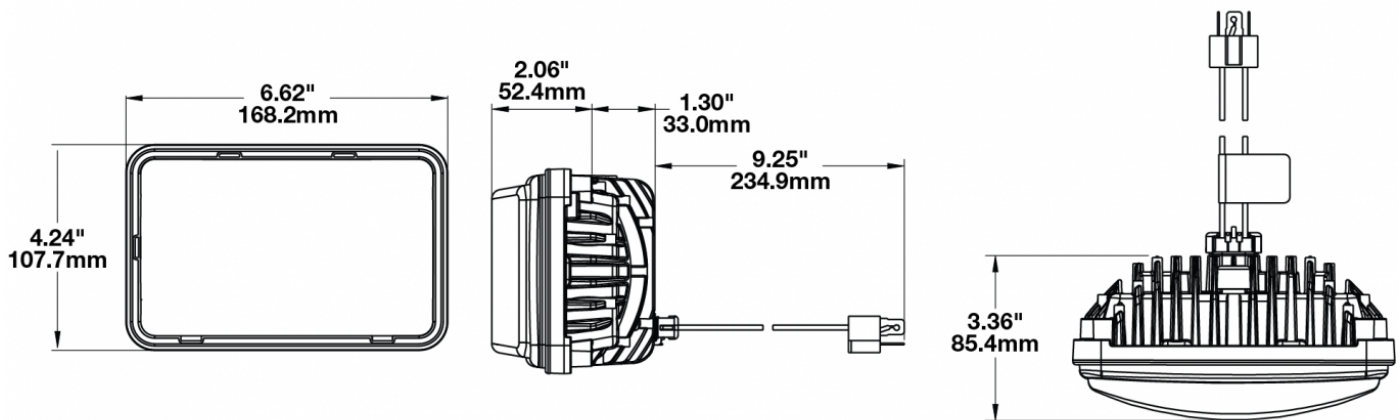

LED Headlights – Model 8800 Evolution 2

PRODUCT INFORMATION

Description	12-24V DOT/ECE LED High Beam Headlight with Black Bezel
Height	107.19 mm / 4.22 in
Width	167.64 mm / 6.6 in
Depth	84.90 mm / 3.34 in
Shape	Rectangular
Outer Lens Material	Hardcoated Polycarbonate
Outer Lens Color	Clear
Housing Material	Die-Cast Aluminum
Housing Color	Black
Bezel Color	Black
Mounting Type	Low-Profile Panel Mount
Retrofits	1A1 and 2A1 (4" 1 6") sealed beams
Minimum Operating Temperature	-40 °C / -40 °F
Maximum Operating Temperature	65 °C / 149 °F
Connector or Wiring	H4 Connector - AMP (#172615-2)
Mating Connector	LH Terminal - AMP (#172795-1); RH Terminal - AMP (#172796-1)
Shipping Weight	2.30 lbs / 1.04 kgs

PRODUCT DIMENSIONS

ELECTRICAL SPECIFICATIONS

Input Voltage	12-24 V
Operating Voltage	9-32 V
Red Wire	High Beam
Black Wire	Ground
Current Draw	2.10A @ 12V 1.00A @ 24V

REGULATORY STANDARDS COMPLIANCE

Buy America Standards
Eco Friendly
IEC IP69K

PHOTOMETRIC SPECIFICATIONS

Raw Lumen Output	2,250
Effective Lumen Output	898
Candela Output	73,200
Nominal LED Color Temperature	5000 K
Beam Pattern(s)	Forward Lighting - High Beam (DOT/ECE)

APPLICATIONS