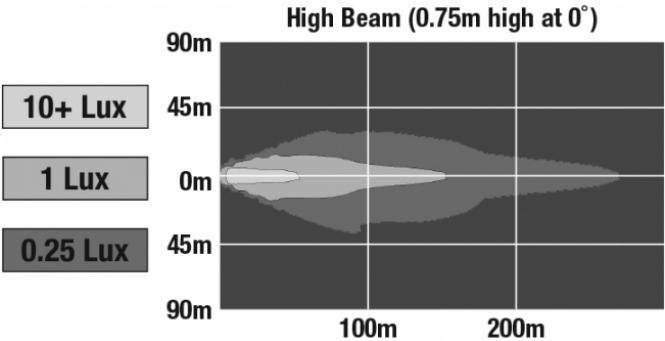

LED Headlights – Model 8800 Evolution 2

PRODUCT INFORMATION

Description	12-24V DOT/ECE LED High Beam Headlight with Black Bezel
Height	107.19 mm / 4.22 in
Width	167.64 mm / 6.6 in
Depth	84.90 mm / 3.34 in
Shape	Rectangular
Outer Lens Material	Hardcoated Polycarbonate
Outer Lens Color	Clear
Housing Material	Die-Cast Aluminum
Housing Color	Black
Bezel Color	Black
Mounting Type	Low-Profile Panel Mount
Retrofits	1A1 and 2A1 (4" 1 6") sealed beams
Minimum Operating Temperature	-40 °C / -40 °F
Maximum Operating Temperature	65 °C / 149 °F
Connector or Wiring	H4 Connector - AMP (#172615-2)
Mating Connector	LH Terminal - AMP (#172795-1); RH Terminal - AMP (#172796-1)
Shipping Weight	2.30 lbs / 1.04 kgs

PHOTOMETRIC SPECIFICATIONS

Raw Lumen Output	2,250
Effective Lumen Output	898
Candela Output	73,200
Nominal LED Color Temperature	5000 K
Beam Pattern(s)	Forward Lighting - High Beam (DOT/ECE)

APPLICATIONS