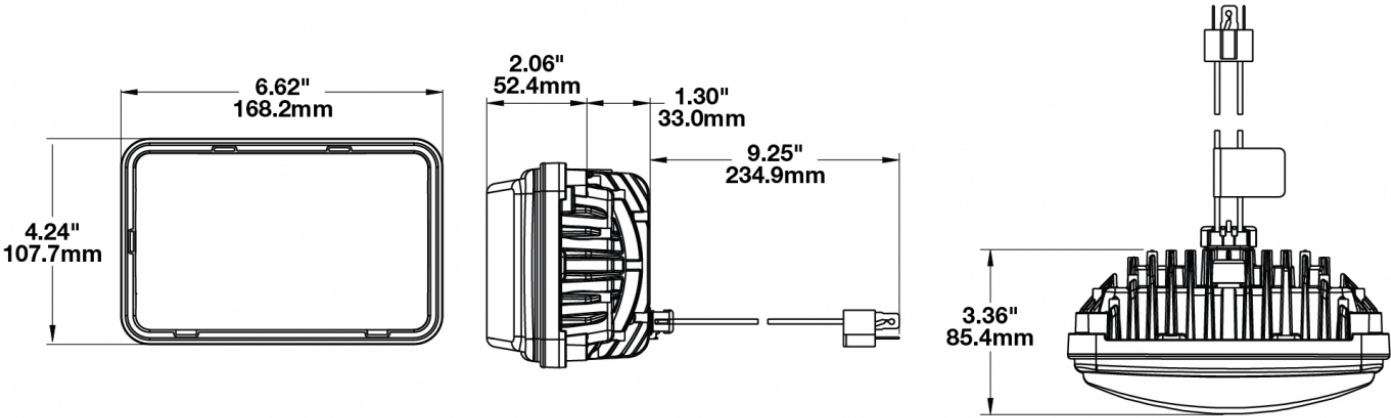

LED Headlights – Model 8800 Evolution 2

PRODUCT INFORMATION

Description	12-24V DOT/ECE LED High Beam Headlight with Black Bezel
Height	107.19 mm / 4.22 in
Width	167.64 mm / 6.6 in
Depth	84.90 mm / 3.34 in
Shape	Rectangular
Outer Lens Material	Hardcoated Polycarbonate
Outer Lens Color	Clear
Housing Material	Die-Cast Aluminum
Housing Color	Black
Bezel Color	Black
Mounting Type	Low-Profile Panel Mount
Retrofits	1A1 and 2A1 (4" 1 6") sealed beams
Minimum Operating Temperature	-40 °C / -40 °F
Maximum Operating Temperature	65 °C / 149 °F
Connector or Wiring	H4 Connector - AMP (#172615-2)
Mating Connector	LH Terminal - AMP (#172795-1); RH Terminal - AMP (#172796-1)
Product Weight	1.90 lbs / 0.86 kgs
Shipping Weight	2.30 lbs / 1.04 kgs

PRODUCT DIMENSIONS

ELECTRICAL SPECIFICATIONS

Input Voltage	12-24 V
Operating Voltage	9-32 V
Red Wire	High Beam
Black Wire	Ground
Current Draw	2.10A @ 12V 1.00A @ 24V

REGULATORY STANDARDS COMPLIANCE

Buy America Standards
Eco Friendly
IEC IP69K

PHOTOMETRIC SPECIFICATIONS

Raw Lumen Output	2,250
Effective Lumen Output	898
Candela Output	73,200
Nominal LED Color Temperature	5000 K
Beam Pattern(s)	Forward Lighting - High Beam (DOT/ECE)

APPLICATIONS