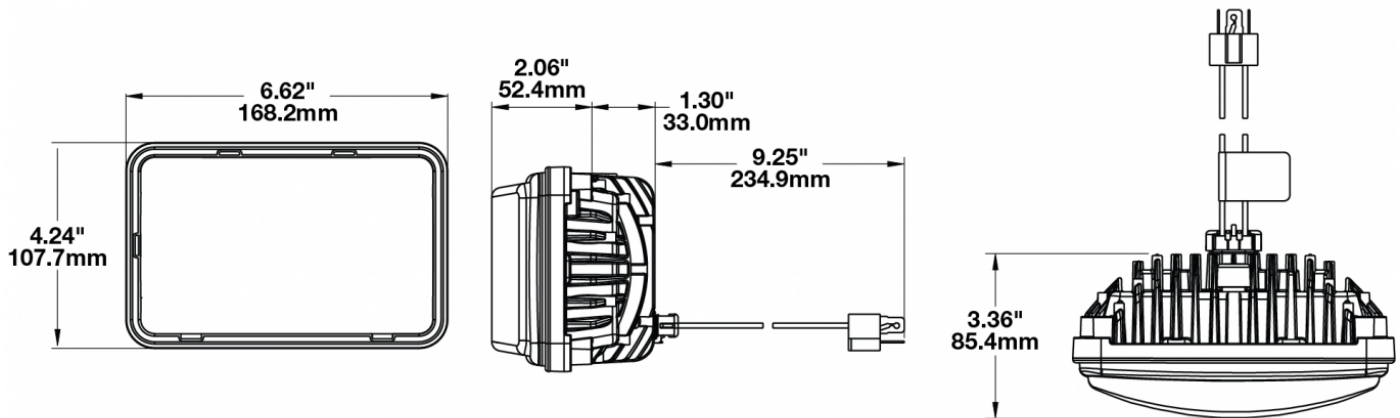

## PRODUCT INFORMATION

<b>Description</b>	12-24V DOT/ECE LED High Beam Headlight with Black Bezel
<b>Height</b>	107.19 mm / 4.22 in
<b>Width</b>	167.64 mm / 6.6 in
<b>Depth</b>	84.90 mm / 3.34 in
<b>Shape</b>	Rectangular
<b>Outer Lens Material</b>	Hardcoated Polycarbonate
<b>Outer Lens Color</b>	Clear
<b>Housing Material</b>	Die-Cast Aluminum
<b>Housing Color</b>	Black
<b>Bezel Color</b>	Black
<b>Mounting Type</b>	Low-Profile Panel Mount
<b>Retrofits</b>	1A1 and 2A1 (4" 1 6") sealed beams
<b>Minimum Operating Temperature</b>	-40 °C / -40 °F
<b>Maximum Operating Temperature</b>	65 °C / 149 °F
<b>Connector or Wiring</b>	H4 Connector - AMP (#172615-2)
<b>Mating Connector</b>	LH Terminal - AMP (#172795-1); RH Terminal - AMP (#172796-1)
<b>Shipping Weight</b>	2.30 lbs / 1.04 kgs

## PRODUCT DIMENSIONS