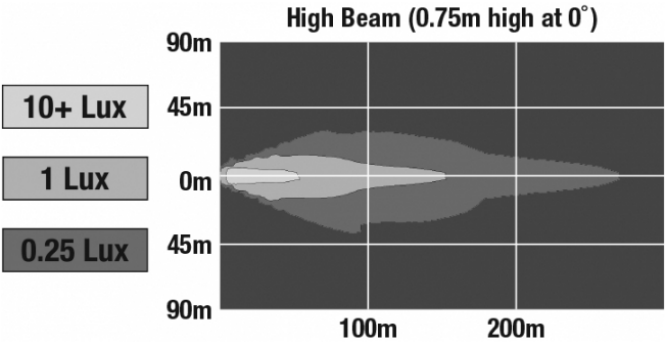

PHOTOMETRIC SPECIFICATIONS

Raw Lumen Output	2,250
Effective Lumen Output	898
Candela Output	73,200
Nominal LED Color Temperature	5000 K
Beam Pattern(s)	Forward Lighting - High Beam (DOT/ECE)

APPLICATIONS