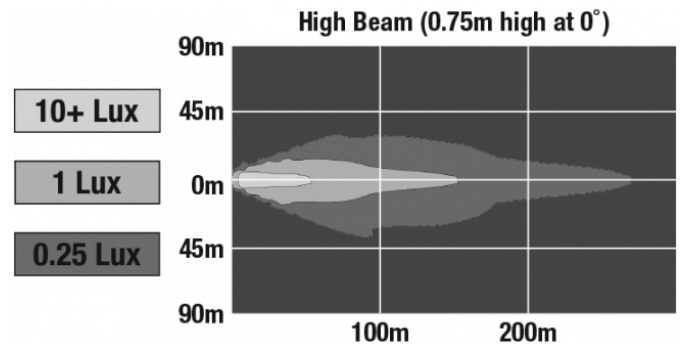

## PRODUCT DIMENSIONS

## PHOTOMETRIC SPECIFICATIONS

<b>Raw Lumen Output</b>	2,250
<b>Effective Lumen Output</b>	898
<b>Candela Output</b>	73,200
<b>Nominal LED Color Temperature</b>	5000 K
<b>Beam Pattern(s)</b>	Forward Lighting - High Beam (DOT/ECE)