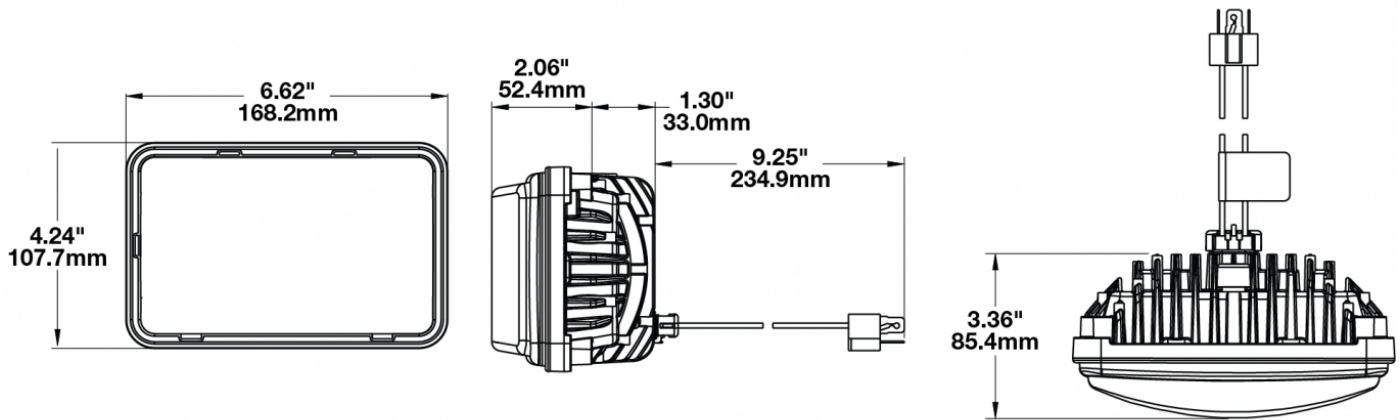

## PRODUCT INFORMATION

<b>Description</b>	12-24V DOT/ECE LED High Beam Headlight with Black Bezel
<b>Height</b>	107.19 mm / 4.22 in
<b>Width</b>	167.64 mm / 6.6 in
<b>Depth</b>	84.90 mm / 3.34 in
<b>Shape</b>	Rectangular
<b>Outer Lens Material</b>	Hardcoated Polycarbonate
<b>Outer Lens Color</b>	Clear
<b>Housing Material</b>	Die-Cast Aluminum
<b>Housing Color</b>	Black
<b>Bezel Color</b>	Black
<b>Mounting Type</b>	Low-Profile Panel Mount
<b>Retrofits</b>	1A1 and 2A1 (4" 1 6") sealed beams
<b>Minimum Operating Temperature</b>	-40 °C / -40 °F
<b>Maximum Operating Temperature</b>	65 °C / 149 °F
<b>Connector or Wiring</b>	H4 Connector - AMP (#172615-2)
<b>Mating Connector</b>	LH Terminal - AMP (#172795-1); RH Terminal - AMP (#172796-1)
<b>Shipping Weight</b>	2.30 lbs / 1.04 kgs

## PRODUCT DIMENSIONS