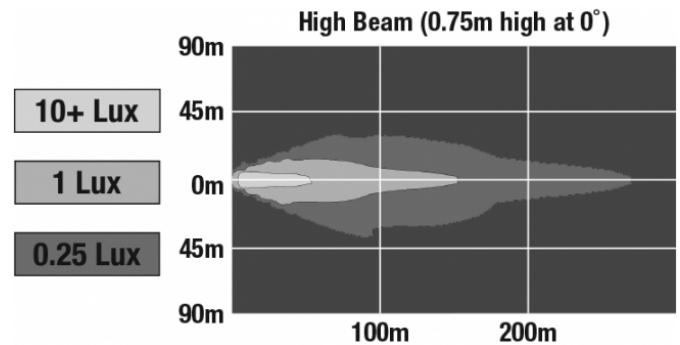

LED Headlights – Model 8800 Evolution 2

PRODUCT INFORMATION

Description	12-24V DOT/ECE LED High Beam Headlight with Black Bezel
Height	107.19 mm / 4.22 in
Width	167.64 mm / 6.6 in
Depth	84.90 mm / 3.34 in
Shape	Rectangular
Outer Lens Material	Hardcoated Polycarbonate
Outer Lens Color	Clear
Housing Material	Die-Cast Aluminum
Housing Color	Black
Bezel Color	Black
Mounting Type	Low-Profile Panel Mount
Retrofits	1A1 and 2A1 (4" 1 6") sealed beams
Minimum Operating Temperature	-40 °C / -40 °F
Maximum Operating Temperature	65 °C / 149 °F
Connector or Wiring	H4 Connector - AMP (#172615-2)
Mating Connector	LH Terminal - AMP (#172795-1); RH Terminal - AMP (#172796-1)
Product Weight	1.90 lbs / 0.86 kgs
Shipping Weight	2.30 lbs / 1.04 kgs

PHOTOMETRIC SPECIFICATIONS

Raw Lumen Output	2,250
Effective Lumen Output	898
Candela Output	73,200
Nominal LED Color Temperature	5000 K
Beam Pattern(s)	Forward Lighting - High Beam (DOT/ECE)

APPLICATIONS