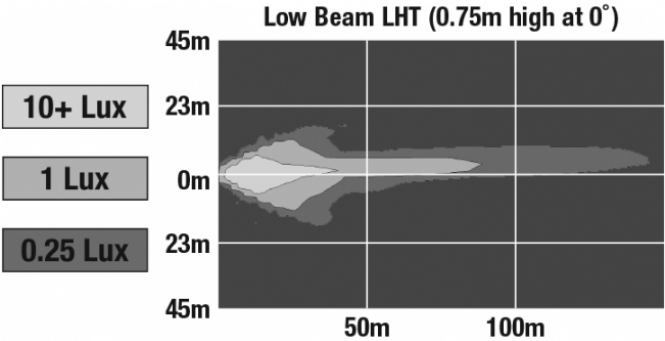

PHOTOMETRIC SPECIFICATIONS

Raw Lumen Output	3,000
Effective Lumen Output	782
Candela Output	29,800
Nominal LED Color Temperature	5000 K
Beam Pattern(s)	Forward Lighting - Low Beam (ECE Left Hand)

APPLICATIONS