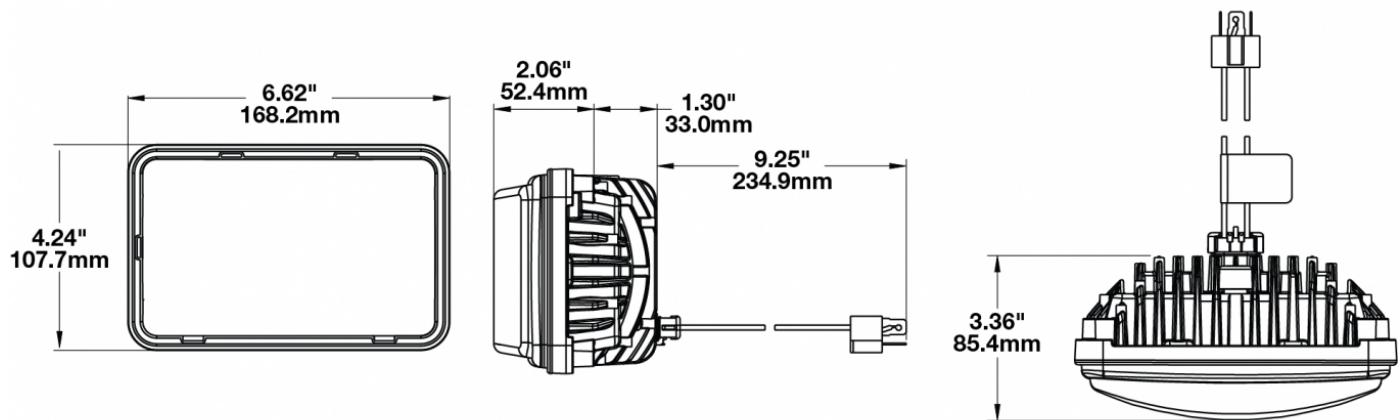

## PRODUCT INFORMATION

<b>Description</b>	12-24V ECE LED LHT Low Beam Headlight with Black Bezel
<b>Height</b>	107.19 mm / 4.22 in
<b>Width</b>	167.64 mm / 6.6 in
<b>Depth</b>	84.90 mm / 3.34 in
<b>Shape</b>	Rectangular
<b>Outer Lens Material</b>	Hardcoated Polycarbonate
<b>Outer Lens Color</b>	Clear
<b>Housing Material</b>	Die-Cast Aluminum
<b>Housing Color</b>	Black
<b>Bezel Color</b>	Black
<b>Mounting Type</b>	Low-Profile Panel Mount
<b>Retrofits</b>	1A1 and 2A1 (4" 1 6") sealed beams
<b>Minimum Operating Temperature</b>	-40 °C / -40 °F
<b>Maximum Operating Temperature</b>	65 °C / 149 °F
<b>Connector or Wiring</b>	H4 Connector - AMP (#172615-2)
<b>Mating Connector</b>	LH Terminal - AMP (#172795-1); RH Terminal - AMP (#172796-1)
<b>Shipping Weight</b>	2.30 lbs / 1.04 kgs

## PRODUCT DIMENSIONS