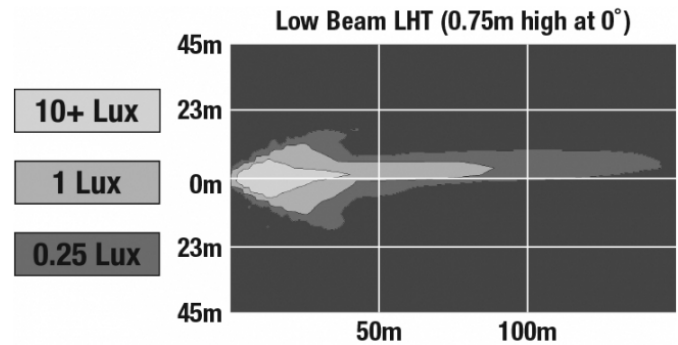

PHOTOMETRIC SPECIFICATIONS

Raw Lumen Output	2,830
Effective Lumen Output	782
Candela Output	29,800
Nominal LED Color Temperature	5000 K
Beam Pattern(s)	Forward Lighting - Low Beam (ECE Left Hand)

APPLICATIONS