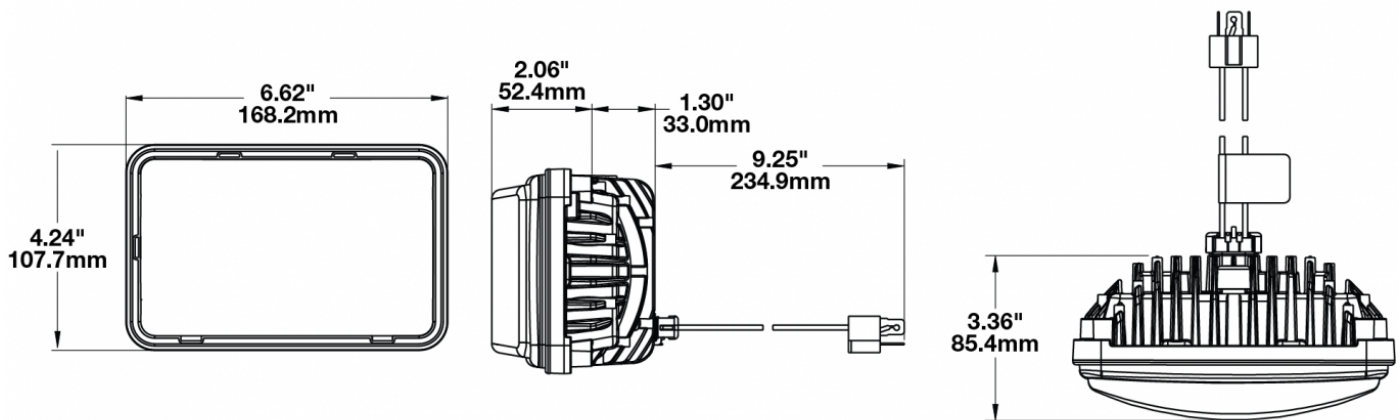

LED Headlights – Model 8800 Evolution 2

PRODUCT INFORMATION

Description	12-24V ECE LED LHT Low Beam Headlight with Black Bezel
Height	107.19 mm / 4.22 in
Width	167.64 mm / 6.6 in
Depth	84.90 mm / 3.34 in
Shape	Rectangular
Outer Lens Material	Hardcoated Polycarbonate
Outer Lens Color	Clear
Housing Material	Die-Cast Aluminum
Housing Color	Black
Bezel Color	Black
Mounting Type	Low-Profile Panel Mount
Retrofits	1A1 and 2A1 (4" 1 6") sealed beams
Minimum Operating Temperature	-40 °C / -40 °F
Maximum Operating Temperature	65 °C / 149 °F
Connector or Wiring	H4 Connector - AMP (#172615-2)
Mating Connector	LH Terminal - AMP (#172795-1); RH Terminal - AMP (#172796-1)
Shipping Weight	2.30 lbs / 1.04 kgs

PRODUCT DIMENSIONS

ELECTRICAL SPECIFICATIONS

Input Voltage	12-24V DC
Operating Voltage	9-32V DC
White Wire	Low Beam
Black Wire	Ground
Yellow Wire	Low Beam
Current Draw	2.10A @ 12V DC 1.00A @ 24V DC

REGULATORY STANDARDS COMPLIANCE

PHOTOMETRIC SPECIFICATIONS

Raw Lumen Output	2,830
Effective Lumen Output	782
Candela Output	29,800
Nominal LED Color Temperature	5000 K
Beam Pattern(s)	Forward Lighting - Low Beam (ECE Left Hand)

APPLICATIONS