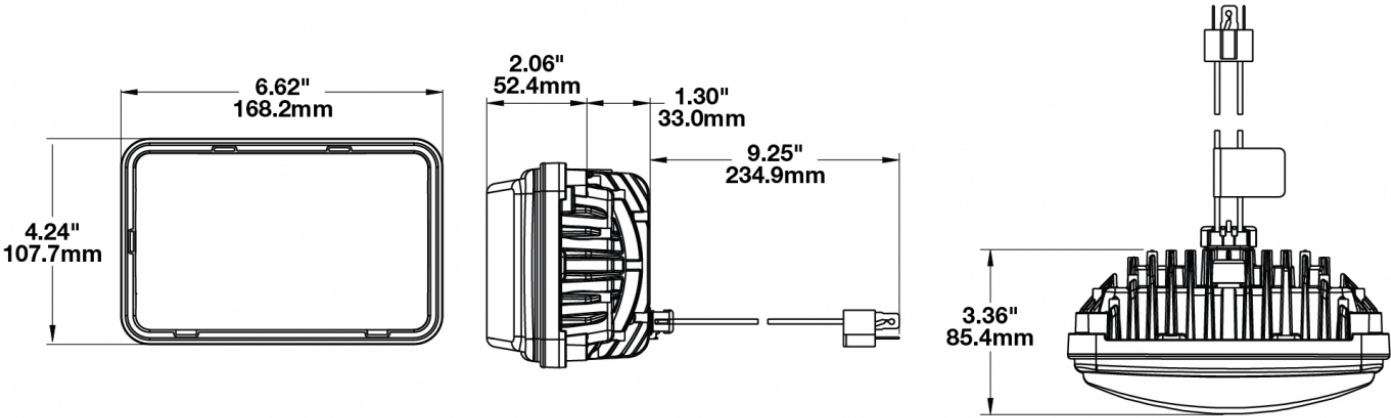

LED Headlights – Model 8800 Evolution 2

PRODUCT INFORMATION

Description	12-24V ECE LED LHT Low Beam Headlight with Black Bezel
Height	107.19 mm / 4.22 in
Width	167.64 mm / 6.6 in
Depth	84.90 mm / 3.34 in
Shape	Rectangular
Outer Lens Material	Hardcoated Polycarbonate
Outer Lens Color	Clear
Housing Material	Die-Cast Aluminum
Housing Color	Black
Bezel Color	Black
Mounting Type	Low-Profile Panel Mount
Retrofits	1A1 and 2A1 (4" 1 6") sealed beams
Minimum Operating Temperature	-40 °C / -40 °F
Maximum Operating Temperature	65 °C / 149 °F
Connector or Wiring	H4 Connector - AMP (#172615-2)
Mating Connector	LH Terminal - AMP (#172795-1); RH Terminal - AMP (#172796-1)
Shipping Weight	2.30 lbs / 1.04 kgs

PRODUCT DIMENSIONS

ELECTRICAL SPECIFICATIONS

Input Voltage	12-24V DC
Operating Voltage	9-32V DC
White Wire	Low Beam
Black Wire	Ground
Yellow Wire	Low Beam
Current Draw	2.10A @ 12V DC 1.00A @ 24V DC

REGULATORY STANDARDS COMPLIANCE

PHOTOMETRIC SPECIFICATIONS

Raw Lumen Output	2,830
Effective Lumen Output	782
Candela Output	29,800
Nominal LED Color Temperature	5000 K
Beam Pattern(s)	Forward Lighting - Low Beam (ECE Left Hand)

APPLICATIONS