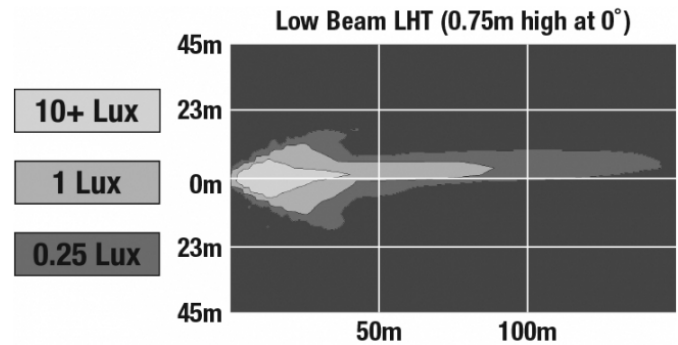

## PRODUCT DIMENSIONS

## PHOTOMETRIC SPECIFICATIONS

<b>Raw Lumen Output</b>	2,830
<b>Effective Lumen Output</b>	782
<b>Candela Output</b>	29,800
<b>Nominal LED Color Temperature</b>	5000 K
<b>Beam Pattern(s)</b>	Forward Lighting - Low Beam (ECE Left Hand)