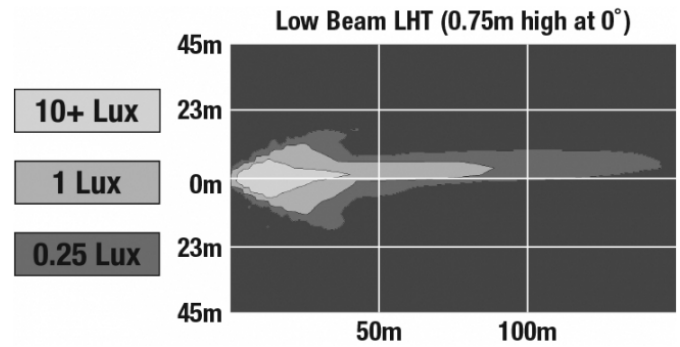

PHOTOMETRIC SPECIFICATIONS

Raw Lumen Output	2,830
Effective Lumen Output	782
Candela Output	29,800
Nominal LED Color Temperature	5000 K
Beam Pattern(s)	Forward Lighting - Low Beam (ECE Left Hand)

APPLICATIONS