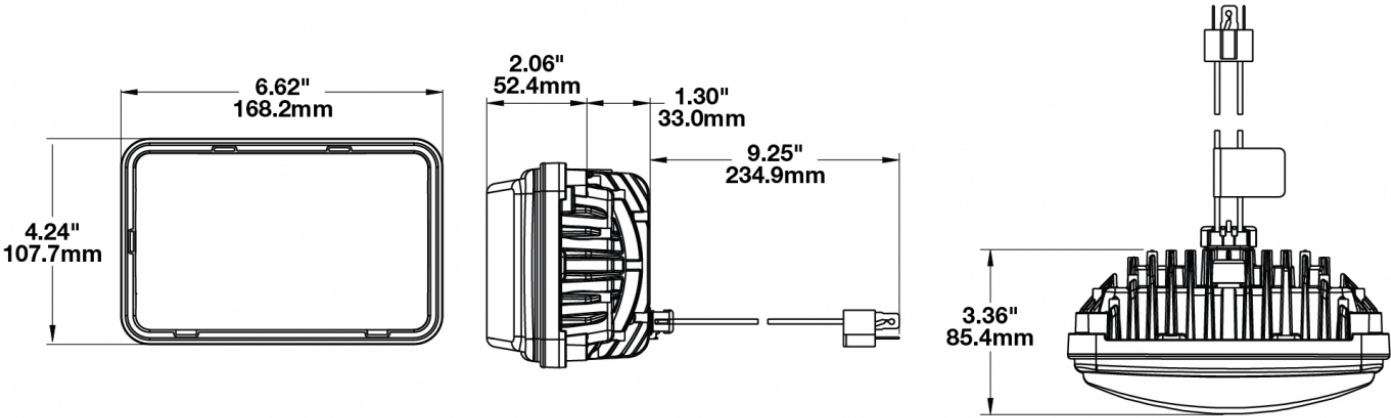

LED Headlights – Model 8800 Evolution 2

PRODUCT INFORMATION

Description	12-24V ECE LED LHT Low Beam Headlight with Black Bezel
Height	107.19 mm / 4.22 in
Width	167.64 mm / 6.6 in
Depth	84.90 mm / 3.34 in
Shape	Rectangular
Outer Lens Material	Hardcoated Polycarbonate
Outer Lens Color	Clear
Housing Material	Die-Cast Aluminum
Housing Color	Black
Bezel Color	Black
Mounting Type	Low-Profile Panel Mount
Retrofits	1A1 and 2A1 (4" 1 6") sealed beams
Minimum Operating Temperature	-40 °C / -40 °F
Maximum Operating Temperature	65 °C / 149 °F
Connector or Wiring	H4 Connector - AMP (#172615-2)
Mating Connector	LH Terminal - AMP (#172795-1); RH Terminal - AMP (#172796-1)
Product Weight	1.83 lbs / 0.83 kgs
Shipping Weight	2.30 lbs / 1.04 kgs

PRODUCT DIMENSIONS

ELECTRICAL SPECIFICATIONS

Input Voltage	12-24V DC
Operating Voltage	9-32V DC
White Wire	Low Beam
Black Wire	Ground
Yellow Wire	Low Beam
Current Draw	2.10A @ 12V DC 1.00A @ 24V DC

REGULATORY STANDARDS COMPLIANCE

PHOTOMETRIC SPECIFICATIONS

Raw Lumen Output	2,830
Effective Lumen Output	782
Candela Output	29,800
Nominal LED Color Temperature	5000 K
Beam Pattern(s)	Forward Lighting - Low Beam (ECE Left Hand)

APPLICATIONS