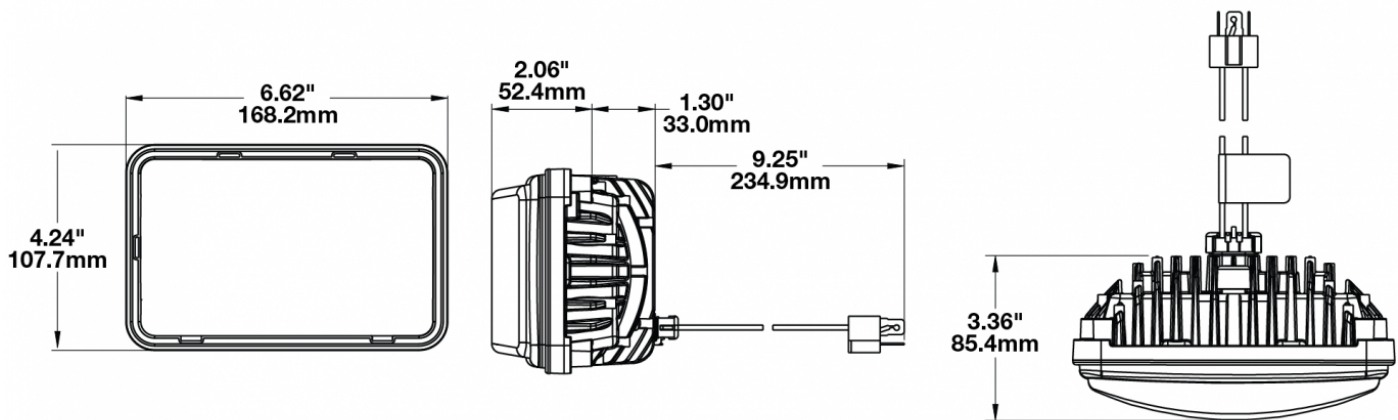

## PRODUCT INFORMATION

<b>Description</b>	12-24V ECE LED LHT Low Beam Headlight with Black Bezel
<b>Height</b>	107.19 mm / 4.22 in
<b>Width</b>	167.64 mm / 6.6 in
<b>Depth</b>	84.90 mm / 3.34 in
<b>Shape</b>	Rectangular
<b>Outer Lens Material</b>	Hardcoated Polycarbonate
<b>Outer Lens Color</b>	Clear
<b>Housing Material</b>	Die-Cast Aluminum
<b>Housing Color</b>	Black
<b>Bezel Color</b>	Black
<b>Mounting Type</b>	Low-Profile Panel Mount
<b>Retrofits</b>	1A1 and 2A1 (4" 1 6") sealed beams
<b>Minimum Operating Temperature</b>	-40 °C / -40 °F
<b>Maximum Operating Temperature</b>	65 °C / 149 °F
<b>Connector or Wiring</b>	H4 Connector - AMP (#172615-2)
<b>Mating Connector</b>	LH Terminal - AMP (#172795-1); RH Terminal - AMP (#172796-1)
<b>Shipping Weight</b>	2.30 lbs / 1.04 kgs

## PRODUCT DIMENSIONS