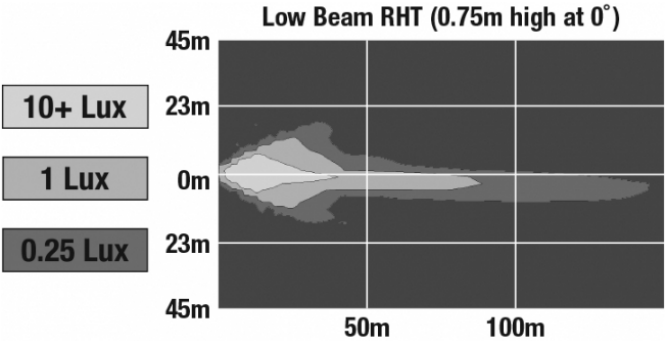

PHOTOMETRIC SPECIFICATIONS

Raw Lumen Output	3,000
Effective Lumen Output	782
Candela Output	29,800
Nominal LED Color Temperature	5000 K
Beam Pattern(s)	Forward Lighting - Low Beam (DOT) Forward Lighting - Low Beam (ECE Right Hand)