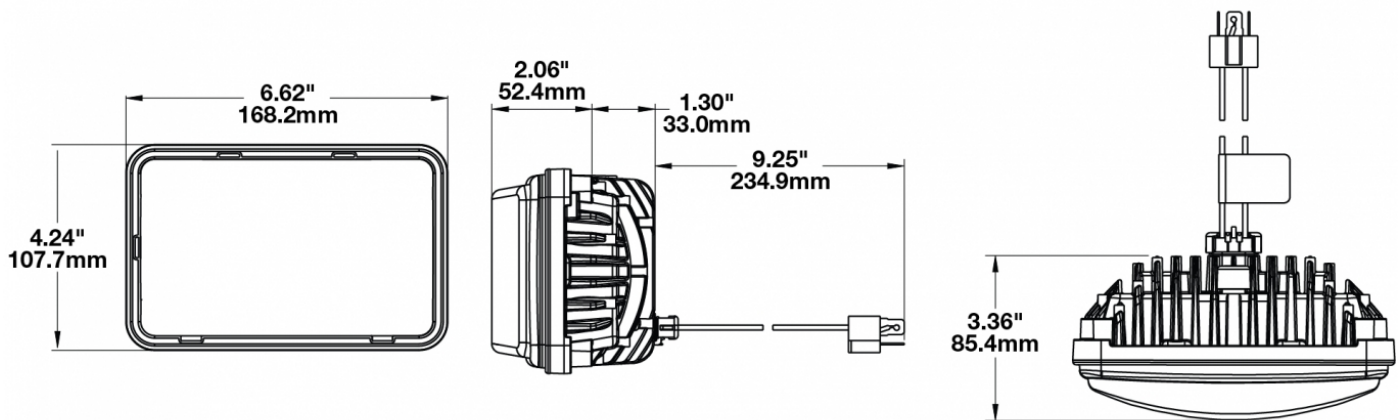

## PRODUCT INFORMATION

<b>Description</b>	12-24V DOT/ECE LED RHT Low Beam Headlight with Black Bezel
<b>Height</b>	107.19 mm / 4.22 in
<b>Width</b>	167.64 mm / 6.6 in
<b>Depth</b>	84.90 mm / 3.34 in
<b>Shape</b>	Rectangular
<b>Outer Lens Material</b>	Hardcoated Polycarbonate
<b>Outer Lens Color</b>	Clear
<b>Housing Material</b>	Die-Cast Aluminum
<b>Housing Color</b>	Black
<b>Bezel Color</b>	Black
<b>Mounting Type</b>	Low-Profile Panel Mount
<b>Retrofits</b>	1A1 and 2A1 (4" 1 6") sealed beams
<b>Minimum Operating Temperature</b>	-40 °C / -40 °F
<b>Maximum Operating Temperature</b>	65 °C / 149 °F
<b>Connector or Wiring</b>	H4 Connector - AMP (#172615-2)
<b>Mating Connector</b>	LH Terminal - AMP (#172795-1); RH Terminal - AMP (#172796-1)
<b>Shipping Weight</b>	2.30 lbs / 1.04 kgs

## PRODUCT DIMENSIONS