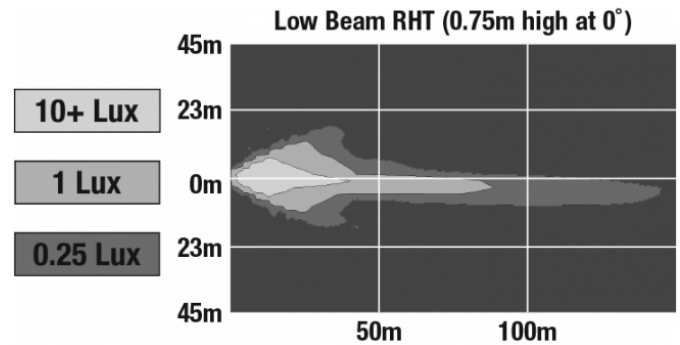

LED Headlights – Model 8800 Evolution 2

PHOTOMETRIC SPECIFICATIONS

Raw Lumen Output	2,830
Effective Lumen Output	782
Candela Output	29,800
Nominal LED Color Temperature	5000 K
Beam Pattern(s)	Forward Lighting - Low Beam (DOT) Forward Lighting - Low Beam (ECE Right Hand)