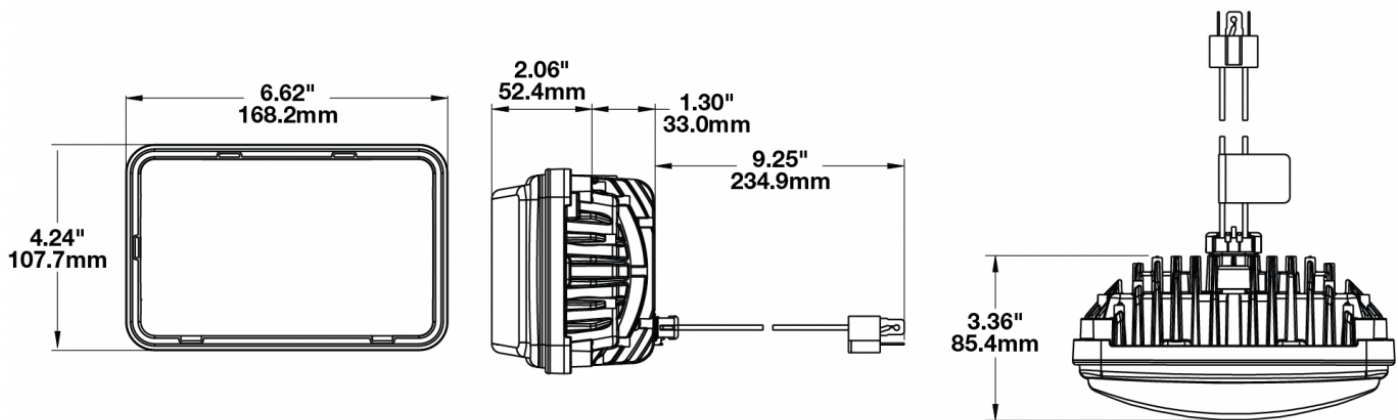

LED Headlights – Model 8800 Evolution 2

PRODUCT INFORMATION

Description	12-24V DOT/ECE LED RHT Low Beam Headlight with Black Bezel
Height	107.19 mm / 4.22 in
Width	167.64 mm / 6.6 in
Depth	84.90 mm / 3.34 in
Shape	Rectangular
Outer Lens Material	Hardcoated Polycarbonate
Outer Lens Color	Clear
Housing Material	Die-Cast Aluminum
Housing Color	Black
Bezel Color	Black
Mounting Type	Low-Profile Panel Mount
Retrofits	1A1 and 2A1 (4" 1 6") sealed beams
Minimum Operating Temperature	-40 °C / -40 °F
Maximum Operating Temperature	65 °C / 149 °F
Connector or Wiring	H4 Connector - AMP (#172615-2)
Mating Connector	LH Terminal - AMP (#172795-1); RH Terminal - AMP (#172796-1)
Shipping Weight	2.30 lbs / 1.04 kgs

PRODUCT DIMENSIONS

ELECTRICAL SPECIFICATIONS

Input Voltage	12-24V DC
Operating Voltage	9-32V DC
White Wire	Low Beam
Black Wire	Ground
Yellow Wire	Low Beam
Current Draw	2.10A @ 12V DC 1.00A @ 24V DC

REGULATORY STANDARDS COMPLIANCE

J.W. SPEAKER
Engineered. Lighting. Solutions.

LED Headlights – Model 8800 Evolution 2

PHOTOMETRIC SPECIFICATIONS

Raw Lumen Output	2,830
Effective Lumen Output	782
Candela Output	29,800
Nominal LED Color Temperature	5000 K
Beam Pattern(s)	Forward Lighting - Low Beam (DOT) Forward Lighting - Low Beam (ECE Right Hand)