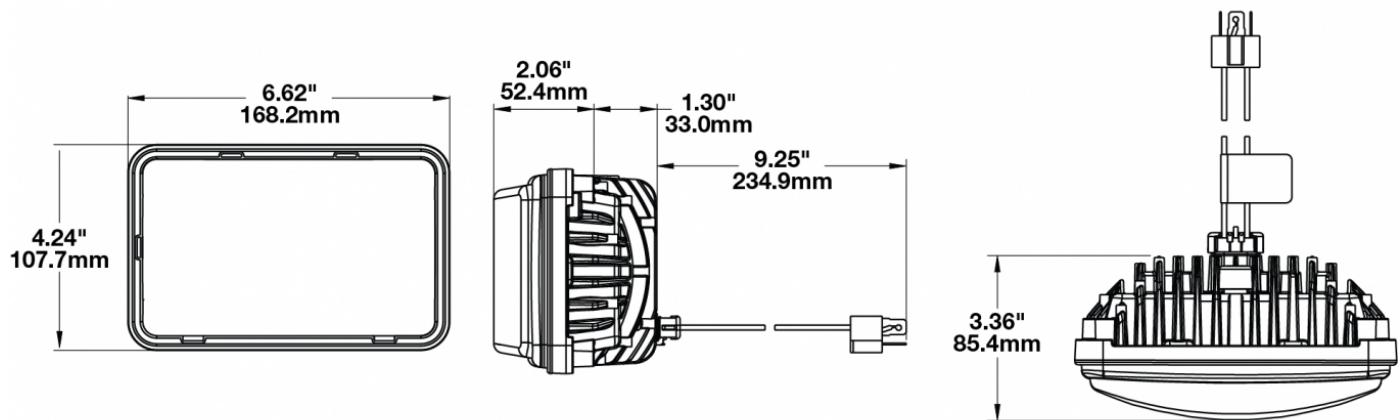

## PRODUCT INFORMATION

<b>Description</b>	12-24V DOT/ECE LED RHT Low Beam Headlight with Black Bezel
<b>Height</b>	107.19 mm / 4.22 in
<b>Width</b>	167.64 mm / 6.6 in
<b>Depth</b>	84.90 mm / 3.34 in
<b>Shape</b>	Rectangular
<b>Outer Lens Material</b>	Hardcoated Polycarbonate
<b>Outer Lens Color</b>	Clear
<b>Housing Material</b>	Die-Cast Aluminum
<b>Housing Color</b>	Black
<b>Bezel Color</b>	Black
<b>Mounting Type</b>	Low-Profile Panel Mount
<b>Retrofits</b>	1A1 and 2A1 (4" 1 6") sealed beams
<b>Minimum Operating Temperature</b>	-40 °C / -40 °F
<b>Maximum Operating Temperature</b>	65 °C / 149 °F
<b>Connector or Wiring</b>	H4 Connector - AMP (#172615-2)
<b>Mating Connector</b>	LH Terminal - AMP (#172795-1); RH Terminal - AMP (#172796-1)
<b>Shipping Weight</b>	2.30 lbs / 1.04 kgs

## PRODUCT DIMENSIONS