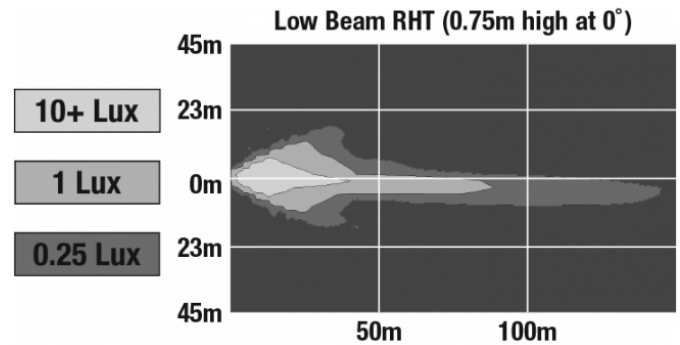

LED Headlights – Model 8800 Evolution 2

PHOTOMETRIC SPECIFICATIONS

Raw Lumen Output	2,830
Effective Lumen Output	782
Candela Output	29,800
Nominal LED Color Temperature	5000 K
Beam Pattern(s)	Forward Lighting - Low Beam (DOT) Forward Lighting - Low Beam (ECE Right Hand)

APPLICATIONS

ACCESSORIES

Part Number
3269601

Low Beam Harness for
8800 Evolution 2
Series

Part Number
3269611

High Beam Harness for
8800 Evolution 2
Series

Print date: 2018-10-19

© 2018 J.W. Speaker Corporation • Germantown, WI U.S.A.
www.jwspeaker.com • speaker@jwspeaker.com • 262.251.6660