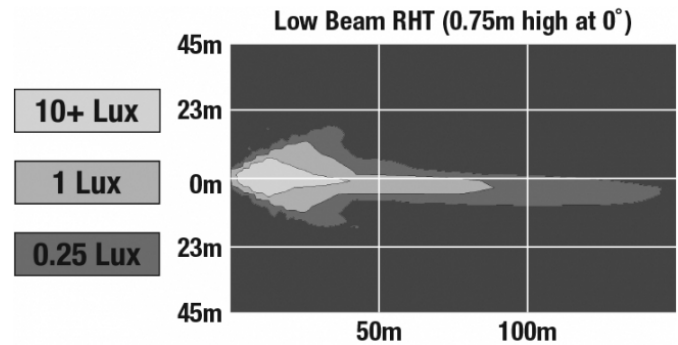

LED Headlights – Model 8800 Evolution 2

PHOTOMETRIC SPECIFICATIONS

Raw Lumen Output	2,830
Effective Lumen Output	782
Candela Output	29,800
Nominal LED Color Temperature	5000 K
Beam Pattern(s)	Forward Lighting - Low Beam (DOT) Forward Lighting - Low Beam (ECE Right Hand)