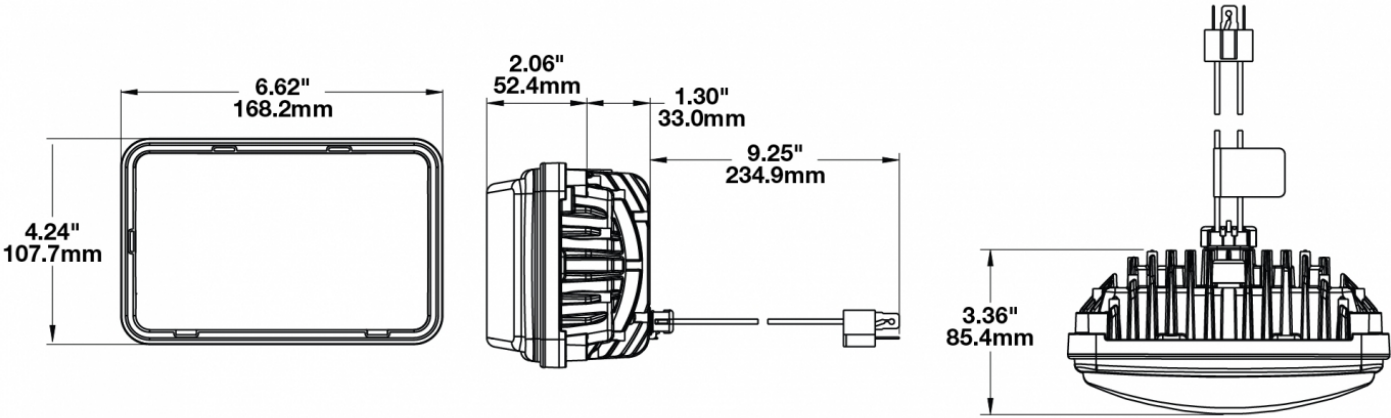

LED Headlights – Model 8800 Evolution 2

PRODUCT DIMENSIONS