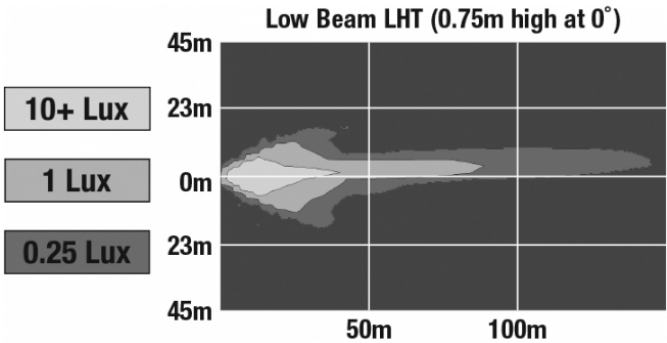

LED Headlights – Model 8800 Evolution 2

PHOTOMETRIC SPECIFICATIONS

Raw Lumen Output	2,830
Effective Lumen Output	782
Candela Output	29,800
Nominal LED Color Temperature	5000 K
Beam Pattern(s)	Forward Lighting - Low Beam (ECE Left Hand)