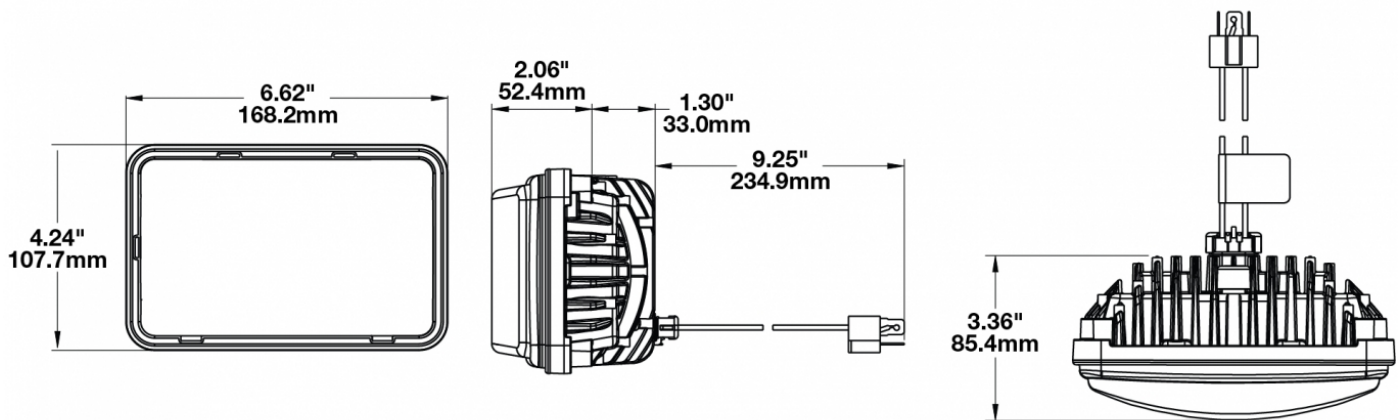

LED Headlights – Model 8800 Evolution 2

PRODUCT INFORMATION

Description	12-24V ECE LED LHT Low Beam Heated Headlight with Chrome Bezel
Height	107.19 mm / 4.22 in
Width	167.64 mm / 6.6 in
Depth	84.90 mm / 3.34 in
Shape	Rectangular
Outer Lens Material	Hardcoated Polycarbonate
Outer Lens Color	Clear
Housing Material	Die-Cast Aluminum
Housing Color	Black
Bezel Color	Chrome
Mounting Type	Low-Profile Panel Mount
Retrofits	1A1 and 2A1 (4" 1 6") sealed beams
Minimum Operating Temperature	-40 °C / -40 °F
Maximum Operating Temperature	65 °C / 149 °F
Connector or Wiring	H4 Connector - AMP (#172615-2)
Mating Connector	LH Terminal - AMP (#172795-1); RH Terminal - AMP (#172796-1)

PRODUCT DIMENSIONS

ELECTRICAL SPECIFICATIONS

Input Voltage	12-24V DC
Operating Voltage	9-32V DC
White Wire	Low Beam
Black Wire	Ground
Yellow Wire	Low Beam
Current Draw	3.30A @ 12V DC 1.67A @ 24V DC

REGULATORY STANDARDS COMPLIANCE

J.W. SPEAKER
Engineered. Lighting. Solutions.

LED Headlights – Model 8800 Evolution 2

PHOTOMETRIC SPECIFICATIONS

Raw Lumen Output	3,000
Effective Lumen Output	782
Candela Output	29,800
Nominal LED Color Temperature	5000 K
Beam Pattern(s)	Forward Lighting - Low Beam (ECE Left Hand)