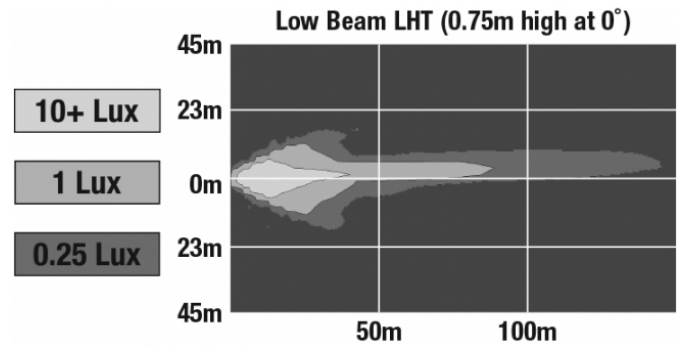

LED Headlights – Model 8800 Evolution 2

PHOTOMETRIC SPECIFICATIONS

Raw Lumen Output	2,830
Effective Lumen Output	782
Candela Output	29,800
Nominal LED Color Temperature	5000 K
Beam Pattern(s)	Forward Lighting - Low Beam (ECE Left Hand)