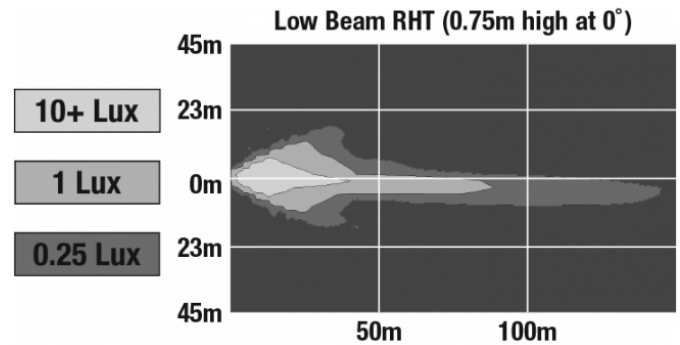

LED Headlights – Model 8800 Evolution 2

PRODUCT INFORMATION

Description	12-24V DOT/ECE LED RHT Low Beam Heated Headlight with Chrome Bezel
Height	107.19 mm / 4.22 in
Width	167.64 mm / 6.6 in
Depth	84.90 mm / 3.34 in
Shape	Rectangular
Outer Lens Material	Hardcoated Polycarbonate
Outer Lens Color	Clear
Housing Material	Die-Cast Aluminum
Housing Color	Black
Bezel Color	Chrome
Mounting Type	Low-Profile Panel Mount
Retrofits	1A1 and 2A1 (4" 1 6") sealed beams
Minimum Operating Temperature	-40 °C / -40 °F
Maximum Operating Temperature	65 °C / 149 °F
Connector or Wiring	H4 Connector - AMP (#172615-2)
Mating Connector	LH Terminal - AMP (#172795-1); RH Terminal - AMP (#172796-1)
Shipping Weight	2.30 lbs / 1.04 kgs

LED Headlights – Model 8800 Evolution 2

PHOTOMETRIC SPECIFICATIONS

Raw Lumen Output	2,830
Effective Lumen Output	782
Candela Output	29,800
Nominal LED Color Temperature	5000 K
Beam Pattern(s)	Forward Lighting - Low Beam (DOT) Forward Lighting - Low Beam (ECE Right Hand)