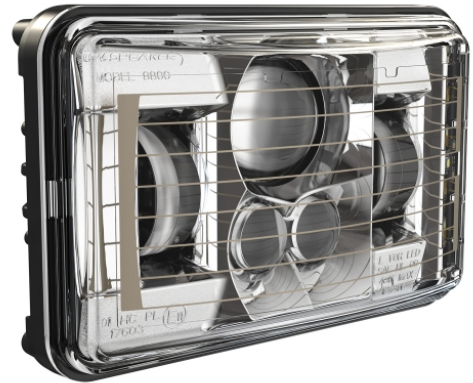

LED Headlights – Model 8800 Evolution 2

PRODUCT INFORMATION

Description	12-24V DOT/ECE LED RHT Low Beam Heated Headlight with Chrome Bezel
Height	107.19 mm / 4.22 in
Width	167.64 mm / 6.6 in
Depth	84.90 mm / 3.34 in
Shape	Rectangular
Outer Lens Material	Hardcoated Polycarbonate
Outer Lens Color	Clear
Housing Material	Die-Cast Aluminum
Housing Color	Black
Bezel Color	Chrome
Mounting Type	Low-Profile Panel Mount
Retrofits	1A1 and 2A1 (4" 1 6") sealed beams
Minimum Operating Temperature	-40 °C / -40 °F
Maximum Operating Temperature	65 °C / 149 °F
Connector or Wiring	H4 Connector - AMP (#172615-2)
Mating Connector	LH Terminal - AMP (#172795-1); RH Terminal - AMP (#172796-1)

PRODUCT DIMENSIONS

ELECTRICAL SPECIFICATIONS

Input Voltage	12-24V DC
Operating Voltage	9-32V DC
White Wire	Low Beam
Black Wire	Ground
Yellow Wire	Low Beam
Current Draw	3.30A @ 12V DC 1.67A @ 24V DC

REGULATORY STANDARDS COMPLIANCE

LED Headlights – Model 8800 Evolution 2

PHOTOMETRIC SPECIFICATIONS

Raw Lumen Output	3,000
Effective Lumen Output	782
Candela Output	29,800
Nominal LED Color Temperature	5000 K
Beam Pattern(s)	Forward Lighting - Low Beam (DOT) Forward Lighting - Low Beam (ECE Right Hand)