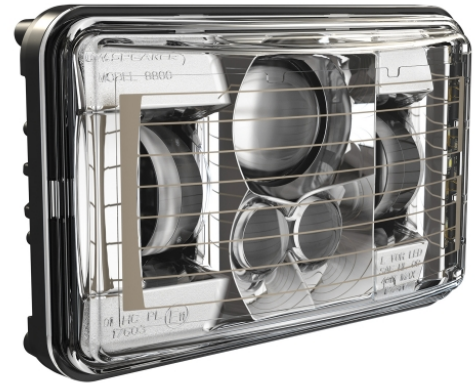

LED Headlights – Model 8800 Evolution 2

PRODUCT INFORMATION

Description	12-24V DOT/ECE LED RHT Low Beam Heated Headlight with Chrome Bezel
Height	107.19 mm / 4.22 in
Width	167.64 mm / 6.6 in
Depth	84.90 mm / 3.34 in
Shape	Rectangular
Outer Lens Material	Hardcoated Polycarbonate
Outer Lens Color	Clear
Housing Material	Die-Cast Aluminum
Housing Color	Black
Bezel Color	Chrome
Mounting Type	Low-Profile Panel Mount
Retrofits	1A1 and 2A1 (4" 1 6") sealed beams
Minimum Operating Temperature	-40 °C / -40 °F
Maximum Operating Temperature	65 °C / 149 °F
Connector or Wiring	H4 Connector - AMP (#172615-2)
Mating Connector	LH Terminal - AMP (#172795-1); RH Terminal - AMP (#172796-1)
Shipping Weight	2.30 lbs / 1.04 kgs

PRODUCT DIMENSIONS

ELECTRICAL SPECIFICATIONS

Input Voltage	12-24V DC
Operating Voltage	9-32V DC
White Wire	Low Beam
Black Wire	Ground
Yellow Wire	Low Beam
Current Draw	3.30A @ 12V DC 1.67A @ 24V DC

REGULATORY STANDARDS COMPLIANCE

J.W. SPEAKER
Engineered. Lighting. Solutions.

LED Headlights – Model 8800 Evolution 2

PHOTOMETRIC SPECIFICATIONS

Raw Lumen Output	2,830
Effective Lumen Output	782
Candela Output	29,800
Nominal LED Color Temperature	5000 K
Beam Pattern(s)	Forward Lighting - Low Beam (DOT) Forward Lighting - Low Beam (ECE Right Hand)