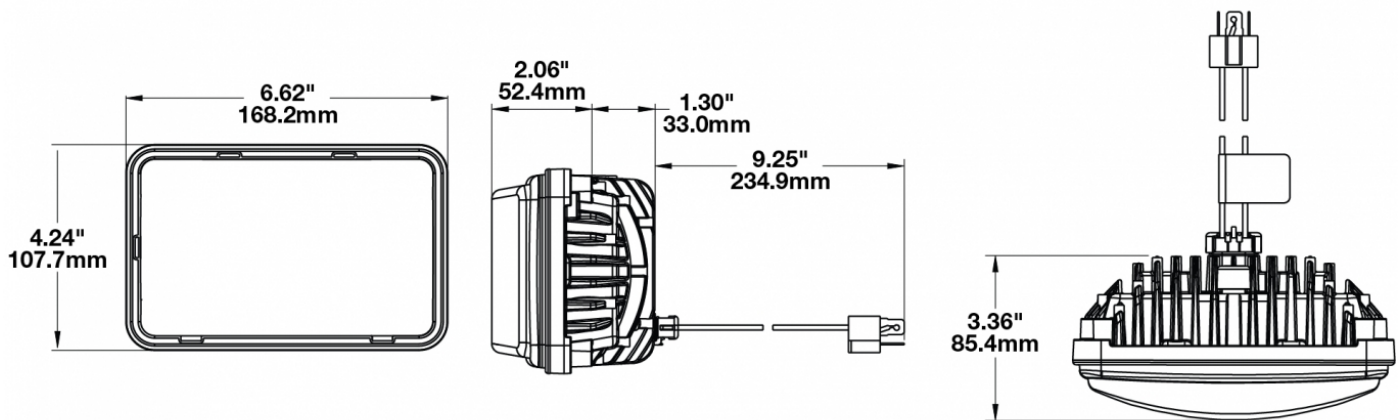

LED Headlights – Model 8800 Evolution 2

PRODUCT INFORMATION

Description	12-24V DOT/ECE LED RHT Low Beam Heated Headlight with Chrome Bezel
Height	107.19 mm / 4.22 in
Width	167.64 mm / 6.6 in
Depth	84.90 mm / 3.34 in
Shape	Rectangular
Outer Lens Material	Hardcoated Polycarbonate
Outer Lens Color	Clear
Housing Material	Die-Cast Aluminum
Housing Color	Black
Bezel Color	Chrome
Mounting Type	Low-Profile Panel Mount
Retrofits	1A1 and 2A1 (4" 1 6") sealed beams
Minimum Operating Temperature	-40 °C / -40 °F
Maximum Operating Temperature	65 °C / 149 °F
Connector or Wiring	H4 Connector - AMP (#172615-2)
Mating Connector	LH Terminal - AMP (#172795-1); RH Terminal - AMP (#172796-1)

PRODUCT DIMENSIONS

ELECTRICAL SPECIFICATIONS

Input Voltage	12-24V DC
Operating Voltage	9-32V DC
White Wire	Low Beam
Black Wire	Ground
Yellow Wire	Low Beam
Current Draw	3.30A @ 12V DC 1.67A @ 24V DC

REGULATORY STANDARDS COMPLIANCE

LED Headlights – Model 8800 Evolution 2

PHOTOMETRIC SPECIFICATIONS

Raw Lumen Output	3,000
Effective Lumen Output	782
Candela Output	29,800
Nominal LED Color Temperature	5000 K
Beam Pattern(s)	Forward Lighting - Low Beam (DOT) Forward Lighting - Low Beam (ECE Right Hand)