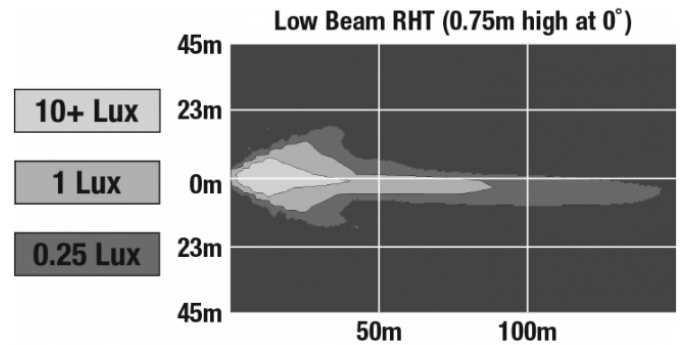

LED Headlights – Model 8800 Evolution 2

PRODUCT INFORMATION

Description	12-24V DOT/ECE LED RHT Low Beam Heated Headlight with Chrome Bezel
Height	107.19 mm / 4.22 in
Width	167.64 mm / 6.6 in
Depth	84.90 mm / 3.34 in
Shape	Rectangular
Outer Lens Material	Hardcoated Polycarbonate
Outer Lens Color	Clear
Housing Material	Die-Cast Aluminum
Housing Color	Black
Bezel Color	Chrome
Mounting Type	Low-Profile Panel Mount
Retrofits	1A1 and 2A1 (4" 1 6") sealed beams
Minimum Operating Temperature	-40 °C / -40 °F
Maximum Operating Temperature	65 °C / 149 °F
Connector or Wiring	H4 Connector - AMP (#172615-2)
Mating Connector	LH Terminal - AMP (#172795-1); RH Terminal - AMP (#172796-1)

LED Headlights – Model 8800 Evolution 2

PHOTOMETRIC SPECIFICATIONS

Raw Lumen Output	3,000
Effective Lumen Output	782
Candela Output	29,800
Nominal LED Color Temperature	5000 K
Beam Pattern(s)	Forward Lighting - Low Beam (DOT) Forward Lighting - Low Beam (ECE Right Hand)