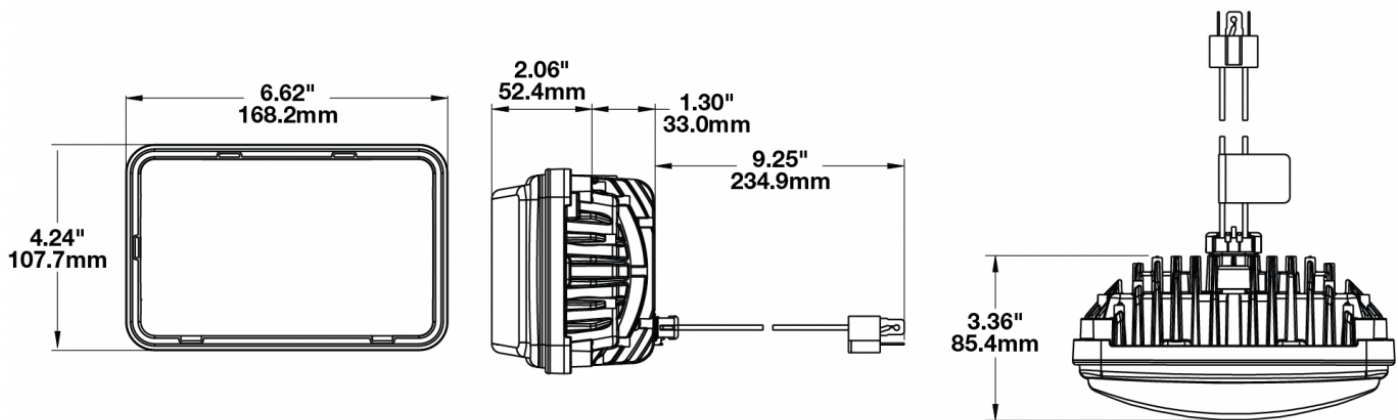

LED Headlights – Model 8800 Evolution 2

PRODUCT INFORMATION

Description	12-24V DOT/ECE LED RHT Low Beam Heated Headlight with Chrome Bezel
Height	107.19 mm / 4.22 in
Width	167.64 mm / 6.6 in
Depth	84.90 mm / 3.34 in
Shape	Rectangular
Outer Lens Material	Hardcoated Polycarbonate
Outer Lens Color	Clear
Housing Material	Die-Cast Aluminum
Housing Color	Black
Bezel Color	Chrome
Mounting Type	Low-Profile Panel Mount
Retrofits	1A1 and 2A1 (4" 1 6") sealed beams
Minimum Operating Temperature	-40 °C / -40 °F
Maximum Operating Temperature	65 °C / 149 °F
Connector or Wiring	H4 Connector - AMP (#172615-2)
Mating Connector	LH Terminal - AMP (#172795-1); RH Terminal - AMP (#172796-1)
Shipping Weight	2.30 lbs / 1.04 kgs

PRODUCT DIMENSIONS

ELECTRICAL SPECIFICATIONS

Input Voltage	12-24V DC
Operating Voltage	9-32V DC
White Wire	Low Beam
Black Wire	Ground
Yellow Wire	Low Beam
Current Draw	3.30A @ 12V DC 1.67A @ 24V DC

REGULATORY STANDARDS COMPLIANCE

J.W. SPEAKER
Engineered. Lighting. Solutions.

LED Headlights – Model 8800 Evolution 2

PHOTOMETRIC SPECIFICATIONS

Raw Lumen Output	2,830
Effective Lumen Output	782
Candela Output	29,800
Nominal LED Color Temperature	5000 K
Beam Pattern(s)	Forward Lighting - Low Beam (DOT) Forward Lighting - Low Beam (ECE Right Hand)