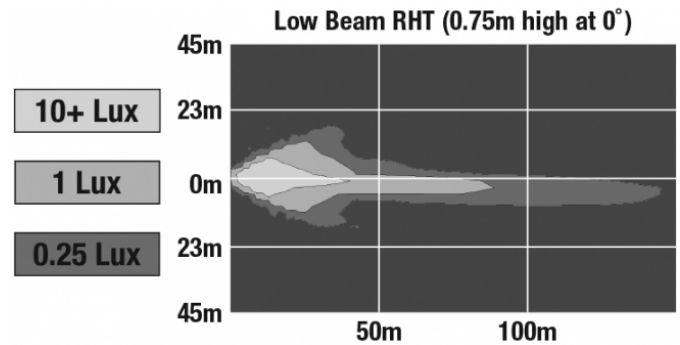

LED Headlights – Model 8800 Evolution 2

PRODUCT INFORMATION

Description	12-24V DOT/ECE LED RHT Low Beam Heated Headlight with Chrome Bezel
Height	107.19 mm / 4.22 in
Width	167.64 mm / 6.6 in
Depth	84.90 mm / 3.34 in
Shape	Rectangular
Outer Lens Material	Hardcoated Polycarbonate
Outer Lens Color	Clear
Housing Material	Die-Cast Aluminum
Housing Color	Black
Bezel Color	Chrome
Mounting Type	Low-Profile Panel Mount
Retrofits	1A1 and 2A1 (4" 1 6") sealed beams
Minimum Operating Temperature	-40 °C / -40 °F
Maximum Operating Temperature	65 °C / 149 °F
Connector or Wiring	H4 Connector - AMP (#172615-2)
Mating Connector	LH Terminal - AMP (#172795-1); RH Terminal - AMP (#172796-1)
Shipping Weight	2.30 lbs / 1.04 kgs

J.W. SPEAKER
Engineered. Lighting. Solutions.

LED Headlights – Model 8800 Evolution 2

PHOTOMETRIC SPECIFICATIONS

Raw Lumen Output	2,830
Effective Lumen Output	782
Candela Output	29,800
Nominal LED Color Temperature	5000 K
Beam Pattern(s)	Forward Lighting - Low Beam (DOT) Forward Lighting - Low Beam (ECE Right Hand)