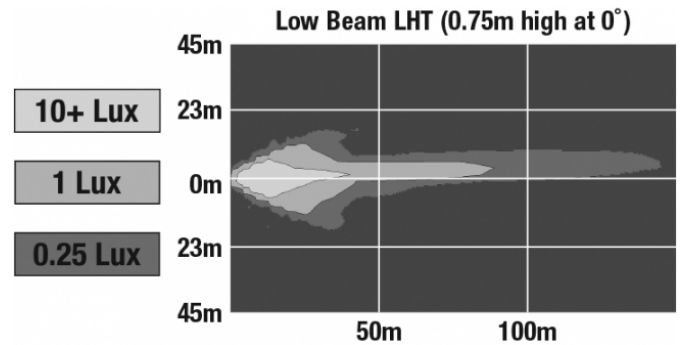

LED Headlights – Model 8800 Evolution 2

PRODUCT INFORMATION

Description	12-24V ECE LED LHT Low Beam Headlight with Chrome Bezel
Height	107.19 mm / 4.22 in
Width	167.64 mm / 6.6 in
Depth	84.90 mm / 3.34 in
Shape	Rectangular
Outer Lens Material	Hardcoated Polycarbonate
Outer Lens Color	Clear
Housing Material	Die-Cast Aluminum
Housing Color	Black
Bezel Color	Chrome
Mounting Type	Low-Profile Panel Mount
Retrofits	1A1 and 2A1 (4" 1 6") sealed beams
Minimum Operating Temperature	-40 °C / -40 °F
Maximum Operating Temperature	65 °C / 149 °F
Connector or Wiring	H4 Connector - AMP (#172615-2)
Mating Connector	LH Terminal - AMP (#172795-1); RH Terminal - AMP (#172796-1)
Product Weight	1.83 lbs / 0.83 kgs
Shipping Weight	2.30 lbs / 1.04 kgs

LED Headlights – Model 8800 Evolution 2

PHOTOMETRIC SPECIFICATIONS

Raw Lumen Output	2,830
Effective Lumen Output	782
Candela Output	29,800
Nominal LED Color Temperature	5000 K
Beam Pattern(s)	Forward Lighting - Low Beam (ECE Left Hand)