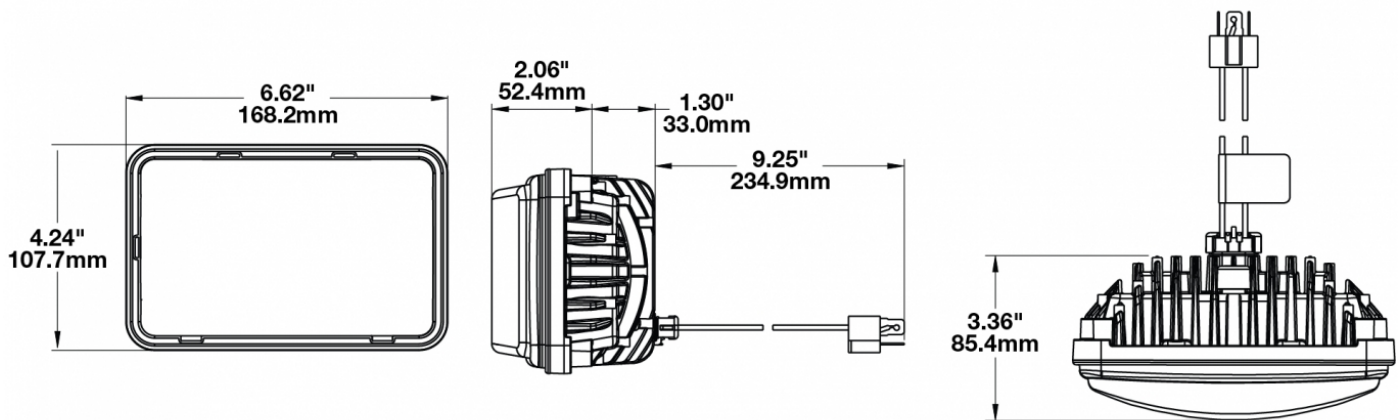

## PRODUCT INFORMATION

<b>Description</b>	12-24V ECE LED LHT Low Beam Headlight with Chrome Bezel
<b>Height</b>	107.19 mm / 4.22 in
<b>Width</b>	167.64 mm / 6.6 in
<b>Depth</b>	84.90 mm / 3.34 in
<b>Shape</b>	Rectangular
<b>Outer Lens Material</b>	Hardcoated Polycarbonate
<b>Outer Lens Color</b>	Clear
<b>Housing Material</b>	Die-Cast Aluminum
<b>Housing Color</b>	Black
<b>Bezel Color</b>	Chrome
<b>Mounting Type</b>	Low-Profile Panel Mount
<b>Retrofits</b>	1A1 and 2A1 (4" 1 6") sealed beams
<b>Minimum Operating Temperature</b>	-40 °C / -40 °F
<b>Maximum Operating Temperature</b>	65 °C / 149 °F
<b>Connector or Wiring</b>	H4 Connector - AMP (#172615-2)
<b>Mating Connector</b>	LH Terminal - AMP (#172795-1); RH Terminal - AMP (#172796-1)
<b>Shipping Weight</b>	2.30 lbs / 1.04 kgs

## PRODUCT DIMENSIONS