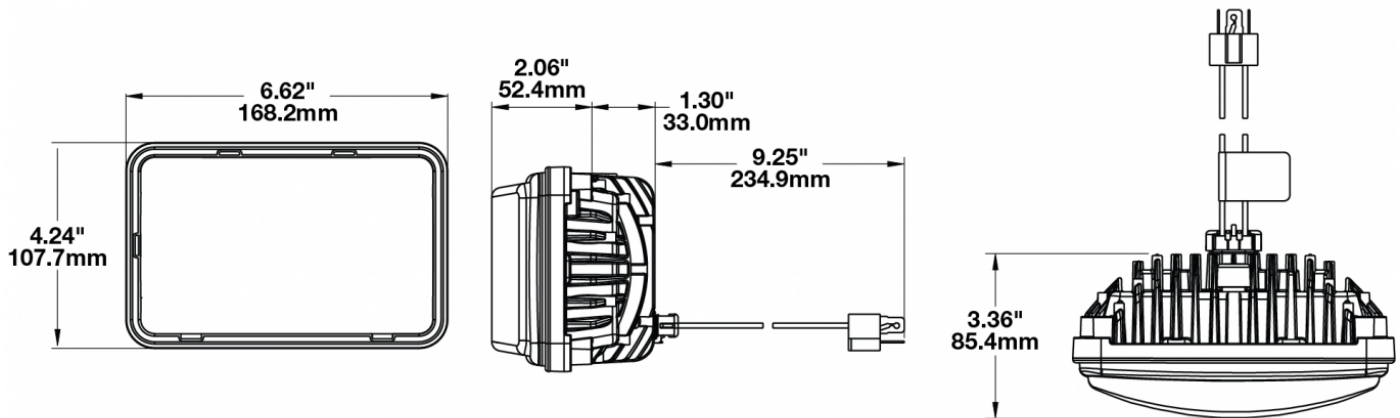

## PRODUCT INFORMATION

<b>Description</b>	12-24V ECE LED LHT Low Beam Headlight with Chrome Bezel
<b>Height</b>	107.19 mm / 4.22 in
<b>Width</b>	167.64 mm / 6.6 in
<b>Depth</b>	84.90 mm / 3.34 in
<b>Shape</b>	Rectangular
<b>Outer Lens Material</b>	Hardcoated Polycarbonate
<b>Outer Lens Color</b>	Clear
<b>Housing Material</b>	Die-Cast Aluminum
<b>Housing Color</b>	Black
<b>Bezel Color</b>	Chrome
<b>Mounting Type</b>	Low-Profile Panel Mount
<b>Retrofits</b>	1A1 and 2A1 (4" 1 6") sealed beams
<b>Minimum Operating Temperature</b>	-40 °C / -40 °F
<b>Maximum Operating Temperature</b>	65 °C / 149 °F
<b>Connector or Wiring</b>	H4 Connector - AMP (#172615-2)
<b>Mating Connector</b>	LH Terminal - AMP (#172795-1); RH Terminal - AMP (#172796-1)
<b>Shipping Weight</b>	2.30 lbs / 1.04 kgs

## PRODUCT DIMENSIONS