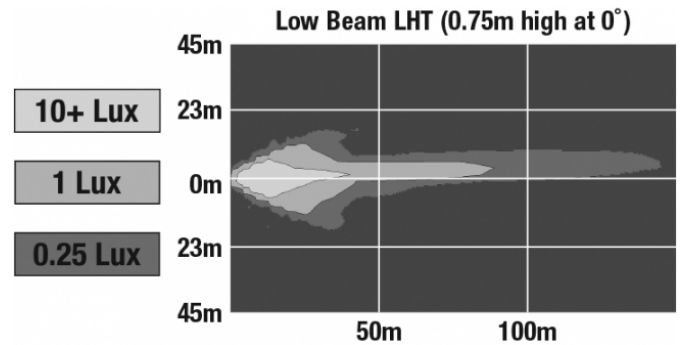

## PRODUCT DIMENSIONS

## PHOTOMETRIC SPECIFICATIONS

<b>Raw Lumen Output</b>	2,830
<b>Effective Lumen Output</b>	782
<b>Candela Output</b>	29,800
<b>Nominal LED Color Temperature</b>	5000 K
<b>Beam Pattern(s)</b>	Forward Lighting - Low Beam (ECE Left Hand)