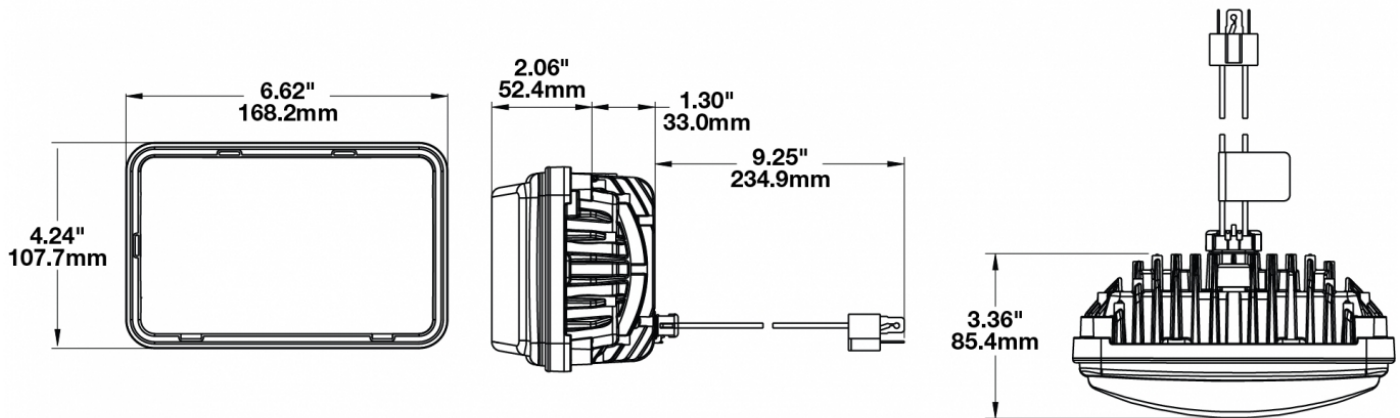

LED Headlights – Model 8800 Evolution 2

PRODUCT DIMENSIONS

ELECTRICAL SPECIFICATIONS

Input Voltage	12-24V DC
Operating Voltage	9-32V DC
Red Wire	High Beam
Black Wire	Ground
Current Draw	2.10A @ 12V DC 1.00A @ 24V DC