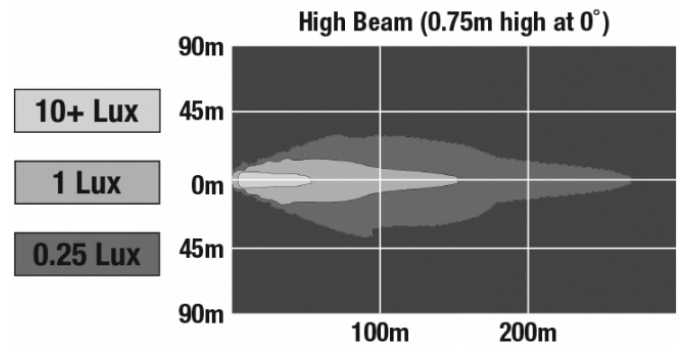

LED Headlights – Model 8800 Evolution 2

PRODUCT INFORMATION

Description	12-24V DOT/ECE LED High Beam Headlight with Chrome Bezel
Height	107.19 mm / 4.22 in
Width	167.64 mm / 6.6 in
Depth	84.90 mm / 3.34 in
Shape	Rectangular
Outer Lens Material	Hardcoated Polycarbonate
Outer Lens Color	Clear
Housing Material	Die-Cast Aluminum
Housing Color	Black
Bezel Color	Chrome
Mounting Type	Low-Profile Panel Mount
Retrofits	1A1 and 2A1 (4" 1 6") sealed beams
Minimum Operating Temperature	-40 °C / -40 °F
Maximum Operating Temperature	65 °C / 149 °F
Connector or Wiring	H4 Connector - AMP (#172615-2)
Mating Connector	LH Terminal - AMP (#172795-1); RH Terminal - AMP (#172796-1)
Product Weight	1.90 lbs / 0.86 kgs
Shipping Weight	2.30 lbs / 1.04 kgs

LED Headlights – Model 8800 Evolution 2

PHOTOMETRIC SPECIFICATIONS

Raw Lumen Output	2,250
Effective Lumen Output	898
Candela Output	73,200
Nominal LED Color Temperature	5000 K
Beam Pattern(s)	Forward Lighting - High Beam (DOT/ECE)