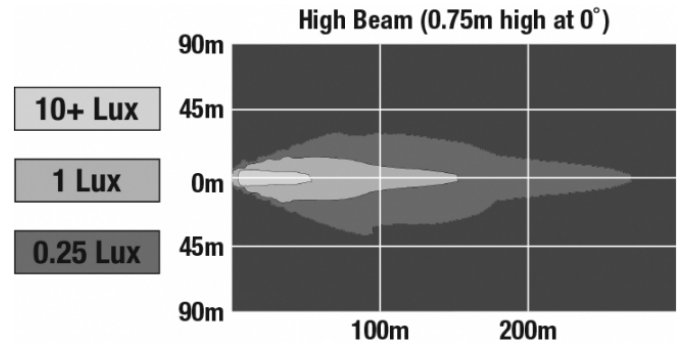

LED Headlights – Model 8800 Evolution 2

PRODUCT INFORMATION

Description	12-24V DOT/ECE LED High Beam Headlight with Chrome Bezel
Height	107.19 mm / 4.22 in
Width	167.64 mm / 6.6 in
Depth	84.90 mm / 3.34 in
Shape	Rectangular
Outer Lens Material	Hardcoated Polycarbonate
Outer Lens Color	Clear
Housing Material	Die-Cast Aluminum
Housing Color	Black
Bezel Color	Chrome
Mounting Type	Low-Profile Panel Mount
Retrofits	1A1 and 2A1 (4" 1 6") sealed beams
Minimum Operating Temperature	-40 °C / -40 °F
Maximum Operating Temperature	65 °C / 149 °F
Connector or Wiring	H4 Connector - AMP (#172615-2)
Mating Connector	LH Terminal - AMP (#172795-1); RH Terminal - AMP (#172796-1)
Shipping Weight	2.30 lbs / 1.04 kgs

LED Headlights – Model 8800 Evolution 2

PHOTOMETRIC SPECIFICATIONS

Raw Lumen Output	2,250
Effective Lumen Output	898
Candela Output	73,200
Nominal LED Color Temperature	5000 K
Beam Pattern(s)	Forward Lighting - High Beam (DOT/ECE)