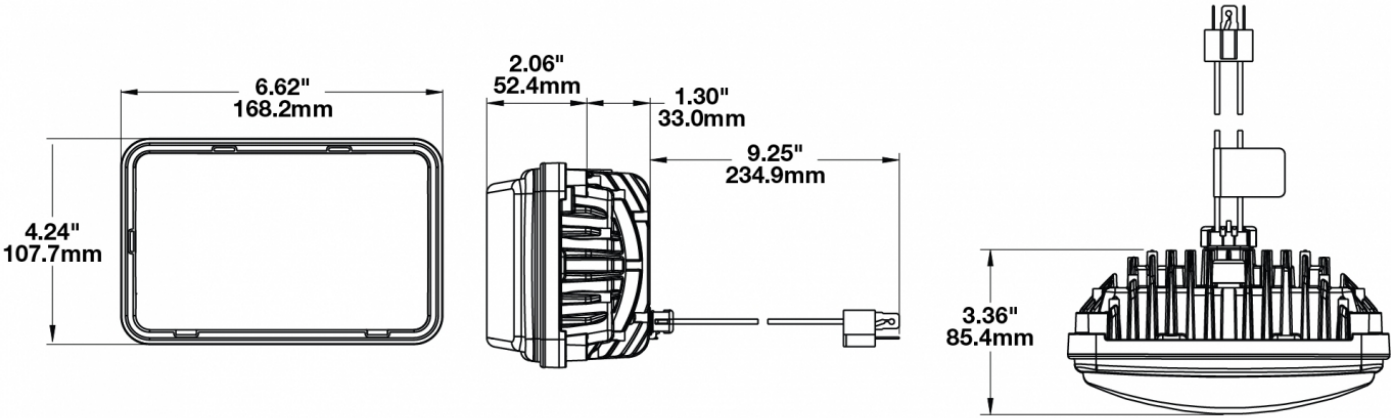

LED Headlights – Model 8800 Evolution 2

PRODUCT INFORMATION

Description	12-24V DOT/ECE LED High Beam Headlight with Chrome Bezel
Height	107.19 mm / 4.22 in
Width	167.64 mm / 6.6 in
Depth	84.90 mm / 3.34 in
Shape	Rectangular
Outer Lens Material	Hardcoated Polycarbonate
Outer Lens Color	Clear
Housing Material	Die-Cast Aluminum
Housing Color	Black
Bezel Color	Chrome
Mounting Type	Low-Profile Panel Mount
Retrofits	1A1 and 2A1 (4" 1 6") sealed beams
Minimum Operating Temperature	-40 °C / -40 °F
Maximum Operating Temperature	65 °C / 149 °F
Connector or Wiring	H4 Connector - AMP (#172615-2)
Mating Connector	LH Terminal - AMP (#172795-1); RH Terminal - AMP (#172796-1)
Product Weight	1.90 lbs / 0.86 kgs
Shipping Weight	2.30 lbs / 1.04 kgs

PRODUCT DIMENSIONS

ELECTRICAL SPECIFICATIONS

Input Voltage	12-24V DC
Operating Voltage	9-32V DC
Red Wire	High Beam
Black Wire	Ground
Current Draw	2.10A @ 12V DC 1.00A @ 24V DC

REGULATORY STANDARDS COMPLIANCE

LED Headlights – Model 8800 Evolution 2

PHOTOMETRIC SPECIFICATIONS

Raw Lumen Output	2,250
Effective Lumen Output	898
Candela Output	73,200
Nominal LED Color Temperature	5000 K
Beam Pattern(s)	Forward Lighting - High Beam (DOT/ECE)