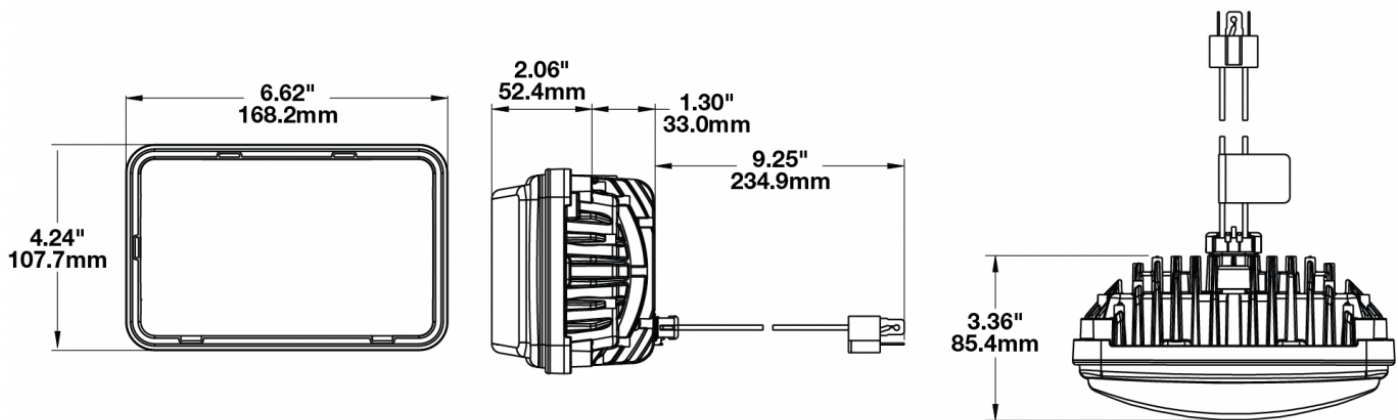

LED Headlights – Model 8800 Evolution 2

PRODUCT INFORMATION

Description	12-24V DOT/ECE LED High Beam Headlight with Chrome Bezel
Height	107.19 mm / 4.22 in
Width	167.64 mm / 6.6 in
Depth	84.90 mm / 3.34 in
Shape	Rectangular
Outer Lens Material	Hardcoated Polycarbonate
Outer Lens Color	Clear
Housing Material	Die-Cast Aluminum
Housing Color	Black
Bezel Color	Chrome
Mounting Type	Low-Profile Panel Mount
Retrofits	1A1 and 2A1 (4" 1 6") sealed beams
Minimum Operating Temperature	-40 °C / -40 °F
Maximum Operating Temperature	65 °C / 149 °F
Connector or Wiring	H4 Connector - AMP (#172615-2)
Mating Connector	LH Terminal - AMP (#172795-1); RH Terminal - AMP (#172796-1)
Shipping Weight	2.30 lbs / 1.04 kgs

PRODUCT DIMENSIONS

ELECTRICAL SPECIFICATIONS

Input Voltage	12-24V DC
Operating Voltage	9-32V DC
Red Wire	High Beam
Black Wire	Ground
Current Draw	2.10A @ 12V DC 1.00A @ 24V DC

REGULATORY STANDARDS COMPLIANCE

LED Headlights – Model 8800 Evolution 2

PHOTOMETRIC SPECIFICATIONS

Raw Lumen Output	2,250
Effective Lumen Output	898
Candela Output	73,200
Nominal LED Color Temperature	5000 K
Beam Pattern(s)	Forward Lighting - High Beam (DOT/ECE)