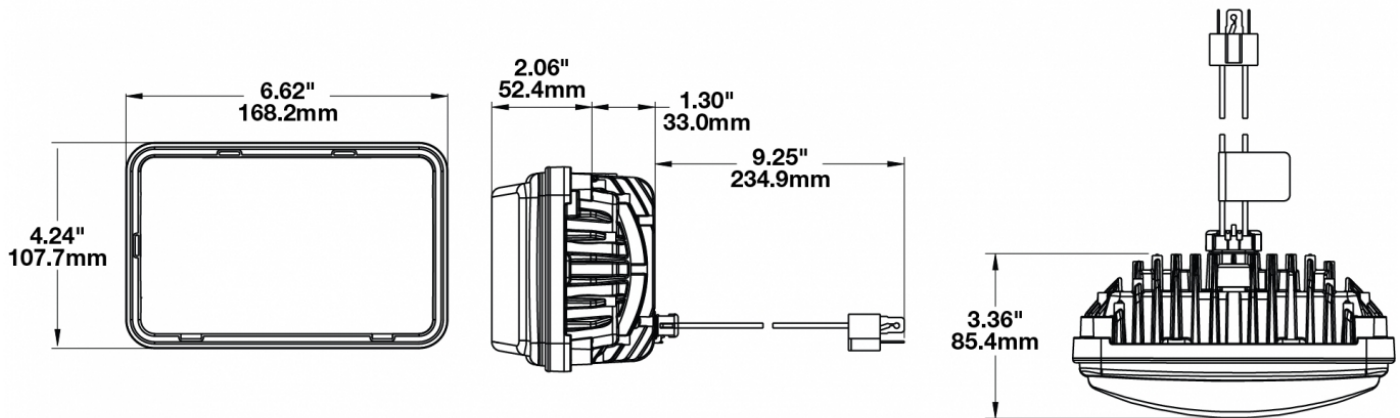

LED Headlights – Model 8800 Evolution 2

PRODUCT INFORMATION

Description	12-24V DOT/ECE LED High Beam Headlight with Chrome Bezel
Height	107.19 mm / 4.22 in
Width	167.64 mm / 6.6 in
Depth	84.90 mm / 3.34 in
Shape	Rectangular
Outer Lens Material	Hardcoated Polycarbonate
Outer Lens Color	Clear
Housing Material	Die-Cast Aluminum
Housing Color	Black
Bezel Color	Chrome
Mounting Type	Low-Profile Panel Mount
Retrofits	1A1 and 2A1 (4" 1 6") sealed beams
Minimum Operating Temperature	-40 °C / -40 °F
Maximum Operating Temperature	65 °C / 149 °F
Connector or Wiring	H4 Connector - AMP (#172615-2)
Mating Connector	LH Terminal - AMP (#172795-1); RH Terminal - AMP (#172796-1)
Shipping Weight	2.30 lbs / 1.04 kgs

PRODUCT DIMENSIONS

ELECTRICAL SPECIFICATIONS

Input Voltage	12-24V DC
Operating Voltage	9-32V DC
Red Wire	High Beam
Black Wire	Ground
Current Draw	2.10A @ 12V DC 1.00A @ 24V DC

REGULATORY STANDARDS COMPLIANCE

LED Headlights – Model 8800 Evolution 2

PHOTOMETRIC SPECIFICATIONS

Raw Lumen Output	2,250
Effective Lumen Output	898
Candela Output	73,200
Nominal LED Color Temperature	5000 K
Beam Pattern(s)	Forward Lighting - High Beam (DOT/ECE)