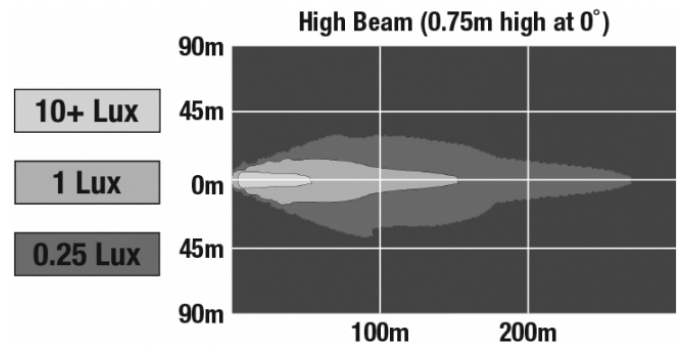

## PRODUCT INFORMATION

<b>Description</b>	12-24V DOT/ECE LED High Beam Headlight with Chrome Bezel
<b>Height</b>	107.19 mm / 4.22 in
<b>Width</b>	167.64 mm / 6.6 in
<b>Depth</b>	84.90 mm / 3.34 in
<b>Shape</b>	Rectangular
<b>Outer Lens Material</b>	Hardcoated Polycarbonate
<b>Outer Lens Color</b>	Clear
<b>Housing Material</b>	Die-Cast Aluminum
<b>Housing Color</b>	Black
<b>Bezel Color</b>	Chrome
<b>Mounting Type</b>	Low-Profile Panel Mount
<b>Retrofits</b>	1A1 and 2A1 (4" 1 6") sealed beams
<b>Minimum Operating Temperature</b>	-40 °C / -40 °F
<b>Maximum Operating Temperature</b>	65 °C / 149 °F
<b>Connector or Wiring</b>	H4 Connector - AMP (#172615-2)
<b>Mating Connector</b>	LH Terminal - AMP (#172795-1); RH Terminal - AMP (#172796-1)
<b>Shipping Weight</b>	2.30 lbs / 1.04 kgs

## PRODUCT DIMENSIONS

## PHOTOMETRIC SPECIFICATIONS

<b>Raw Lumen Output</b>	2,250
<b>Effective Lumen Output</b>	898
<b>Candela Output</b>	73,200
<b>Nominal LED Color Temperature</b>	5000 K
<b>Beam Pattern(s)</b>	Forward Lighting - High Beam (DOT/ECE)