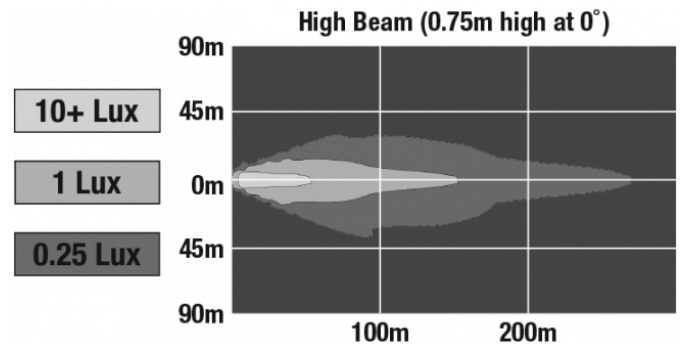

LED Headlights – Model 8800 Evolution 2

PRODUCT INFORMATION

Description	12-24V DOT/ECE LED High Beam Headlight with Chrome Bezel
Height	107.19 mm / 4.22 in
Width	167.64 mm / 6.6 in
Depth	84.90 mm / 3.34 in
Shape	Rectangular
Outer Lens Material	Hardcoated Polycarbonate
Outer Lens Color	Clear
Housing Material	Die-Cast Aluminum
Housing Color	Black
Bezel Color	Chrome
Mounting Type	Low-Profile Panel Mount
Retrofits	1A1 and 2A1 (4" 1 6") sealed beams
Minimum Operating Temperature	-40 °C / -40 °F
Maximum Operating Temperature	65 °C / 149 °F
Connector or Wiring	H4 Connector - AMP (#172615-2)
Mating Connector	LH Terminal - AMP (#172795-1); RH Terminal - AMP (#172796-1)
Shipping Weight	2.30 lbs / 1.04 kgs

LED Headlights – Model 8800 Evolution 2

PHOTOMETRIC SPECIFICATIONS

Raw Lumen Output	2,250
Effective Lumen Output	898
Candela Output	73,200
Nominal LED Color Temperature	5000 K
Beam Pattern(s)	Forward Lighting - High Beam (DOT/ECE)