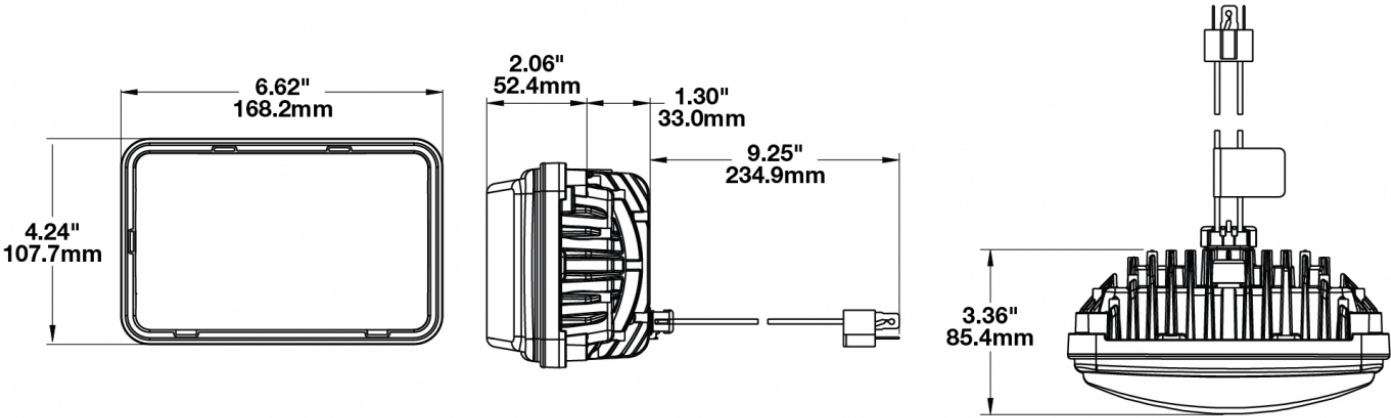

LED Headlights – Model 8800 Evolution 2

PRODUCT INFORMATION

Description	12-24V DOT/ECE LED RHT Low Beam Headlight with Chrome Bezel
Height	107.19 mm / 4.22 in
Width	167.64 mm / 6.6 in
Depth	84.90 mm / 3.34 in
Shape	Rectangular
Outer Lens Material	Hardcoated Polycarbonate
Outer Lens Color	Clear
Housing Material	Die-Cast Aluminum
Housing Color	Black
Bezel Color	Chrome
Mounting Type	Low-Profile Panel Mount
Retrofits	1A1 and 2A1 (4" 1 6") sealed beams
Minimum Operating Temperature	-40 °C / -40 °F
Maximum Operating Temperature	65 °C / 149 °F
Connector or Wiring	H4 Connector - AMP (#172615-2)
Mating Connector	LH Terminal - AMP (#172795-1); RH Terminal - AMP (#172796-1)
Shipping Weight	2.30 lbs / 1.04 kgs

PRODUCT DIMENSIONS

ELECTRICAL SPECIFICATIONS

Input Voltage	12-24V DC
Operating Voltage	9-32V DC
White Wire	Low Beam
Black Wire	Ground
Yellow Wire	Low Beam
Current Draw	2.10A @ 12V DC 1.00A @ 24V DC

REGULATORY STANDARDS COMPLIANCE

LED Headlights – Model 8800 Evolution 2

PHOTOMETRIC SPECIFICATIONS

Raw Lumen Output	2,830
Effective Lumen Output	782
Candela Output	29,800
Nominal LED Color Temperature	5000 K
Beam Pattern(s)	Forward Lighting - Low Beam (DOT) Forward Lighting - Low Beam (ECE Right Hand)