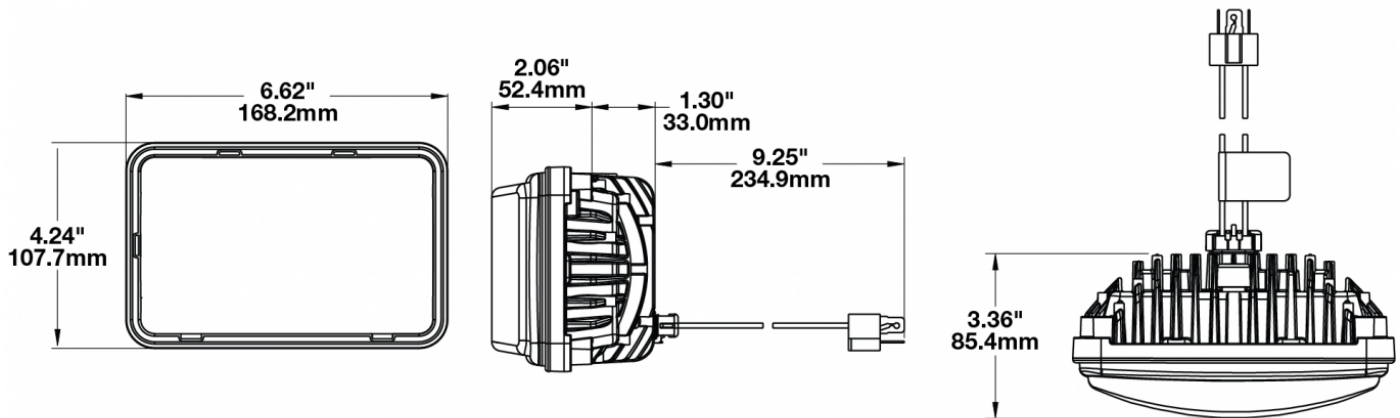

LED Headlights – Model 8800 Evolution 2

PRODUCT INFORMATION

Description	12-24V DOT/ECE LED RHT Low Beam Headlight with Chrome Bezel
Height	107.19 mm / 4.22 in
Width	167.64 mm / 6.6 in
Depth	84.90 mm / 3.34 in
Shape	Rectangular
Outer Lens Material	Hardcoated Polycarbonate
Outer Lens Color	Clear
Housing Material	Die-Cast Aluminum
Housing Color	Black
Bezel Color	Chrome
Mounting Type	Low-Profile Panel Mount
Retrofits	1A1 and 2A1 (4" 1 6") sealed beams
Minimum Operating Temperature	-40 °C / -40 °F
Maximum Operating Temperature	65 °C / 149 °F
Connector or Wiring	H4 Connector - AMP (#172615-2)
Mating Connector	LH Terminal - AMP (#172795-1); RH Terminal - AMP (#172796-1)
Shipping Weight	2.30 lbs / 1.04 kgs

PRODUCT DIMENSIONS

ELECTRICAL SPECIFICATIONS

Input Voltage	12-24V DC
Operating Voltage	9-32V DC
White Wire	Low Beam
Black Wire	Ground
Yellow Wire	Low Beam
Current Draw	2.10A @ 12V DC 1.00A @ 24V DC

REGULATORY STANDARDS COMPLIANCE

LED Headlights – Model 8800 Evolution 2

PHOTOMETRIC SPECIFICATIONS

Raw Lumen Output	2,830
Effective Lumen Output	782
Candela Output	29,800
Nominal LED Color Temperature	5000 K
Beam Pattern(s)	Forward Lighting - Low Beam (DOT) Forward Lighting - Low Beam (ECE Right Hand)