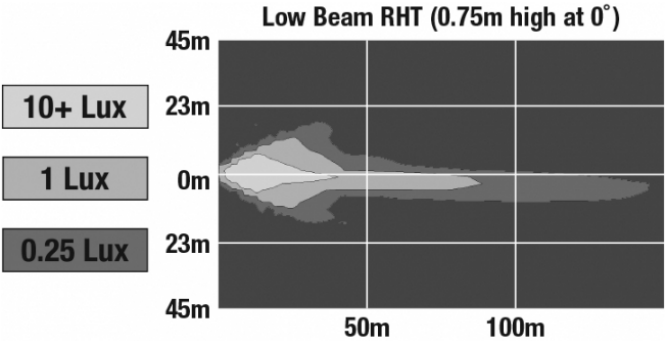

LED Headlights – Model 8800 Evolution 2

PRODUCT INFORMATION

Description	12-24V DOT/ECE LED RHT Low Beam Headlight with Chrome Bezel
Height	107.19 mm / 4.22 in
Width	167.64 mm / 6.6 in
Depth	84.90 mm / 3.34 in
Shape	Rectangular
Outer Lens Material	Hardcoated Polycarbonate
Outer Lens Color	Clear
Housing Material	Die-Cast Aluminum
Housing Color	Black
Bezel Color	Chrome
Mounting Type	Low-Profile Panel Mount
Retrofits	1A1 and 2A1 (4" 1 6") sealed beams
Minimum Operating Temperature	-40 °C / -40 °F
Maximum Operating Temperature	65 °C / 149 °F
Connector or Wiring	H4 Connector - AMP (#172615-2)
Mating Connector	LH Terminal - AMP (#172795-1); RH Terminal - AMP (#172796-1)
Shipping Weight	2.30 lbs / 1.04 kgs

LED Headlights – Model 8800 Evolution 2

PHOTOMETRIC SPECIFICATIONS

Raw Lumen Output	2,830
Effective Lumen Output	782
Candela Output	29,800
Nominal LED Color Temperature	5000 K
Beam Pattern(s)	Forward Lighting - Low Beam (DOT) Forward Lighting - Low Beam (ECE Right Hand)