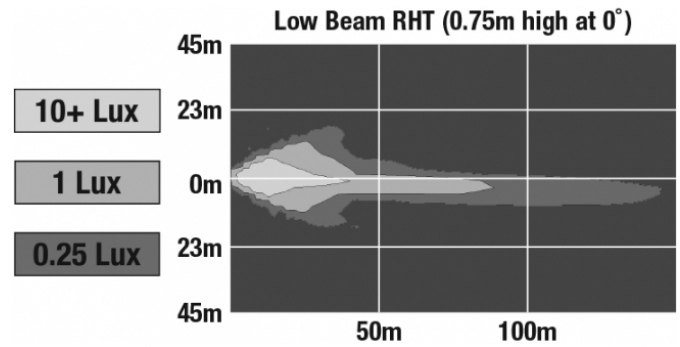

LED Headlights – Model 8800 Evolution 2

PRODUCT INFORMATION

Description	12-24V DOT/ECE LED RHT Low Beam Headlight with Chrome Bezel
Height	107.19 mm / 4.22 in
Width	167.64 mm / 6.6 in
Depth	84.90 mm / 3.34 in
Shape	Rectangular
Outer Lens Material	Hardcoated Polycarbonate
Outer Lens Color	Clear
Housing Material	Die-Cast Aluminum
Housing Color	Black
Bezel Color	Chrome
Mounting Type	Low-Profile Panel Mount
Retrofits	1A1 and 2A1 (4" 1 6") sealed beams
Minimum Operating Temperature	-40 °C / -40 °F
Maximum Operating Temperature	65 °C / 149 °F
Connector or Wiring	H4 Connector - AMP (#172615-2)
Mating Connector	LH Terminal - AMP (#172795-1); RH Terminal - AMP (#172796-1)
Shipping Weight	2.30 lbs / 1.04 kgs

J.W. SPEAKER
Engineered. Lighting. Solutions.

LED Headlights – Model 8800 Evolution 2

PHOTOMETRIC SPECIFICATIONS

Raw Lumen Output	2,830
Effective Lumen Output	782
Candela Output	29,800
Nominal LED Color Temperature	5000 K
Beam Pattern(s)	Forward Lighting - Low Beam (DOT) Forward Lighting - Low Beam (ECE Right Hand)