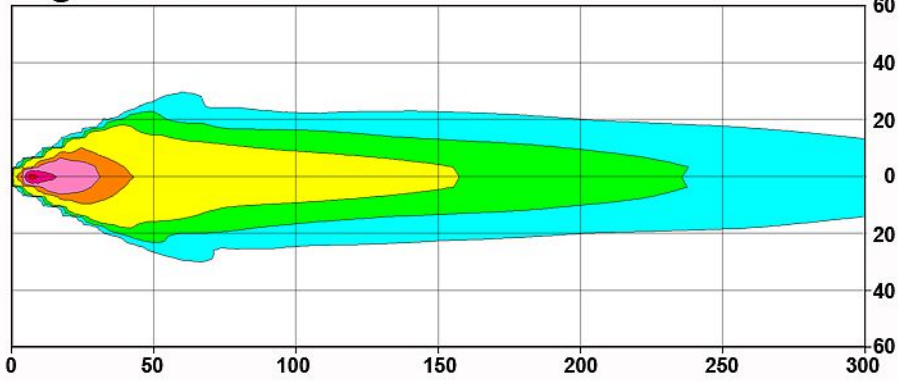

Model 8704 High/Low

High Beam Pattern (1.0m high, -0°)

68 Max.

Low Beam Pattern (1.0m high, -0°)

60 Max.

0.25 0.50 1.0 5.0 10 25 50 Lux