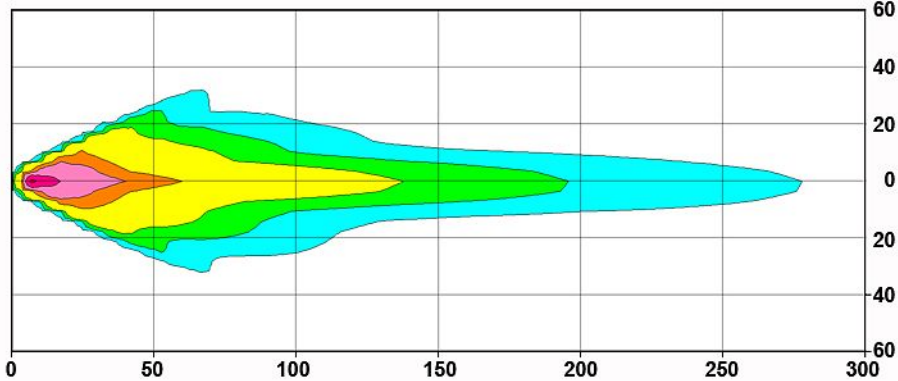

Model 8704 High/Low

High Beam Pattern (1.0m high, -0°)

68 Max.

Low Beam Pattern (1.0m high, -0°)

60 Max.

0.25 0.50 1.0 5.0 10 25 50 Lux