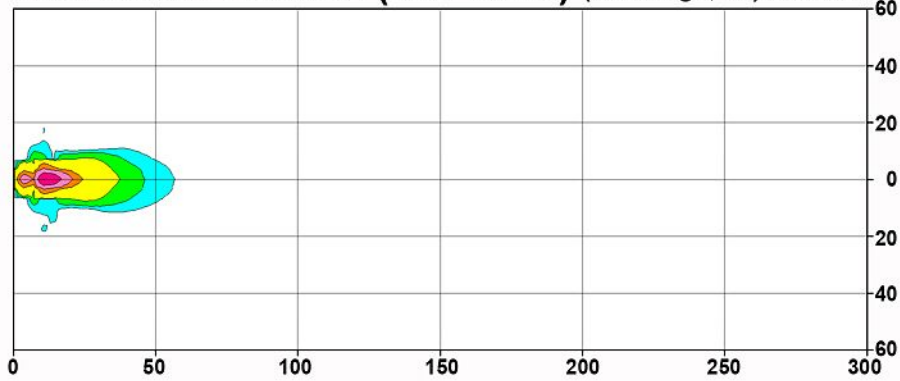

Standards Compliance

SAE J575	SAE J1623
ECE Reg. 112 (B - Low Beam Only)	ECE Reg. 113 (B - Low Beam Only)

Applications

Agricultural	Construction	Fire & Rescue
Forestry	Industrial	Lawn & Garden
Material Handling	Off-Highway	On-Highway
Recreational	Specialty Trucks	Utility

Model 785

Low Beam Pattern (881 Bulb) (1.0m high, -0°) 7.4 Max.

Low Beam Pattern (862 Bulb) (1.0m high, -0°) 50.3 Max.

0.25 0.50 1.0 5.0 10 25 50 Lux

Model 785

Low Beam Pattern (885 Bulb) (1.0m high, -0°) 7.4 Max.