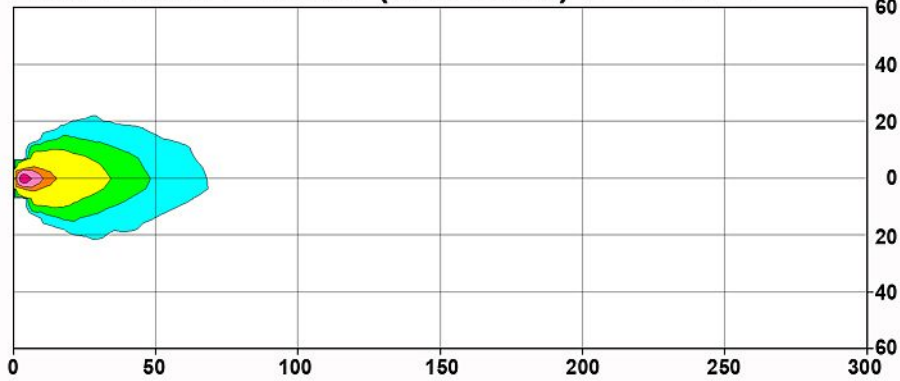

Model 785

Low Beam Pattern (881 Bulb) (1.0m high, -0°) 7.4 Max.

Low Beam Pattern (862 Bulb) (1.0m high, -0°) 50.3 Max.

0.25 0.50 1.0 5.0 10 25 50 Lux

Model 785

Low Beam Pattern (885 Bulb) (1.0m high, -0°) 7.4 Max.

Low Beam Pattern (894 Bulb) (1.0m high, -0°) 69.3 Max.

Low Beam Pattern (899 Bulb) (1.0m high, -0°) 44.4 Max.

0.25 0.50 1.0 5.0 10 25 50 Lux