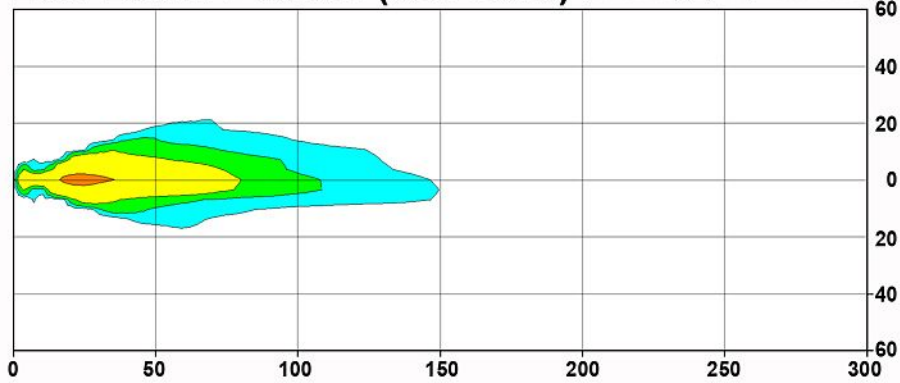

Standards Compliance

SAE J575	SAE J1623
ECE Reg. 112 (B - Low Beam Only)	ECE Reg. 113 (B - Low Beam Only)

Applications

Agricultural	Construction	Fire & Rescue
Forestry	Industrial	Lawn & Garden
Material Handling	Off-Highway	On-Highway
Recreational	Specialty Trucks	Utility

Model 785

Low Beam Pattern (881 Bulb) (1.0m high, -0°) 7.4 Max.

Low Beam Pattern (862 Bulb) (1.0m high, -0°) 50.3 Max.

0.25 0.50 1.0 5.0 10 25 50 Lux

Model 785

Low Beam Pattern (885 Bulb) (1.0m high, -0°) 7.4 Max.