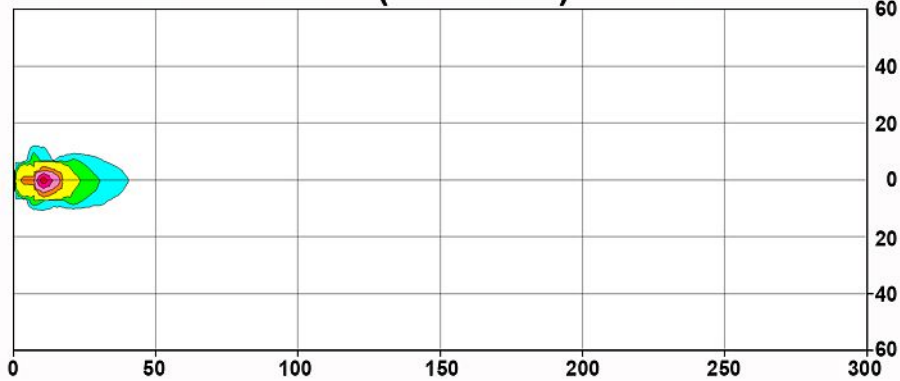

Model 785

Low Beam Pattern (881 Bulb) (1.0m high, -0°) 7.4 Max.

Low Beam Pattern (862 Bulb) (1.0m high, -0°) 50.3 Max.

0.25 0.50 1.0 5.0 10 25 50 Lux

Model 785

Low Beam Pattern (885 Bulb) (1.0m high, -0°) 7.4 Max.

Low Beam Pattern (894 Bulb) (1.0m high, -0°) 69.3 Max.

Low Beam Pattern (899 Bulb) (1.0m high, -0°) 44.4 Max.

0.25 0.50 1.0 5.0 10 25 50 Lux