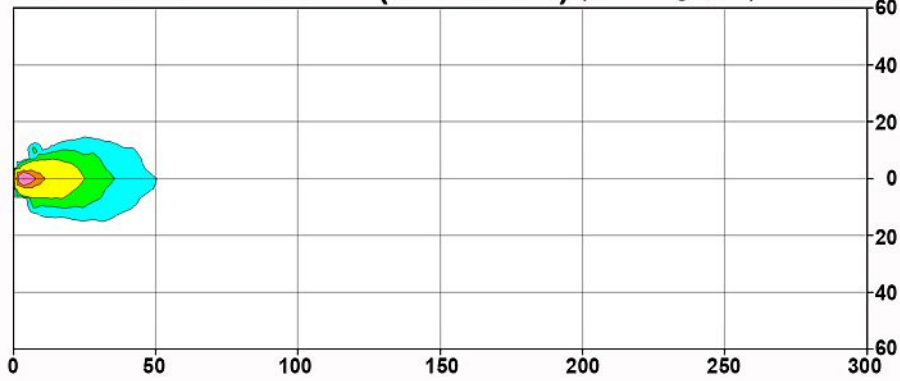

Model 785

Low Beam Pattern (881 Bulb) (1.0m high, -0°) 7.4 Max.

Low Beam Pattern (862 Bulb) (1.0m high, -0°) 50.3 Max.

0.25 0.50 1.0 5.0 10 25 50 Lux

Model 785

Low Beam Pattern (885 Bulb) (1.0m high, -0°) 7.4 Max.

Low Beam Pattern (894 Bulb) (1.0m high, -0°) 69.3 Max.

Low Beam Pattern (899 Bulb) (1.0m high, -0°) 44.4 Max.

0.25 0.50 1.0 5.0 10 25 50 Lux