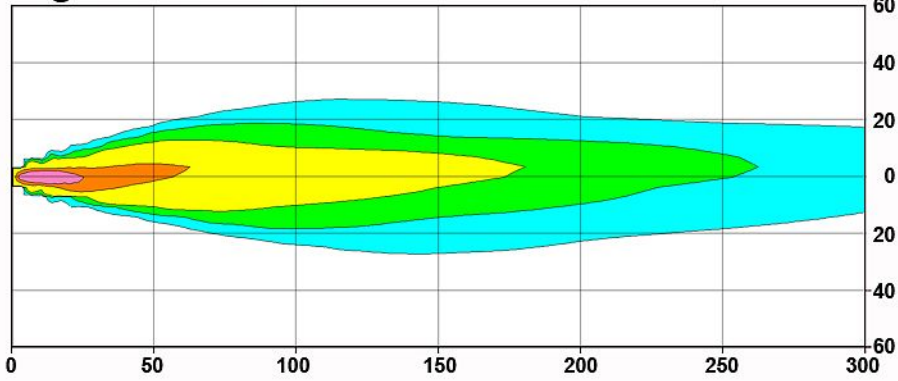

Standards Compliance

ECE Reg. 112

Applications

Agricultural	Construction	Fire & Rescue
Forestry	Industrial	On-Highway
Recreational	Specialty Trucks	Utility

Model 7110

High Beam Pattern (1.0m high, -0°)

23.7 Max.

Low Beam Pattern (1.0m high, -0°)

27.6 Max.