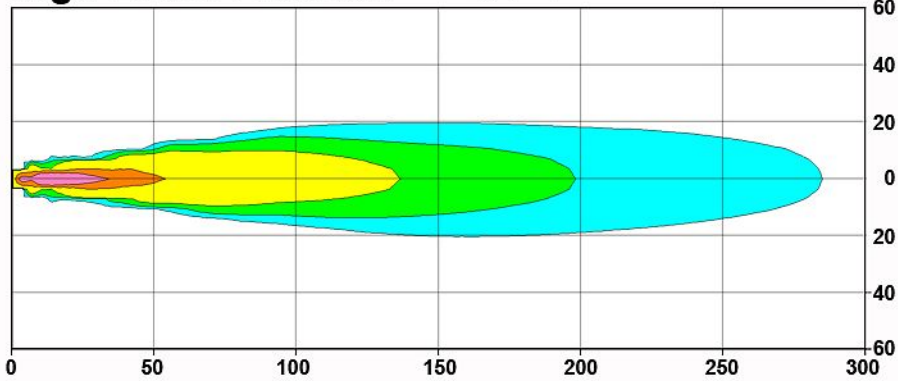

# Model 7100

**High Beam Pattern** (1.0m high, -0°)

24.7 Max.

**Low Beam Pattern** (1.0m high, -0°)

46.2 Max.