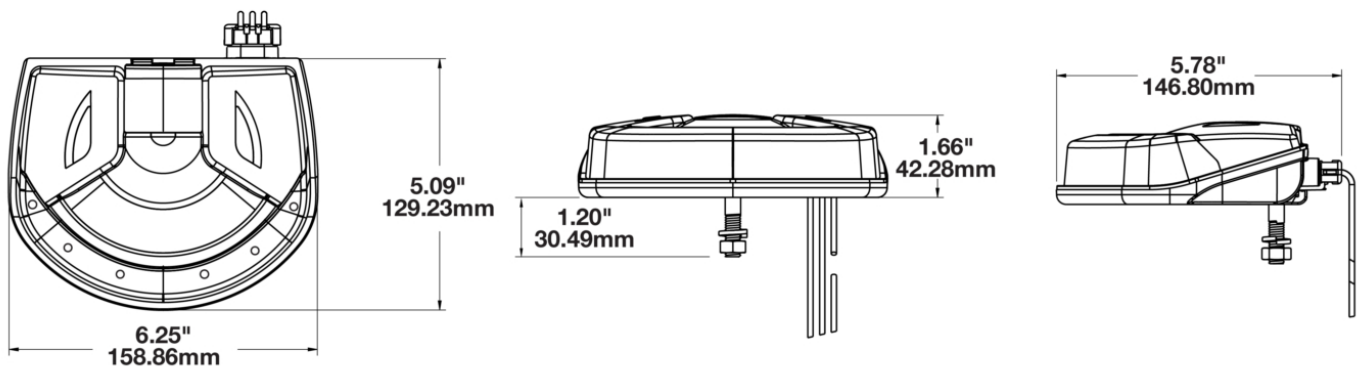

PRODUCT DIMENSIONS

Print date: 2018-06-19

© 2018 J.W. Speaker Corporation • Germantown, WI U.S.A.
www.jwspeaker.com • speaker@jwspeaker.com • 262.251.6660

J.W. SPEAKER
Engineered. Lighting. Solutions.