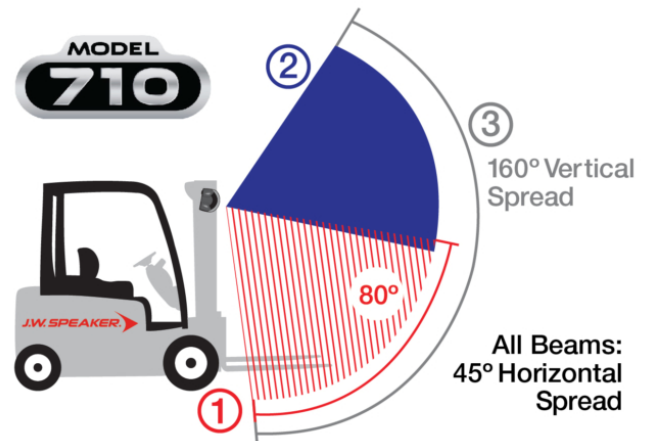

Warehouse LED Work Light - Model 710

PRODUCT INFORMATION

Description	12-110V LED Warehouse Work Light with Vertical Flood Beam Pattern
Height	130.00 mm / 5.12 in
Width	159.00 mm / 6.26 in
Depth	43.00 mm / 1.69 in
Shape	Stylized
Outer Lens Material	Polycarbonate
Outer Lens Color	Black/Clear
Housing Material	Polycarbonate
Housing Color	Black
Mounting Hardware Description	(x1) M8-30.5mm Black Zinc Plate Flange Bolt
Mounting Type	Flush
Connector or Wiring	Integrated 3-Pin Packard (12129615)
Mating Connector	Packard 12110293
Product Weight	0.75 lbs / 0.34 kgs
Shipping Weight	1.10 lbs / 0.5 kgs

PHOTOMETRIC SPECIFICATIONS

Raw Lumen Output	2,000 (6 LEDs); 1,630 (3 LEDs)
Effective Lumen Output	1,600 (6 LEDs); 780 (3 LEDs)
Beam Pattern(s)	Forward Lighting - Flood (Vertical)

At 3m on Full Beam:

Max Lux: 116
 Pattern Shape:
 2.8m x 22.4m