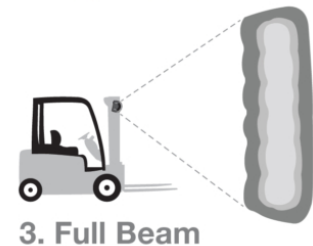

Warehouse LED Work Light - Model 710

PRODUCT INFORMATION

Description	12-110V LED Warehouse Work Light with Vertical Flood Beam Pattern
Height	130.00 mm / 5.12 in
Width	159.00 mm / 6.26 in
Depth	43.00 mm / 1.69 in
Shape	Stylized
Outer Lens Material	Polycarbonate
Outer Lens Color	Black/Clear
Housing Material	Polycarbonate
Housing Color	Black
Mounting Hardware Description	(x1) M8-30.5mm Black Zinc Plate Flange Bolt
Mounting Type	Flush
Connector or Wiring	Integrated 3-Pin Packard (12129615)
Mating Connector	Packard 12110293
Product Weight	0.75 lbs / 0.34 kgs
Shipping Weight	1.10 lbs / 0.5 kgs

Warehouse LED Work Light - Model 710

ELECTRICAL SPECIFICATIONS

Input Voltage	12-110V DC
Operating Voltage	9-110V DC
Transient Spike Protection	330V Peak @ 1 HZ-100 Pulses
Current Draw	1.54A @ 12V DC (3 LED's) 0.67A @ 24V DC (3 LED's) 0.33A @ 60V DC (3 LED's) 0.20A @ 110V DC (3 LED's) 1.59A @ 12V DC (6 LED's) 0.74A @ 24V DC (6 LED's) 0.34A @ 60V DC (6 LED's) 0.23A @ 110V DC (6 LED's)

PHOTOMETRIC SPECIFICATIONS

Raw Lumen Output	2,000 (6 LEDs); 1,630 (3 LEDs)
Effective Lumen Output	1,600 (6 LEDs); 780 (3 LEDs)
Beam Pattern(s)	Forward Lighting - Flood (Vertical)

At 3m on Full Beam:

Max Lux: 116
 Pattern Shape:
 2.8m x 22.4m