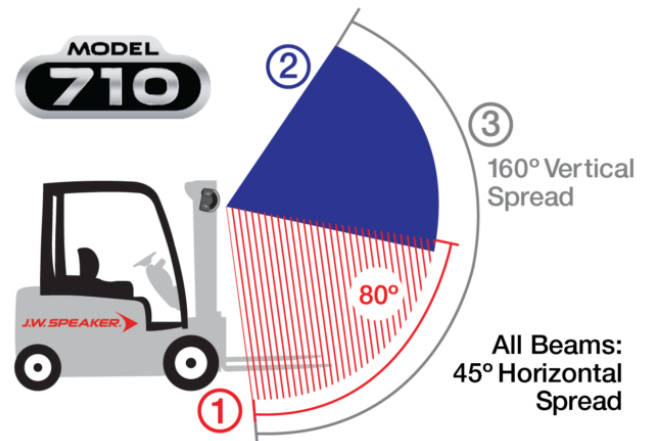

Warehouse LED Work Light - Model 710

PRODUCT INFORMATION

Description	12-110V LED Warehouse Work Light with Vertical Flood Beam Pattern
Height	130.00 mm / 5.12 in
Width	159.00 mm / 6.26 in
Depth	43.00 mm / 1.69 in
Shape	Stylized
Outer Lens Material	Polycarbonate
Outer Lens Color	Black/Clear
Housing Material	Polycarbonate
Housing Color	Black
Mounting Hardware Description	(x1) M8-30.5mm Black Zinc Plate Flange Bolt
Mounting Type	Flush
Connector or Wiring	Integrated 3-Pin Packard (12129615)
Mating Connector	Packard 12110293
Product Weight	0.00 lbs / 0 kgs
Shipping Weight	1.10 lbs / 0.5 kgs

PHOTOMETRIC SPECIFICATIONS

Raw Lumen Output	2,000 (6 LEDs); 1,630 (3 LEDs)
Effective Lumen Output	1,600 (6 LEDs); 780 (3 LEDs)
Beam Pattern(s)	Forward Lighting - Flood (Vertical)

1. Driving Beam

2. High Beam