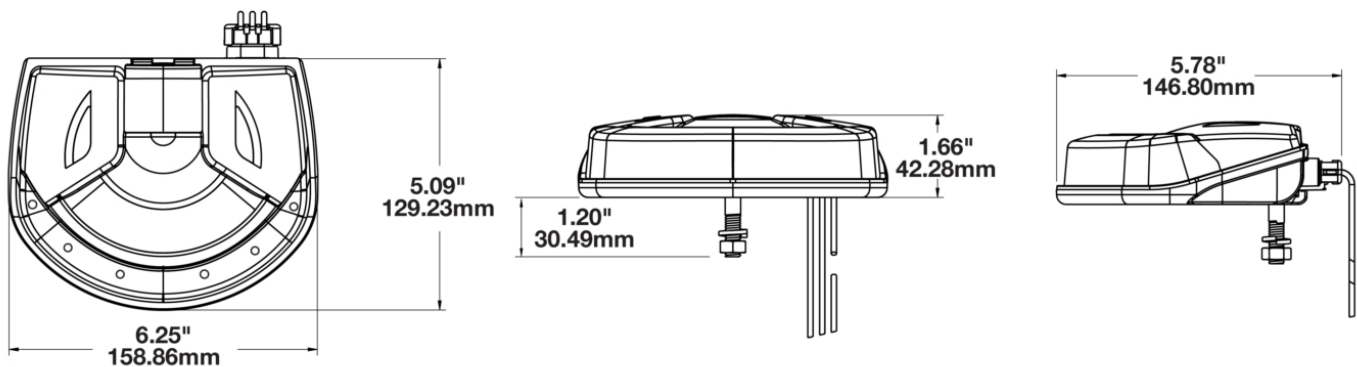

PRODUCT DIMENSIONS

Print date: 2018-11-15

© 2018 J.W. Speaker Corporation • Germantown, WI U.S.A.
www.jwspeaker.com • speaker@jwspeaker.com • 262.251.6660

J.W. SPEAKER
Engineered. Lighting. Solutions.