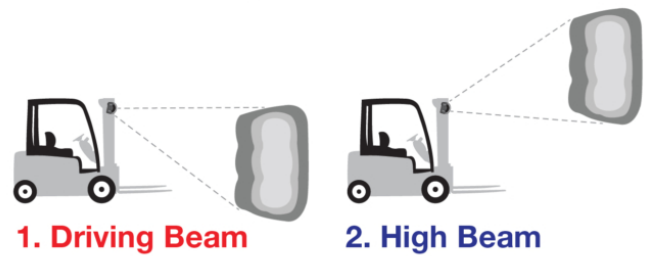

Warehouse LED Work Light - Model 710

PHOTOMETRIC SPECIFICATIONS

Raw Lumen Output	2,000 (6 LEDs); 1,630 (3 LEDs)
Effective Lumen Output	1,600 (6 LEDs); 780 (3 LEDs)
Beam Pattern(s)	Forward Lighting - Flood (Vertical)