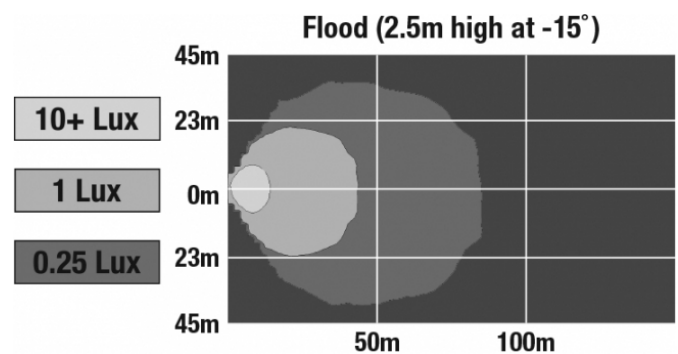

## PRODUCT INFORMATION

<b>Description</b>	12-24V LED Work Light with Flood Beam Pattern
<b>Height</b>	162.56 mm / 6.4 in
<b>Width</b>	112.01 mm / 4.41 in
<b>Depth</b>	76.20 mm / 3 in
<b>Shape</b>	Vertical Oval
<b>Outer Lens Material</b>	Polycarbonate
<b>Outer Lens Color</b>	Clear
<b>Housing Material</b>	Die-Cast Aluminum
<b>Housing Color</b>	Black
<b>Mounting Hardware Description</b>	(x1) M12-1.75 x 41 Hollow Mounting Bolt
<b>Mounting Type</b>	Universal Pedestal Mount
<b>Minimum Operating Temperature</b>	-40 °C / -40 °F
<b>Maximum Operating Temperature</b>	65 °C / 149 °F
<b>Mating Connector</b>	Packard (#12059183)

## PHOTOMETRIC SPECIFICATIONS

<b>Raw Lumen Output</b>	3,150
<b>Effective Lumen Output</b>	2,130
<b>Nominal LED Color Temperature</b>	5000 K
<b>Beam Pattern(s)</b>	Forward Lighting - Flood (Standard)

Print date: 2017-05-29