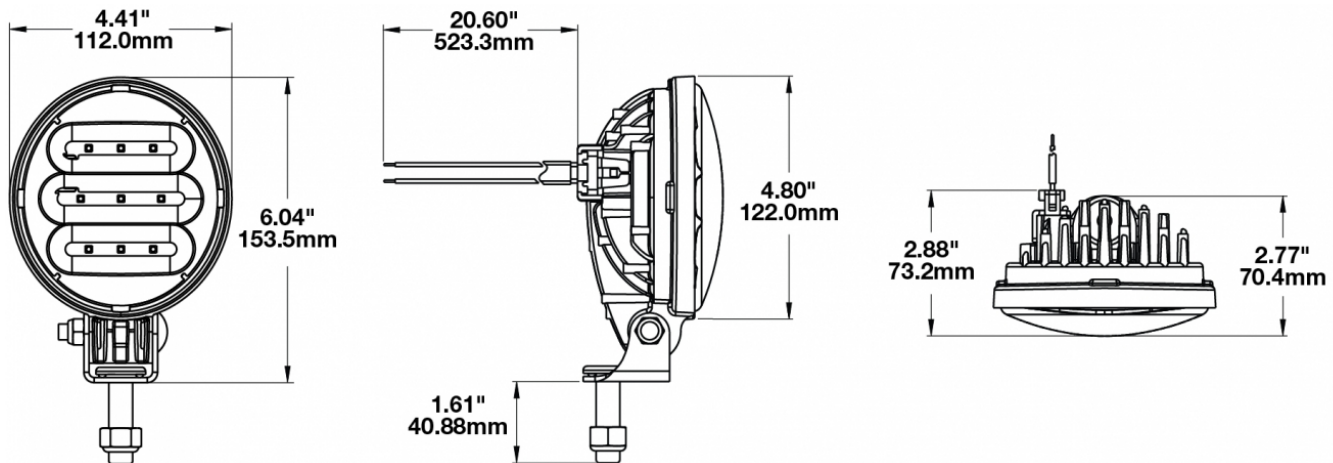

PRODUCT DIMENSIONS

Print date: 2017-05-29

© 2017 J.W. Speaker Corporation • Germantown, WI U.S.A.
www.jwspeaker.com • speaker@jwspeaker.com • 262.251.6660

J.W. SPEAKER
Engineered. Lighting. Solutions.