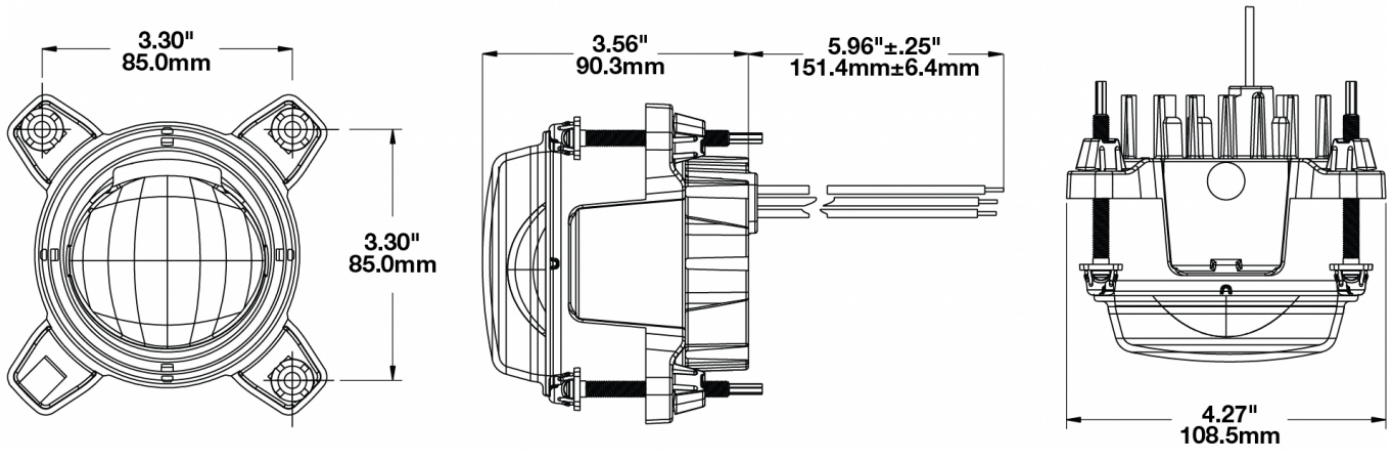

## PRODUCT INFORMATION

<b>Description</b>	12-24V DOT/ECE LED Low Beam Headlight (for John Deere 6R, 7R & 8R Series Tractors) - 2 Light Kit
<b>Height</b>	108.46 mm / 4.27 in
<b>Width</b>	108.46 mm / 4.27 in
<b>Depth</b>	90.42 mm / 3.56 in
<b>Shape</b>	Round
<b>Outer Lens Material</b>	Polycarbonate
<b>Outer Lens Color</b>	Clear
<b>Housing Material</b>	Die-Cast Aluminum
<b>Housing Color</b>	Raw Aluminum
<b>Bezel Color</b>	Black
<b>Mounting Hardware Description</b>	John Deere Mounting Bracket
<b>Mounting Type</b>	Low Profile Mount
<b>Minimum Operating Temperature</b>	-40 °C / -40 °F
<b>Maximum Operating Temperature</b>	65 °C / 149 °F
<b>Connector or Wiring</b>	Plug & Play Adapter
<b>Product Weight</b>	2.60 lbs / 1.18 kgs
<b>Shipping Weight</b>	0.90 lbs / 0.41 kgs

## PRODUCT DIMENSIONS