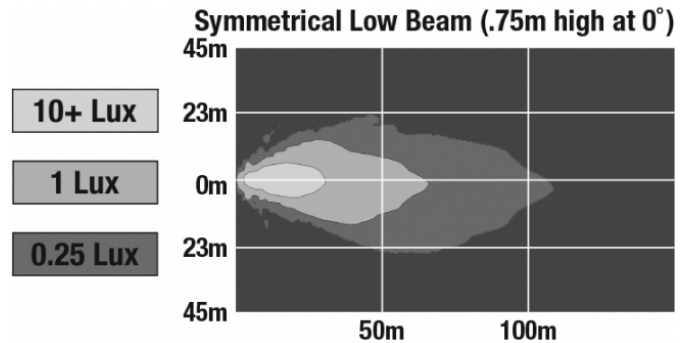

## PRODUCT DIMENSIONS

## PHOTOMETRIC SPECIFICATIONS

<b>Raw Lumen Output</b>	1,910
<b>Effective Lumen Output</b>	575
<b>Candela Output</b>	18,000
<b>Nominal LED Color Temperature</b>	5000 K
<b>Beam Pattern(s)</b>	Forward Lighting - Low Beam (DOT)