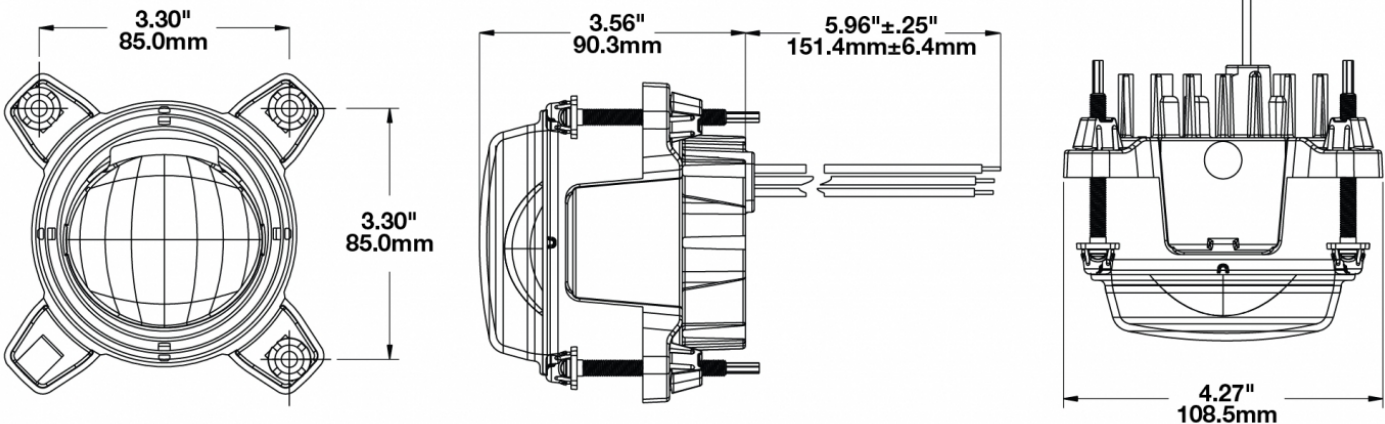

## PRODUCT INFORMATION

<b>Description</b>	12-24V DOT/ECE LED Low Beam Headlight (for John Deere 6R, 7R & 8R Series Tractors) - 2 Light Kit
<b>Height</b>	108.46 mm / 4.27 in
<b>Width</b>	108.46 mm / 4.27 in
<b>Depth</b>	90.42 mm / 3.56 in
<b>Shape</b>	Round
<b>Outer Lens Material</b>	Polycarbonate
<b>Outer Lens Color</b>	Clear
<b>Housing Material</b>	Die-Cast Aluminum
<b>Housing Color</b>	Raw Aluminum
<b>Bezel Color</b>	Black
<b>Mounting Hardware Description</b>	John Deere Mounting Bracket
<b>Mounting Type</b>	Low Profile Mount
<b>Minimum Operating Temperature</b>	-40 °C / -40 °F
<b>Maximum Operating Temperature</b>	65 °C / 149 °F
<b>Connector or Wiring</b>	Plug & Play Adapter
<b>Product Weight</b>	2.60 lbs / 1.18 kgs
<b>Shipping Weight</b>	0.90 lbs / 0.41 kgs

## PRODUCT DIMENSIONS