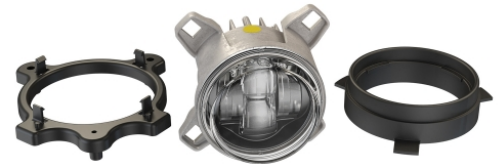

# LED Headlights - Model 90

## PRODUCT INFORMATION

<b>Description</b>	12-24V DOT/ECE LED Low Beam Headlight (for John Deere 6R, 7R & 8R Series Tractors) - 2 Light Kit
<b>Height</b>	108.46 mm / 4.27 in
<b>Width</b>	108.46 mm / 4.27 in
<b>Depth</b>	90.42 mm / 3.56 in
<b>Shape</b>	Round
<b>Outer Lens Material</b>	Polycarbonate
<b>Outer Lens Color</b>	Clear
<b>Housing Material</b>	Die-Cast Aluminum
<b>Housing Color</b>	Raw Aluminum
<b>Bezel Color</b>	Black
<b>Mounting Hardware Description</b>	John Deere Mounting Bracket
<b>Mounting Type</b>	Low Profile Mount
<b>Minimum Operating Temperature</b>	-40 °C / -40 °F
<b>Maximum Operating Temperature</b>	65 °C / 149 °F
<b>Connector or Wiring</b>	Plug & Play Adapter
<b>Product Weight</b>	2.60 lbs / 1.18 kgs
<b>Shipping Weight</b>	0.90 lbs / 0.41 kgs