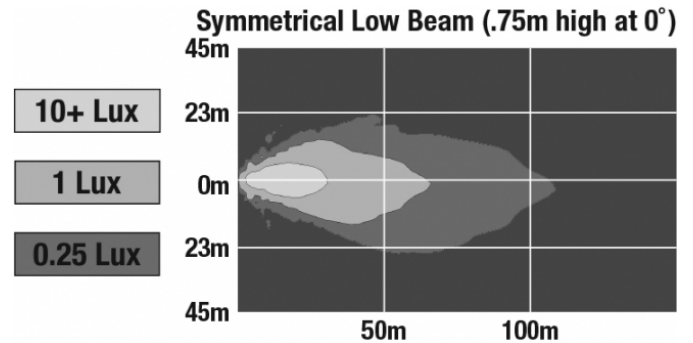

## PRODUCT DIMENSIONS

## PHOTOMETRIC SPECIFICATIONS

<b>Raw Lumen Output</b>	1,910
<b>Effective Lumen Output</b>	575
<b>Candela Output</b>	18,000
<b>Nominal LED Color Temperature</b>	5000 K
<b>Beam Pattern(s)</b>	Forward Lighting - Low Beam (DOT)