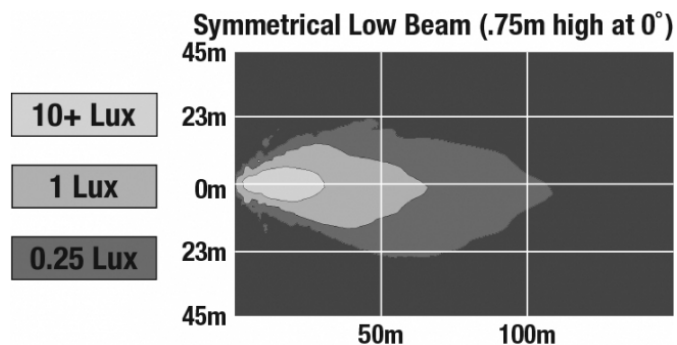

## PRODUCT DIMENSIONS

## PHOTOMETRIC SPECIFICATIONS

<b>Raw Lumen Output</b>	1,910
<b>Effective Lumen Output</b>	575
<b>Candela Output</b>	18,000
<b>Nominal LED Color Temperature</b>	5000 K
<b>Beam Pattern(s)</b>	Forward Lighting - Driving Forward Lighting - Low Beam (DOT)