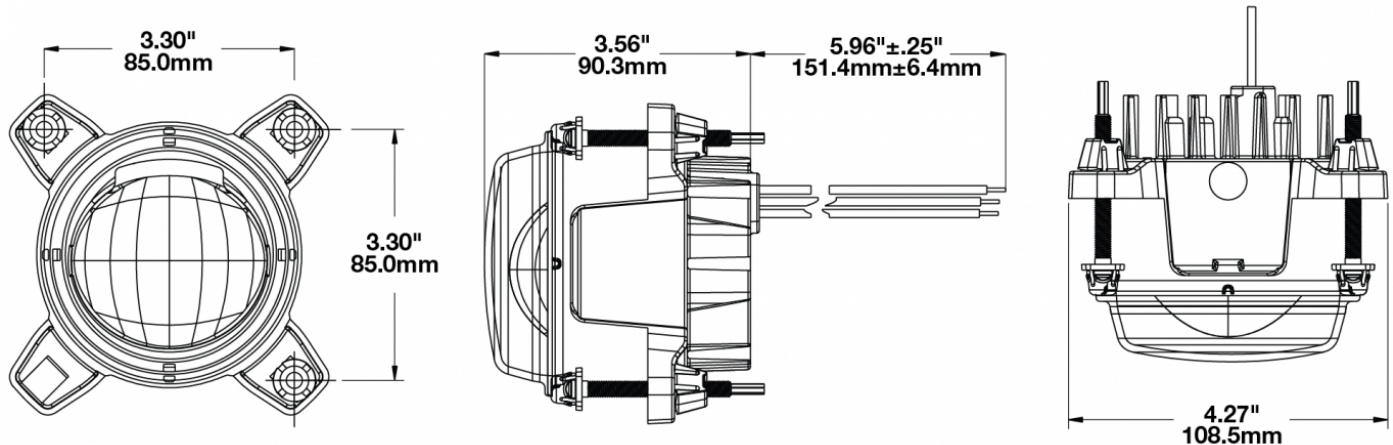

LED Headlights - Model 90

PRODUCT DIMENSIONS

ELECTRICAL SPECIFICATIONS

Input Voltage	12-24V DC
Operating Voltage	10-31V DC
Red Wire	Positive
Black Wire	Negative
Current Draw	1.97A @ 12V DC 0.98A @ 24V DC