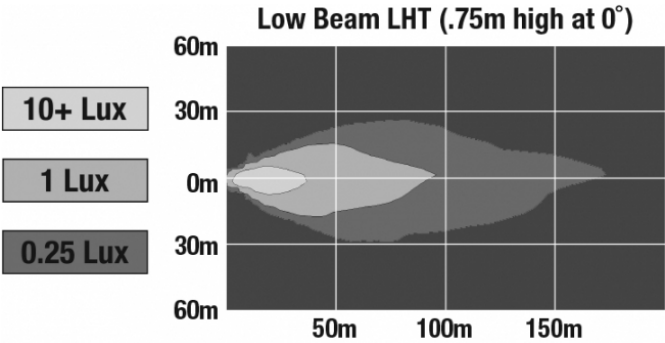

## PRODUCT DIMENSIONS

## PHOTOMETRIC SPECIFICATIONS

<b>Raw Lumen Output</b>	1,910
<b>Effective Lumen Output</b>	575
<b>Candela Output</b>	18,500
<b>Nominal LED Color Temperature</b>	5000 K
<b>Beam Pattern(s)</b>	Forward Lighting - Low Beam (ECE Left Hand)