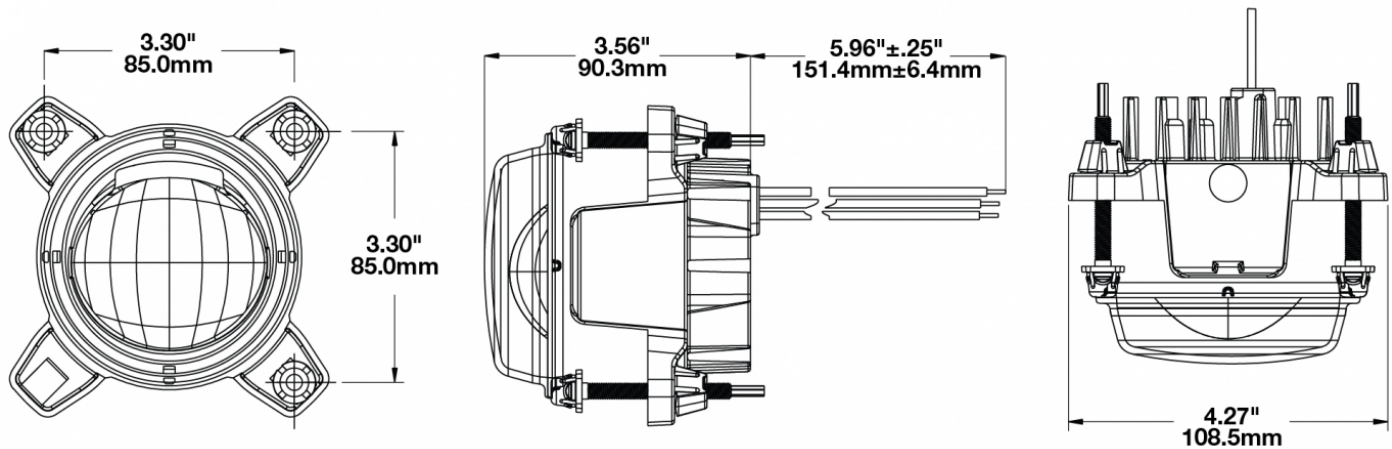

LED Headlights - Model 90

PRODUCT INFORMATION

Description	12-24V ECE LED LHT Low Beam Headlight
Height	108.46 mm / 4.27 in
Width	108.46 mm / 4.27 in
Depth	90.42 mm / 3.56 in
Shape	Round
Outer Lens Material	Polycarbonate
Outer Lens Color	Clear
Housing Material	Die-Cast Aluminum
Housing Color	Raw Aluminum
Bezel Color	Black
Mounting Hardware Description	(x3) Ball & Socket
Mounting Type	Low Profile Mounts
Minimum Operating Temperature	-40 °C / -40 °F
Maximum Operating Temperature	65 °C / 149 °F
Connector or Wiring	6" Bare Leads
Mating Connector	Deutsch 2-Pin
Product Weight	1.30 lbs / 0.59 kgs
Shipping Weight	1.16 lbs / 0.53 kgs

PRODUCT DIMENSIONS

ELECTRICAL SPECIFICATIONS

Input Voltage	12-24V DC
Operating Voltage	10-31V DC
Red Wire	Positive
Black Wire	Negative
Current Draw	1.97A @ 12V DC 0.98A @ 24V DC

REGULATORY STANDARDS COMPLIANCE

PHOTOMETRIC SPECIFICATIONS

Raw Lumen Output	1,910
Effective Lumen Output	575
Candela Output	18,500
Nominal LED Color Temperature	5000 K
Beam Pattern(s)	Forward Lighting - Low Beam (ECE Left Hand)

APPLICATIONS