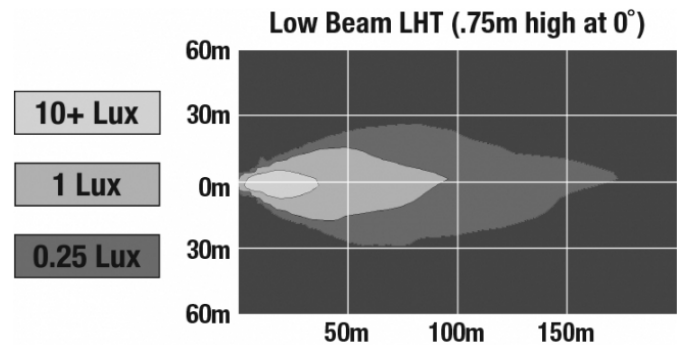

## PRODUCT DIMENSIONS

## PHOTOMETRIC SPECIFICATIONS

<b>Raw Lumen Output</b>	1,910
<b>Effective Lumen Output</b>	575
<b>Candela Output</b>	18,500
<b>Nominal LED Color Temperature</b>	5000 K
<b>Beam Pattern(s)</b>	Forward Lighting - Low Beam (ECE Left Hand)