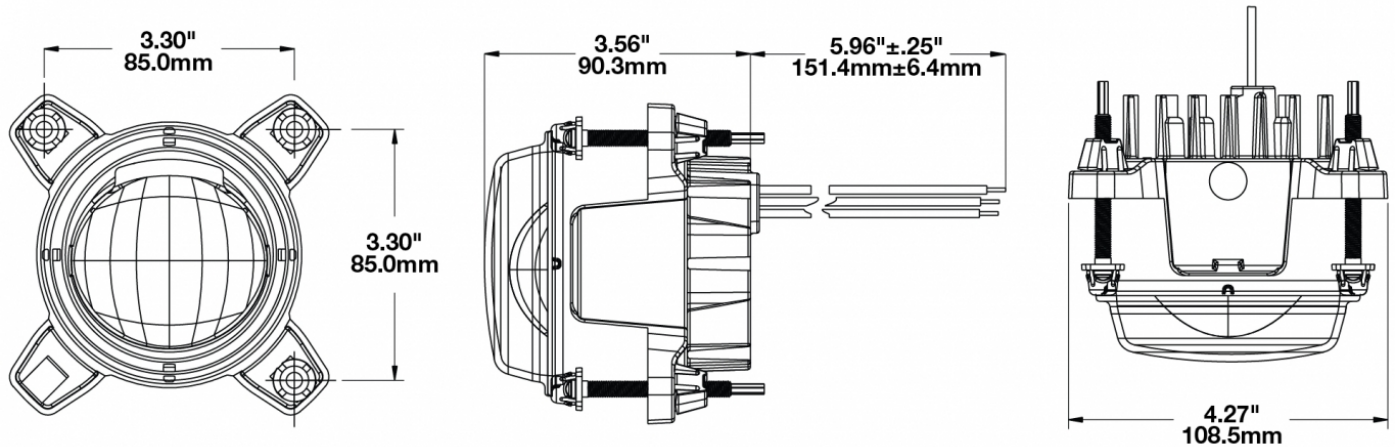

LED Headlights - Model 90

PRODUCT INFORMATION

Description	12-24V ECE LED LHT Low Beam Headlight
Height	108.46 mm / 4.27 in
Width	108.46 mm / 4.27 in
Depth	90.42 mm / 3.56 in
Shape	Round
Outer Lens Material	Polycarbonate
Outer Lens Color	Clear
Housing Material	Die-Cast Aluminum
Housing Color	Raw Aluminum
Bezel Color	Black
Mounting Hardware Description	(x3) Ball & Socket
Mounting Type	Low Profile Mounts
Minimum Operating Temperature	-40 °C / -40 °F
Maximum Operating Temperature	65 °C / 149 °F
Connector or Wiring	6" Bare Leads
Mating Connector	Deutsch 2-Pin
Product Weight	1.30 lbs / 0.59 kgs
Shipping Weight	1.16 lbs / 0.53 kgs

PRODUCT DIMENSIONS

ELECTRICAL SPECIFICATIONS

Input Voltage	12-24V DC
Operating Voltage	10-31V DC
Red Wire	Positive
Black Wire	Negative
Current Draw	1.97A @ 12V DC 0.98A @ 24V DC

REGULATORY STANDARDS COMPLIANCE

PHOTOMETRIC SPECIFICATIONS

Raw Lumen Output	1,910
Effective Lumen Output	575
Candela Output	18,500
Nominal LED Color Temperature	5000 K
Beam Pattern(s)	Forward Lighting - Low Beam (ECE Left Hand)

APPLICATIONS