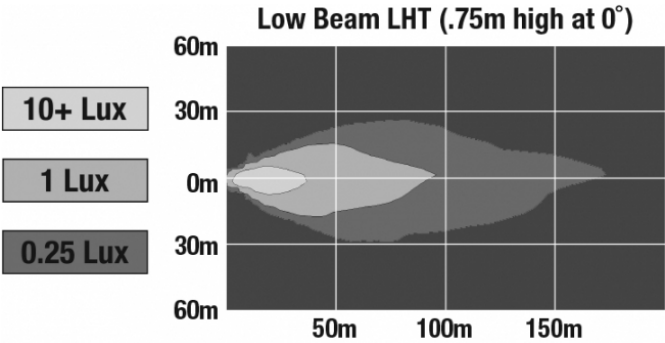

LED Headlights - Model 90

PRODUCT INFORMATION

Description	12-24V ECE LED LHT Low Beam Headlight
Height	108.46 mm / 4.27 in
Width	108.46 mm / 4.27 in
Depth	90.42 mm / 3.56 in
Shape	Round
Outer Lens Material	Polycarbonate
Outer Lens Color	Clear
Housing Material	Die-Cast Aluminum
Housing Color	Raw Aluminum
Bezel Color	Black
Mounting Hardware Description	(x3) Ball & Socket
Mounting Type	Low Profile Mounts
Minimum Operating Temperature	-40 °C / -40 °F
Maximum Operating Temperature	65 °C / 149 °F
Connector or Wiring	6" Bare Leads
Mating Connector	Deutsch 2-Pin
Product Weight	1.30 lbs / 0.59 kgs
Shipping Weight	1.16 lbs / 0.53 kgs

PHOTOMETRIC SPECIFICATIONS

Raw Lumen Output	1,910
Effective Lumen Output	575
Candela Output	18,500
Nominal LED Color Temperature	5000 K
Beam Pattern(s)	Forward Lighting - Low Beam (ECE Left Hand)

APPLICATIONS