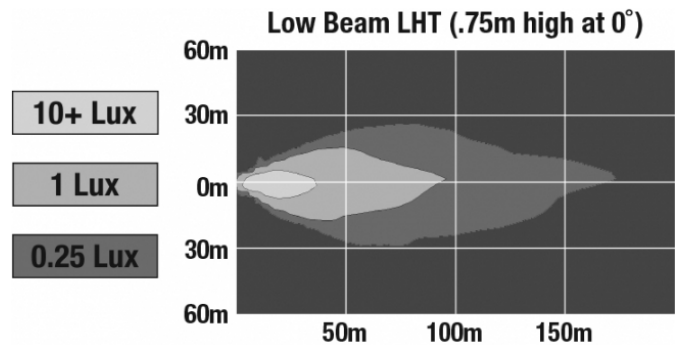

LED Headlights - Model 90

PRODUCT INFORMATION

Description	12-24V ECE LED LHT Low Beam Headlight
Height	108.46 mm / 4.27 in
Width	108.46 mm / 4.27 in
Depth	90.42 mm / 3.56 in
Shape	Round
Outer Lens Material	Polycarbonate
Outer Lens Color	Clear
Housing Material	Die-Cast Aluminum
Housing Color	Raw Aluminum
Bezel Color	Black
Mounting Hardware Description	(x3) Ball & Socket
Mounting Type	Low Profile Mounts
Minimum Operating Temperature	-40 °C / -40 °F
Maximum Operating Temperature	65 °C / 149 °F
Connector or Wiring	6" Bare Leads
Mating Connector	Deutsch 2-Pin
Product Weight	1.30 lbs / 0.59 kgs

PHOTOMETRIC SPECIFICATIONS

Raw Lumen Output	1,910
Effective Lumen Output	575
Candela Output	18,500
Nominal LED Color Temperature	5000 K
Beam Pattern(s)	Forward Lighting - Low Beam (ECE Left Hand)

APPLICATIONS