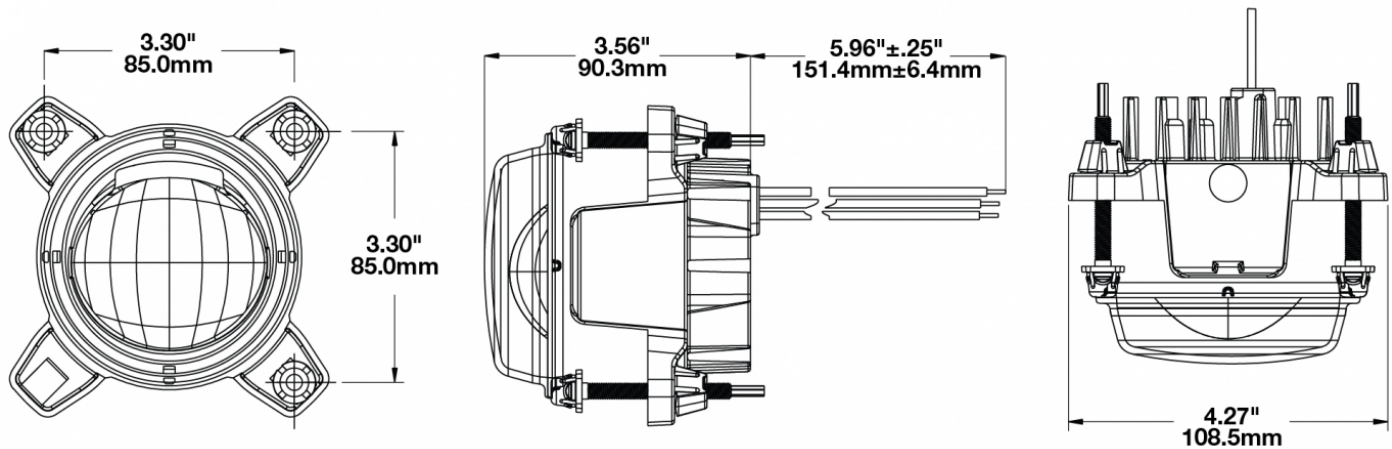

LED Headlights - Model 90

PRODUCT DIMENSIONS

ELECTRICAL SPECIFICATIONS

Input Voltage	12-24V DC
Operating Voltage	10-31V DC
Red Wire	Positive
Black Wire	Negative
Current Draw	1.97A @ 12V DC 0.98A @ 24V DC