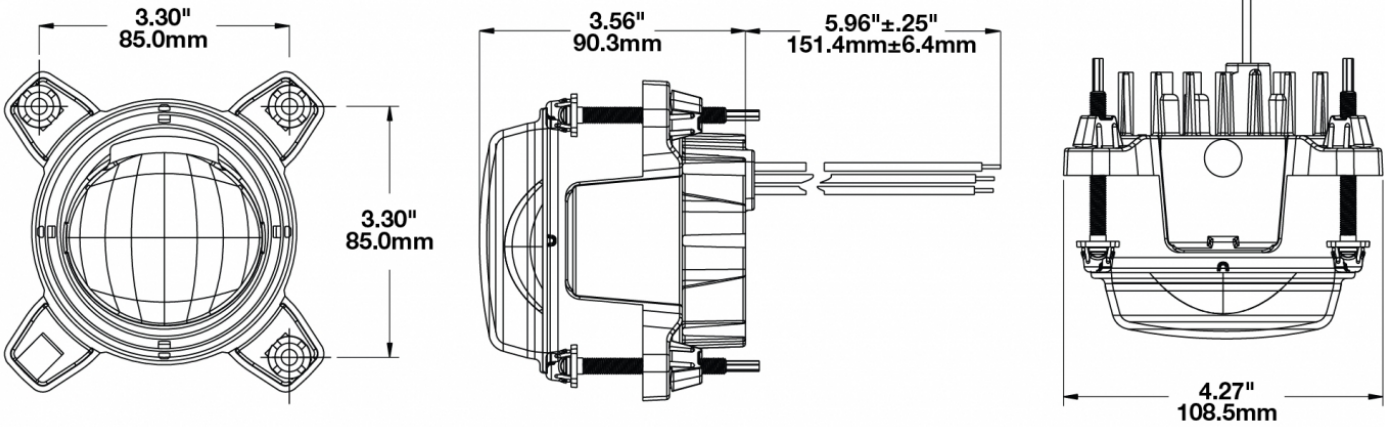

LED Headlights - Model 90

PRODUCT INFORMATION

Description	12-24V ECE LED LHT Low Beam Headlight
Height	108.46 mm / 4.27 in
Width	108.46 mm / 4.27 in
Depth	90.42 mm / 3.56 in
Shape	Round
Outer Lens Material	Polycarbonate
Outer Lens Color	Clear
Housing Material	Die-Cast Aluminum
Housing Color	Raw Aluminum
Bezel Color	Black
Mounting Hardware Description	(x3) Ball & Socket
Mounting Type	Low Profile Mounts
Minimum Operating Temperature	-40 °C / -40 °F
Maximum Operating Temperature	65 °C / 149 °F
Connector or Wiring	6" Bare Leads
Mating Connector	Deutsch 2-Pin
Product Weight	1.30 lbs / 0.59 kgs
Shipping Weight	1.16 lbs / 0.53 kgs

PRODUCT DIMENSIONS

ELECTRICAL SPECIFICATIONS

Input Voltage	12-24V DC
Operating Voltage	10-31V DC
Red Wire	Positive
Black Wire	Negative
Current Draw	1.97A @ 12V DC 0.98A @ 24V DC

REGULATORY STANDARDS COMPLIANCE

PHOTOMETRIC SPECIFICATIONS

Raw Lumen Output	1,910
Effective Lumen Output	575
Candela Output	18,500
Nominal LED Color Temperature	5000 K
Beam Pattern(s)	Forward Lighting - Low Beam (ECE Left Hand)

APPLICATIONS