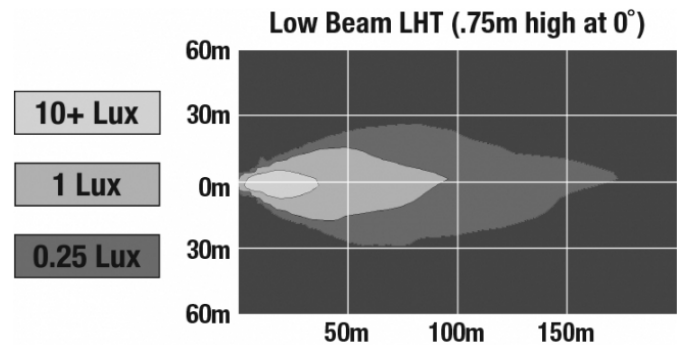

LED Headlights - Model 90

PRODUCT INFORMATION

Description	12-24V ECE LED LHT Low Beam Headlight
Height	108.46 mm / 4.27 in
Width	108.46 mm / 4.27 in
Depth	90.42 mm / 3.56 in
Shape	Round
Outer Lens Material	Polycarbonate
Outer Lens Color	Clear
Housing Material	Die-Cast Aluminum
Housing Color	Raw Aluminum
Bezel Color	Black
Mounting Hardware Description	(x3) Ball & Socket
Mounting Type	Low Profile Mounts
Minimum Operating Temperature	-40 °C / -40 °F
Maximum Operating Temperature	65 °C / 149 °F
Connector or Wiring	6" Bare Leads
Mating Connector	Deutsch 2-Pin
Product Weight	1.30 lbs / 0.59 kgs
Shipping Weight	1.16 lbs / 0.53 kgs

PHOTOMETRIC SPECIFICATIONS

Raw Lumen Output	1,910
Effective Lumen Output	575
Candela Output	18,500
Nominal LED Color Temperature	5000 K
Beam Pattern(s)	Forward Lighting - Low Beam (ECE Left Hand)

APPLICATIONS