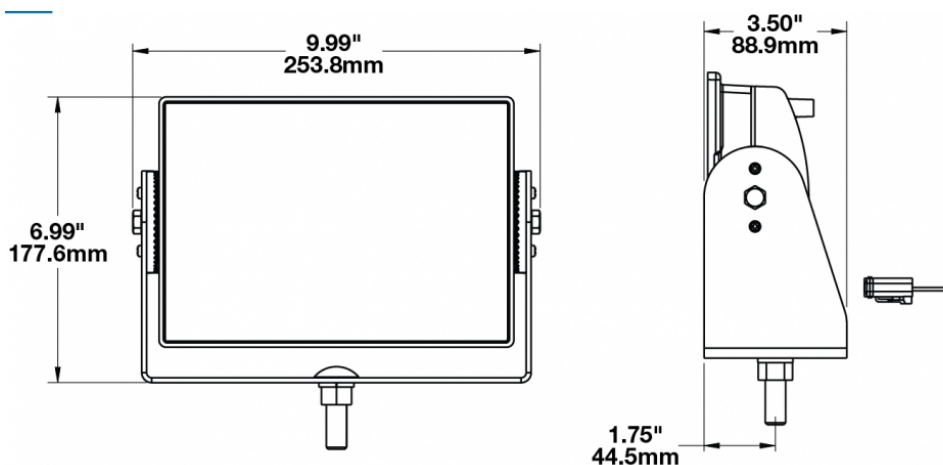

PRODUCT DIMENSIONS

Print date: 2018-06-25

© 2018 J.W. Speaker Corporation • Germantown, WI U.S.A.
www.jwspeaker.com • speaker@jwspeaker.com • 262.251.6660

J.W. SPEAKER
Engineered. Lighting. Solutions.