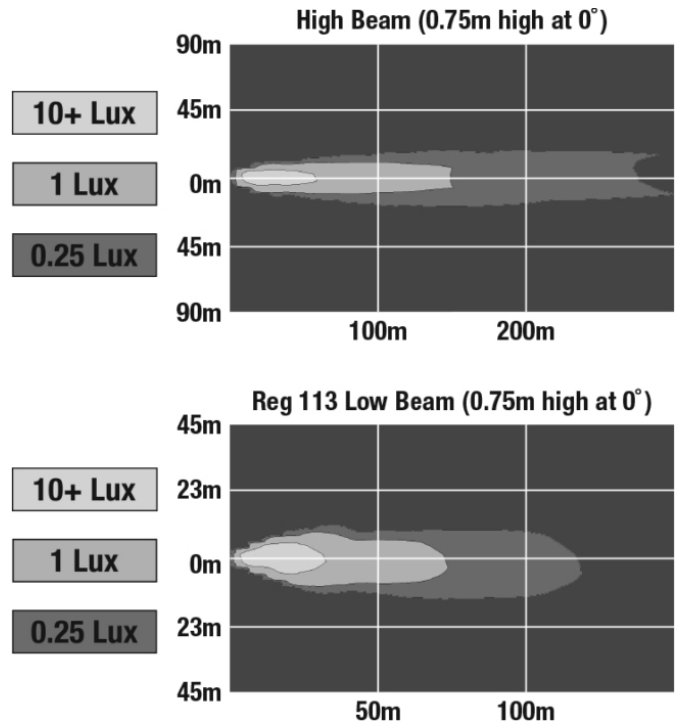

Bi-LED Headlight - Model 97

PRODUCT INFORMATION

Description	12-24V DOT/ECE Reg 113 High & Low Beam Headlight
Height	134.00 mm / 5.28 in
Width	100.00 mm / 3.94 in
Depth	85.00 mm / 3.35 in
Shape	Round
Outer Lens Material	Polycarbonate
Outer Lens Color	Clear
Housing Material	Aluminum
Housing Color	Black
Bezel Color	Black
Mounting Hardware Description	U-Bracket
Mounting Type	Pedestal
Minimum Operating Temperature	-40 °C / -40 °F
Maximum Operating Temperature	65 °C / 149 °F
Connector or Wiring	Deutsch DT04-4P
Mating Connector	Deutsch DT06-4S

ELECTRICAL SPECIFICATIONS

Input Voltage	12-24V DC
Operating Voltage	10-32V DC
Transient Spike Protection	150V Peak @ 1 HZ-100 Pulses
Black Wire	Ground
Yellow Wire	Low Beam
White Wire	High Beam
Red Wire	Front Position
Current Draw	1.5A @ 12V DC (Low Beam) 1.8A @ 12V DC (High Beam) 0.1A @ 12V DC (Front Position) 0.8A @ 24V DC (Low Beam) 1.0A @ 24V DC (High Beam) 0.06A @ 24V DC (Front Position)

REGULATORY STANDARDS COMPLIANCE

Buy America Standards	ECE Reg 10
ECE Reg 113	ECE Reg 50
Eco Friendly	FMVSS 108 Table XX
IEC IP67	IEC IP69K
Tested to ECE Reg. 10 (Radiated Emissions only)	

Print date: 2018-08-17

Raw Lumen Output	1,800 (High Beam); 1,600 (Low Beam)
Effective Lumen Output	497 (High Beam); 321 (Low Beam)
Candela Output	41,800 (High Beam); 14,600 (Low Beam)
Nominal LED Color Temperature	5000 K
Beam Pattern(s)	Forward Lighting - High Beam (DOT/ECE) Forward Lighting - Low Beam (DOT/ECE) Signalization - Front Position