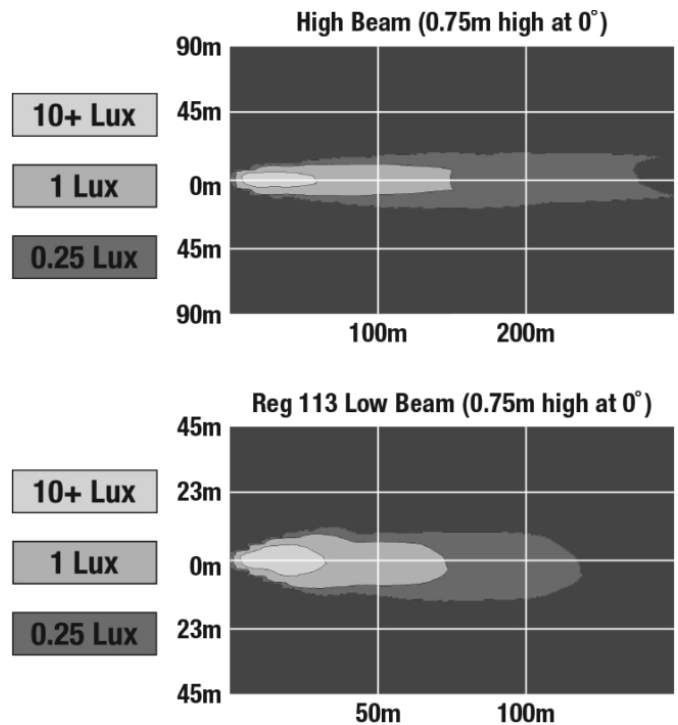

Bi-LED Headlight - Model 97

PRODUCT INFORMATION

Description	12-24V DOT/ECE High & Low Beam Headlight (Reg 113)
Height	134.00 mm / 5.28 in
Width	100.00 mm / 3.94 in
Depth	85.00 mm / 3.35 in
Shape	Round
Outer Lens Material	Polycarbonate
Outer Lens Color	Clear
Housing Material	Aluminum
Housing Color	Black
Bezel Color	Black
Mounting Hardware Description	U-Bracket
Mounting Type	Pedestal
Minimum Operating Temperature	-40 °C / -40 °F
Maximum Operating Temperature	65 °C / 149 °F
Connector or Wiring	Deutsch DT04-4P
Mating Connector	Deutsch DT06-4S
Product Weight	1.85 lbs / 0.84 kgs
Shipping Weight	1.85 lbs / 0.84 kgs

PRODUCT DIMENSIONS

ELECTRICAL SPECIFICATIONS

Input Voltage	12-24V DC
Operating Voltage	10-32V DC
Transient Spike Protection	150V Peak @ 1 HZ-100 Pulses
Black Wire	Ground
Yellow Wire	Low Beam
White Wire	High Beam
Red Wire	Front Position
Current Draw	1.5A @ 12V DC (Low Beam) 1.8A @ 12V DC (High Beam) 0.1A @ 12V DC (Front Position) 0.8A @ 24V DC (Low Beam) 1.0A @ 24V DC (High Beam) 0.06A @ 24V DC (Front Position)

Print date: 2018-11-20

© 2018 J.W. Speaker Corporation • Germantown, WI U.S.A.
www.jwspeaker.com • speaker@jwspeaker.com • 262.251.6660

Bi-LED Headlight - Model 97

REGULATORY STANDARDS COMPLIANCE

Buy America Standards	ECE Reg 10
ECE Reg 113	ECE Reg 50
Eco Friendly	FMVSS 108 Table XX
IEC IP67	IEC IP69K
Tested to ECE Reg. 10 (Radiated Emissions only)	

PHOTOMETRIC SPECIFICATIONS

Raw Lumen Output	1,800 (High Beam); 1,600 (Low Beam)
Effective Lumen Output	497 (High Beam); 321 (Low Beam)
Candela Output	41,800 (High Beam); 14,600 (Low Beam)
Nominal LED Color Temperature	5000 K
Beam Pattern(s)	Forward Lighting - High Beam (DOT/ECE) Forward Lighting - Low Beam (DOT/ECE) Signalization - Front Position