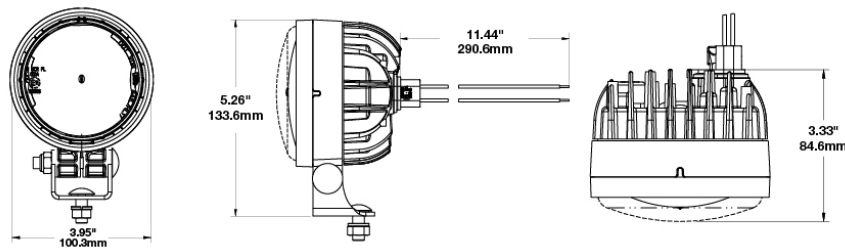

PRODUCT DIMENSIONS

Print date: 2018-08-17

© 2018 J.W. Speaker Corporation • Germantown, WI U.S.A.
www.jwspeaker.com • speaker@jwspeaker.com • 262.251.6660

J.W. SPEAKER
Engineered. Lighting. Solutions.