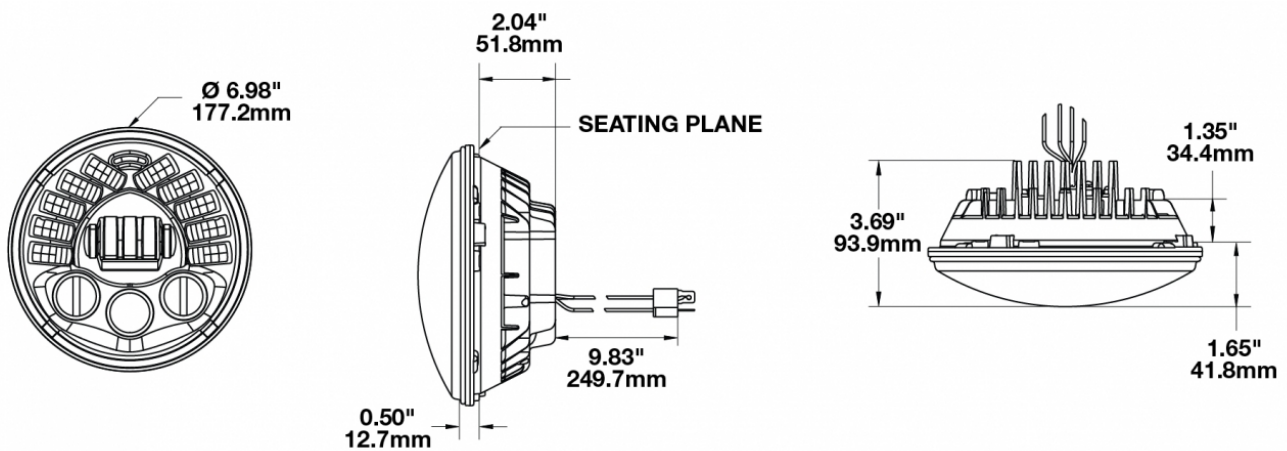

PRODUCT DIMENSIONS

Print date: 2017-06-26

© 2017 J.W. Speaker Corporation • Germantown, WI U.S.A.
www.jwspeaker.com • speaker@jwspeaker.com • 262.251.6660