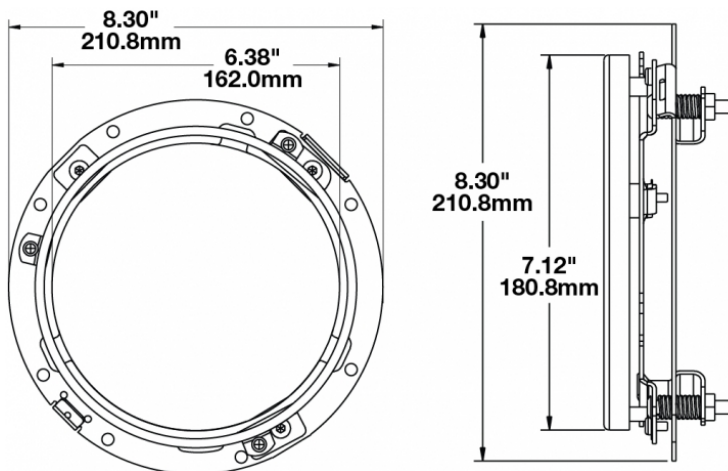

Mounting Ring Kit for 7" Round (PAR56) Headlights

PRODUCT INFORMATION

| | |
|------------------------|---|
| Description | Mounting Ring Kit for 7" Round (PAR56) Headlights |
| Height | 210.82 mm / 8.3 in |
| Width | 210.82 mm / 8.3 in |
| Product Weight | 0.20 lbs / 0.09 kgs |
| Shipping Weight | 0.71 lbs / 0.32 kgs |

PRODUCT DIMENSIONS

Print date: 2018-06-19

© 2018 J.W. Speaker Corporation • Germantown, WI U.S.A.
www.jwspeaker.com • speaker@jwspeaker.com • 262.251.6660

Mounting Ring Kit for 7" Round (PAR56) Headlights