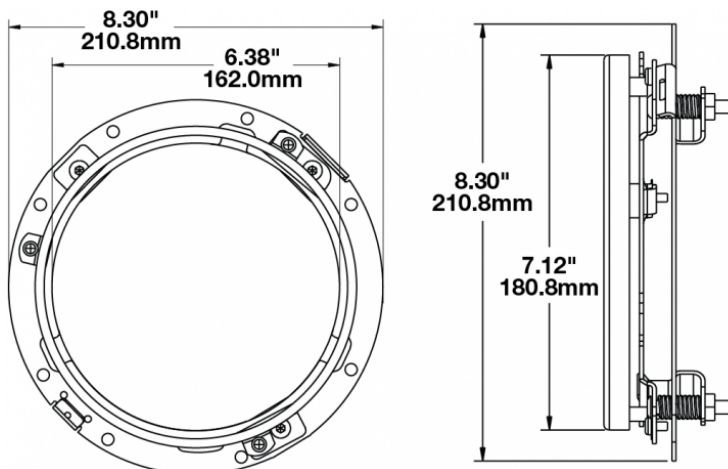

PRODUCT DIMENSIONS

Print date: 2018-10-22

© 2018 J.W. Speaker Corporation • Germantown, WI U.S.A.
www.jwspeaker.com • speaker@jwspeaker.com • 262.251.6660