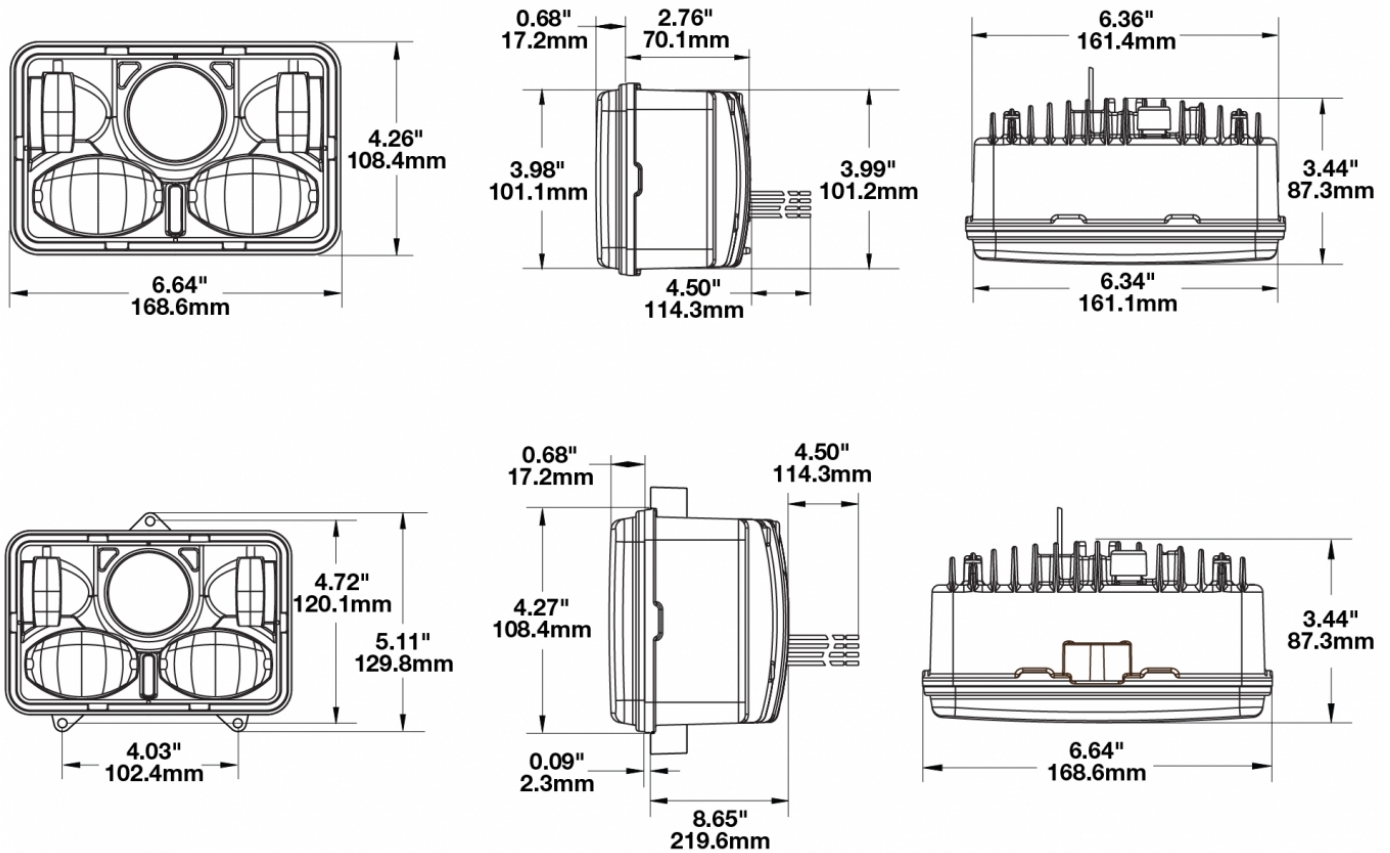

LED Headlight - Model 8820

PRODUCT DIMENSIONS

Print date: 2017-05-26

© 2017 J.W. Speaker Corporation • Germantown, WI U.S.A.
www.jwspeaker.com • speaker@jwspeaker.com • 262.251.6660