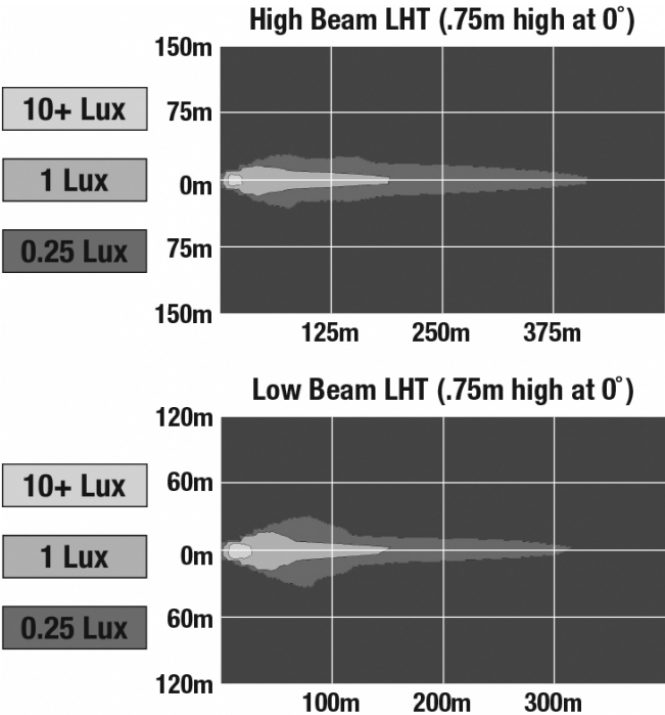

LED Headlight - Model 8820

PHOTOMETRIC SPECIFICATIONS

Raw Lumen Output	2,100 (High Beam); 1,850 (Low Beam)
Effective Lumen Output	755 (High Beam); 645 (Low Beam)
Beam Pattern(s)	Forward Lighting - High Beam (DOT/ECE) Forward Lighting - Low Beam (ECE Left Hand) Signalization - Front Position