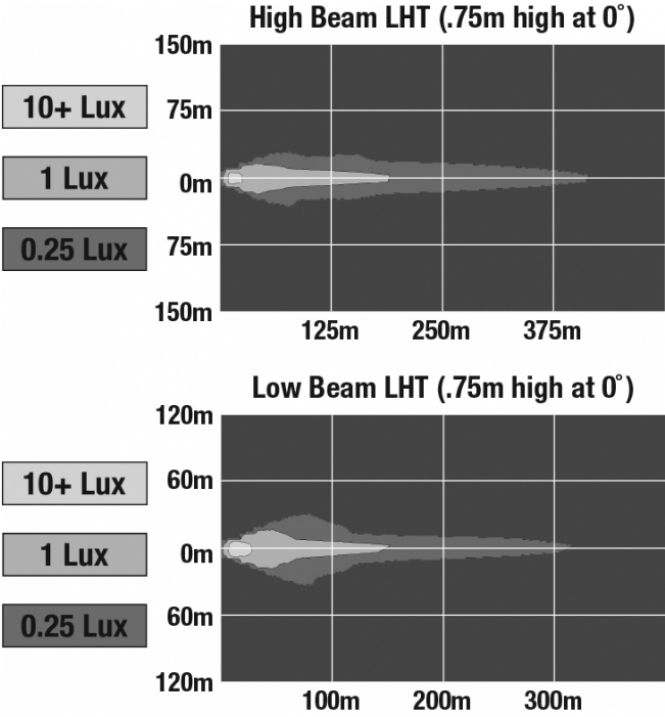

## PRODUCT INFORMATION

<b>Description</b>	12-24 ECE LED LHT High & Low Beam Headlight with FP & 3 Point Mount
<b>Height</b>	129.79 mm / 5.11 in
<b>Width</b>	168.66 mm / 6.64 in
<b>Depth</b>	87.38 mm / 3.44 in
<b>Shape</b>	Rectangular
<b>Outer Lens Material</b>	Polycarbonate
<b>Outer Lens Color</b>	Clear
<b>Housing Material</b>	Aluminum
<b>Housing Color</b>	Black
<b>Bezel Color</b>	Black
<b>Mounting Type</b>	3 Point Mount
<b>Connector or Wiring</b>	12" Flying Leads
<b>Mating Connector</b>	n/a

## PRODUCT DIMENSIONS

## PHOTOMETRIC SPECIFICATIONS

**Raw Lumen Output** 2,100 (High Beam); 1,850 (Low Beam)

**Effective Lumen Output** 755 (High Beam); 645 (Low Beam)

**Beam Pattern(s)** Forward Lighting - High Beam (DOT/ECE)  
 Forward Lighting - Low Beam (ECE Left Hand)  
 Signalization - Front Position