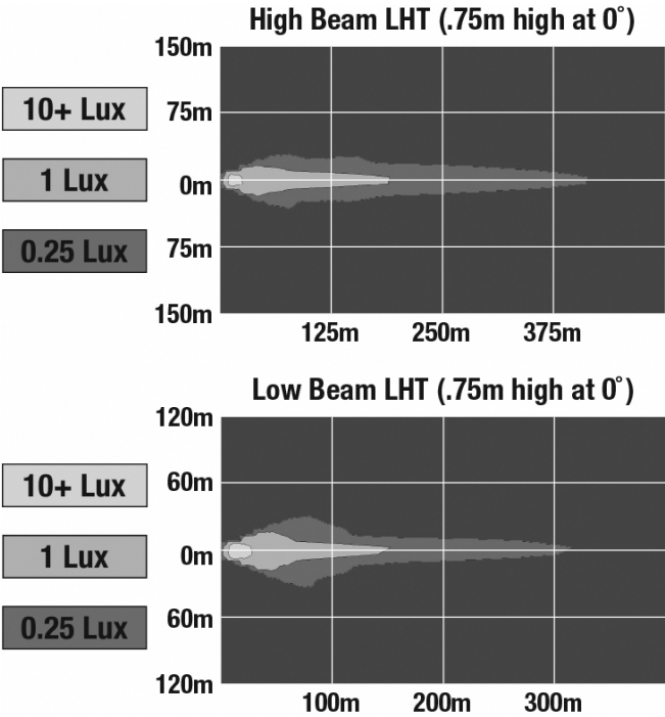

LED Headlight - Model 8820

REGULATORY STANDARDS COMPLIANCE

Buy America Standards
ECE Reg 7
IEC IP67

ECE Reg 112
Eco Friendly

PHOTOMETRIC SPECIFICATIONS

Raw Lumen Output 2,100 (High Beam); 1,850 (Low Beam)

Effective Lumen Output 755 (High Beam); 645 (Low Beam)

Beam Pattern(s) Forward Lighting - High Beam (DOT/ECE)
Forward Lighting - Low Beam (ECE Left Hand)
Signalization - Front Position