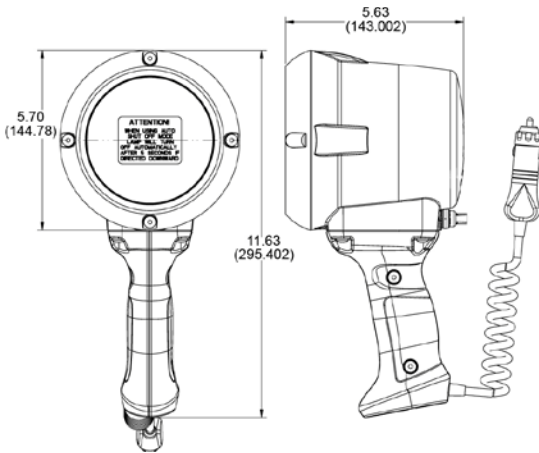

**PRODUCT SPECIFICATION SHEET**

March 2010

Dimensions in inches (mm in parentheses)  
Dimensions are for reference only.

**Product Specifications**

- Light Source: High Intensity Discharge (HID)
- Input Voltage: 12V DC or 24V DC
- Current Draw: 3.00 Amps @ 12V; 1.5 Amps @ 24V
- Lens: Glass
- Housing: Impact-Resistant Nylon
- Connector: Integrated 2-Pin Deutsch Weather-Proof Socket (DT06-2P) or 12' Coiled Cord with Cigar Plug
- Mating Connector: 2-Pin Deutsch Weather-Proof Plug (DT06-2S)
- Weight: 3.4 lbs.